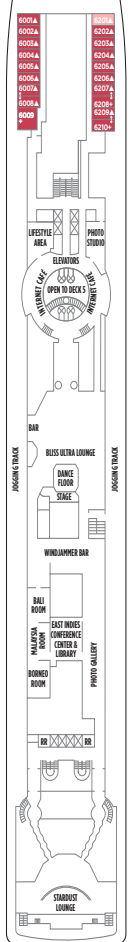

OK OB

PROMENADE DECK 6