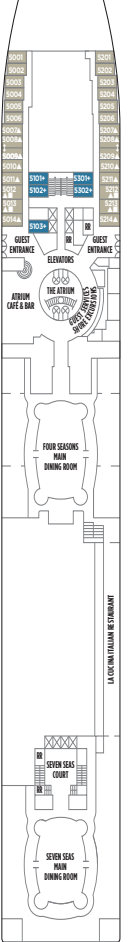

OB IF

ATLANTIC DECK 5