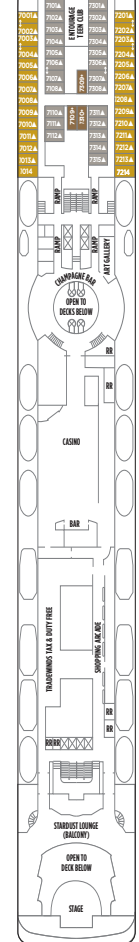

OA IA IB

INTERNATIONAL DECK 7