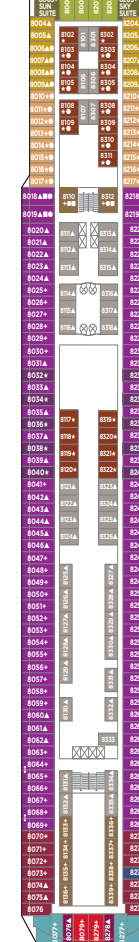

SF SC SH M1 B1 B4 BB

VIKING DECK 8