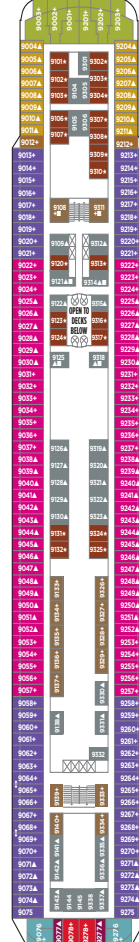

SF SH M1 B1 BA BB

FJORD DECK 9