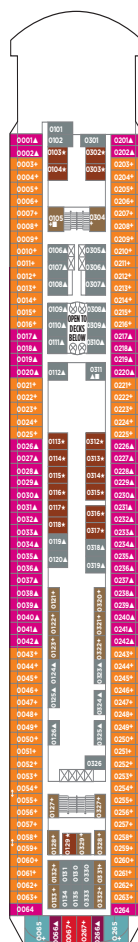

SF M1 B1 B4 BA IA

NORWAY DECK 10