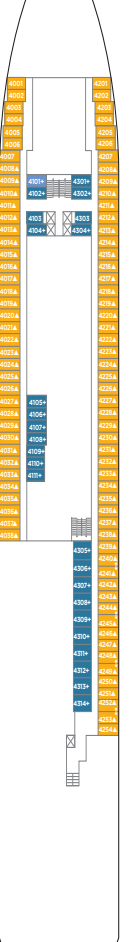

OC IF IX

BISCAYNE DECK 4

There is no elevator access to Oslo Deck 6A.