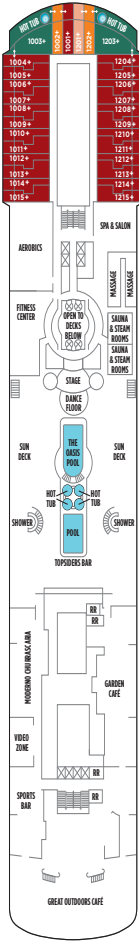

SA MA MX B4

POOL DECK 11