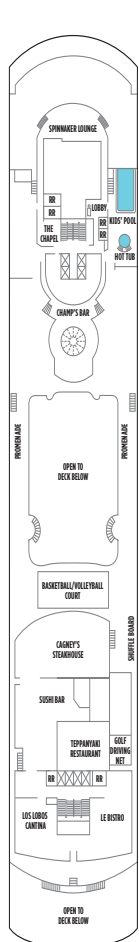

DECK PLANS NORWEGIAN SUN SUN-CLASS

DECK PLANS NORWEGIAN SUN SUN-CLASS

Deck plans shown are of Norwegian Sun. The deck plans of **Norwegian Sky** differ from the staterooms, categories and public areas shown below. For more information see ncl.com.

Deck plans and information subject to changes.

STATEROOM FEATURES

All staterooms aboard Norwegian Sun have a phone, TV, air conditioning, refrigerator, safe, duvet, bathroom with shower and hair dryer. All lower beds are convertible to a queen-size bed.

Detailed category descriptions: ncl.com

LEGEND

SPORTS DECK 12