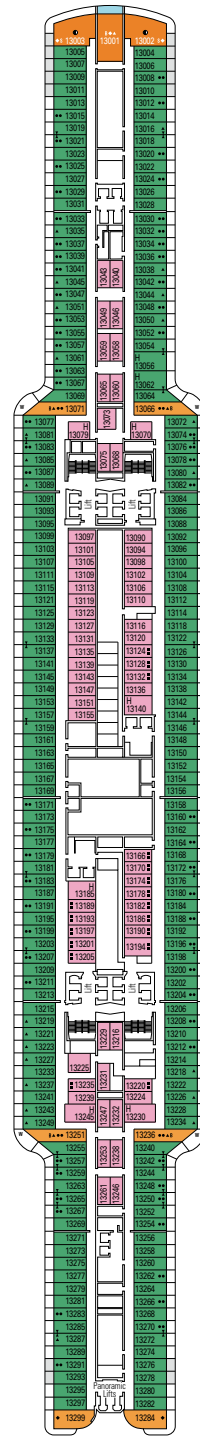

BROOKLYN CAFÉ

MARKETPLACE BUFFET

DECK 4  
FAROL DA BARRA

DECK 5  
TORRE DE HÉRCULES

DECK 6  
GREEN POINT

DECK 7  
NUGGET POINT

DECK 8  
OCEAN CAY

BROOKLYN CAFÉ

BRIDGE OF SIGHS

DECK 9  
PEGGY'S POINT

DECK 10  
CHANIA

DECK 11  
SANTA MARTA

DECK 12  
START POINT

DECK 13  
ROTES KLIFF

DECK 14  
SAN JUAN DEL SALVAMENTO

BOULEVARD DU CABARET

BUTCHER'S CUT

DECK 15  
CAPE BYRON

DECK 16  
BOSTON LIGHT

DECK 18  
BELL ROCK

DECK 19  
LANTERNA DI GENOVA

DECK 20  
LA JUMENT