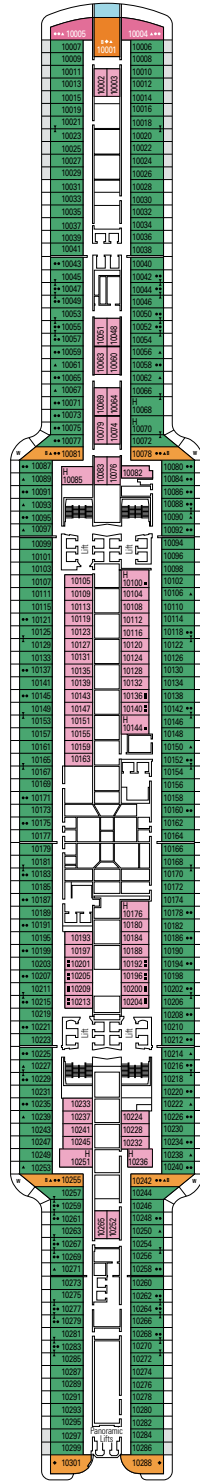

BROOKLYN CAFÉ

MARKETPLACE BUFFET

DECK 4  
FAROL DA BARRA

DECK 5  
TORRE DE HÉRCULES

DECK 6  
GREEN POINT

DECK 7  
NUGGET POINT

DECK 8  
OCEAN CAY

BROOKLYN CAFÉ

BRIDGE OF SIGHS

DECK 9  
PEGGY'S POINT

DECK 10  
CHANIA

DECK 11  
SANTA MARTA

DECK 12  
START POINT

DECK 13  
ROTES KLIFF

DECK 14  
SAN JUAN DEL SALVAMENTO

BOULEVARD DU CABARET

BUTCHER'S CUT

DECK 15  
CAPE BYRON

DECK 16  
BOSTON LIGHT

DECK 18  
BELL ROCK

DECK 19  
LANTERNA DI GENOVA

DECK 20  
LA JUMENT