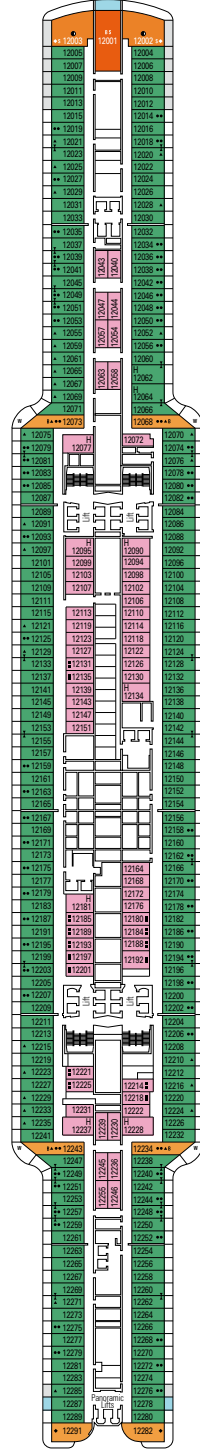

BROOKLYN CAFÉ

MARKETPLACE BUFFET

DECK 4  
FAROL DA BARRA

DECK 5  
TORRE DE HÉRCULES

DECK 6  
GREEN POINT

DECK 7  
NUGGET POINT

DECK 8  
OCEAN CAY

BROOKLYN CAFÉ

BRIDGE OF SIGHS

DECK 9  
PEGGY'S POINT

DECK 10  
CHANIA

DECK 11  
SANTA MARTA

DECK 12  
START POINT

DECK 13  
ROTES KLIFF

DECK 14  
SAN JUAN DEL SALVAMENTO

BOULEVARD DU CABARET

BUTCHER'S CUT

DECK 15  
CAPE BYRON

DECK 16  
BOSTON LIGHT

DECK 18  
BELL ROCK

DECK 19  
LANTERNA DI GENOVA

DECK 20  
LA JUMENT