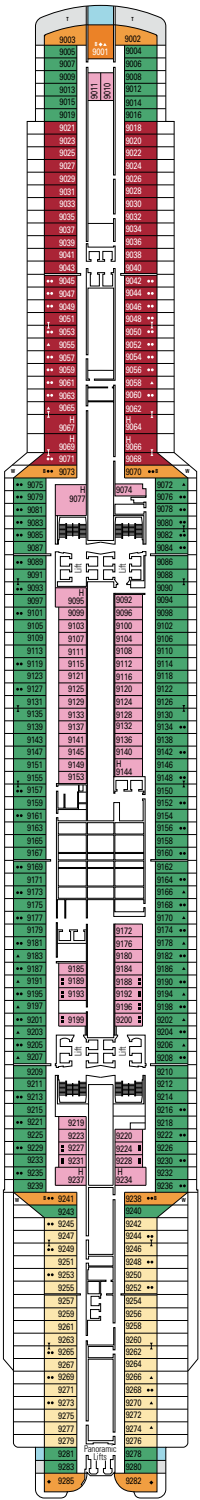

BROOKLYN CAFÉ

MARKETPLACE BUFFET

DECK 4  
FAROL DA BARRA

DECK 5  
TORRE DE HÉRCULES

DECK 6  
GREEN POINT

DECK 7  
NUGGET POINT

DECK 8  
OCEAN CAY

BROOKLYN CAFÉ

BRIDGE OF SIGHS

DECK 9  
PEGGY'S POINT

DECK 10  
CHANIA

DECK 11  
SANTA MARTA

DECK 12  
START POINT

DECK 13  
ROTES KLIFF

DECK 14  
SAN JUAN DEL SALVAMENTO

BOULEVARD DU CABARET

BUTCHER'S CUT

DECK 15  
CAPE BYRON

DECK 16  
BOSTON LIGHT

DECK 18  
BELL ROCK

DECK 19  
LANTERNA DI GENOVA

DECK 20  
LA JUMENT