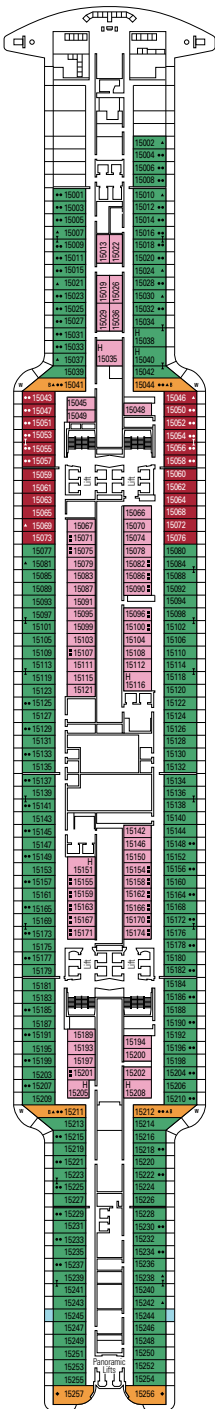

BROOKLYN CAFÉ

MARKETPLACE BUFFET

DECK 4  
FAROL DA BARRA

DECK 5  
TORRE DE HÉRCULES

DECK 6  
GREEN POINT

DECK 7  
NUGGET POINT

DECK 8  
OCEAN CAY

BROOKLYN CAFÉ

BRIDGE OF SIGHS

DECK 9  
PEGGY'S POINT

DECK 10  
CHANIA

DECK 11  
SANTA MARTA

DECK 12  
START POINT

DECK 13  
ROTES KLIFF

DECK 14  
SAN JUAN DEL SALVAMENTO

BOULEVARD DU CABARET

BUTCHER'S CUT

DECK 15  
CAPE BYRON

DECK 16  
BOSTON LIGHT

DECK 18  
BELL ROCK

DECK 19  
LANTERNA DI GENOVA

DECK 20  
LA JUMENT