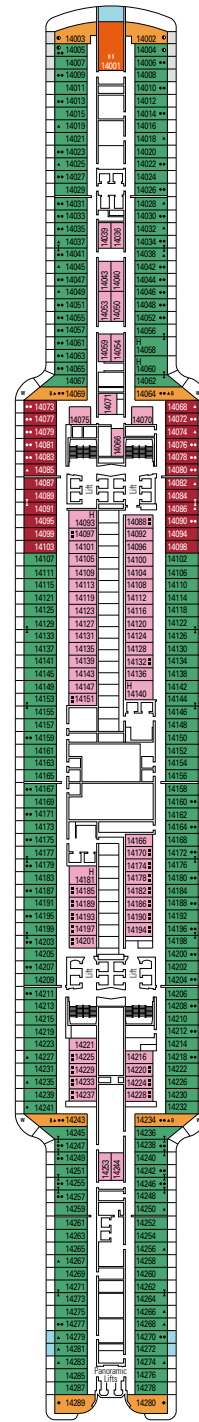

BROOKLYN CAFÉ

MARKETPLACE BUFFET

DECK 4  
FAROL DA BARRA

DECK 5  
TORRE DE HÉRCULES

DECK 6  
GREEN POINT

DECK 7  
NUGGET POINT

DECK 8  
OCEAN CAY

BROOKLYN CAFÉ

BRIDGE OF SIGHS

DECK 9  
PEGGY'S POINT

DECK 10  
CHANIA

DECK 11  
SANTA MARTA

DECK 12  
START POINT

DECK 13  
ROTES KLIFF

DECK 14  
SAN JUAN DEL SALVAMENTO

BOULEVARD DU CABARET

BUTCHER'S CUT

DECK 15  
CAPE BYRON

DECK 16  
BOSTON LIGHT

DECK 18  
BELL ROCK

DECK 19  
LANTERNA DI GENOVA

DECK 20  
LA JUMENT