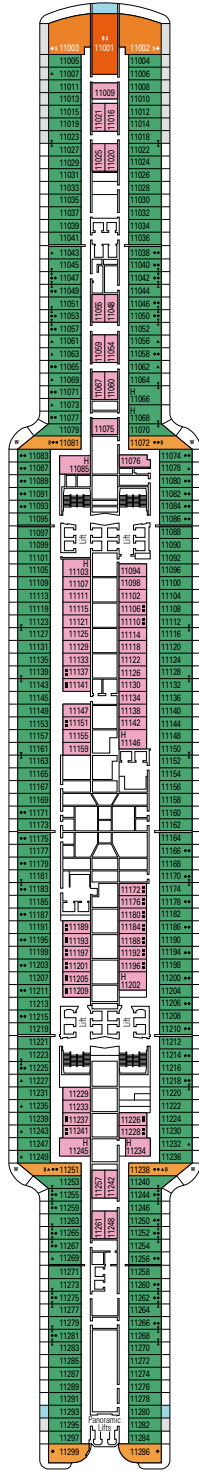

BROOKLYN CAFÉ

MARKETPLACE BUFFET

DECK 4  
FAROL DA BARRA

DECK 5  
TORRE DE HÉRCULES

DECK 6  
GREEN POINT

DECK 7  
NUGGET POINT

DECK 8  
OCEAN CAY

BROOKLYN CAFÉ

BRIDGE OF SIGHS

DECK 9  
PEGGY'S POINT

DECK 10  
CHANIA

DECK 11  
SANTA MARTA

DECK 12  
START POINT

DECK 13  
ROTES KLIFF

DECK 14  
SAN JUAN DEL SALVAMENTO

BOULEVARD DU CABARET

BUTCHER'S CUT

DECK 15  
CAPE BYRON

DECK 16  
BOSTON LIGHT

DECK 18  
BELL ROCK

DECK 19  
LANTERNA DI GENOVA

DECK 20  
LA JUMENT