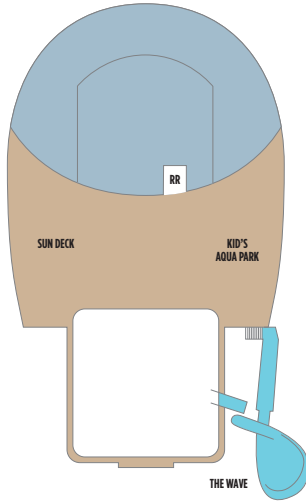

NORWEGIAN PRIMA DECK PLANS

LEGEND

THE WAVE