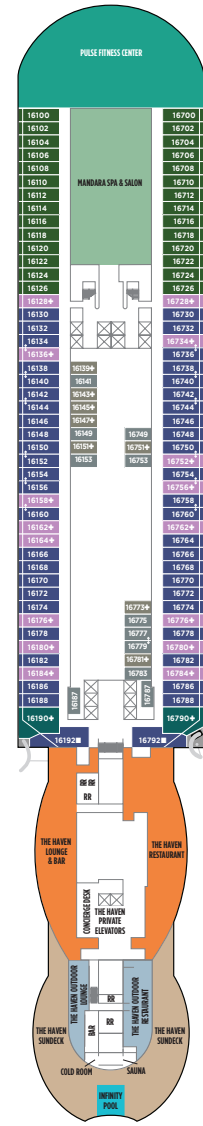

NORWEGIAN PRIMA DECK PLANS

LEGEND

DECK 16