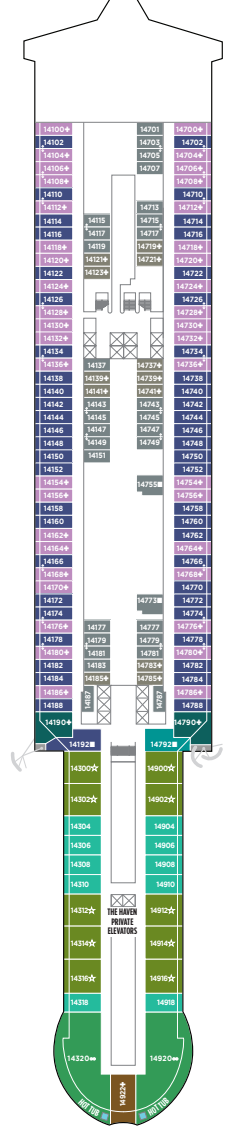

NORWEGIAN PRIMA DECK PLANS

LEGEND

DECK 14