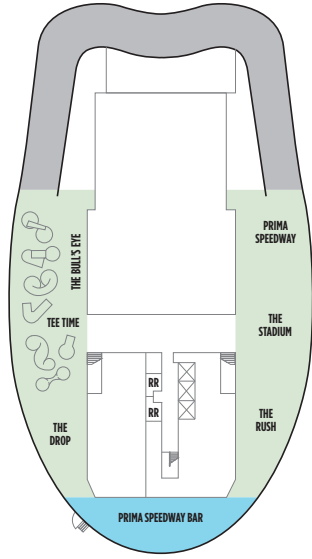

NORWEGIAN PRIMA DECK PLANS

LEGEND

DECK 18