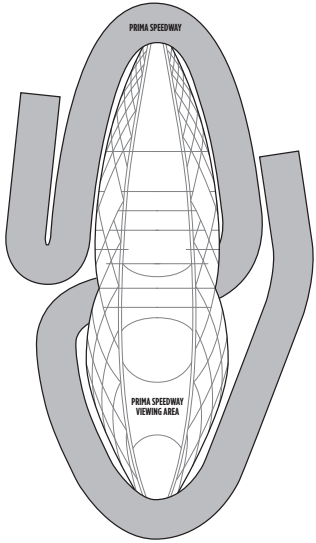

NORWEGIAN PRIMA DECK PLANS

LEGEND

DECK 20