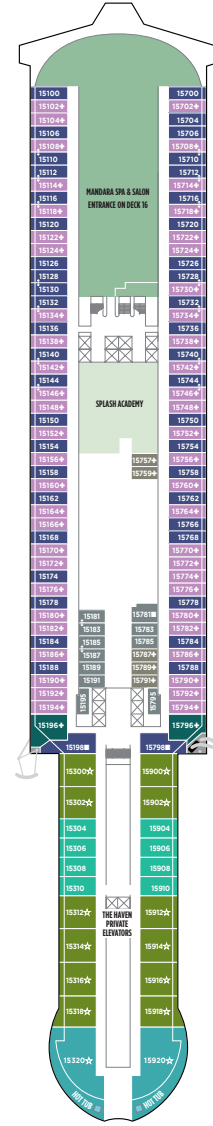

NORWEGIAN PRIMA DECK PLANS

LEGEND

DECK 15