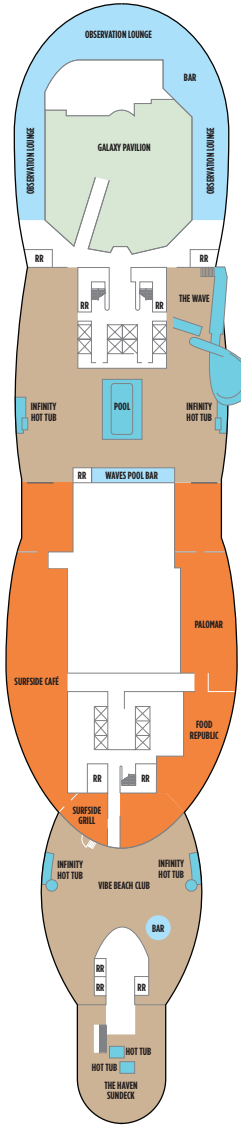

NORWEGIAN PRIMA DECK PLANS

LEGEND

DECK 17