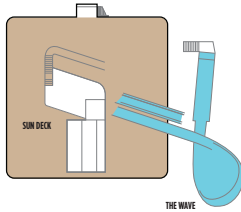

NORWEGIAN PRIMA DECK PLANS

LEGEND

THE WAVE