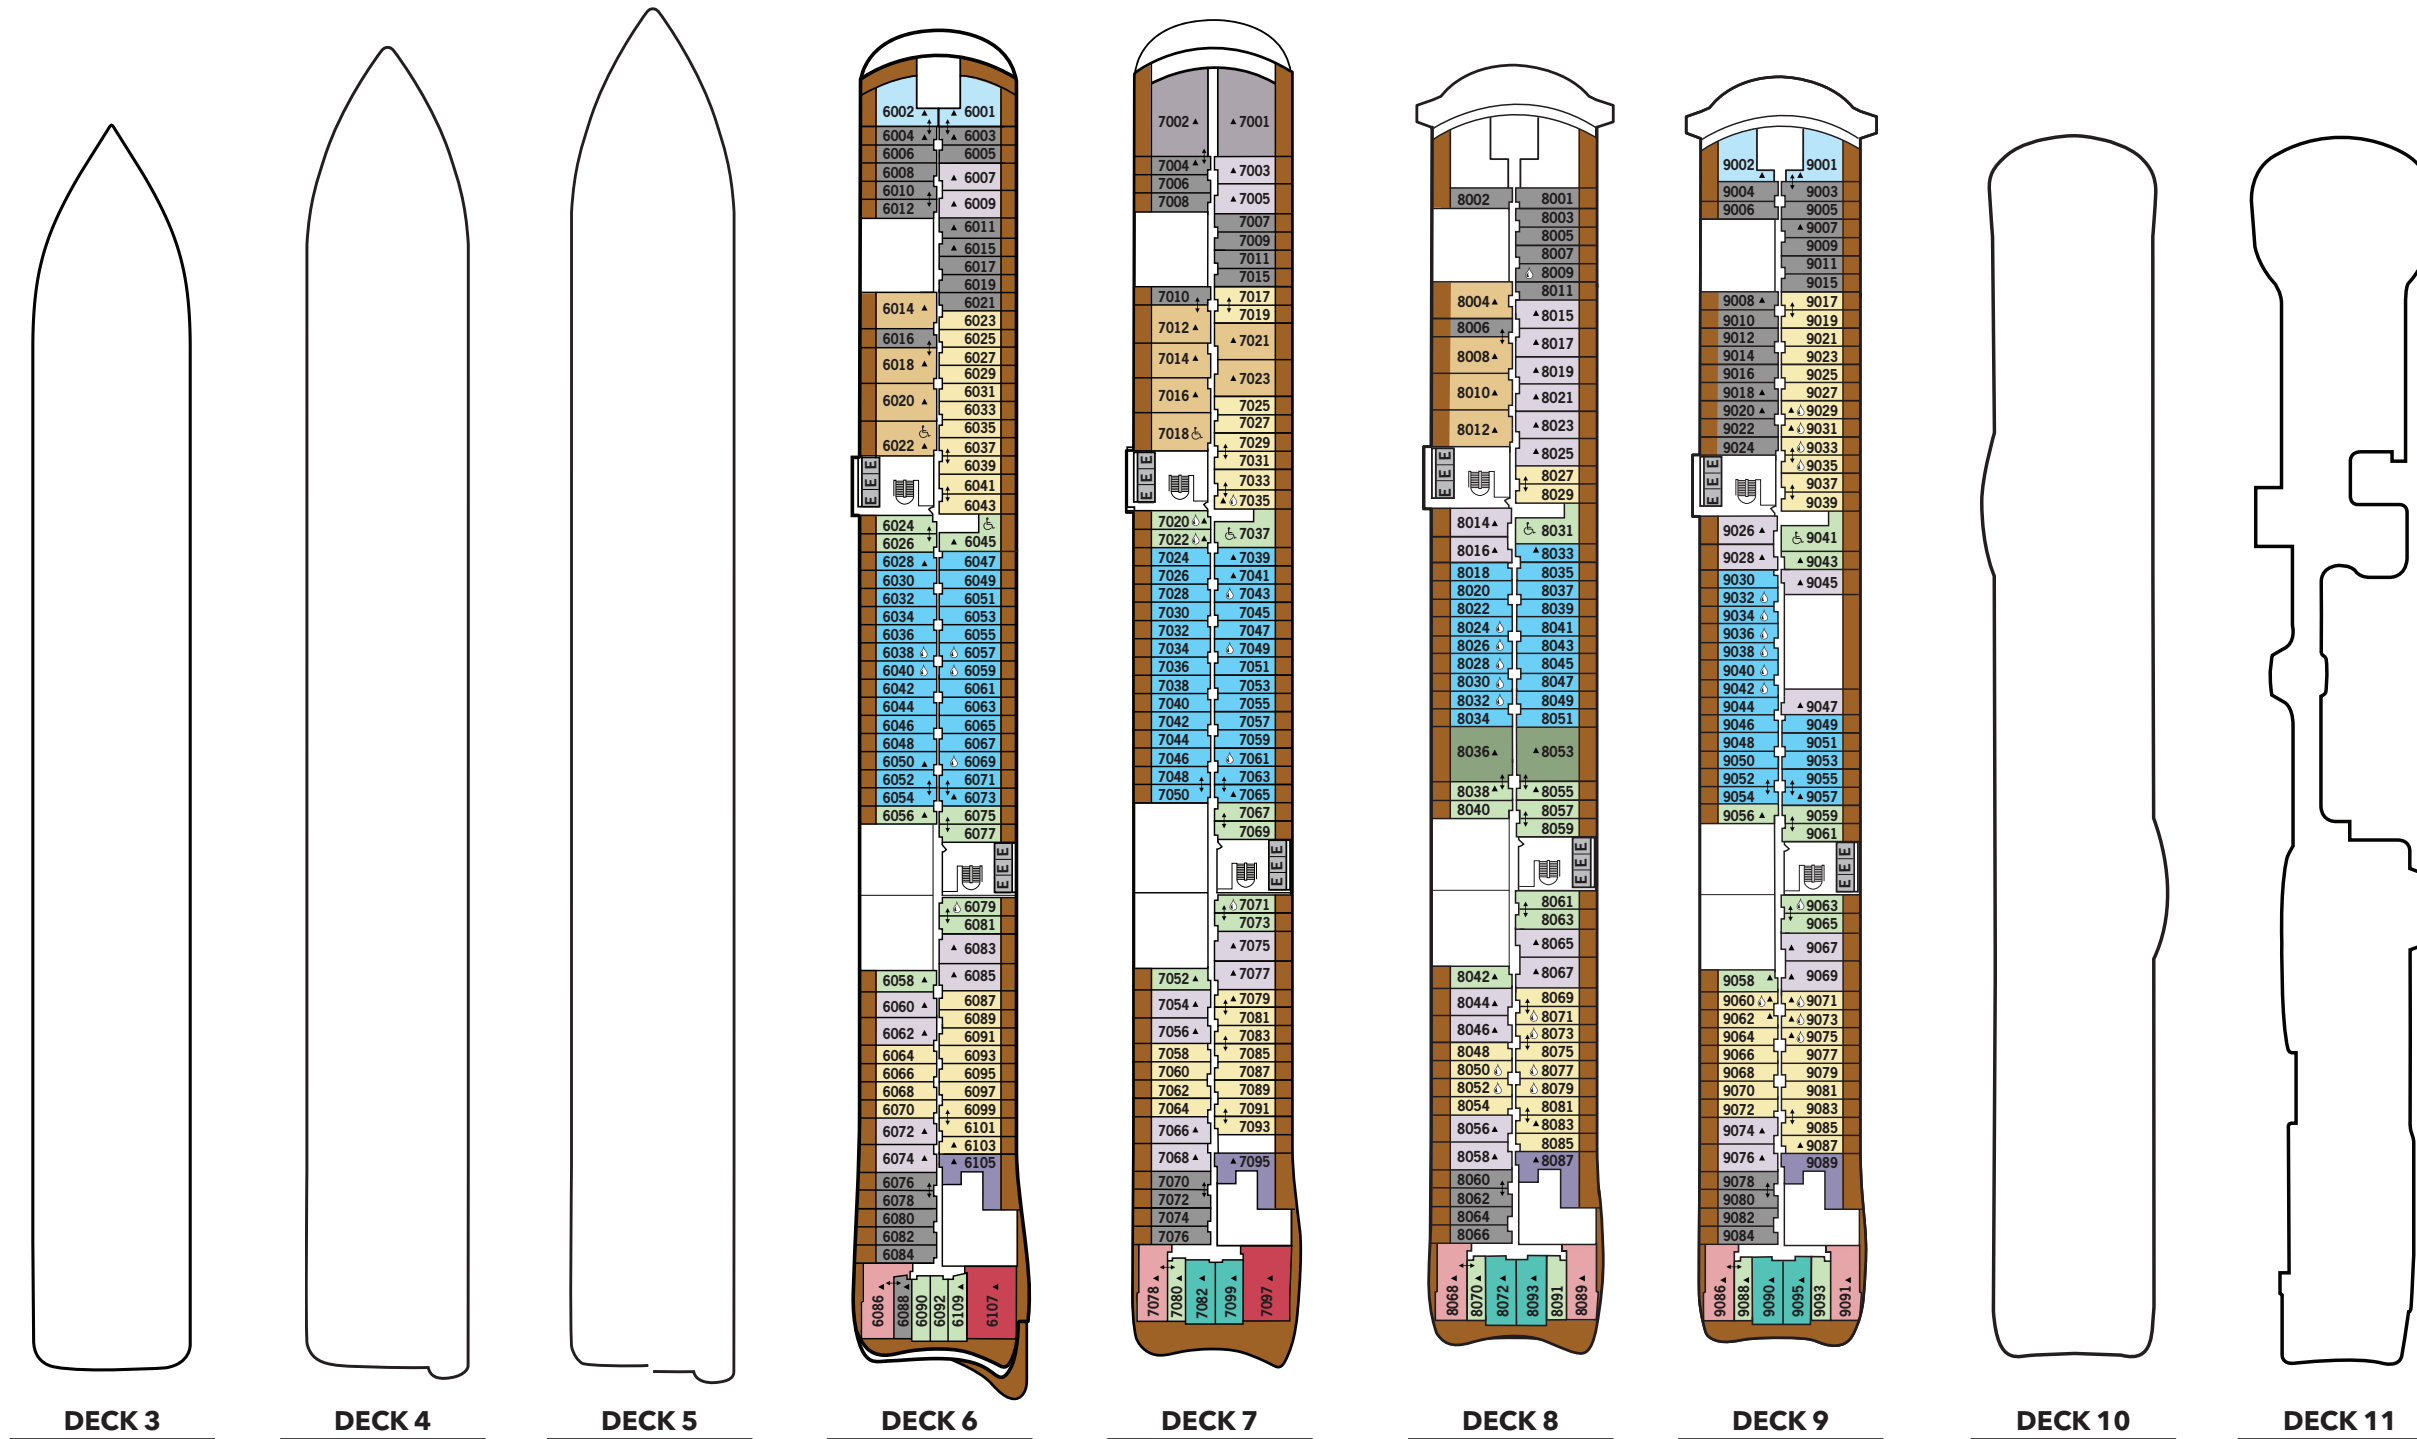

SILVER NOVA – Deck Plans

SUITE CATEGORIES

- Otium Suite ●
- Owner's Suite ●
- Grand Suite ●
- Master Suite ●
- Signature Suite ●
- Silver Suite ●
- Junior Grand Suite ●
- Premium Medallion Suite ●
- Medallion Suite ●
- Premium Veranda Suite ●
- Deluxe Veranda Suite ●
- Superior Veranda Suite ●
- Classic Veranda Suite ●

SPECIFICATIONS

- Crew 556
- Officers International
- Guests 728
- Tonnage 54,700
- Length 801 Feet / 244.2 Meters
- Width 97 Feet / 29.6 Meters
- Speed 19.4 Knots
- Passenger Decks 9
- Connecting Suites ↑↓
- 3rd Guest Capacity ▲
- Wheelchair Accessible Suites ♿
- Veranda suites with bath & shower 💧
- Built 2023
- Registry Bahamas

Deck plans are for illustration purposes only and may be subject to change.

Suite diagrams shown are for illustration purposes only and may vary from actual square footage. Please refer to suite specifications for square footage.