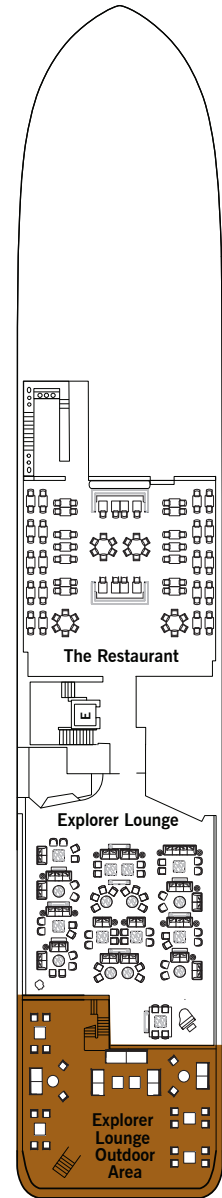

SILVER ORIGIN – Deck Plans

DECK 3
Medical Centre
Basecamp
Marina

DECK 4
The Restaurant
Explorer Lounge
Explorer Lounge
Outdoor Area

DECK 5
Beauty Spa
Fitness Centre

DECK 6

DECK 7
The Grill
Observation Lounge
Open Deck
Whirlpool

DECK 8
Stargazing

SUITE CATEGORIES

- Owner's Suite ●
- Grand Suite ●
- Royal Suite ●
- Silver Suite ●
- Medallion Suite ●
- Deluxe Veranda Suite ●
- Superior Veranda Suite ●
- Classic Veranda Suite ●

SPECIFICATIONS

- Crew 90
- Officers Ecuadorian
- Guests 100
- Tonnage 5,800
- Length 331.4 Feet / 101 Metres
- Width 52.5 Feet / 16 Metres
- Speed 14 Knots
- Passenger Decks 6
- Connecting Suites ⇕
501/503, 502/504, 505/507, 506/508, 525/528*
- 3rd Guest Capacity ▲
- Built 2020
- Registry Ecuador

*Suites 525 and 528 are connected through a shared foyer

Deck plans are for illustration purposes only and may be subject to change.