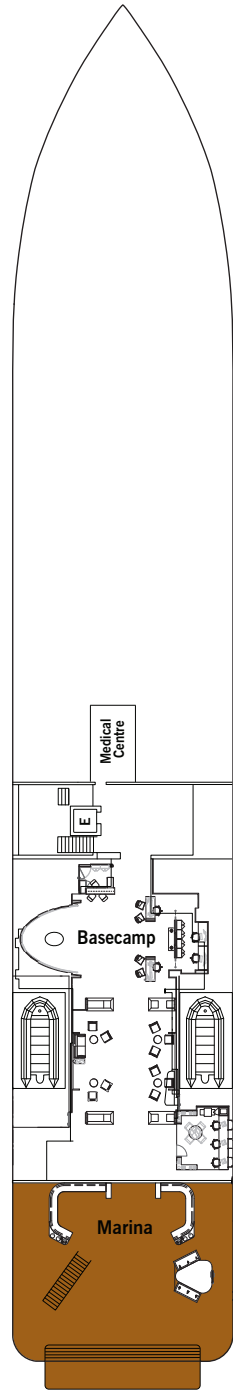

SILVER ORIGIN – Deck Plans

DECK 3
Medical Centre
Basecamp
Marina

DECK 4
The Restaurant
Explorer Lounge
Explorer Lounge
Outdoor Area

DECK 5
Beauty Spa
Fitness Centre

DECK 6

DECK 7
The Grill
Observation Lounge
Open Deck
Whirlpool

DECK 8
Stargazing

SUITE CATEGORIES

- Owner's Suite ●
- Grand Suite ●
- Royal Suite ●
- Silver Suite ●
- Medallion Suite ●
- Deluxe Veranda Suite ●
- Superior Veranda Suite ●
- Classic Veranda Suite ●

SPECIFICATIONS

- Crew 90
- Officers Ecuadorian
- Guests 100
- Tonnage 5,800
- Length 331.4 Feet / 101 Metres
- Width 52.5 Feet / 16 Metres
- Speed 14 Knots
- Passenger Decks 6
- Connecting Suites ⇕
501/503, 502/504, 505/507, 506/508, 525/528*
- 3rd Guest Capacity ▲
- Built 2020
- Registry Ecuador

*Suites 525 and 528 are connected through a shared foyer

Deck plans are for illustration purposes only and may be subject to change.