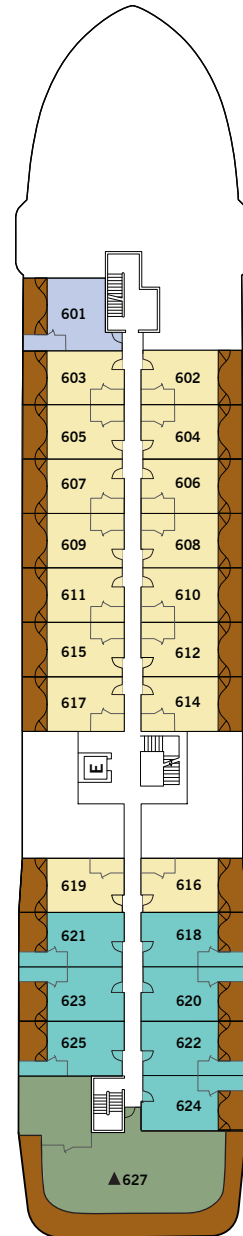

SILVER ORIGIN – Deck Plans

DECK 3
Medical Centre
Basecamp
Marina

DECK 4
The Restaurant
Explorer Lounge
Explorer Lounge
Outdoor Area

DECK 5
Beauty Spa
Fitness Centre

DECK 6

DECK 7
The Grill
Observation Lounge
Open Deck
Whirlpool

DECK 8
Stargazing

SUITE CATEGORIES

- Owner's Suite ●
- Grand Suite ●
- Royal Suite ●
- Silver Suite ●
- Medallion Suite ●
- Deluxe Veranda Suite ●
- Superior Veranda Suite ●
- Classic Veranda Suite ●

SPECIFICATIONS

- Crew 90
- Officers Ecuadorian
- Guests 100
- Tonnage 5,800
- Length 331.4 Feet / 101 Metres
- Width 52.5 Feet / 16 Metres
- Speed 14 Knots
- Passenger Decks 6
- Connecting Suites ⇕
501/503, 502/504, 505/507, 506/508, 525/528*
- 3rd Guest Capacity ▲
- Built 2020
- Registry Ecuador

*Suites 525 and 528 are connected through a shared foyer

Deck plans are for illustration purposes only and may be subject to change.