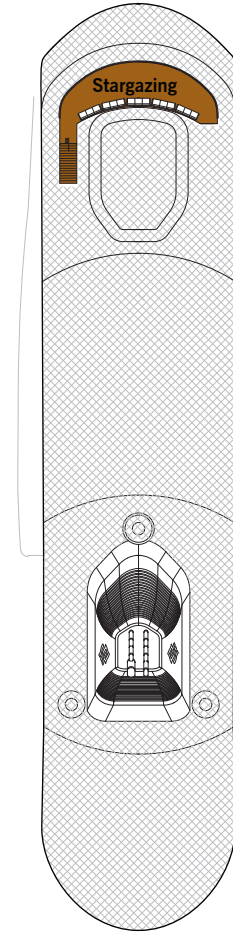

SILVER ORIGIN – Deck Plans

DECK 3
Medical Centre
Basecamp
Marina

DECK 4
The Restaurant
Explorer Lounge
Explorer Lounge
Outdoor Area

DECK 5
Beauty Spa
Fitness Centre

DECK 6

DECK 7
The Grill
Observation Lounge
Open Deck
Whirlpool

DECK 8
Stargazing

SUITE CATEGORIES

- Owner's Suite ●
- Grand Suite ●
- Royal Suite ●
- Silver Suite ●
- Medallion Suite ●
- Deluxe Veranda Suite ●
- Superior Veranda Suite ●
- Classic Veranda Suite ●

SPECIFICATIONS

- Crew 90
- Officers Ecuadorian
- Guests 100
- Tonnage 5,800
- Length 331.4 Feet / 101 Metres
- Width 52.5 Feet / 16 Metres
- Speed 14 Knots
- Passenger Decks 6
- Connecting Suites ⇕
501/503, 502/504, 505/507, 506/508, 525/528*
- 3rd Guest Capacity ▲
- Built 2020
- Registry Ecuador