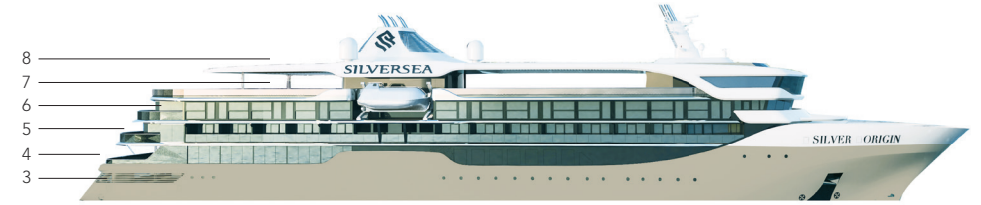

SILVER ORIGIN – Deck Plans

DECK 3
Medical Centre
Basecamp
Marina

DECK 4
The Restaurant
Explorer Lounge
Explorer Lounge
Outdoor Area

DECK 5
Beauty Spa
Fitness Centre

DECK 6

DECK 7
The Grill
Observation Lounge
Open Deck
Whirlpool

DECK 8
Stargazing

SUITE CATEGORIES

- Owner's Suite ●
- Grand Suite ●
- Royal Suite ●
- Silver Suite ●
- Medallion Suite ●
- Deluxe Veranda Suite ●
- Superior Veranda Suite ●
- Classic Veranda Suite ●

SPECIFICATIONS

- Crew 90
- Officers Ecuadorian
- Guests 100
- Tonnage 5,800
- Length 331.4 Feet / 101 Metres
- Width 52.5 Feet / 16 Metres
- Speed 14 Knots
- Passenger Decks 6
- Connecting Suites ⇕
501/503, 502/504, 505/507, 506/508, 525/528*
- 3rd Guest Capacity ▲
- Built 2020
- Registry Ecuador