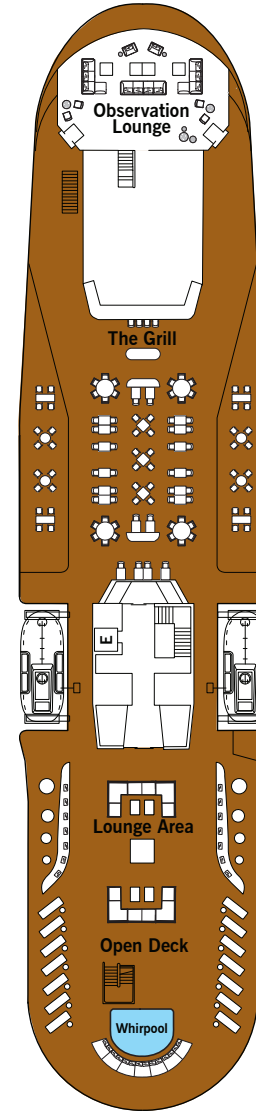

SILVER ORIGIN – Deck Plans

DECK 3
Medical Centre
Basecamp
Marina

DECK 4
The Restaurant
Explorer Lounge
Explorer Lounge
Outdoor Area

DECK 5
Beauty Spa
Fitness Centre

DECK 6

DECK 7
The Grill
Observation Lounge
Open Deck
Whirlpool

DECK 8
Stargazing

SUITE CATEGORIES

- Owner's Suite ●
- Grand Suite ●
- Royal Suite ●
- Silver Suite ●
- Medallion Suite ●
- Deluxe Veranda Suite ●
- Superior Veranda Suite ●
- Classic Veranda Suite ●

SPECIFICATIONS

- Crew 90
- Officers Ecuadorian
- Guests 100
- Tonnage 5,800
- Length 331.4 Feet / 101 Metres
- Width 52.5 Feet / 16 Metres
- Speed 14 Knots
- Passenger Decks 6
- Connecting Suites ⇕
501/503, 502/504, 505/507, 506/508, 525/528*
- 3rd Guest Capacity ▲
- Built 2020
- Registry Ecuador

*Suites 525 and 528 are connected through a shared foyer

Deck plans are for illustration purposes only and may be subject to change.