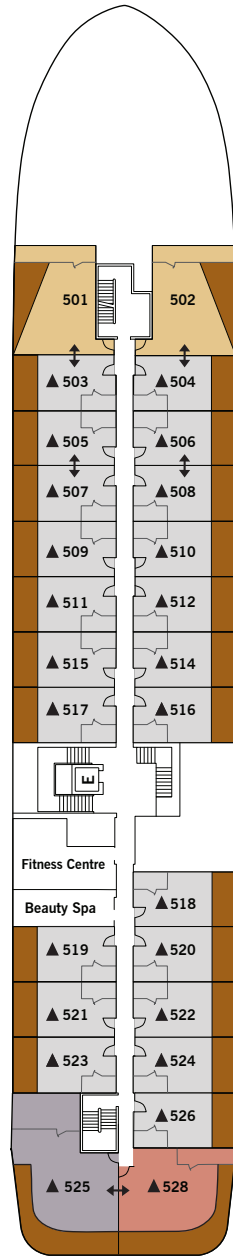

SILVER ORIGIN – Deck Plans

DECK 3
Medical Centre
Basecamp
Marina

DECK 4
The Restaurant
Explorer Lounge
Explorer Lounge
Outdoor Area

DECK 5
Beauty Spa
Fitness Centre

DECK 6

DECK 7
The Grill
Observation Lounge
Open Deck
Whirlpool

DECK 8
Stargazing

SUITE CATEGORIES

- Owner's Suite ●
- Grand Suite ●
- Royal Suite ●
- Silver Suite ●
- Medallion Suite ●
- Deluxe Veranda Suite ●
- Superior Veranda Suite ●
- Classic Veranda Suite ●

SPECIFICATIONS

- Crew 90
- Officers Ecuadorian
- Guests 100
- Tonnage 5,800
- Length 331.4 Feet / 101 Metres
- Width 52.5 Feet / 16 Metres
- Speed 14 Knots
- Passenger Decks 6
- Connecting Suites ⇕
501/503, 502/504, 505/507, 506/508, 525/528*
- 3rd Guest Capacity ▲
- Built 2020
- Registry Ecuador

*Suites 525 and 528 are connected through a shared foyer

Deck plans are for illustration purposes only and may be subject to change.