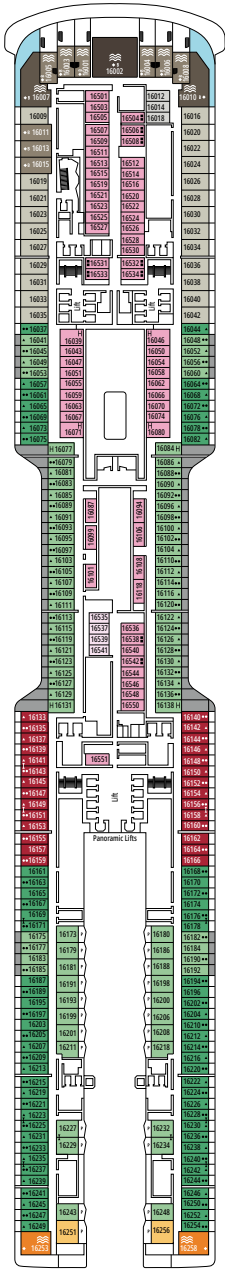

WORLD GALLERIA

MSC LUNA PARK ARENA

DECK 4
OSLO

DECK 5
BERLIN

DECK 6
ROME

DECK 7
LONDON

DECK 8
MADRID

LA FOGLIA RESTAURANT

RAJ POLO TEA HOUSE

DECK 9
DUBLIN

DECK 10
VIENNA

DECK 11
STOCKHOLM

DECK 12
COPENHAGEN

DECK 14
PRAGUE

DECK 15
BRUSSELS

BOTANIC GARDEN POOL

MSC YACHT CLUB RESTAURANT

DECK 16
BERN

DECK 18
ATHENS

DECK 19
PARIS

DECK 20
LISBON

DECK 21
VALLETTA

DECK 22
AMSTERDAM