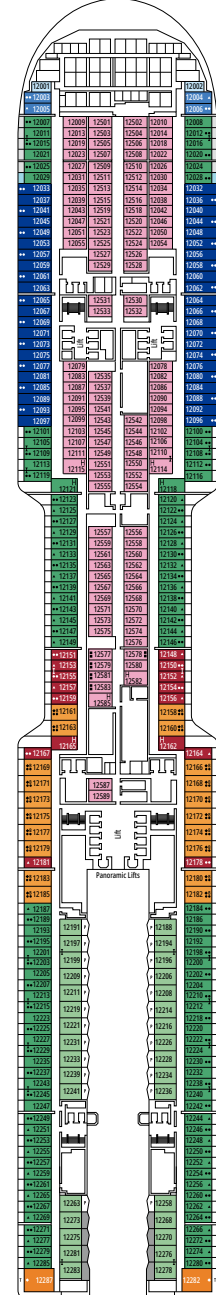

WORLD GALLERIA

MSC LUNA PARK ARENA

DECK 4
OSLO

DECK 5
BERLIN

DECK 6
ROME

DECK 7
LONDON

DECK 8
MADRID

LA FOGLIA RESTAURANT

RAJ POLO TEA HOUSE

DECK 9
DUBLIN

DECK 10
VIENNA

DECK 11
STOCKHOLM

DECK 12
COPENHAGEN

DECK 14
PRAGUE

DECK 15
BRUSSELS

BOTANIC GARDEN POOL

MSC YACHT CLUB RESTAURANT

DECK 16
BERN

DECK 18
ATHENS

DECK 19
PARIS

DECK 20
LISBON

DECK 21
VALLETTA

DECK 22
AMSTERDAM