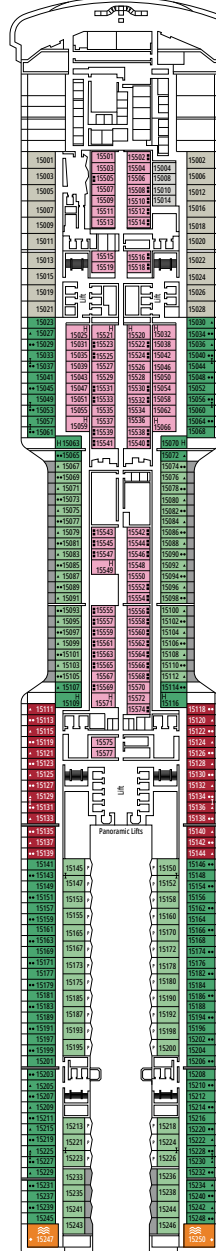

WORLD GALLERIA

MSC LUNA PARK ARENA

DECK 4
OSLO

DECK 5
BERLIN

DECK 6
ROME

DECK 7
LONDON

DECK 8
MADRID

LA FOGLIA RESTAURANT

RAJ POLO TEA HOUSE

DECK 9
DUBLIN

DECK 10
VIENNA

DECK 11
STOCKHOLM

DECK 12
COPENHAGEN

DECK 14
PRAGUE

DECK 15
BRUSSELS

BOTANIC GARDEN POOL

MSC YACHT CLUB RESTAURANT

DECK 16
BERN

DECK 18
ATHENS

DECK 19
PARIS

DECK 20
LISBON

DECK 21
VALLETTA

DECK 22
AMSTERDAM