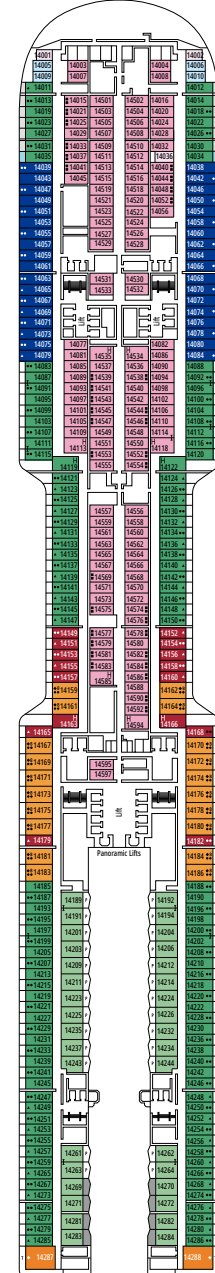

WORLD GALLERIA

MSC LUNA PARK ARENA

DECK 4
OSLO

DECK 5
BERLIN

DECK 6
ROME

DECK 7
LONDON

DECK 8
MADRID

LA FOGLIA RESTAURANT

RAJ POLO TEA HOUSE

DECK 9
DUBLIN

DECK 10
VIENNA

DECK 11
STOCKHOLM

DECK 12
COPENHAGEN

DECK 14
PRAGUE

DECK 15
BRUSSELS

BOTANIC GARDEN POOL

MSC YACHT CLUB RESTAURANT

DECK 16
BERN

DECK 18
ATHENS

DECK 19
PARIS

DECK 20
LISBON

DECK 21
VALLETTA

DECK 22
AMSTERDAM