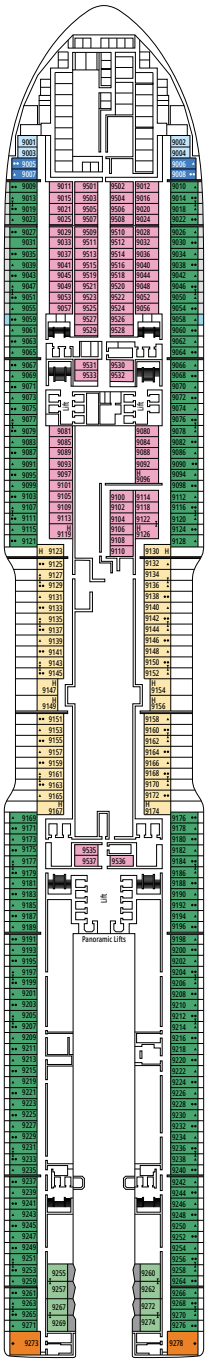

WORLD GALLERIA

MSC LUNA PARK ARENA

DECK 4
OSLO

DECK 5
BERLIN

DECK 6
ROME

DECK 7
LONDON

DECK 8
MADRID

LA FOGLIA RESTAURANT

RAJ POLO TEA HOUSE

DECK 9
DUBLIN

DECK 10
VIENNA

DECK 11
STOCKHOLM

DECK 12
COPENHAGEN

DECK 14
PRAGUE

DECK 15
BRUSSELS

BOTANIC GARDEN POOL

MSC YACHT CLUB RESTAURANT

DECK 16
BERN

DECK 18
ATHENS

DECK 19
PARIS

DECK 20
LISBON

DECK 21
VALLETTA

DECK 22
AMSTERDAM