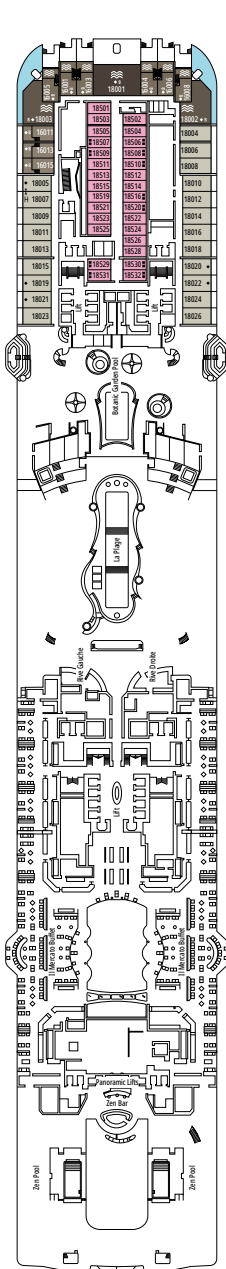

WORLD GALLERIA

MSC LUNA PARK ARENA

DECK 4
OSLO

DECK 5
BERLIN

DECK 6
ROME

DECK 7
LONDON

DECK 8
MADRID

LA FOGLIA RESTAURANT

RAJ POLO TEA HOUSE

DECK 9
DUBLIN

DECK 10
VIENNA

DECK 11
STOCKHOLM

DECK 12
COPENHAGEN

DECK 14
PRAGUE

DECK 15
BRUSSELS

BOTANIC GARDEN POOL

MSC YACHT CLUB RESTAURANT

DECK 16
BERN

DECK 18
ATHENS

DECK 19
PARIS

DECK 20
LISBON

DECK 21
VALLETTA

DECK 22
AMSTERDAM