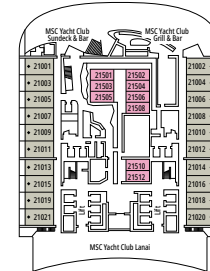

WORLD GALLERIA

MSC LUNA PARK ARENA

DECK 4
OSLO

DECK 5
BERLIN

DECK 6
ROME

DECK 7
LONDON

DECK 8
MADRID

LA FOGLIA RESTAURANT

RAJ POLO TEA HOUSE

DECK 9
DUBLIN

DECK 10
VIENNA

DECK 11
STOCKHOLM

DECK 12
COPENHAGEN

DECK 14
PRAGUE

DECK 15
BRUSSELS

BOTANIC GARDEN POOL

MSC YACHT CLUB RESTAURANT

DECK 16
BERN

DECK 18
ATHENS

DECK 19
PARIS

DECK 20
LISBON

DECK 21
VALLETTA

DECK 22
AMSTERDAM