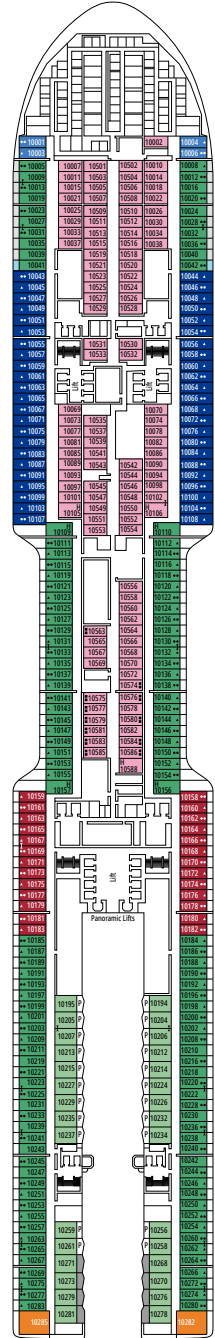

WORLD GALLERIA

MSC LUNA PARK ARENA

DECK 4
OSLO

DECK 5
BERLIN

DECK 6
ROME

DECK 7
LONDON

DECK 8
MADRID

LA FOGLIA RESTAURANT

RAJ POLO TEA HOUSE

DECK 9
DUBLIN

DECK 10
VIENNA

DECK 11
STOCKHOLM

DECK 12
COPENHAGEN

DECK 14
PRAGUE

DECK 15
BRUSSELS

BOTANIC GARDEN POOL

MSC YACHT CLUB RESTAURANT

DECK 16
BERN

DECK 18
ATHENS

DECK 19
PARIS

DECK 20
LISBON

DECK 21
VALLETTA

DECK 22
AMSTERDAM