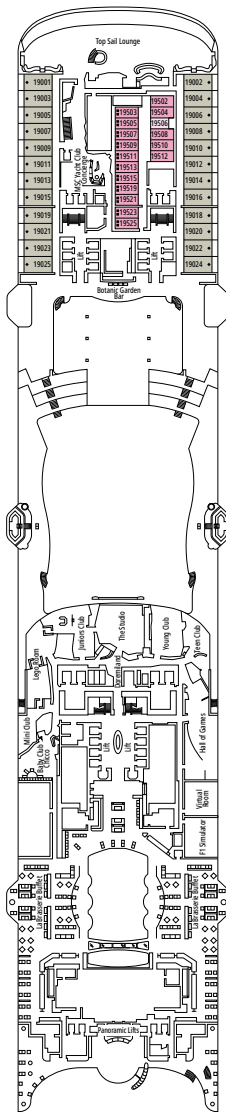

WORLD GALLERIA

MSC LUNA PARK ARENA

DECK 4
OSLO

DECK 5
BERLIN

DECK 6
ROME

DECK 7
LONDON

DECK 8
MADRID

LA FOGLIA RESTAURANT

RAJ POLO TEA HOUSE

DECK 9
DUBLIN

DECK 10
VIENNA

DECK 11
STOCKHOLM

DECK 12
COPENHAGEN

DECK 14
PRAGUE

DECK 15
BRUSSELS

BOTANIC GARDEN POOL

MSC YACHT CLUB RESTAURANT

DECK 16
BERN

DECK 18
ATHENS

DECK 19
PARIS

DECK 20
LISBON

DECK 21
VALLETTA

DECK 22
AMSTERDAM