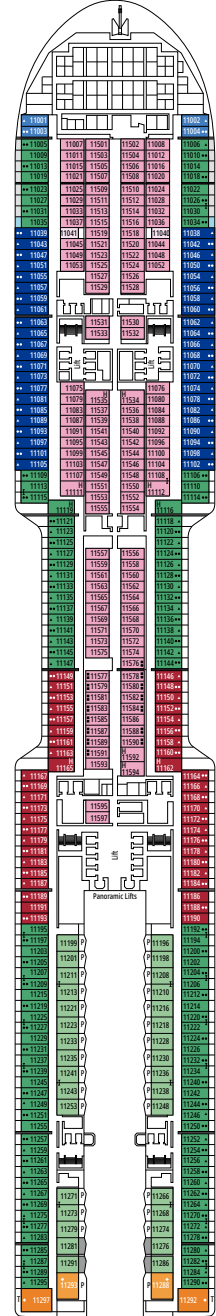

WORLD GALLERIA

MSC LUNA PARK ARENA

DECK 4
OSLO

DECK 5
BERLIN

DECK 6
ROME

DECK 7
LONDON

DECK 8
MADRID

LA FOGLIA RESTAURANT

RAJ POLO TEA HOUSE

DECK 9
DUBLIN

DECK 10
VIENNA

DECK 11
STOCKHOLM

DECK 12
COPENHAGEN

DECK 14
PRAGUE

DECK 15
BRUSSELS

BOTANIC GARDEN POOL

MSC YACHT CLUB RESTAURANT

DECK 16
BERN

DECK 18
ATHENS

DECK 19
PARIS

DECK 20
LISBON

DECK 21
VALLETTA

DECK 22
AMSTERDAM