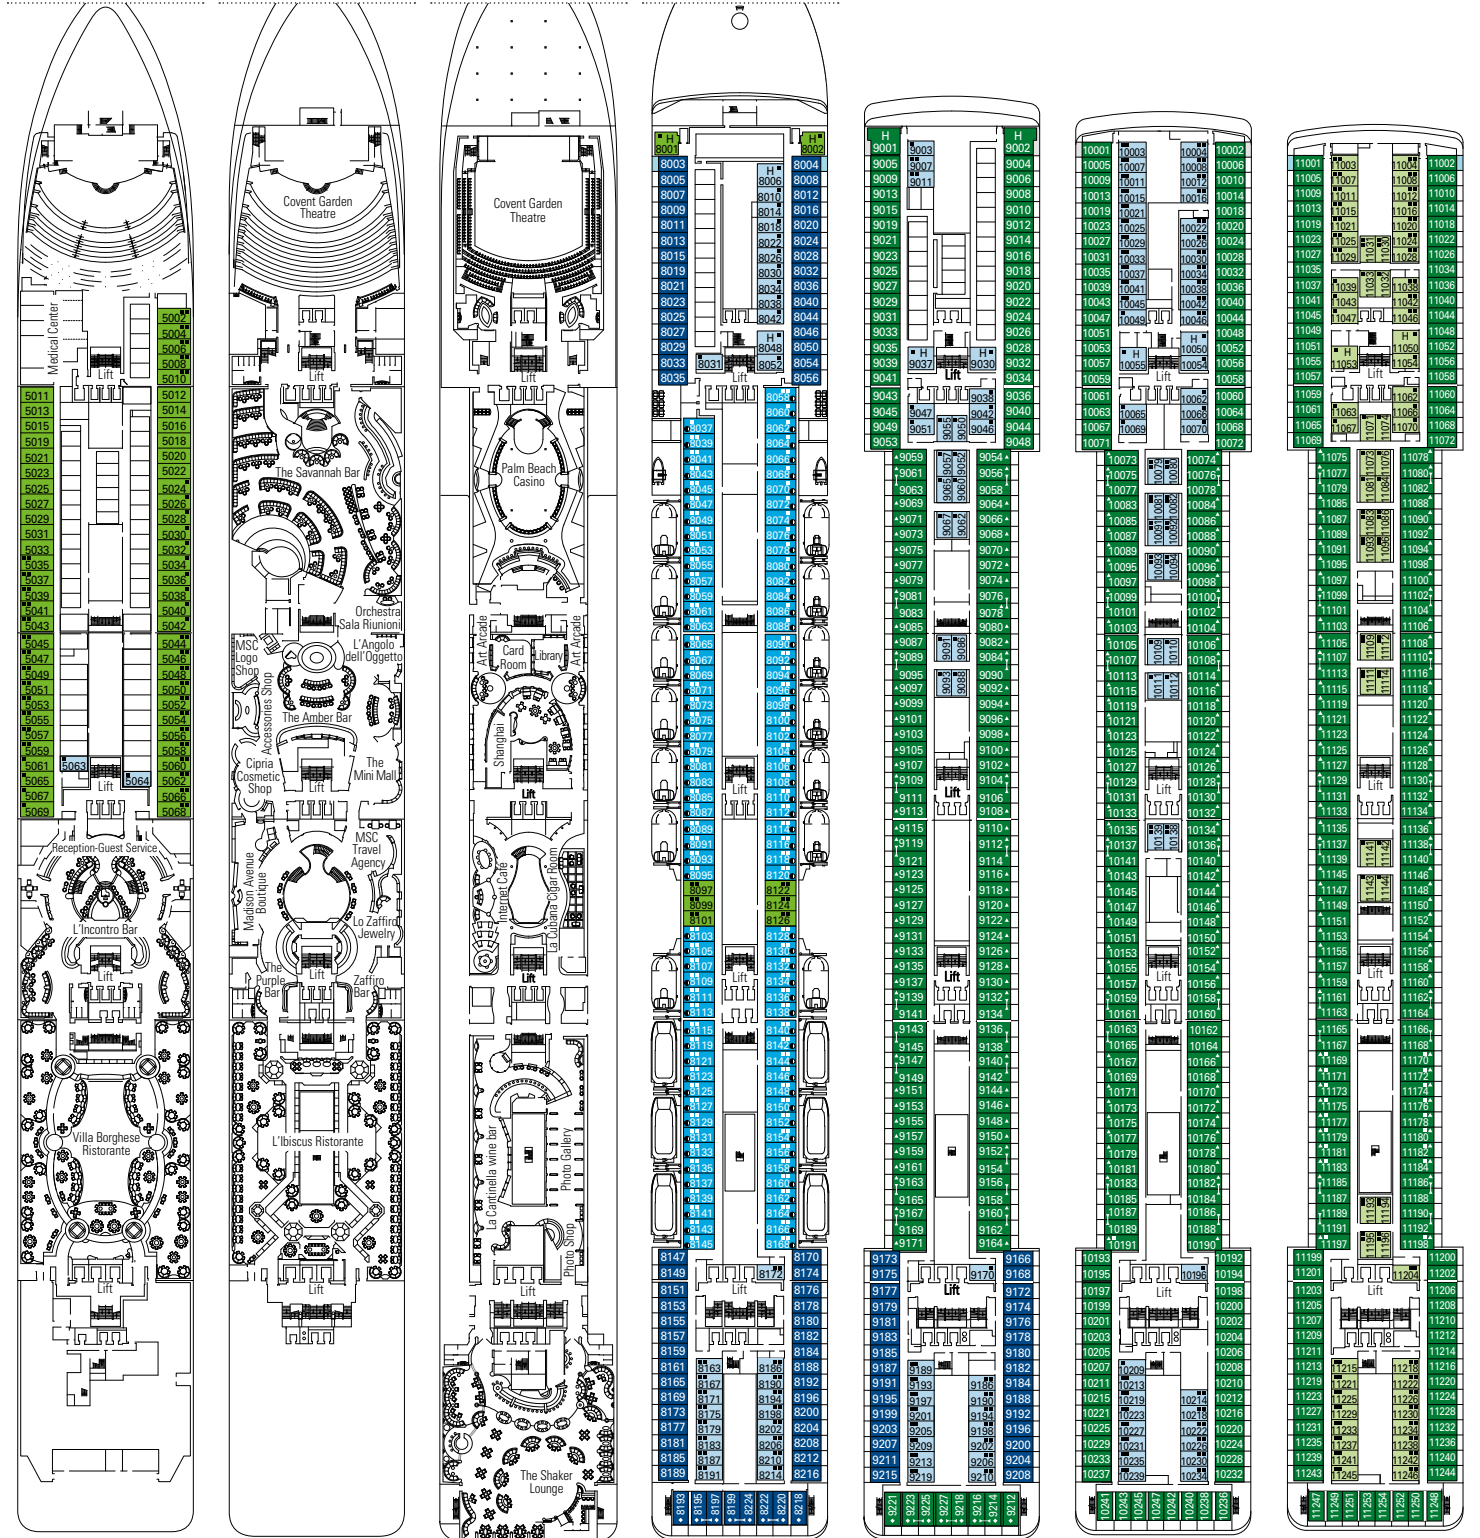

DECK PLAN & ACCOMMODATION

3.223 GUESTS
1.275 CABINS

ACAPULCO POOL AREA

- Sport Deck 16
- Xilofono Deck 15
- Chitarra Deck 14
- Mandolino Deck 13
- Clarinetto Deck 12
- Flauto Deck 11
- Lira Deck 10
- Viola Deck 9
- Arpa Deck 8
- Saxofono Deck 7
- Violino Deck 6
- Pianoforte Deck 5
- Violoncello Deck 4

1.275 CABINS

Suites	18
Balcony*	809
Ocean View*	69
Outside with Partial View	104
Interior*	275

* Including cabins for guests with disabilities or reduced mobility.

CABINS CATEGORIES

BELLA > Interior
BELLA > Outside with Partial View
BELLA > Balcony

LEGEND

- ▲ Sofa bed
- ◆ Double sofa bed
- 3rd bed is a pullman bed
- 3rd and 4th beds are pullman beds
- ↔ Connecting Cabins
- ⊙ Cabins with restricted views
- H Cabin for guests with disabilities or reduced mobility
- Balcony with metal balustrade
- Balcony with half glass half metal balustrade

Ship configuration, data and descriptions may be subject to change depending on the season and on the destination and will be verified at the time of booking.

DECK 12
CLARINETTO

DECK 13
MANDOLINO

DECK 14
CHITARRA