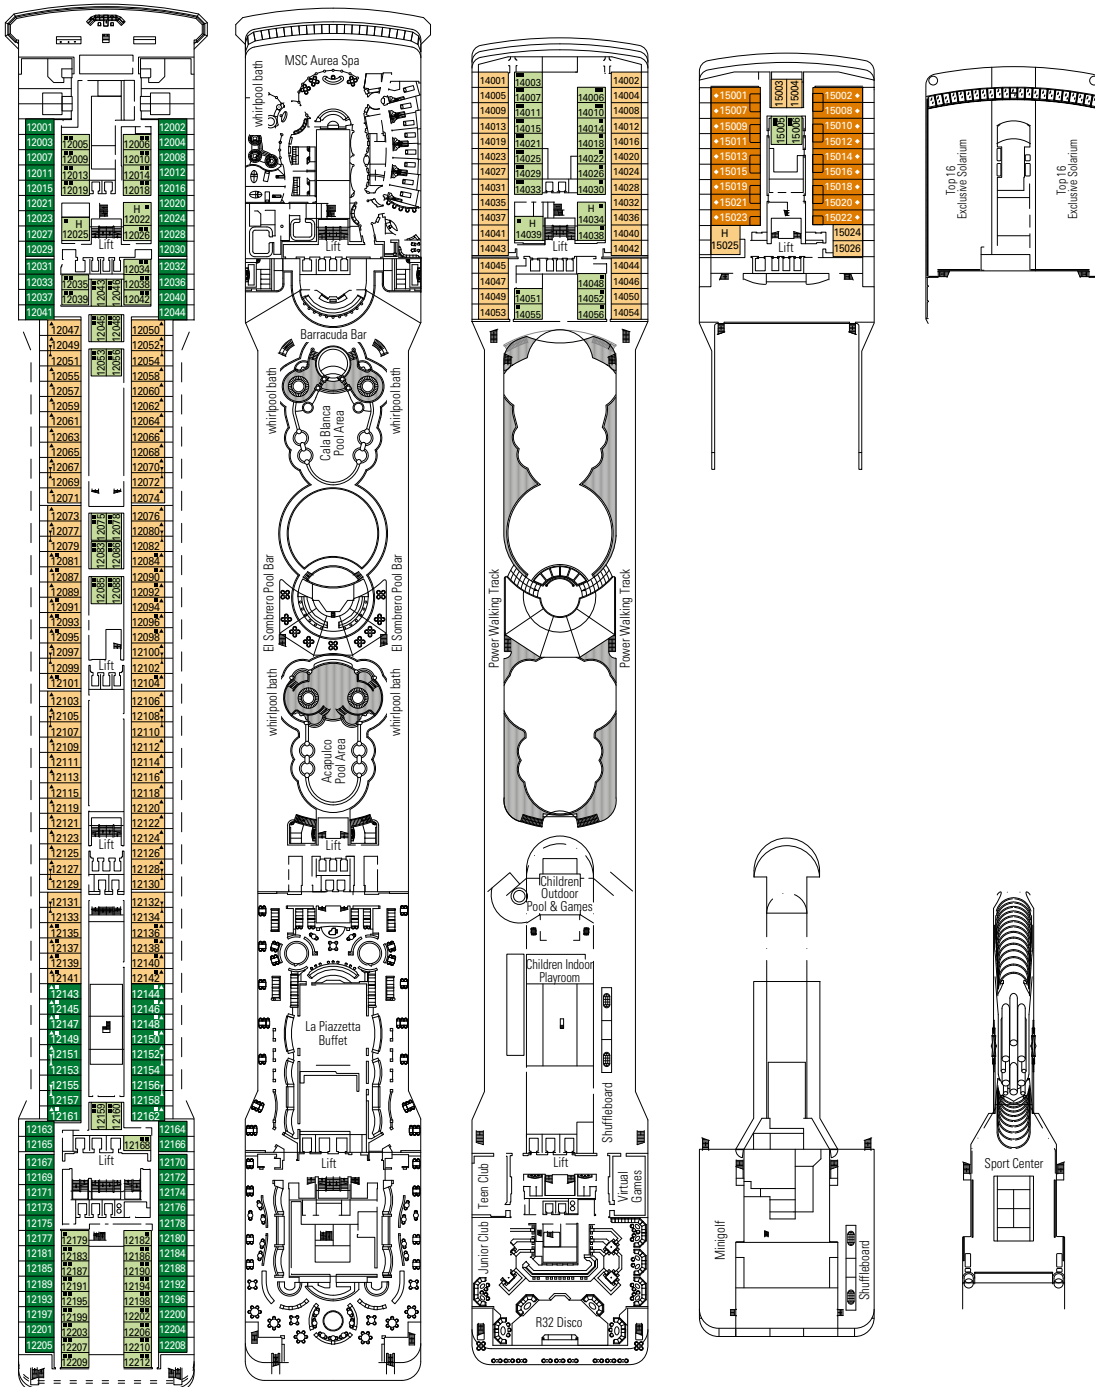

DECK 12
CLARINETTO

DECK 13
MANDOLINO

DECK 14
CHITARRA

DECK 15
XILOFONO

DECK 16
SPORT