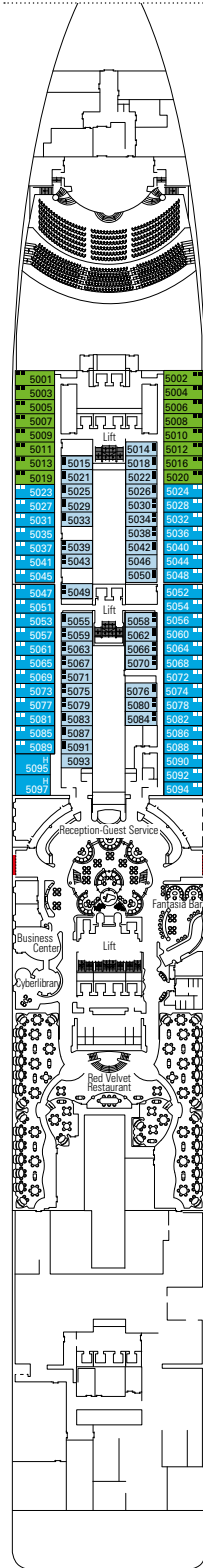

DECK PLAN & ACCOMMODATION

4.363 GUESTS
1.637 CABINS

CASINO DELLE PALME

DECK 4
MAGICO

DECK 5
FANTASIA

DECK 6
MAGNIFICO

DECK 7
SUBLIME

DECK 8
FAVOLA

I TROPICI

MANHATTAN BAR

DECK 9
RADIO SO

DECK 10
SO GNO

DECK 11
MERA VIGLIA

DECK 12
INCANTO

DECK 13
ARCOBALENO

Sun Deck 18
 Aurora Deck 16
 Splendido Deck 15
 Miraggio Deck 14
 Arcobaleno Deck 13
 Incanto Deck 12
 Meraviglia Deck 11
 Sogno Deck 10
 Radioso Deck 9
 Favola Deck 8
 Sublime Deck 7
 Magnifico Deck 6
 Fantasia Deck 5
 Magico Deck 4

Sun Deck 18

MSC YACHT CLUB

1.637 CABINS

Royal Suites	2
Executive & Family Suites	3
Deluxe Suites*	66
Suites	36
Balcony*	1.143
Ocean View*	93
Interior*	294

* Including cabins for guests with disabilities or reduced mobility.

LEGEND

- ▲ Sofa bed
- ◆ Double sofa bed
- 3rd bed is a pullman bed
- 3rd and 4th beds are pullman beds
- ↔ Connecting cabins
- ◻ Cabin with panoramic sealed window
- H Cabin for guests with disabilities or reduced mobility
- ◐ Cabins with partial view
- Balcony with metal balustrade
- Balcony with half glass half metal balustrade