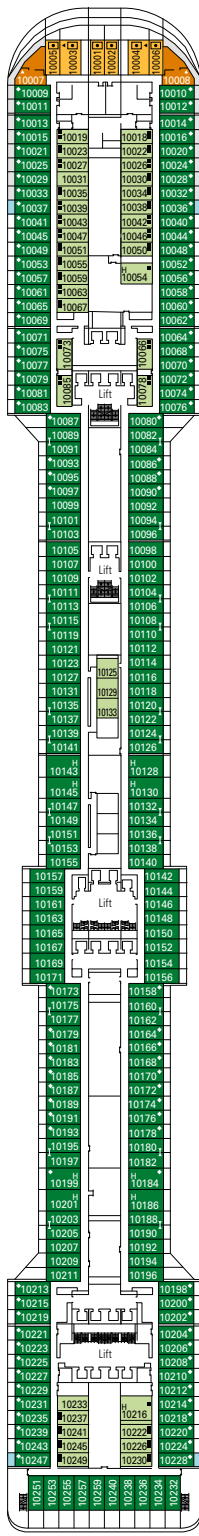

DECK PLAN & ACCOMMODATION

4.363 GUESTS
1.637 CABINS

CASINO DELLE PALME

DECK 4
MAGICO

DECK 5
FANTASIA

DECK 6
MAGNIFICO

DECK 7
SUBLIME

DECK 8
FAVOLA

I TROPICI

MANHATTAN BAR

DECK 9
RADIO SO

DECK 10
SO GNO

DECK 11
MERA VIGLIA

DECK 12
INCANTO

DECK 13
ARCOBALENO

Sun Deck 18
 Aurora Deck 16
 Splendido Deck 15
 Miraggio Deck 14
 Arcobaleno Deck 13
 Incanto Deck 12
 Meraviglia Deck 11
 Sogno Deck 10
 Radioso Deck 9
 Favola Deck 8
 Sublime Deck 7
 Magnifico Deck 6
 Fantasia Deck 5
 Magico Deck 4

Sun Deck 18

MSC YACHT CLUB

1.637 CABINS

Royal Suites	2
Executive & Family Suites	3
Deluxe Suites*	66
Suites	36
Balcony*	1.143
Ocean View*	93
Interior*	294

* Including cabins for guests with disabilities or reduced mobility.