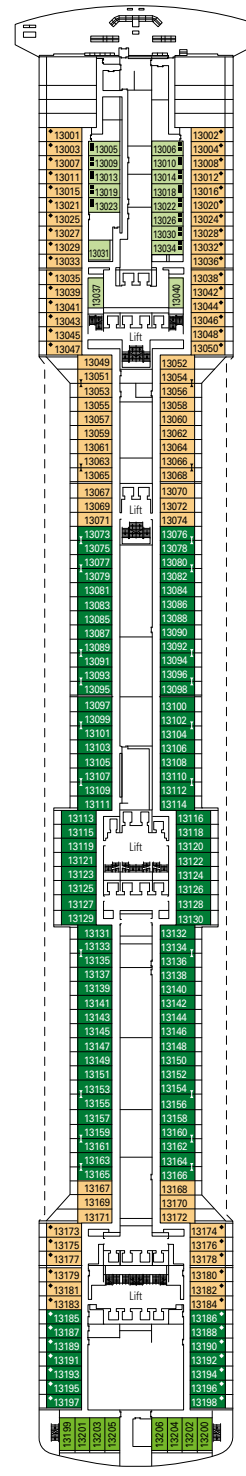

DECK PLAN & ACCOMMODATION

4.363 GUESTS
1.637 CABINS

CASINO DELLE PALME

DECK 4
MAGICO

DECK 5
FANTASIA

DECK 6
MAGNIFICO

DECK 7
SUBLIME

DECK 8
FAVOLA

I TROPICI

MANHATTAN BAR

DECK 9
RADIO SO

DECK 10
SO GNO

DECK 11
MERA VIGLIA

DECK 12
INCANTO

DECK 13
ARCOBALENO

Sun Deck 18
 Aurora Deck 16
 Splendido Deck 15
 Miraggio Deck 14
 Arcobaleno Deck 13
 Incanto Deck 12
 Meraviglia Deck 11
 Sogno Deck 10
 Radioso Deck 9
 Favola Deck 8
 Sublime Deck 7
 Magnifico Deck 6
 Fantasia Deck 5
 Magico Deck 4

Sun Deck 18

MSC YACHT CLUB

1.637 CABINS

Royal Suites	2
Executive & Family Suites	3
Deluxe Suites*	66
Suites	36
Balcony*	1.143
Ocean View*	93
Interior*	294

* Including cabins for guests with disabilities or reduced mobility.

LEGEND

- ▲ Sofa bed
- ◆ Double sofa bed
- 3rd bed is a pullman bed
- 3rd and 4th beds are pullman beds
- ↔ Connecting cabins
- ◻ Cabin with panoramic sealed window
- H Cabin for guests with disabilities or reduced mobility
- ◐ Cabins with partial view
- Balcony with metal balustrade
- Balcony with half glass half metal balustrade