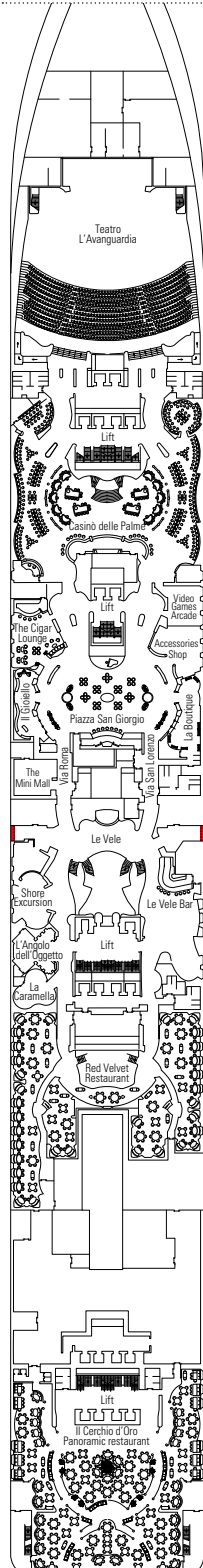

DECK PLAN & ACCOMMODATION

4.363 GUESTS
1.637 CABINS

CASINO DELLE PALME

DECK 4
MAGICO

DECK 5
FANTASIA

DECK 6
MAGNIFICO

DECK 7
SUBLIME

DECK 8
FAVOLA

I TROPICI

MANHATTAN BAR

DECK 9
RADIO SO

DECK 10
SO GNO

DECK 11
MERA VIGLIA

DECK 12
INCANTO

DECK 13
ARCOBALENO

Sun Deck 18
 Aurora Deck 16
 Splendido Deck 15
 Miraggio Deck 14
 Arcobaleno Deck 13
 Incanto Deck 12
 Meraviglia Deck 11
 Sogno Deck 10
 Radioso Deck 9
 Favola Deck 8
 Sublime Deck 7
 Magnifico Deck 6
 Fantasia Deck 5
 Magico Deck 4