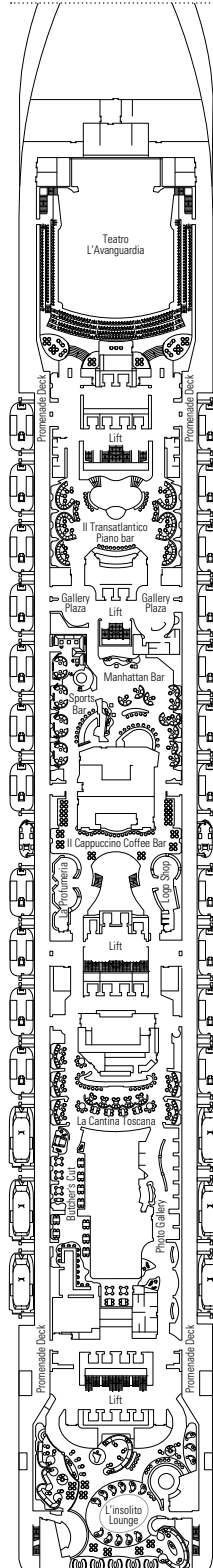

DECK PLAN & ACCOMMODATION

4.363 GUESTS
1.637 CABINS

CASINO DELLE PALME

DECK 4
MAGICO

DECK 5
FANTASIA

DECK 6
MAGNIFICO

DECK 7
SUBLIME

DECK 8
FAVOLA

I TROPICI

MANHATTAN BAR

DECK 9
RADIO SO

DECK 10
SO GNO

DECK 11
MERA VIGLIA

DECK 12
INCANTO

DECK 13
ARCOBALENO

Sun Deck 18
 Aurora Deck 16
 Splendido Deck 15
 Miraggio Deck 14
 Arcobaleno Deck 13
 Incanto Deck 12
 Meraviglia Deck 11
 Sogno Deck 10
 Radioso Deck 9
 Favola Deck 8
 Sublime Deck 7
 Magnifico Deck 6
 Fantasia Deck 5
 Magico Deck 4

Sun Deck 18

MSC YACHT CLUB

1.637 CABINS

Royal Suites	2
Executive & Family Suites	3
Deluxe Suites*	66
Suites	36
Balcony*	1.143
Ocean View*	93
Interior*	294

* Including cabins for guests with disabilities or reduced mobility.

LEGEND

- ▲ Sofa bed
- ◆ Double sofa bed
- 3rd bed is a pullman bed
- 3rd and 4th beds are pullman beds
- ↔ Connecting cabins
- ◻ Cabin with panoramic sealed window
- H Cabin for guests with disabilities or reduced mobility
- ◐ Cabins with partial view
- Balcony with metal balustrade
- Balcony with half glass half metal balustrade