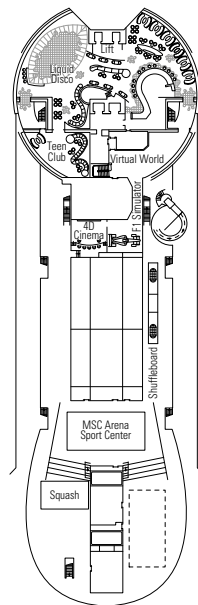

DECK PLAN & ACCOMMODATION

4.363 GUESTS
1.637 CABINS

CASINO DELLE PALME

DECK 4
MAGICO

DECK 5
FANTASIA

DECK 6
MAGNIFICO

DECK 7
SUBLIME

DECK 8
FAVOLA

I TROPICI

MANHATTAN BAR

DECK 9
RADIO SO

DECK 10
SO GNO

DECK 11
MERA VIGLIA

DECK 12
INCANTO

DECK 13
ARCOBALENO

Sun Deck 18
 Aurora Deck 16
 Splendido Deck 15
 Miraggio Deck 14
 Arcobaleno Deck 13
 Incanto Deck 12
 Meraviglia Deck 11
 Sogno Deck 10
 Radioso Deck 9
 Favola Deck 8
 Sublime Deck 7
 Magnifico Deck 6
 Fantasia Deck 5
 Magico Deck 4

Sun Deck 18

MSC YACHT CLUB

1.637 CABINS

Royal Suites	2
Executive & Family Suites	3
Deluxe Suites*	66
Suites	36
Balcony*	1.143
Ocean View*	93
Interior*	294

* Including cabins for guests with disabilities or reduced mobility.

CABINS CATEGORIES

BELLA › Interior
BELLA › Ocean View
BELLA › Balcony
FANTASTICA › Interior
FANTASTICA › Ocean View
FANTASTICA › Balcony
FANTASTICA › Family Cabin**

AUREA › Balcony
AUREA › Suite°
AUREA › Suite with Balcony
MSC YACHT CLUB › Deluxe Suite
MSC YACHT CLUB › Executive & Family Suite°
MSC YACHT CLUB › Royal Suite