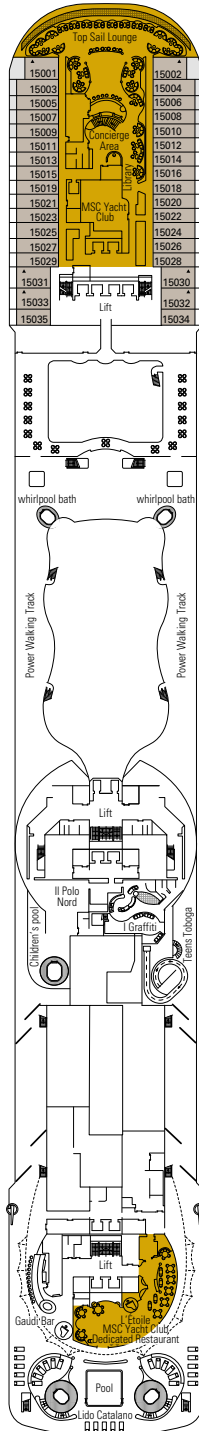

DECK PLAN & ACCOMMODATION

4.363 GUESTS
1.637 CABINS

CASINO DELLE PALME

DECK 4
MAGICO

DECK 5
FANTASIA

DECK 6
MAGNIFICO

DECK 7
SUBLIME

DECK 8
FAVOLA

I TROPICI

MANHATTAN BAR

DECK 9
RADIO SO

DECK 10
SO GNO

DECK 11
MERA VIGLIA

DECK 12
INCANTO

DECK 13
ARCOBALENO

Sun Deck 18
 Aurora Deck 16
 Splendido Deck 15
 Miraggio Deck 14
 Arcobaleno Deck 13
 Incanto Deck 12
 Meraviglia Deck 11
 Sogno Deck 10
 Radioso Deck 9
 Favola Deck 8
 Sublime Deck 7
 Magnifico Deck 6
 Fantasia Deck 5
 Magico Deck 4

Sun Deck 18

MSC YACHT CLUB

1.637 CABINS

Royal Suites	2
Executive & Family Suites	3
Deluxe Suites*	66
Suites	36
Balcony*	1.143
Ocean View*	93
Interior*	294

* Including cabins for guests with disabilities or reduced mobility.

CABINS CATEGORIES

BELLA › Interior
BELLA › Ocean View
BELLA › Balcony
FANTASTICA › Interior
FANTASTICA › Ocean View
FANTASTICA › Balcony
FANTASTICA › Family Cabin**

AUREA › Balcony
AUREA › Suite°
AUREA › Suite with Balcony
MSC YACHT CLUB › Deluxe Suite
MSC YACHT CLUB › Executive & Family Suite°
MSC YACHT CLUB › Royal Suite