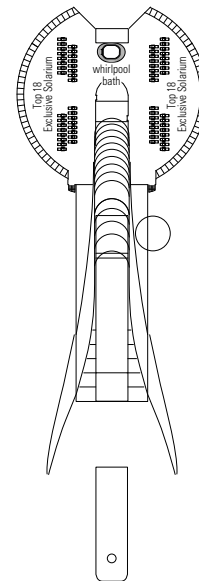

DECK PLAN & ACCOMMODATION

4.363 GUESTS
1.637 CABINS

CASINO DELLE PALME

DECK 4
MAGICO

DECK 5
FANTASIA

DECK 6
MAGNIFICO

DECK 7
SUBLIME

DECK 8
FAVOLA

I TROPICI

MANHATTAN BAR

DECK 9
RADIO SO

DECK 10
SO GNO

DECK 11
MERA VIGLIA

DECK 12
INCANTO

DECK 13
ARCOBALENO

Sun Deck 18
 Aurora Deck 16
 Splendido Deck 15
 Miraggio Deck 14
 Arcobaleno Deck 13
 Incanto Deck 12
 Meraviglia Deck 11
 Sogno Deck 10
 Radioso Deck 9
 Favola Deck 8
 Sublime Deck 7
 Magnifico Deck 6
 Fantasia Deck 5
 Magico Deck 4

Sun Deck 18

MSC YACHT CLUB

1.637 CABINS

Royal Suites	2
Executive & Family Suites	3
Deluxe Suites*	66
Suites	36
Balcony*	1.143
Ocean View*	93
Interior*	294

* Including cabins for guests with disabilities or reduced mobility.