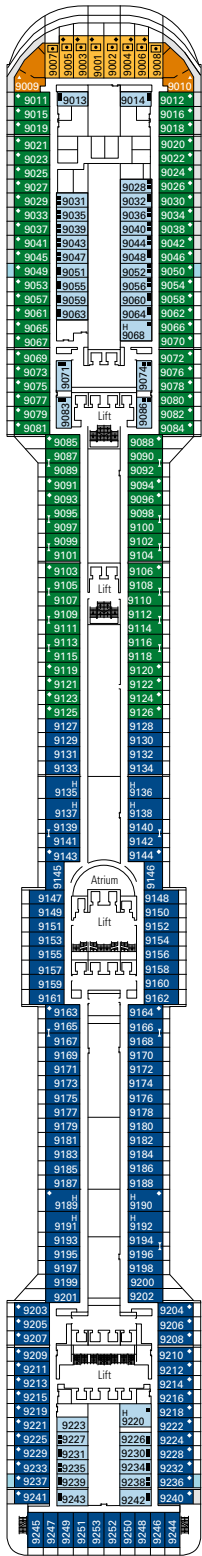

DECK PLAN & ACCOMMODATION

4.363 GUESTS
1.637 CABINS

CASINO DELLE PALME

DECK 4
MAGICO

DECK 5
FANTASIA

DECK 6
MAGNIFICO

DECK 7
SUBLIME

DECK 8
FAVOLA

I TROPICI

MANHATTAN BAR

DECK 9
RADIO SO

DECK 10
SO GNO

DECK 11
MERA VIGLIA

DECK 12
INCANTO

DECK 13
ARCOBALENO

Sun Deck 18
 Aurora Deck 16
 Splendido Deck 15
 Miraggio Deck 14
 Arcobaleno Deck 13
 Incanto Deck 12
 Meraviglia Deck 11
 Sogno Deck 10
 Radioso Deck 9
 Favola Deck 8
 Sublime Deck 7
 Magnifico Deck 6
 Fantasia Deck 5
 Magico Deck 4

Sun Deck 18

MSC YACHT CLUB

1.637 CABINS

Royal Suites	2
Executive & Family Suites	3
Deluxe Suites*	66
Suites	36
Balcony*	1.143
Ocean View*	93
Interior*	294

* Including cabins for guests with disabilities or reduced mobility.