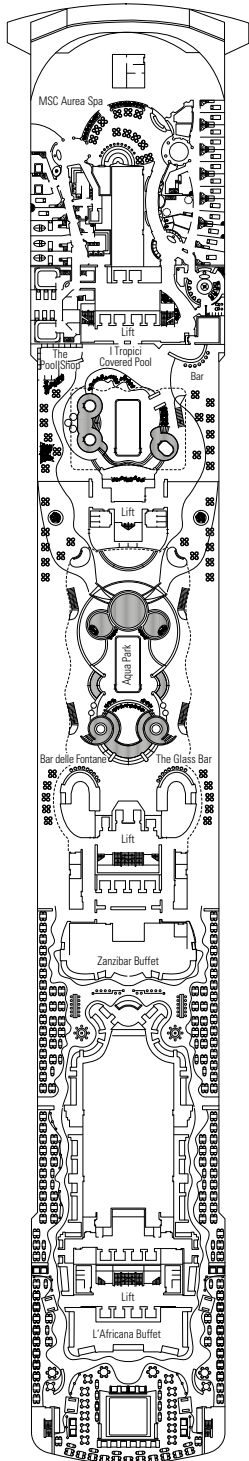

DECK PLAN & ACCOMMODATION

4.363 GUESTS
1.637 CABINS

CASINO DELLE PALME

DECK 4
MAGICO

DECK 5
FANTASIA

DECK 6
MAGNIFICO

DECK 7
SUBLIME

DECK 8
FAVOLA

I TROPICI

MANHATTAN BAR

DECK 9
RADIO SO

DECK 10
SO GNO

DECK 11
MERA VIGLIA

DECK 12
INCANTO

DECK 13
ARCOBALENO

Sun Deck 18
 Aurora Deck 16
 Splendido Deck 15
 Miraggio Deck 14
 Arcobaleno Deck 13
 Incanto Deck 12
 Meraviglia Deck 11
 Sogno Deck 10
 Radioso Deck 9
 Favola Deck 8
 Sublime Deck 7
 Magnifico Deck 6
 Fantasia Deck 5
 Magico Deck 4

Sun Deck 18

MSC YACHT CLUB

1.637 CABINS

Royal Suites	2
Executive & Family Suites	3
Deluxe Suites*	66
Suites	36
Balcony*	1.143
Ocean View*	93
Interior*	294

* Including cabins for guests with disabilities or reduced mobility.

LEGEND

- ▲ Sofa bed
- ◆ Double sofa bed
- 3rd bed is a pullman bed
- 3rd and 4th beds are pullman beds
- ↔ Connecting cabins
- ◻ Cabin with panoramic sealed window
- H Cabin for guests with disabilities or reduced mobility
- ◐ Cabins with partial view
- Balcony with metal balustrade
- Balcony with half glass half metal balustrade