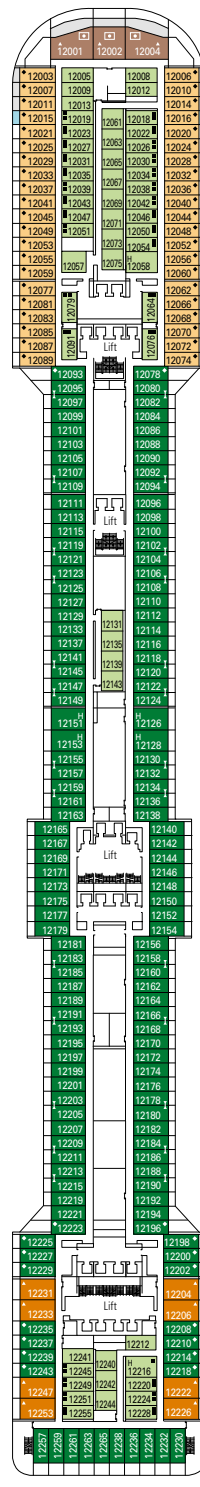

DECK PLAN & ACCOMMODATION

4.363 GUESTS
1.637 CABINS

CASINO DELLE PALME

DECK 4
MAGICO

DECK 5
FANTASIA

DECK 6
MAGNIFICO

DECK 7
SUBLIME

DECK 8
FAVOLA

I TROPICI

MANHATTAN BAR

DECK 9
RADIO SO

DECK 10
SO GNO

DECK 11
MERA VIGLIA

DECK 12
INCANTO

DECK 13
ARCOBALENO

Sun Deck 18
 Aurora Deck 16
 Splendido Deck 15
 Miraggio Deck 14
 Arcobaleno Deck 13
 Incanto Deck 12
 Meraviglia Deck 11
 Sogno Deck 10
 Radioso Deck 9
 Favola Deck 8
 Sublime Deck 7
 Magnifico Deck 6
 Fantasia Deck 5
 Magico Deck 4

Sun Deck 18

MSC YACHT CLUB

1.637 CABINS

Royal Suites	2
Executive & Family Suites	3
Deluxe Suites*	66
Suites	36
Balcony*	1.143
Ocean View*	93
Interior*	294

* Including cabins for guests with disabilities or reduced mobility.