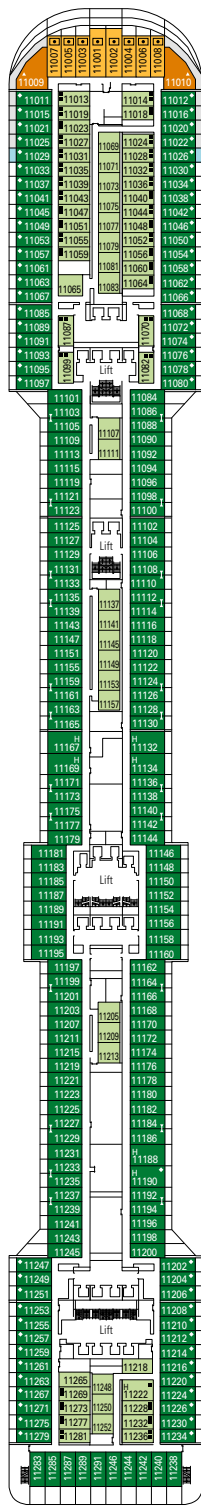

DECK PLAN & ACCOMMODATION

4.363 GUESTS
1.637 CABINS

CASINO DELLE PALME

DECK 4
MAGICO

DECK 5
FANTASIA

DECK 6
MAGNIFICO

DECK 7
SUBLIME

DECK 8
FAVOLA

I TROPICI

MANHATTAN BAR

DECK 9
RADIO SO

DECK 10
SO GNO

DECK 11
MERA VIGLIA

DECK 12
INCANTO

DECK 13
ARCOBALENO

Sun Deck 18
 Aurora Deck 16
 Splendido Deck 15
 Miraggio Deck 14
 Arcobaleno Deck 13
 Incanto Deck 12
 Meraviglia Deck 11
 Sogno Deck 10
 Radioso Deck 9
 Favola Deck 8
 Sublime Deck 7
 Magnifico Deck 6
 Fantasia Deck 5
 Magico Deck 4

Sun Deck 18

MSC YACHT CLUB

1.637 CABINS

Royal Suites	2
Executive & Family Suites	3
Deluxe Suites*	66
Suites	36
Balcony*	1.143
Ocean View*	93
Interior*	294

* Including cabins for guests with disabilities or reduced mobility.