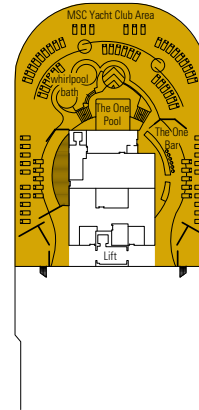

DECK PLAN & ACCOMMODATION

4.363 GUESTS
1.637 CABINS

CASINO DELLE PALME

DECK 4
MAGICO

DECK 5
FANTASIA

DECK 6
MAGNIFICO

DECK 7
SUBLIME

DECK 8
FAVOLA

I TROPICI

MANHATTAN BAR

DECK 9
RADIO SO

DECK 10
SO GNO

DECK 11
MERA VIGLIA

DECK 12
INCANTO

DECK 13
ARCOBALENO

Sun Deck 18
 Aurora Deck 16
 Splendido Deck 15
 Miraggio Deck 14
 Arcobaleno Deck 13
 Incanto Deck 12
 Meraviglia Deck 11
 Sogno Deck 10
 Radioso Deck 9
 Favola Deck 8
 Sublime Deck 7
 Magnifico Deck 6
 Fantasia Deck 5
 Magico Deck 4

Sun Deck 18

MSC YACHT CLUB

1.637 CABINS

Royal Suites	2
Executive & Family Suites	3
Deluxe Suites*	66
Suites	36
Balcony*	1.143
Ocean View*	93
Interior*	294

* Including cabins for guests with disabilities or reduced mobility.

CABINS CATEGORIES

BELLA › Interior
BELLA › Ocean View
BELLA › Balcony
FANTASTICA › Interior
FANTASTICA › Ocean View
FANTASTICA › Balcony
FANTASTICA › Family Cabin**

AUREA › Balcony
AUREA › Suite°
AUREA › Suite with Balcony
MSC YACHT CLUB › Deluxe Suite
MSC YACHT CLUB › Executive & Family Suite°
MSC YACHT CLUB › Royal Suite