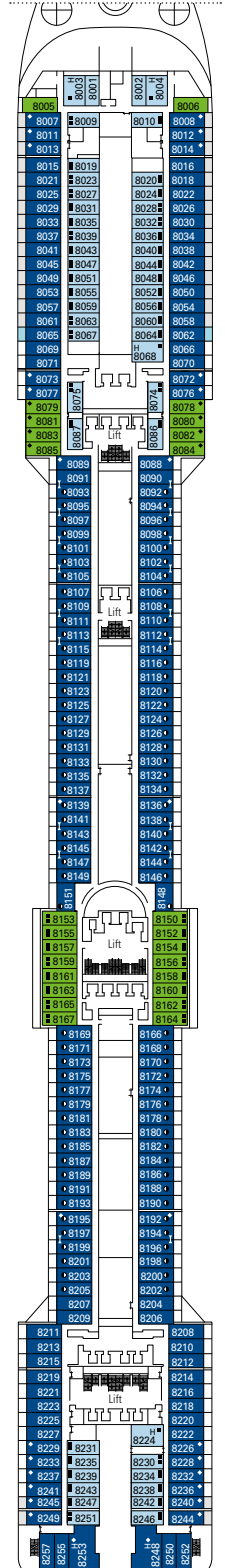

DECK PLAN & ACCOMMODATION

4.363 GUESTS
1.637 CABINS

CASINO DELLE PALME

DECK 4
MAGICO

DECK 5
FANTASIA

DECK 6
MAGNIFICO

DECK 7
SUBLIME

DECK 8
FAVOLA

I TROPICI

MANHATTAN BAR

DECK 9
RADIO SO

DECK 10
SO GNO

DECK 11
MERA VIGLIA

DECK 12
INCANTO

DECK 13
ARCOBALENO

Sun Deck 18
 Aurora Deck 16
 Splendido Deck 15
 Miraggio Deck 14
 Arcobaleno Deck 13
 Incanto Deck 12
 Meraviglia Deck 11
 Sogno Deck 10
 Radioso Deck 9
 Favola Deck 8
 Sublime Deck 7
 Magnifico Deck 6
 Fantasia Deck 5
 Magico Deck 4

Sun Deck 18

MSC YACHT CLUB

1.637 CABINS

Royal Suites	2
Executive & Family Suites	3
Deluxe Suites*	66
Suites	36
Balcony*	1.143
Ocean View*	93
Interior*	294

* Including cabins for guests with disabilities or reduced mobility.