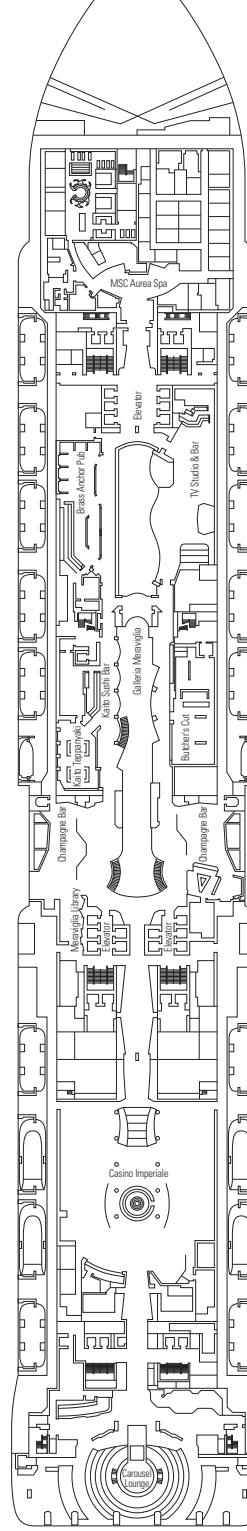

# DECK PLAN & ACCOMMODATIONS

2,244 STATEROOMS  
5,655 GUESTS

GALLERIA MERAVIGLIA

DECK 4  
KOS

DECK 5  
COLOSSEO

DECK 6  
PETRA

DECK 7  
TAJ MAHAL

DECK 8  
MACHU PICCHU

BROADWAY THEATER

BUTCHER'S CUT

DECK 9 ALHAMBRA      DECK 10 HAGIA SOPHIA      DECK 11 ACROPOLIS      DECK 12 GRAND CANYON      DECK 13 KILIMANJARO      DECK 14 ANGKOR WAT