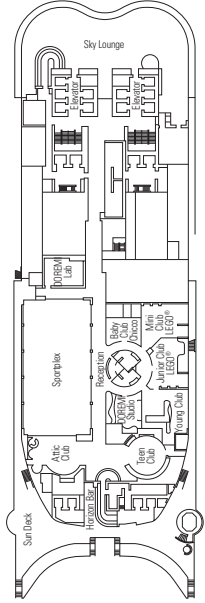

DECK 15
TOUR EIFFEL

DECK 16
IGUAZU

DECK 18
PYRAMIDS

DECK 19
BABYLON