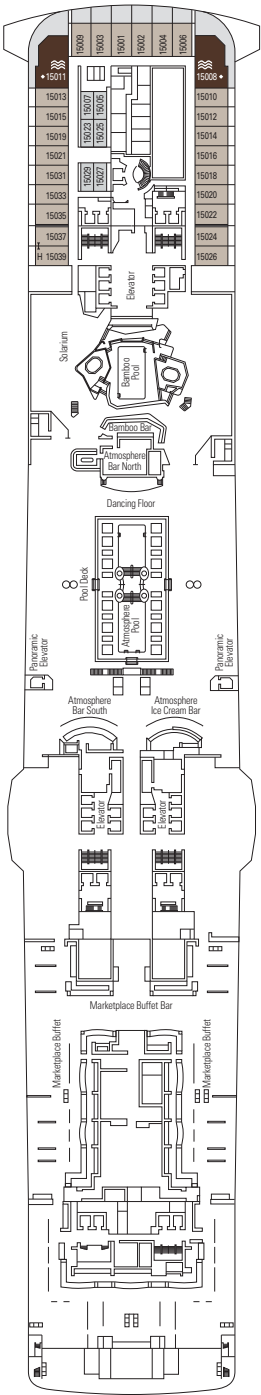

DECK 15
TOUR EIFFEL

DECK 18
PYRAMIDS

DECK 19
BABYLON