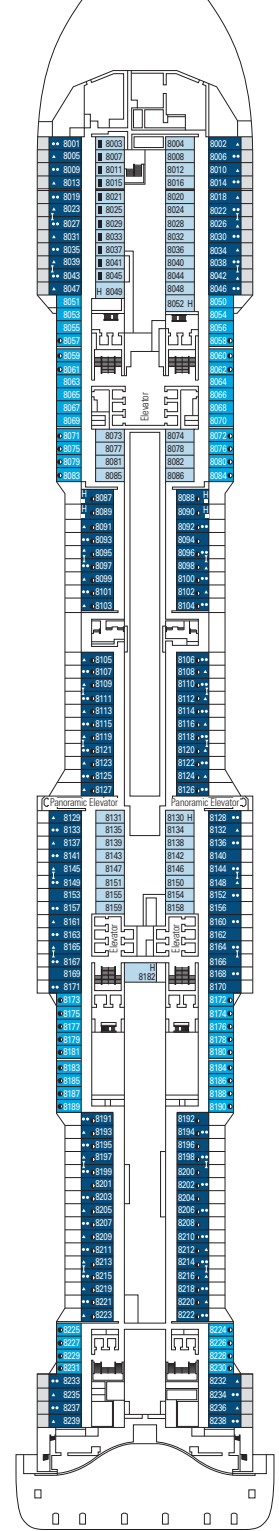

# DECK PLAN & ACCOMMODATIONS

2,244 STATEROOMS  
5,655 GUESTS

GALLERIA MERAVIGLIA

DECK 4  
KOS

DECK 5  
COLOSSEO

DECK 6  
PETRA

DECK 7  
TAJ MAHAL

DECK 8  
MACHU PICCHU

BROADWAY THEATER

BUTCHER'S CUT

DECK 9 ALHAMBRA      DECK 10 HAGIA SOPHIA      DECK 11 ACROPOLIS      DECK 12 GRAND CANYON      DECK 13 KILIMANJARO      DECK 14 ANGKOR WAT

### 2,244 STATEROOMS

Royal Suites	2
Deluxe Suites*	78
Interior Suites	15
Duplex Suites	8
Suites	10
Balcony*	1,306
Ocean View	136
Interior*	657
Interior Studio	32

\* Including staterooms for guests with disabilities or reduced mobility.