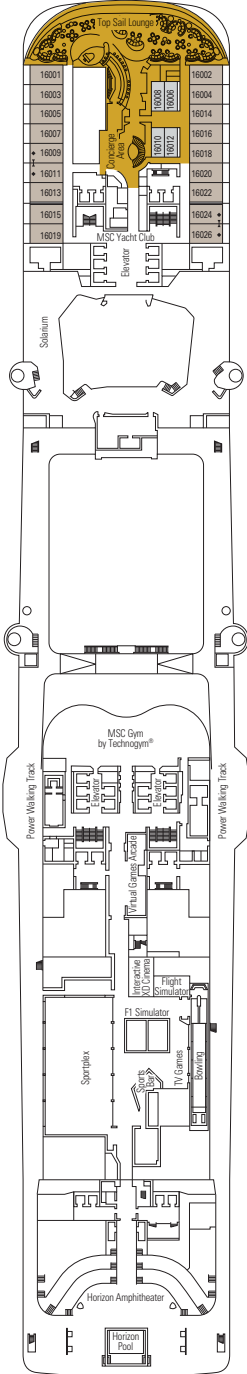

DECK 16
IGUAZU

DECK 18
PYRAMIDS

DECK 19
BABYLON