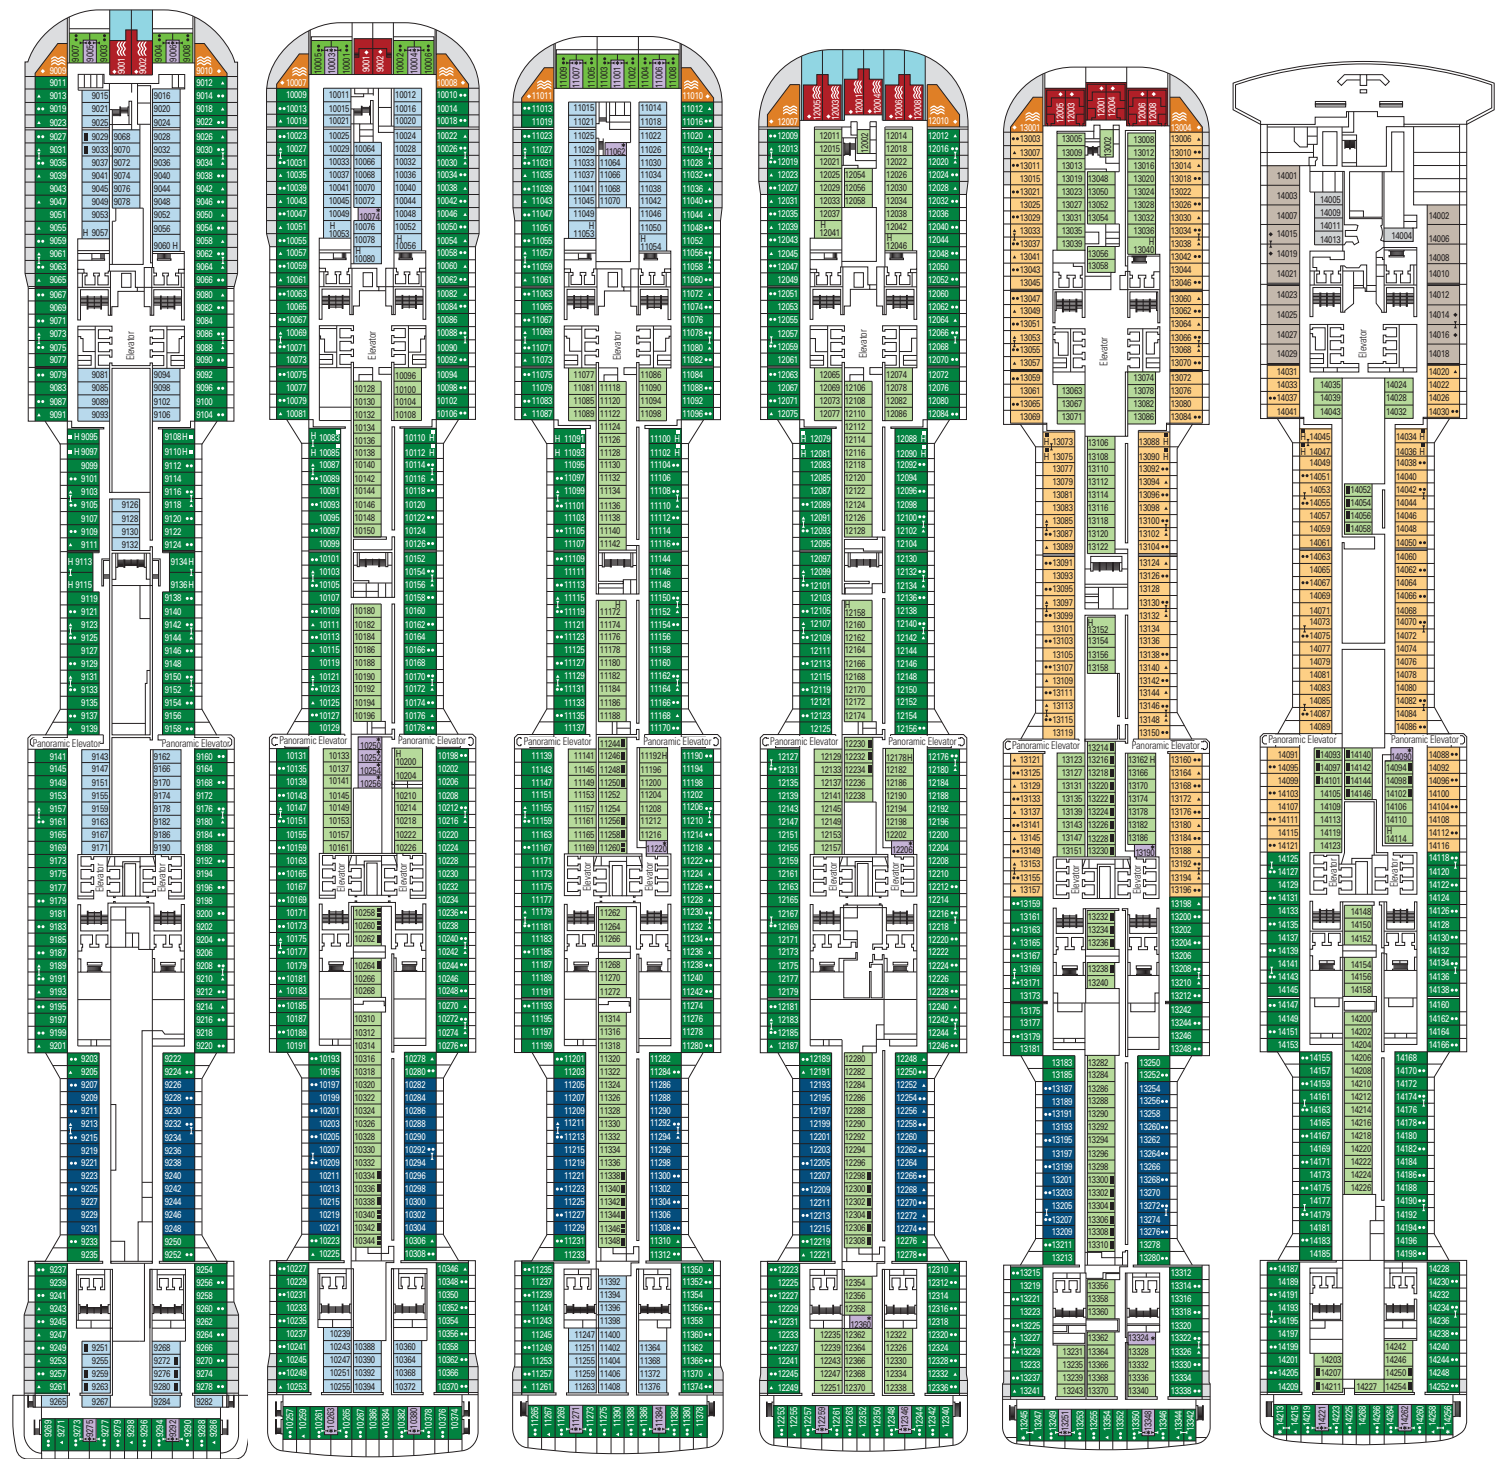

# DECK PLAN & ACCOMMODATIONS

2,244 STATEROOMS  
5,655 GUESTS

GALLERIA MERAVIGLIA

DECK 4  
KOS

DECK 5  
COLOSSEO

DECK 6  
PETRA

DECK 7  
TAJ MAHAL

DECK 8  
MACHU PICCHU

BROADWAY THEATER

BUTCHER'S CUT

DECK 9 ALHAMBRA      DECK 10 HAGIA SOPHIA      DECK 11 ACROPOLIS      DECK 12 GRAND CANYON      DECK 13 KILIMANJARO      DECK 14 ANGKOR WAT

## MSC YACHT CLUB

DECK 19  
BABYLON