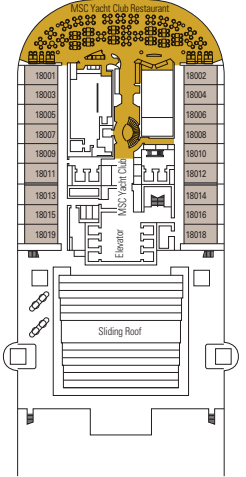

DECK 15
TOUR EIFFEL

DECK 16
IGUAZU

DECK 18
PYRAMIDS

DECK 19
BABYLON