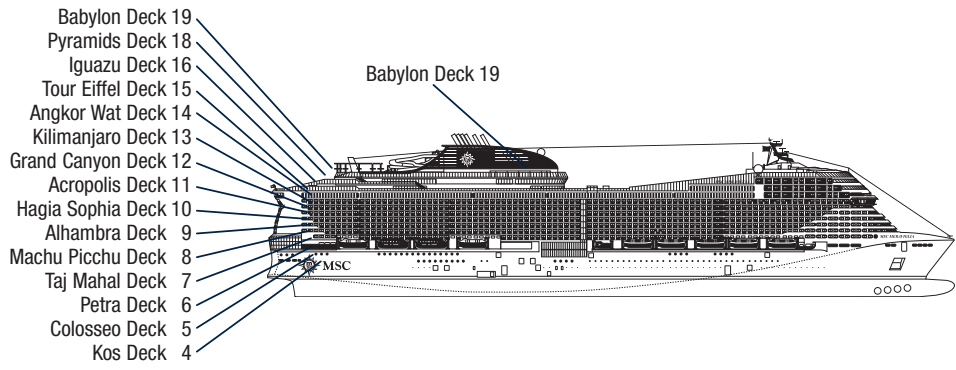

# DECK PLAN & ACCOMMODATIONS

2,244 STATEROOMS  
5,655 GUESTS

GALLERIA MERAVIGLIA

DECK 4  
KOS

DECK 5  
COLOSSEO

DECK 6  
PETRA

DECK 7  
TAJ MAHAL

DECK 8  
MACHU PICCHU

BROADWAY THEATER

BUTCHER'S CUT

DECK 9 ALHAMBRA      DECK 10 HAGIA SOPHIA      DECK 11 ACROPOLIS      DECK 12 GRAND CANYON      DECK 13 KILIMANJARO      DECK 14 ANGKOR WAT

## MSC YACHT CLUB