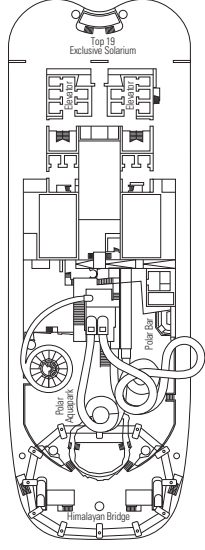

DECK 15
TOUR EIFFEL

DECK 16
IGUAZU

DECK 18
PYRAMIDS

DECK 19
BABYLON