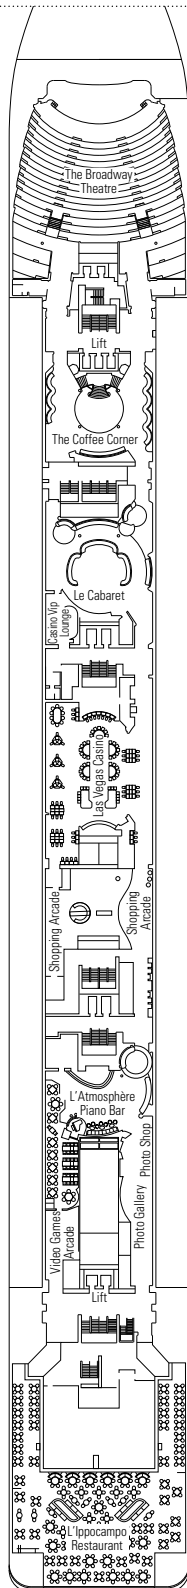

DECK PLAN & ACCOMMODATIONS

992 CABINS
2.679 GUESTS

LE PISCINE

DECK 5
VERDI

DECK 6
PUCCINI

DECK 7
SCARLATTI

DECK 8
PAGANINI

DECK 9
ALBINONI

- Sun Deck, Minigolf Deck 13
- Rossini Deck 12
- Vivaldi Deck 11
- Bellini Deck 10
- Albinoni Deck 9
- Paganini Deck 8
- Scarlatti Deck 7
- Puccini Deck 6
- Verdi Deck 5

992 Cabins

Suites	130
Balcony	94
Ocean View	345
Outside with Partial View	64
Interior*	357

* Including cabins for guests with disabilities or reduced mobility.

CABINS CATEGORIES

- BELLA > Interior
- BELLA > Outside with Partial View

- FANTASTICA > Interior
- FANTASTICA > Ocean View
- FANTASTICA > Balcony
- FANTASTICA > Suite

- AUREA > Balcony
- AUREA > Suite

- 3rd bed available in all categories except for Outside with Partial View Bella.
- 4th bed available in all categories except for Outside with Partial View Bella, Balcony and Suites.
- All cabins have one double bed convertible to two single beds, except cabins for guests with disabilities or reduced mobility (H).