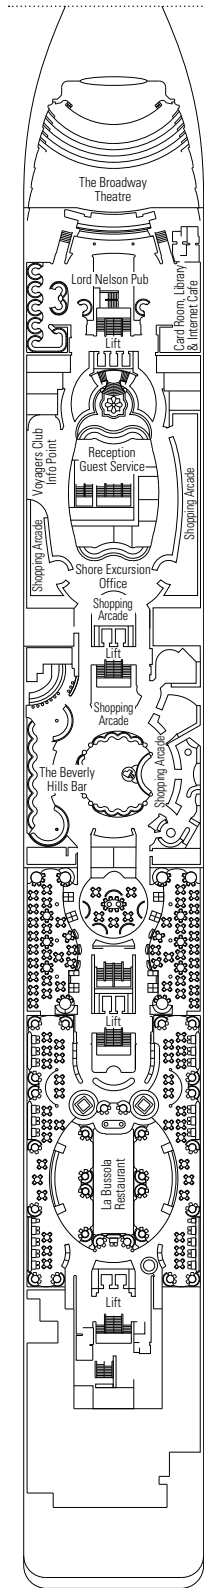

DECK PLAN & ACCOMMODATIONS

992 CABINS
2.679 GUESTS

LE PISCINE

DECK 5
VERDI

DECK 6
PUCCINI

DECK 7
SCARLATTI

DECK 8
PAGANINI

DECK 9
ALBINONI

- Sun Deck, Minigolf Deck 13
- Rossini Deck 12
- Vivaldi Deck 11
- Bellini Deck 10
- Albinoni Deck 9
- Paganini Deck 8
- Scarlatti Deck 7
- Puccini Deck 6
- Verdi Deck 5

992 Cabins

Suites	130
Balcony	94
Ocean View	345
Outside with Partial View	64
Interior*	357

* Including cabins for guests with disabilities or reduced mobility.

CABINS CATEGORIES

- BELLA > Interior
- BELLA > Outside with Partial View

- FANTASTICA > Interior
- FANTASTICA > Ocean View
- FANTASTICA > Balcony
- FANTASTICA > Suite

- AUREA > Balcony
- AUREA > Suite

- 3rd bed available in all categories except for Outside with Partial View Bella.
- 4th bed available in all categories except for Outside with Partial View Bella, Balcony and Suites.
- All cabins have one double bed convertible to two single beds, except cabins for guests with disabilities or reduced mobility (H).