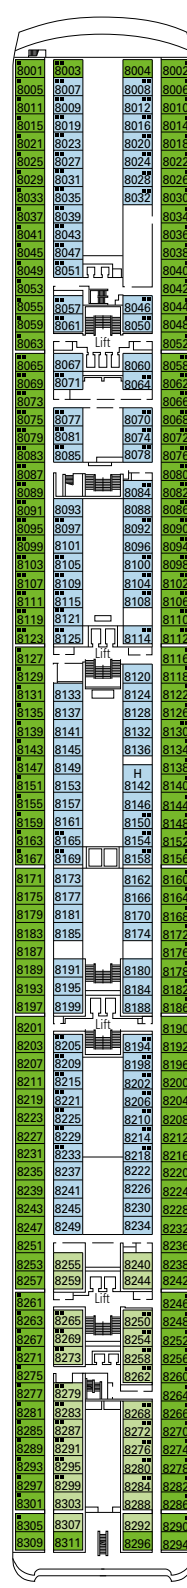

DECK PLAN & ACCOMMODATIONS

992 CABINS
2.679 GUESTS

LE PISCINE

DECK 5
VERDI

DECK 6
PUCCINI

DECK 7
SCARLATTI

DECK 8
PAGANINI

DECK 9
ALBINONI

- Sun Deck, Minigolf Deck 13
- Rossini Deck 12
- Vivaldi Deck 11
- Bellini Deck 10
- Albinoni Deck 9
- Paganini Deck 8
- Scarlatti Deck 7
- Puccini Deck 6
- Verdi Deck 5

992 Cabins

Suites	130
Balcony	94
Ocean View	345
Outside with Partial View	64
Interior*	357

* Including cabins for guests with disabilities or reduced mobility.

CABINS CATEGORIES

- BELLA > Interior
- BELLA > Outside with Partial View

- FANTASTICA > Interior
- FANTASTICA > Ocean View
- FANTASTICA > Balcony
- FANTASTICA > Suite

- AUREA > Balcony
- AUREA > Suite

- 3rd bed available in all categories except for Outside with Partial View Bella.
- 4th bed available in all categories except for Outside with Partial View Bella, Balcony and Suites.
- All cabins have one double bed convertible to two single beds, except cabins for guests with disabilities or reduced mobility (H).