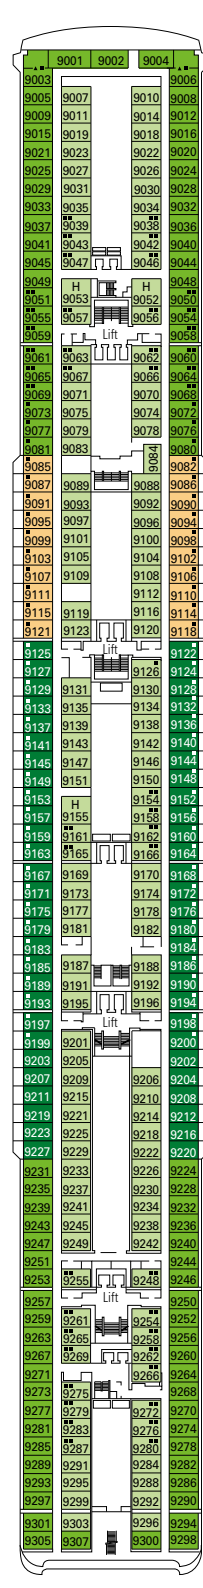

DECK PLAN & ACCOMMODATIONS

992 CABINS
2.679 GUESTS

LE PISCINE

DECK 5
VERDI

DECK 6
PUCCINI

DECK 7
SCARLATTI

DECK 8
PAGANINI

DECK 9
ALBINONI

- Sun Deck, Minigolf Deck 13
- Rossini Deck 12
- Vivaldi Deck 11
- Bellini Deck 10
- Albinoni Deck 9
- Paganini Deck 8
- Scarlatti Deck 7
- Puccini Deck 6
- Verdi Deck 5

992 Cabins

Suites	130
Balcony	94
Ocean View	345
Outside with Partial View	64
Interior*	357

* Including cabins for guests with disabilities or reduced mobility.

CABINS CATEGORIES

- BELLA > Interior
- BELLA > Outside with Partial View

- FANTASTICA > Interior
- FANTASTICA > Ocean View
- FANTASTICA > Balcony
- FANTASTICA > Suite

- AUREA > Balcony
- AUREA > Suite

- 3rd bed available in all categories except for Outside with Partial View Bella.
- 4th bed available in all categories except for Outside with Partial View Bella, Balcony and Suites.
- All cabins have one double bed convertible to two single beds, except cabins for guests with disabilities or reduced mobility (H).