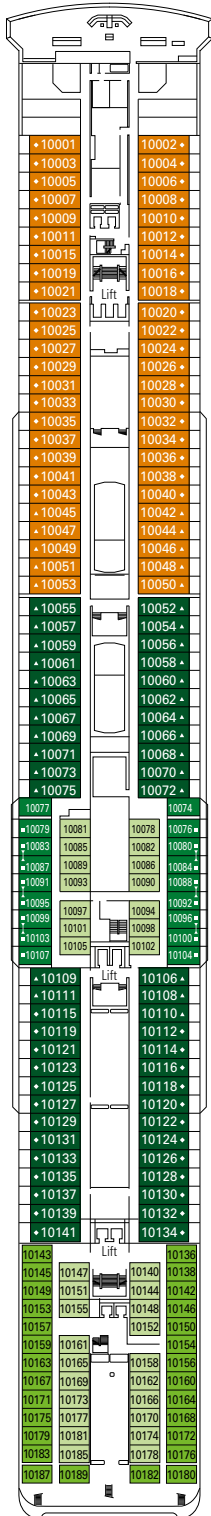

DECK 10
BELLINI

DECK 11
VIVALDI

DECK 12
ROSSINI

MINIGOLF DECK 13
SUN DECK