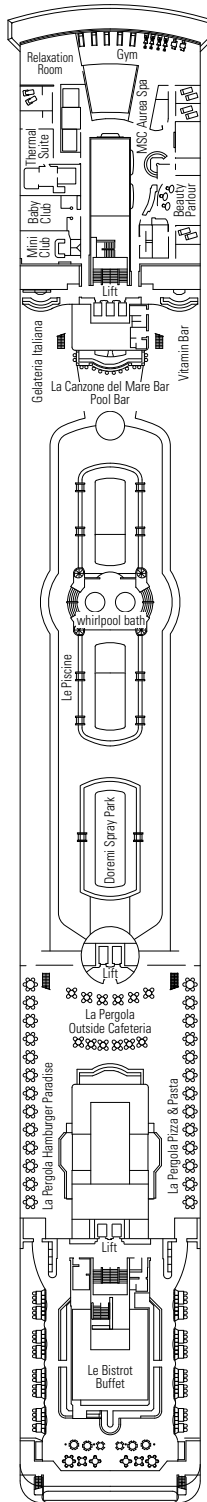

DECK 10
BELLINI

DECK 11
VIVALDI

DECK 12
ROSSINI

MINIGOLF DECK 13
SUN DECK