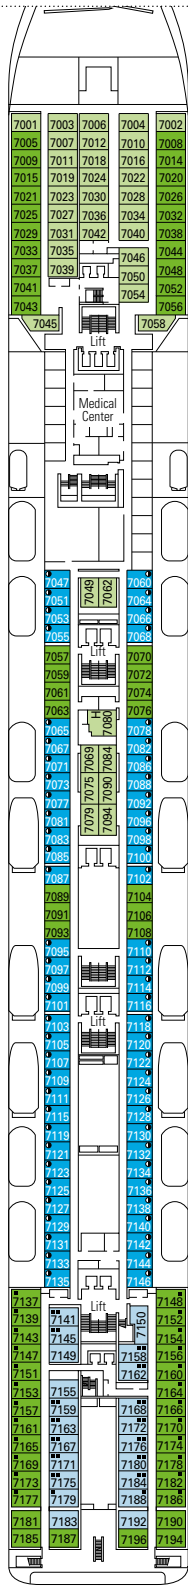

DECK PLAN & ACCOMMODATIONS

992 CABINS
2.679 GUESTS

LE PISCINE

DECK 5
VERDI

DECK 6
PUCCINI

DECK 7
SCARLATTI

DECK 8
PAGANINI

DECK 9
ALBINONI

- Sun Deck, Minigolf Deck 13
- Rossini Deck 12
- Vivaldi Deck 11
- Bellini Deck 10
- Albinoni Deck 9
- Paganini Deck 8
- Scarlatti Deck 7
- Puccini Deck 6
- Verdi Deck 5

992 Cabins

Suites	130
Balcony	94
Ocean View	345
Outside with Partial View	64
Interior*	357

* Including cabins for guests with disabilities or reduced mobility.

CABINS CATEGORIES

- BELLA > Interior
- BELLA > Outside with Partial View

- FANTASTICA > Interior
- FANTASTICA > Ocean View
- FANTASTICA > Balcony
- FANTASTICA > Suite

- AUREA > Balcony
- AUREA > Suite

- 3rd bed available in all categories except for Outside with Partial View Bella.
- 4th bed available in all categories except for Outside with Partial View Bella, Balcony and Suites.
- All cabins have one double bed convertible to two single beds, except cabins for guests with disabilities or reduced mobility (H).