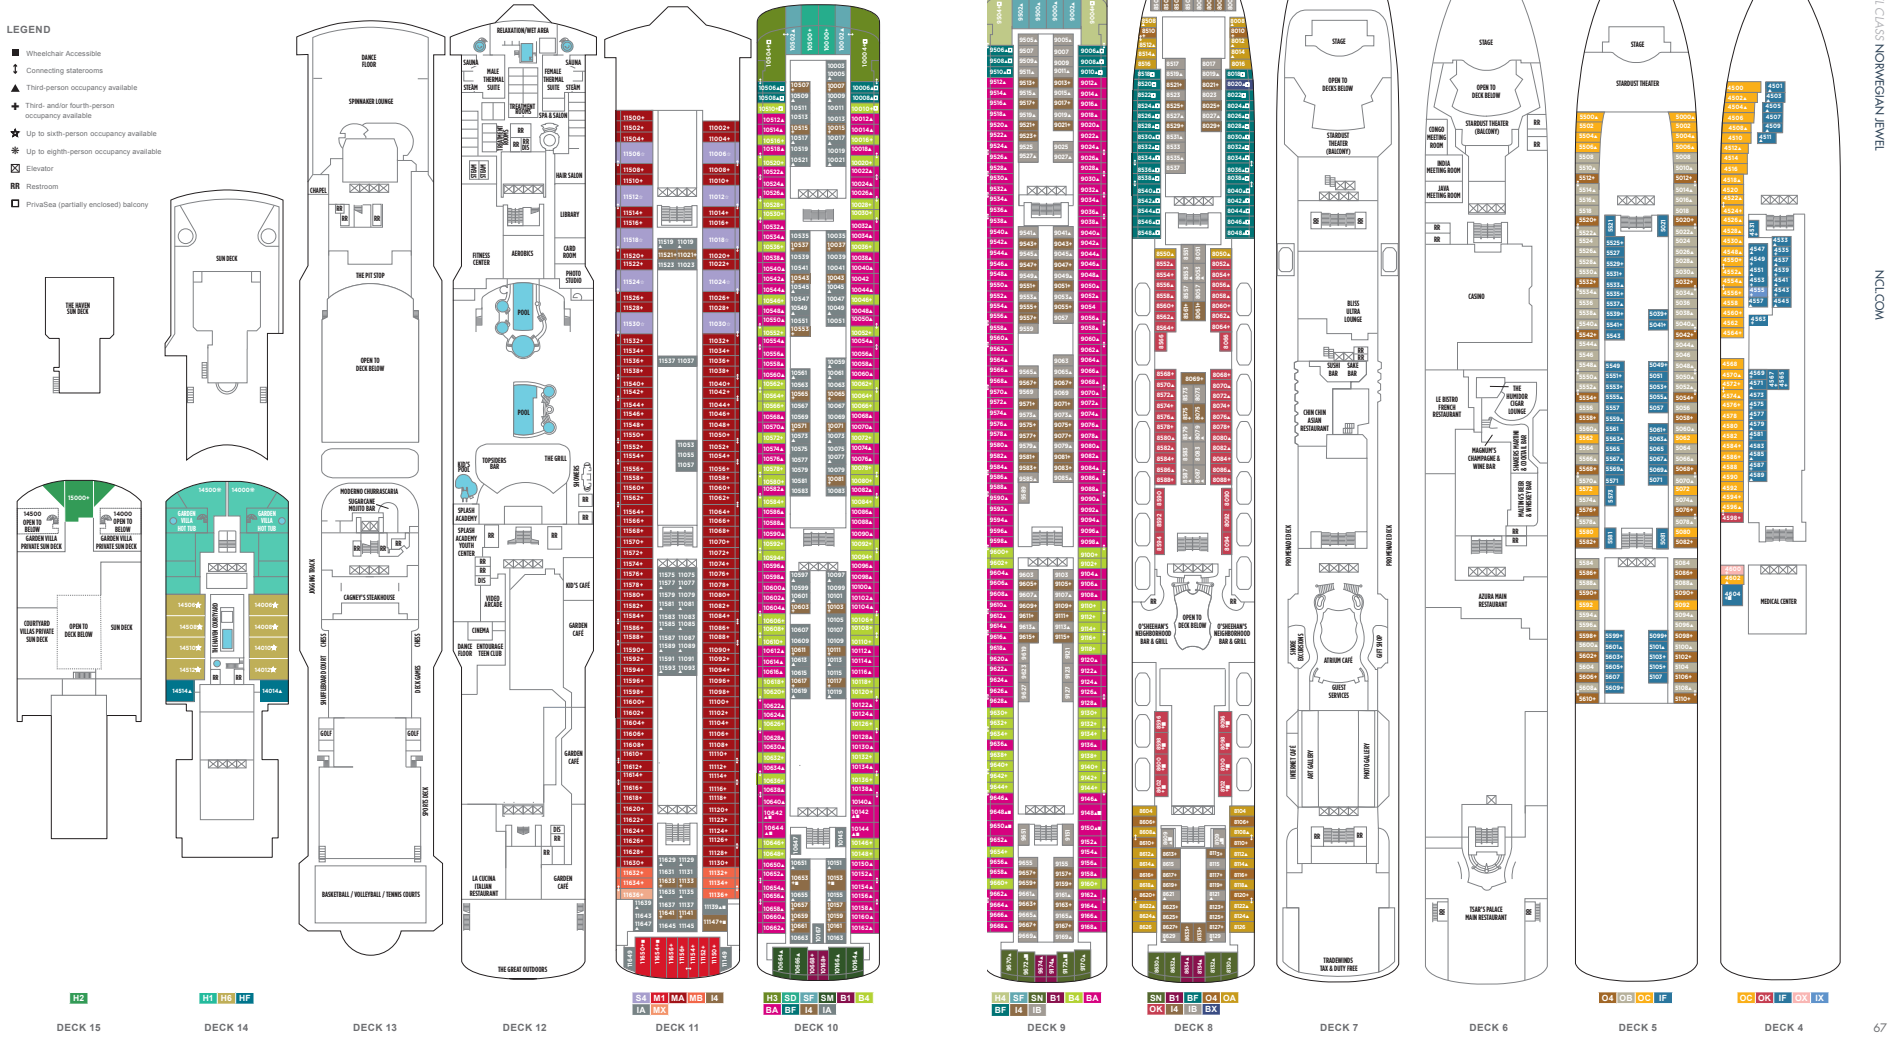

DECK PLANS NORWEGIAN JADE JEWEL-CLASS

Deck plans shown are of Norwegian Jade. The deck plans of **Norwegian Gem**, **Norwegian Jewel** and **Norwegian Pearl** differ slightly from the staterooms, categories and public areas shown below. For more information see ncl.com

Deck plans and information subject to changes.

LEGEND

STATEROOM FEATURES

All staterooms aboard Norwegian Jade have a phone, TV, air conditioning, refrigerator, safe, duvet, bathroom with shower and hair dryer. All lower beds are convertible to a queen-size bed.

Detailed category descriptions: ncl.com

JEWEL CLASS NORWEGIAN JEWEL

NCL.COM