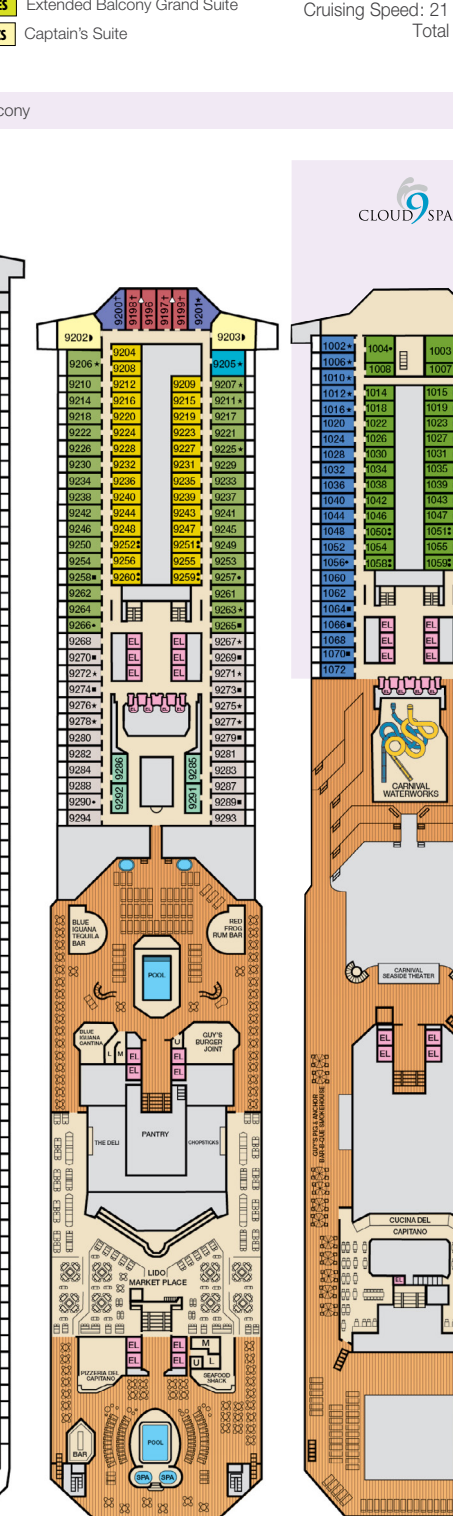

CATEGORIES

- 1A Interior Upper/Lower
- PT Porthole
- 4A 4B 4C 4D 4E 4F 4G 4H Interior
- 4J Interior with Picture Window (walkway view)
- 6A 6B 6C 6D Ocean View
- 6J Scenic Ocean View
- 6K Scenic Grand Ocean View
- 8A 8B 8C 8D 8E Balcony
- 8M 8N Aft-View Extended Balcony
- 9B Premium Balcony
- 9C Premium Vista Balcony
- 0S Ocean Suite
- 6S Grand Suite
- ES Extended Balcony Grand Suite
- CS Captain's Suite

Gross Tonnage: 101,509 Length: 893 Feet Beam: 116 Feet
Cruising Speed: 21 Knots Guest Capacity: 2,984 (Double Occupancy)
Total Staff: 1,108 Registry: The Bahamas

Riviera • Deck 1

Main • Deck 2

Lobby • Deck 3

Atlantic • Deck 4

Promenade • Deck 5

Upper • Deck 6

Empress • Deck 7

Verandah • Deck 8

Lido • Deck 9

Panorama • Deck 10

Aft Spa • Deck 11

Aft Sun • Deck 12

Cloud 9 Spa Accommodations 4S Interior 8P 8S Balcony

CLOUD 9 SPA and ACCOMMODATIONS