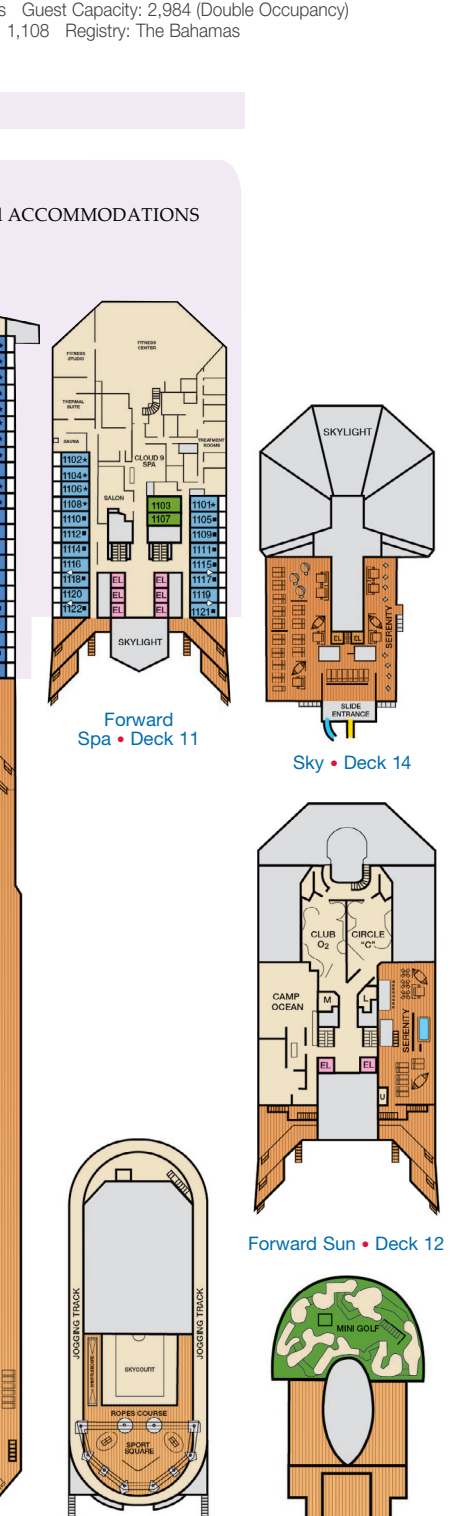

CATEGORIES

- 1A Interior Upper/Lower
- PT Porthole
- 4A 4B 4C 4D 4E 4F 4G 4H Interior
- 4J Interior with Picture Window (walkway view)
- 6A 6B 6C 6D Ocean View
- 6J Scenic Ocean View
- 6K Scenic Grand Ocean View
- 8A 8B 8C 8D 8E Balcony
- 8M 8N Aft-View Extended Balcony
- 9B Premium Balcony
- 9C Premium Vista Balcony
- 0S Ocean Suite
- 6S Grand Suite
- ES Extended Balcony Grand Suite
- CS Captain's Suite

Gross Tonnage: 101,509 Length: 893 Feet Beam: 116 Feet
Cruising Speed: 21 Knots Guest Capacity: 2,984 (Double Occupancy)
Total Staff: 1,108 Registry: The Bahamas

Riviera • Deck 1

Main • Deck 2

Lobby • Deck 3

Atlantic • Deck 4

Promenade • Deck 5

Upper • Deck 6

Empress • Deck 7

Verandah • Deck 8

Lido • Deck 9

Panorama • Deck 10

Aft Spa • Deck 11

Aft Sun • Deck 12

Cloud 9 Spa Accommodations 4S Interior 8P 8S Balcony

CLOUD 9 SPA and ACCOMMODATIONS