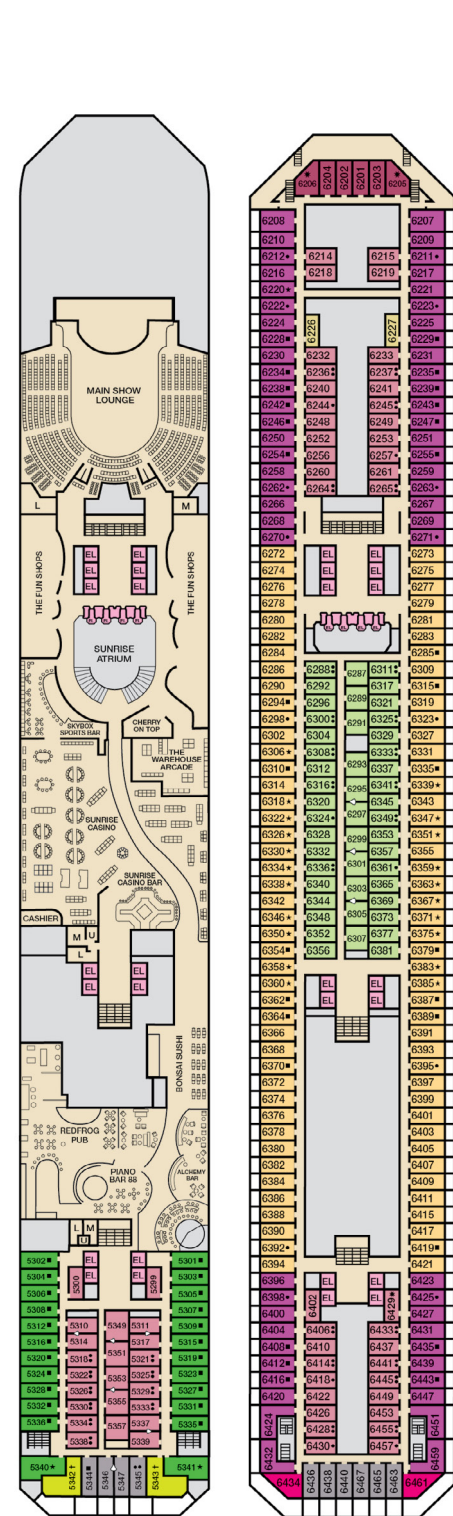

ACCOMMODATIONS SYMBOL LEGEND

- ▲ Twin Bed and Single Sofa Bed
- ★ 2 Twin Beds (convert to King) and Single Sofa Bed
- 2 Twin Beds (convert to King) and 1 Upper Pullman
- 2 Twin Beds (convert to King) and 2 Upper Pullmans
- 2 Twin Beds (convert to King), Single Sofa Bed and 1 Upper Pullman

- 4A 4B 4C 4D 4E 4F 4G Interior staterooms:
Beds do not convert to King when both Upper Pullmans in use.
- 68 Staterooms with obstructed views: 2428, 2429.
- ⊘ All accommodations are non-smoking.

Accessible staterooms are available for guests with disabilities. Please contact Guest Access Services at 1-800-438-6744 ext. 70025 for details, or visit

CATEGORIES

- 1A Interior Upper/Lower
- PT Porthole
- 4A 4B 4C 4D 4E 4F 4G 4H Interior
- 4J Interior with Picture Window (walkway view)
- 6A 6B 6C 6D Ocean View
- 6J Scenic Ocean View
- 6K Scenic Grand Ocean View
- 8A 8B 8C 8D 8E Balcony
- 8M 8N Aft-View Extended Balcony
- 9B Premium Balcony
- 9C Premium Vista Balcony
- 0S Ocean Suite
- 6S Grand Suite
- ES Extended Balcony Grand Suite
- CS Captain's Suite

Gross Tonnage: 101,509 Length: 893 Feet Beam: 116 Feet
Cruising Speed: 21 Knots Guest Capacity: 2,984 (Double Occupancy)
Total Staff: 1,108 Registry: The Bahamas

Riviera • Deck 1

Main • Deck 2

Lobby • Deck 3