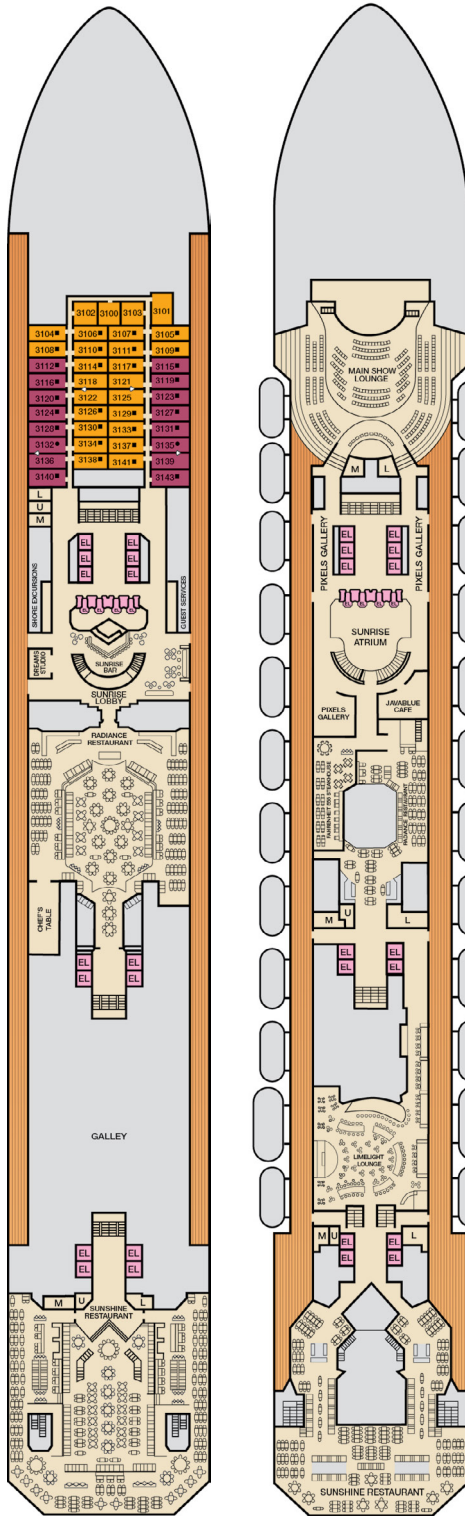

- † 2 Twin Beds (convert to King) and Double Sofa Bed
- ▷ 2 Twin Beds (convert to King), Double Sofa Bed and 1 Lower Pullman
- ◆ Stateroom with 2 Porthole Windows
- ◁ Connecting staterooms (ideal for families and groups of friends)
- ★ Twin beds do not convert to a King Bed.
- U Unisex Wheelchair Accessible Restroom

- 4A 4B 4C 4D 4E 4F 4G Interior staterooms:
Beds do not convert to King when both Upper Pullmans in use.
- 68 Staterooms with obstructed views: 2428, 2429.
- ⊘ All accommodations are non-smoking.

Accessible staterooms are available for guests with disabilities. Please contact Guest Access Services at 1-800-438-6744 ext. 70025 for details, or visit

CATEGORIES

- 1A Interior Upper/Lower
- PT Porthole
- 4A 4B 4C 4D 4E 4F 4G 4H Interior
- 4J Interior with Picture Window (walkway view)
- 6A 6B 6C 6D Ocean View
- 6J Scenic Ocean View
- 6K Scenic Grand Ocean View
- 8A 8B 8C 8D 8E Balcony
- 8M 8N Aft-View Extended Balcony
- 9B Premium Balcony
- 9C Premium Vista Balcony
- 0S Ocean Suite
- 6S Grand Suite
- ES Extended Balcony Grand Suite
- CS Captain's Suite

Gross Tonnage: 101,509 Length: 893 Feet Beam: 116 Feet
Cruising Speed: 21 Knots Guest Capacity: 2,984 (Double Occupancy)
Total Staff: 1,108 Registry: The Bahamas

Riviera • Deck 1

Main • Deck 2

Lobby • Deck 3