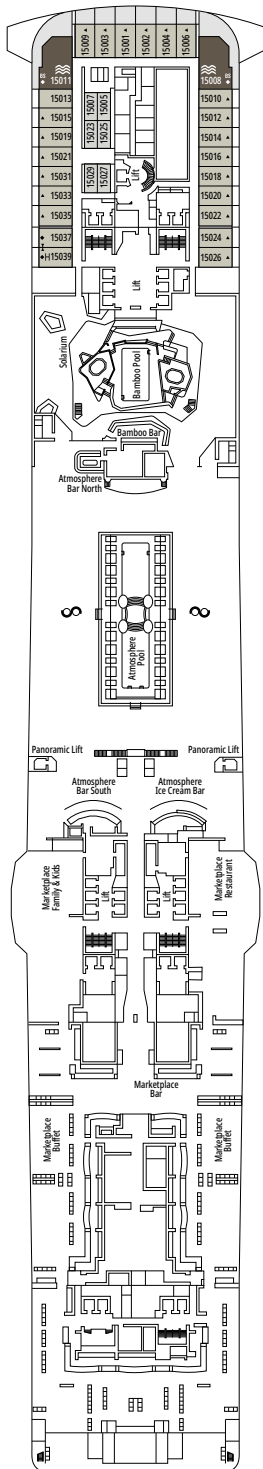

TV STUDIO & BAR

L'ATELIER DU VOYAGEUR

DECK 4
SAINT HELENA

DECK 5
ELBE RIVER

DECK 6
OCEAN CAY

DECK 7
GALÁPAGOS

DECK 8
MARION ISLAND

DELPHI THEATRE

MINI CLUB

DECK 9
BLUE BAY

DECK 10
ROSS SEA

DECK 11
FERNANDO DE NORONHA

DECK 12
RAPA NUI

DECK 13
ZAKYNTHOS

TEENS CLUB

INFINITY BAR

DECK 14
GOLFE DU MORBIHAN

DECK 15
CINQUE TERRE

DECK 16
GREAT BARRIER REEF

DECK 18
PORTUGUESE ISLAND

DECK 19
PALAU