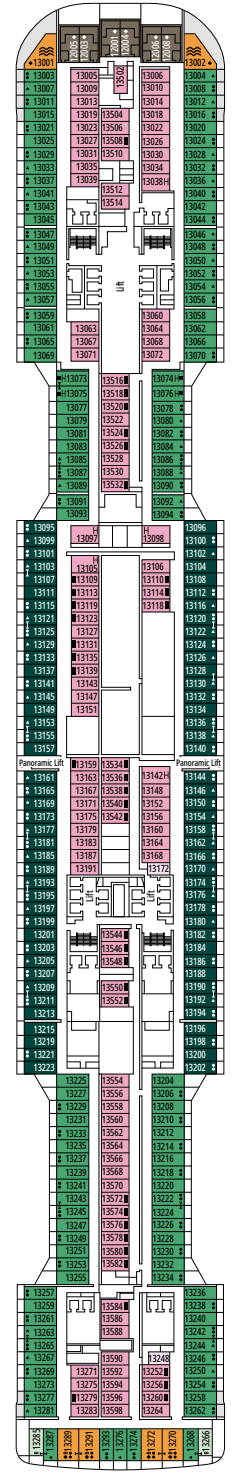

TV STUDIO & BAR

L'ATELIER DU VOYAGEUR

DECK 4
SAINT HELENA

DECK 5
ELBE RIVER

DECK 6
OCEAN CAY

DECK 7
GALÁPAGOS

DECK 8
MARION ISLAND

DELPHI THEATRE

MINI CLUB

DECK 9
BLUE BAY

DECK 10
ROSS SEA

DECK 11
FERNANDO DE NORONHA

DECK 12
RAPA NUI

DECK 13
ZAKYNTHOS

TEENS CLUB

INFINITY BAR

DECK 14
GOLFE DU MORBIHAN

DECK 15
CINQUE TERRE

DECK 16
GREAT BARRIER REEF

DECK 18
PORTUGUESE ISLAND

DECK 19
PALAU