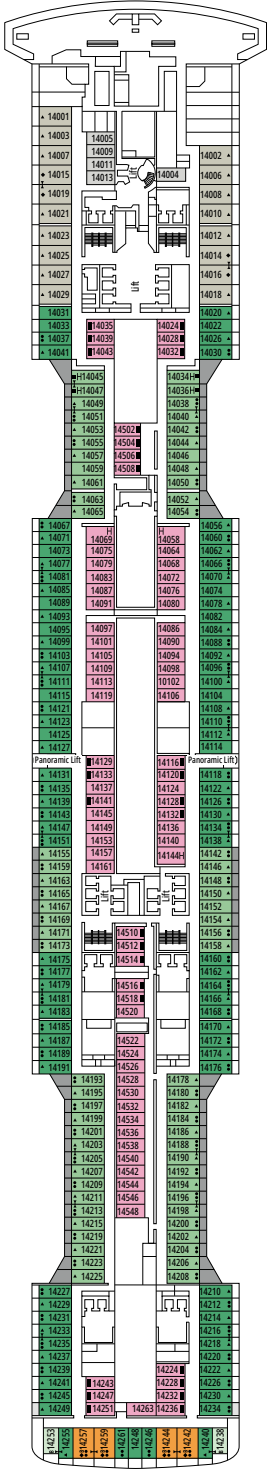

TV STUDIO & BAR

L'ATELIER DU VOYAGEUR

DECK 4
SAINT HELENA

DECK 5
ELBE RIVER

DECK 6
OCEAN CAY

DECK 7
GALÁPAGOS

DECK 8
MARION ISLAND

DELPHI THEATRE

MINI CLUB

DECK 9
BLUE BAY

DECK 10
ROSS SEA

DECK 11
FERNANDO DE NORONHA

DECK 12
RAPA NUI

DECK 13
ZAKYNTHOS

TEENS CLUB

INFINITY BAR

DECK 14
GOLFE DU MORBIHAN

DECK 15
CINQUE TERRE

DECK 16
GREAT BARRIER REEF

DECK 18
PORTUGUESE ISLAND

DECK 19
PALAU