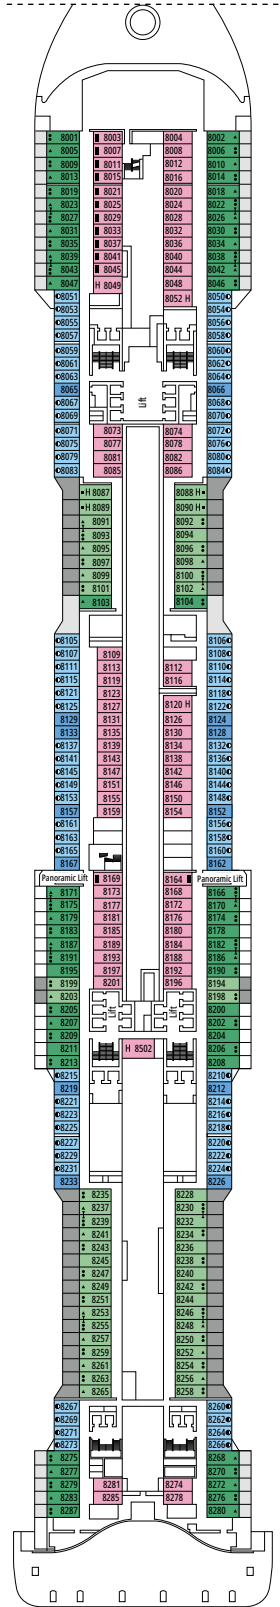

TV STUDIO & BAR

L'ATELIER DU VOYAGEUR

DECK 4
SAINT HELENA

DECK 5
ELBE RIVER

DECK 6
OCEAN CAY

DECK 7
GALÁPAGOS

DECK 8
MARION ISLAND

DELPHI THEATRE

MINI CLUB

DECK 9
BLUE BAY

DECK 10
ROSS SEA

DECK 11
FERNANDO DE NORONHA

DECK 12
RAPA NUI

DECK 13
ZAKYNTHOS

TEENS CLUB

INFINITY BAR

DECK 14
GOLFE DU MORBIHAN

DECK 15
CINQUE TERRE

DECK 16
GREAT BARRIER REEF

DECK 18
PORTUGUESE ISLAND

DECK 19
PALAU