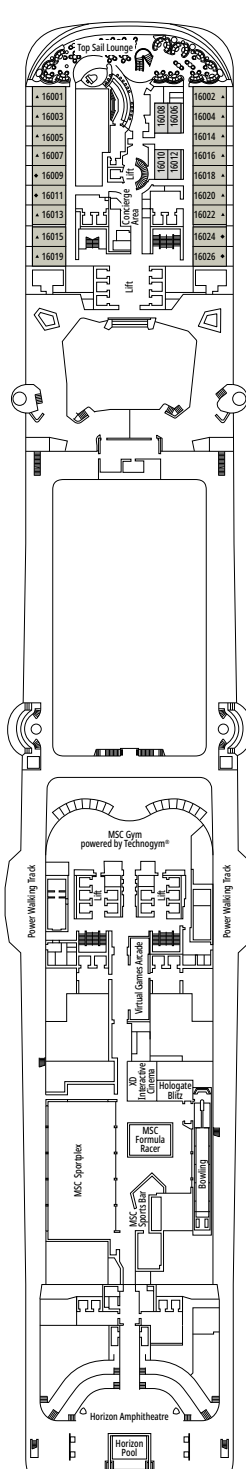

TV STUDIO & BAR

L'ATELIER DU VOYAGEUR

DECK 4
SAINT HELENA

DECK 5
ELBE RIVER

DECK 6
OCEAN CAY

DECK 7
GALÁPAGOS

DECK 8
MARION ISLAND

DELPHI THEATRE

MINI CLUB

DECK 9
BLUE BAY

DECK 10
ROSS SEA

DECK 11
FERNANDO DE NORONHA

DECK 12
RAPA NUI

DECK 13
ZAKYNTHOS

TEENS CLUB

INFINITY BAR

DECK 14
GOLFE DU MORBIHAN

DECK 15
CINQUE TERRE

DECK 16
GREAT BARRIER REEF

DECK 18
PORTUGUESE ISLAND

DECK 19
PALAU