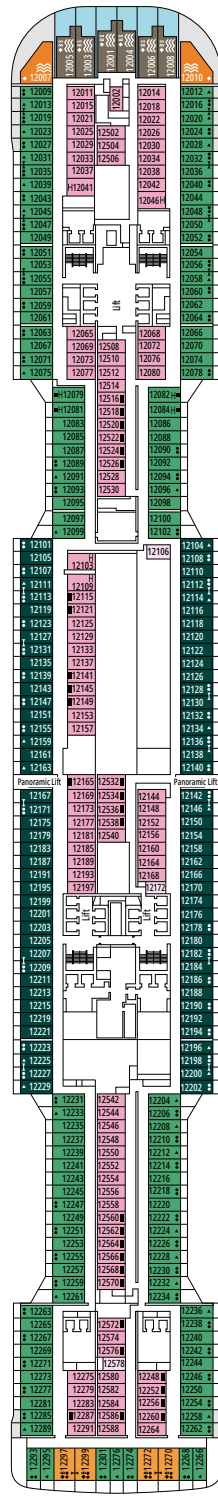

TV STUDIO & BAR

L'ATELIER DU VOYAGEUR

DECK 4
SAINT HELENA

DECK 5
ELBE RIVER

DECK 6
OCEAN CAY

DECK 7
GALÁPAGOS

DECK 8
MARION ISLAND

DELPHI THEATRE

MINI CLUB

DECK 9
BLUE BAY

DECK 10
ROSS SEA

DECK 11
FERNANDO DE NORONHA

DECK 12
RAPA NUI

DECK 13
ZAKYNTHOS

TEENS CLUB

INFINITY BAR

DECK 14
GOLFE DU MORBIHAN

DECK 15
CINQUE TERRE

DECK 16
GREAT BARRIER REEF

DECK 18
PORTUGUESE ISLAND

DECK 19
PALAU