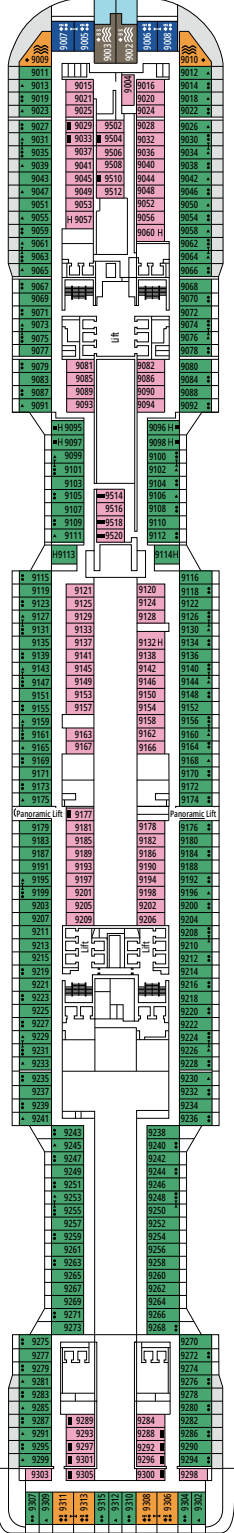

TV STUDIO & BAR

L'ATELIER DU VOYAGEUR

DECK 4
SAINT HELENA

DECK 5
ELBE RIVER

DECK 6
OCEAN CAY

DECK 7
GALÁPAGOS

DECK 8
MARION ISLAND

DELPHI THEATRE

MINI CLUB

DECK 9
BLUE BAY

DECK 10
ROSS SEA

DECK 11
FERNANDO DE NORONHA

DECK 12
RAPA NUI

DECK 13
ZAKYNTHOS

TEENS CLUB

INFINITY BAR

DECK 14
GOLFE DU MORBIHAN

DECK 15
CINQUE TERRE

DECK 16
GREAT BARRIER REEF

DECK 18
PORTUGUESE ISLAND

DECK 19
PALAU