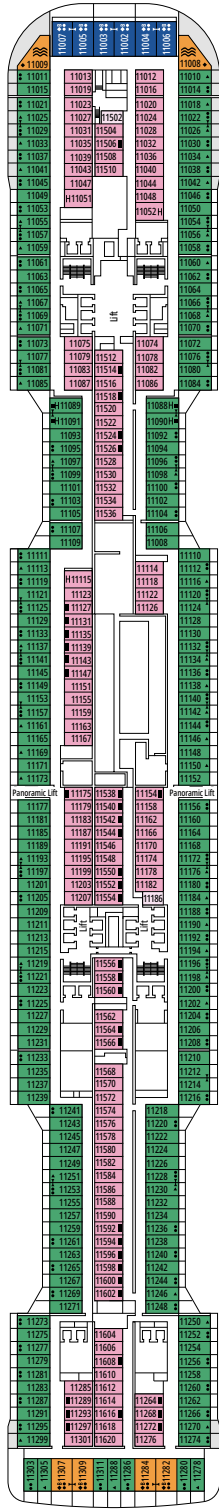

TV STUDIO & BAR

L'ATELIER DU VOYAGEUR

DECK 4
SAINT HELENA

DECK 5
ELBE RIVER

DECK 6
OCEAN CAY

DECK 7
GALÁPAGOS

DECK 8
MARION ISLAND

DELPHI THEATRE

MINI CLUB

DECK 9
BLUE BAY

DECK 10
ROSS SEA

DECK 11
FERNANDO DE NORONHA

DECK 12
RAPA NUI

DECK 13
ZAKYNTHOS

TEENS CLUB

INFINITY BAR

DECK 14
GOLFE DU MORBIHAN

DECK 15
CINQUE TERRE

DECK 16
GREAT BARRIER REEF

DECK 18
PORTUGUESE ISLAND

DECK 19
PALAU