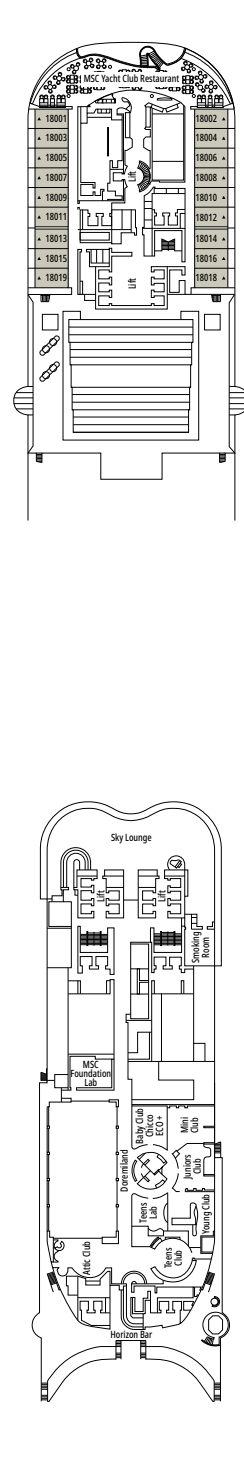

TV STUDIO & BAR

L'ATELIER DU VOYAGEUR

DECK 4
SAINT HELENA

DECK 5
ELBE RIVER

DECK 6
OCEAN CAY

DECK 7
GALÁPAGOS

DECK 8
MARION ISLAND

DELPHI THEATRE

MINI CLUB

DECK 9
BLUE BAY

DECK 10
ROSS SEA

DECK 11
FERNANDO DE NORONHA

DECK 12
RAPA NUI

DECK 13
ZAKYNTHOS

TEENS CLUB

INFINITY BAR

DECK 14
GOLFE DU MORBIHAN

DECK 15
CINQUE TERRE

DECK 16
GREAT BARRIER REEF

DECK 18
PORTUGUESE ISLAND

DECK 19
PALAU