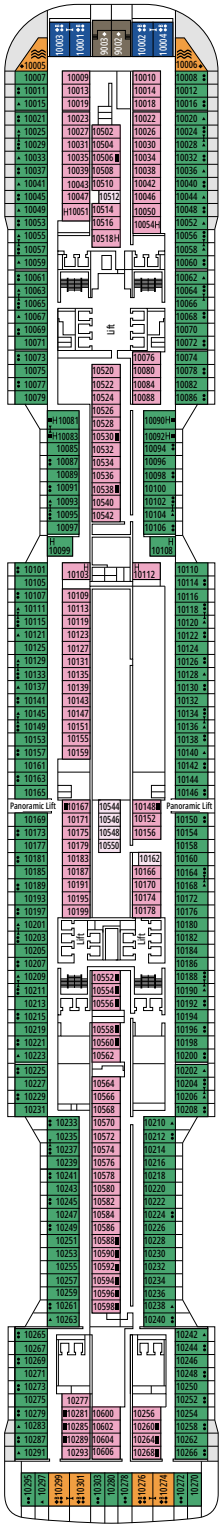

TV STUDIO & BAR

L'ATELIER DU VOYAGEUR

DECK 4
SAINT HELENA

DECK 5
ELBE RIVER

DECK 6
OCEAN CAY

DECK 7
GALÁPAGOS

DECK 8
MARION ISLAND

DELPHI THEATRE

MINI CLUB

DECK 9
BLUE BAY

DECK 10
ROSS SEA

DECK 11
FERNANDO DE NORONHA

DECK 12
RAPA NUI

DECK 13
ZAKYNTHOS

TEENS CLUB

INFINITY BAR

DECK 14
GOLFE DU MORBIHAN

DECK 15
CINQUE TERRE

DECK 16
GREAT BARRIER REEF

DECK 18
PORTUGUESE ISLAND

DECK 19
PALAU