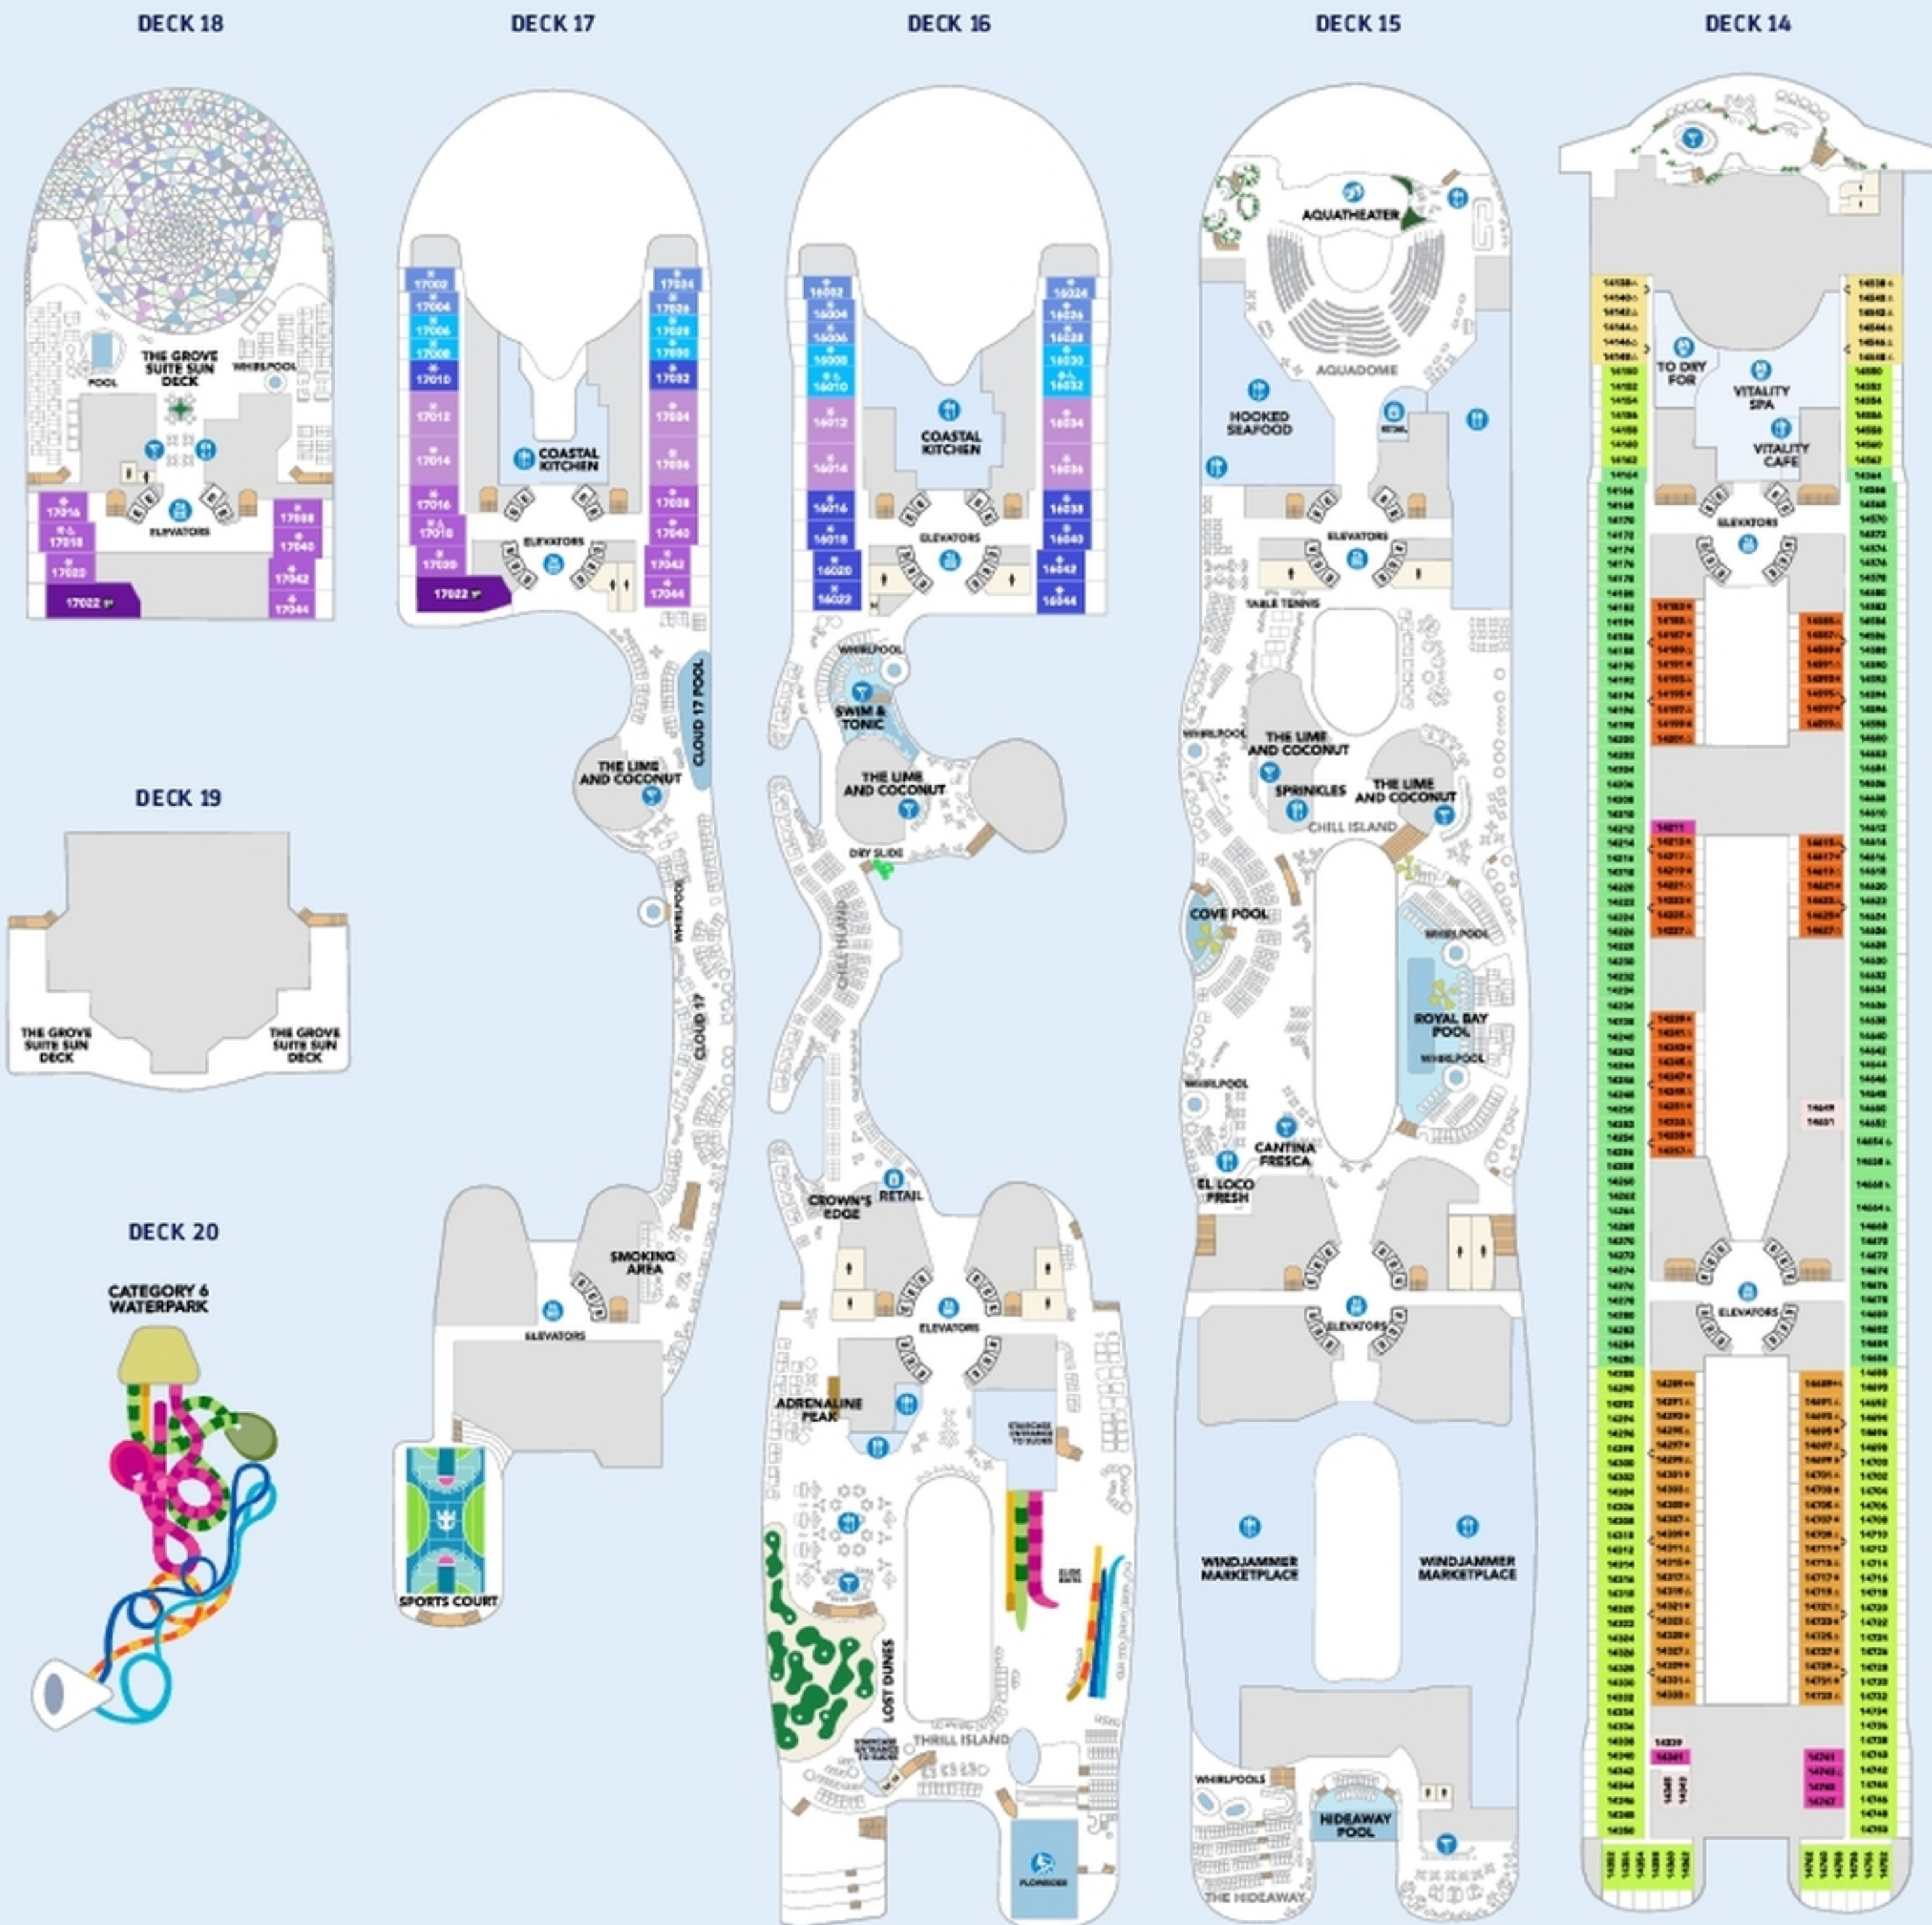

# ICON OF THE SEAS

Staterooms: 2805 | Total Guests: 7,514  
 Length: 365 m / 1197.5 ft | Double Occupancy Guests: 5,610

## SUITES

- RL** Royal Loft Suite
- UL** Ultimate Family Townhouse
- IL** Icon Loft Suite
- OS** Owner's Suite
- SN** Sunset Corner Suite
- SS** Sunset Suite
- IG** Infinite Grand Suite
- GS** Grand Suite
- VP** Ocean View Panoramic Suite (No Balcony)
- IY** Sky Junior Suite
- IT** Sunset Junior Suite
- SF** Surfside Family Suite
- IS** Junior Suite

### OCEAN VIEW BALCONY

- C3** Ocean View Large Balcony
- C5**
- CB** Connecting Ocean View Balcony

- D1** Ocean View Balcony
- D2**
- D3**
- D4**
- D5**

## OCEAN VIEW ROOMS

- L5** Panoramic Ocean View
- N1** Ocean View
- N4**
- N5**