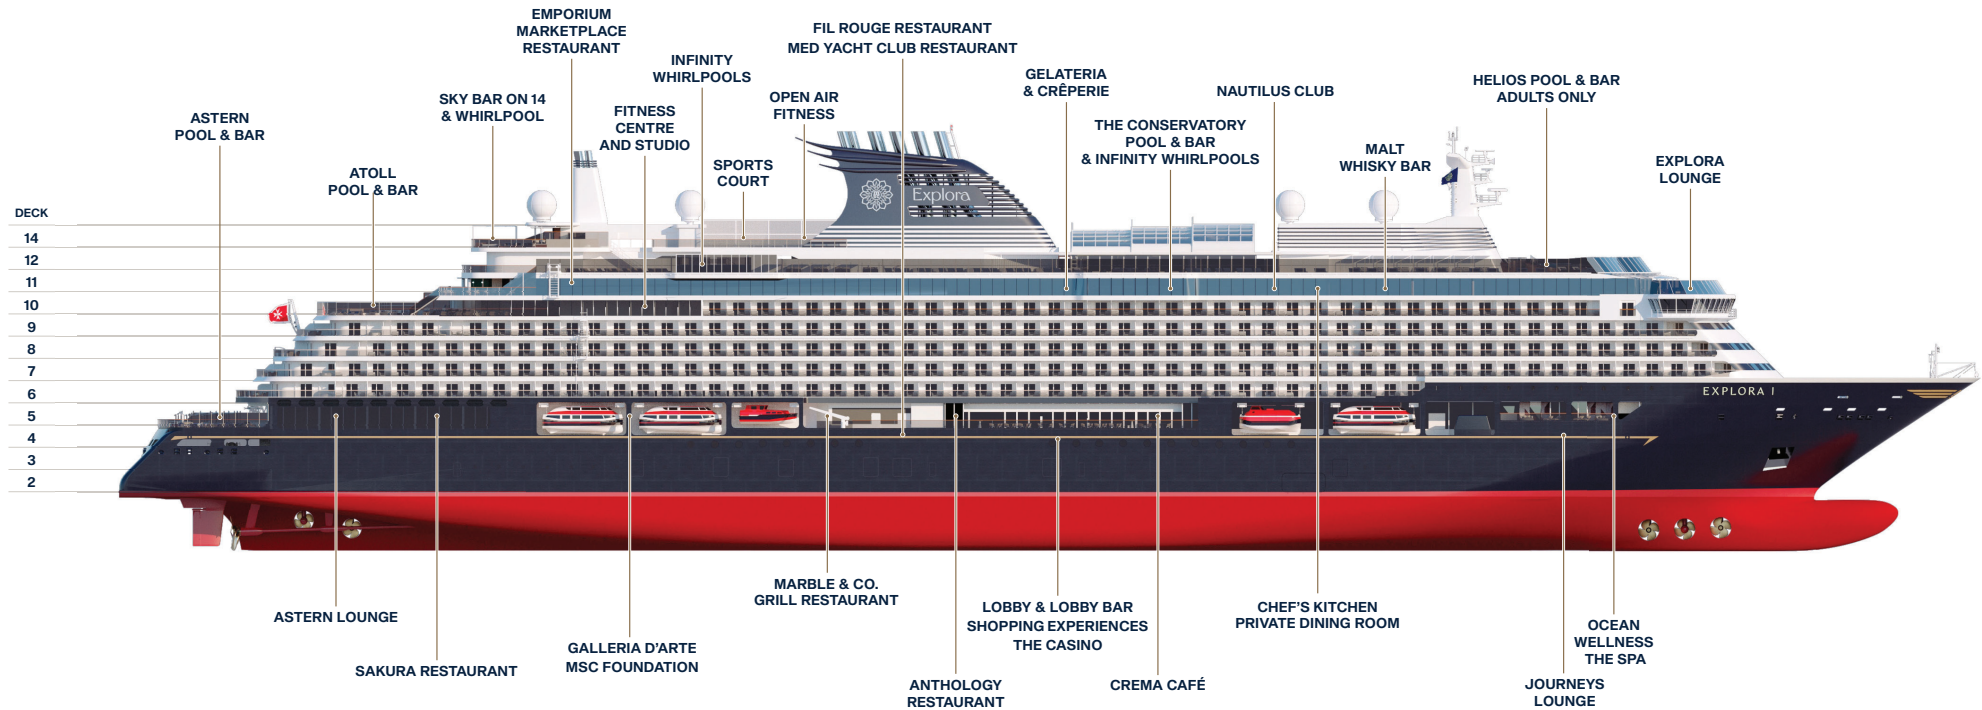

# EXPLORA I - EXPLORA II SHIP OVERVIEW

DECK	DECK	DECK	DECK	DECK	DECK	DECK
4	4	5	5	11	11	14
Fil Rouge Restaurant	The Casino	Marble & Co. Grill Restaurant	Ocean Wellness - The Spa	The Conservatory Pool & Bar	Chef's Kitchen	Sky Bar on 14 & whirlpool
4	4	5	10	11	11	14
Med Yacht Club Restaurant	Journeys Lounge	Galleria d'Arte	Ocean Wellness - Fitness Centre	Gelateria & Crêperie	Nautilus Club	Sports Court
4	5	5	10	11	12	14
Shopping Experiences	Astern Pool & Bar	MSC Foundation	Ocean Wellness - Fitness Studio	Infinity whirlpools	Helios Pool & Bar adults only	Ocean Wellness - Open Air Fitness
4	5	5	10	11	12	
Lobby	Sakura Restaurant	Anthology Restaurant	Atoll Pool & Bar	Malt Whisky Bar	Running track	
4	5	5	11	11	12	
Lobby Bar	Astern Lounge	Crema Café	Emporium Marketplace Restaurant	Explora Lounge	Infinity whirlpools	

# EXPLORA I - EXPLORA II SUITE DECK PLANS

DECK 6

DECK 7

DECK 8

DECK 9

DECK 10

- OR** OWNER'S RESIDENCE
- CR** COCCOON RESIDENCE
- SR** SERENITY RESIDENCE
- RR** RETREAT RESIDENCE
- CO** COVE RESIDENCE
- GP** GRAND PENTHOUSE
- PP** PREMIER PENTHOUSE
- DP** DELUXE PENTHOUSE
- PH** PENTHOUSE
- GT** OCEAN GRAND TERRACE SUITE
- OT4** OCEAN TERRACE SUITE
- OT3** OCEAN TERRACE SUITE
- OT2** OCEAN TERRACE SUITE
- OT1** OCEAN TERRACE SUITE
- PRIVATE WHIRLPOOL
- TWIN BEDS
- DOUBLE SOFA BED
- GUEST LAUNDRY
- ACCESSIBLE SUITES
- BATH
- LIFT
- CONNECTING SUITES