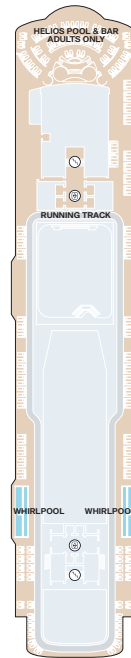

# EXPLORA I - EXPLORA II SHIP OVERVIEW

DECK	DECK	DECK	DECK	DECK	DECK	DECK
4	4	5	5	11	11	14
Fil Rouge Restaurant	The Casino	Marble & Co. Grill Restaurant	Ocean Wellness - The Spa	The Conservatory Pool & Bar	Chef's Kitchen	Sky Bar on 14 & whirlpool
4	4	5	10	11	11	14
Med Yacht Club Restaurant	Journeys Lounge	Galleria d'Arte	Ocean Wellness - Fitness Centre	Gelateria & Crêperie	Nautilus Club	Sports Court
4	5	5	10	11	12	14
Shopping Experiences	Astern Pool & Bar	MSC Foundation	Ocean Wellness - Fitness Studio	Infinity whirlpools	Helios Pool & Bar adults only	Ocean Wellness - Open Air Fitness
4	5	5	10	11	12	
Lobby	Sakura Restaurant	Anthology Restaurant	Atoll Pool & Bar	Malt Whisky Bar	Running track	
4	5	5	11	11	12	
Lobby Bar	Astern Lounge	Crema Café	Emporium Marketplace Restaurant	Explora Lounge	Infinity whirlpools	

# EXPLORA I - EXPLORA II SUITE DECK PLANS

DECK 6

DECK 7

DECK 8

DECK 9

DECK 10

- OR** OWNER'S RESIDENCE
- CR** COCCOON RESIDENCE
- SR** SERENITY RESIDENCE
- RR** RETREAT RESIDENCE
- CO** COVE RESIDENCE
- GP** GRAND PENTHOUSE
- PP** PREMIER PENTHOUSE
- DP** DELUXE PENTHOUSE
- PH** PENTHOUSE
- GT** OCEAN GRAND TERRACE SUITE
- OT4** OCEAN TERRACE SUITE
- OT3** OCEAN TERRACE SUITE
- OT2** OCEAN TERRACE SUITE
- OT1** OCEAN TERRACE SUITE
- PRIVATE WHIRLPOOL
- TWIN BEDS
- DOUBLE SOFA BED
- GUEST LAUNDRY
- ACCESSIBLE SUITES
- BATH
- LIFT
- CONNECTING SUITES

# EXPLORA I - EXPLORA II PUBLIC SPACES DECK PLANS

DECK 3

DECK 4

DECK 5

DECK 11

DECK 12

DECK 14

-  STAIRCASE
-  LIFT