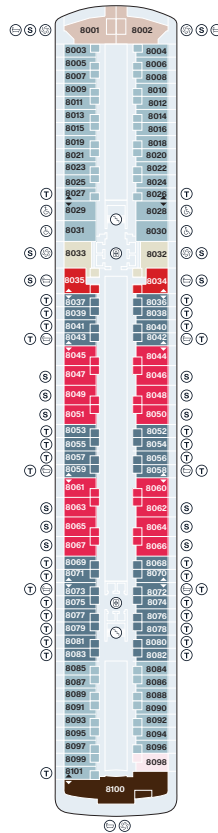

# EXPLORA I - EXPLORA II SHIP OVERVIEW

DECK	DECK	DECK	DECK	DECK	DECK	DECK
4	4	5	5	11	11	14
Fil Rouge Restaurant	The Casino	Marble & Co. Grill Restaurant	Ocean Wellness - The Spa	The Conservatory Pool & Bar	Chef's Kitchen	Sky Bar on 14 & whirlpool
4	4	5	10	11	11	14
Med Yacht Club Restaurant	Journeys Lounge	Galleria d'Arte	Ocean Wellness - Fitness Centre	Gelateria & Crêperie	Nautilus Club	Sports Court
4	5	5	10	11	12	14
Shopping Experiences	Astern Pool & Bar	MSC Foundation	Ocean Wellness - Fitness Studio	Infinity whirlpools	Helios Pool & Bar adults only	Ocean Wellness - Open Air Fitness
4	5	5	10	11	12	
Lobby	Sakura Restaurant	Anthology Restaurant	Atoll Pool & Bar	Malt Whisky Bar	Running track	
4	5	5	11	11	12	
Lobby Bar	Astern Lounge	Crema Café	Emporium Marketplace Restaurant	Explora Lounge	Infinity whirlpools	

# EXPLORA I - EXPLORA II SUITE DECK PLANS

DECK 6

DECK 7

DECK 8

DECK 9

DECK 10

- OR** OWNER'S RESIDENCE
- CR** COCCOON RESIDENCE
- SR** SERENITY RESIDENCE
- RR** RETREAT RESIDENCE
- CO** COVE RESIDENCE
- GP** GRAND PENTHOUSE
- PP** PREMIER PENTHOUSE
- DP** DELUXE PENTHOUSE
- PH** PENTHOUSE
- GT** OCEAN GRAND TERRACE SUITE
- OT4** OCEAN TERRACE SUITE
- OT3** OCEAN TERRACE SUITE
- OT2** OCEAN TERRACE SUITE
- OT1** OCEAN TERRACE SUITE
- PRIVATE WHIRLPOOL
- TWIN BEDS
- DOUBLE SOFA BED
- GUEST LAUNDRY
- ACCESSIBLE SUITES
- BATH
- LIFT
- CONNECTING SUITES

# EXPLORA I - EXPLORA II PUBLIC SPACES DECK PLANS

DECK 3

DECK 4

DECK 5

DECK 11

DECK 12

DECK 14

-  STAIRCASE
-  LIFT