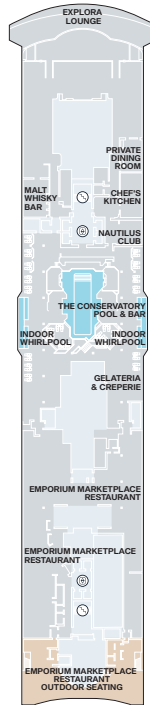

# EXPLORA I - EXPLORA II SHIP OVERVIEW

DECK	DECK	DECK	DECK	DECK	DECK	DECK
4	4	5	5	11	11	14
Fil Rouge Restaurant	The Casino	Marble & Co. Grill Restaurant	Ocean Wellness - The Spa	The Conservatory Pool & Bar	Chef's Kitchen	Sky Bar on 14 & whirlpool
4	4	5	10	11	11	14
Med Yacht Club Restaurant	Journeys Lounge	Galleria d'Arte	Ocean Wellness - Fitness Centre	Gelateria & Crêperie	Nautilus Club	Sports Court
4	5	5	10	11	12	14
Shopping Experiences	Astern Pool & Bar	MSC Foundation	Ocean Wellness - Fitness Studio	Infinity whirlpools	Helios Pool & Bar adults only	Ocean Wellness - Open Air Fitness
4	5	5	10	11	12	
Lobby	Sakura Restaurant	Anthology Restaurant	Atoll Pool & Bar	Malt Whisky Bar	Running track	
4	5	5	11	11	12	
Lobby Bar	Astern Lounge	Crema Café	Emporium Marketplace Restaurant	Explora Lounge	Infinity whirlpools	

# EXPLORA I - EXPLORA II SUITE DECK PLANS

DECK 6

DECK 7

DECK 8

DECK 9

DECK 10

- OR** OWNER'S RESIDENCE
- CR** COCCOON RESIDENCE
- SR** SERENITY RESIDENCE
- RR** RETREAT RESIDENCE
- CO** COVE RESIDENCE
- GP** GRAND PENTHOUSE
- PP** PREMIER PENTHOUSE
- DP** DELUXE PENTHOUSE
- PH** PENTHOUSE
- GT** OCEAN GRAND TERRACE SUITE
- OT4** OCEAN TERRACE SUITE
- OT3** OCEAN TERRACE SUITE
- OT2** OCEAN TERRACE SUITE
- OT1** OCEAN TERRACE SUITE
- PRIVATE WHIRLPOOL
- TWIN BEDS
- DOUBLE SOFA BED
- GUEST LAUNDRY
- ACCESSIBLE SUITES
- BATH
- LIFT
- CONNECTING SUITES

# EXPLORA I - EXPLORA II PUBLIC SPACES DECK PLANS

DECK 3

DECK 4

DECK 5

DECK 11

DECK 12

DECK 14

-  STAIRCASE
-  LIFT