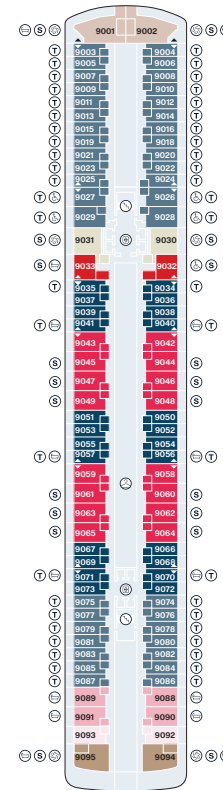

# EXPLORA I - EXPLORA II SHIP OVERVIEW

DECK	DECK	DECK	DECK	DECK	DECK	DECK
4	4	5	5	11	11	14
Fil Rouge Restaurant	The Casino	Marble & Co. Grill Restaurant	Ocean Wellness - The Spa	The Conservatory Pool & Bar	Chef's Kitchen	Sky Bar on 14 & whirlpool
4	4	5	10	11	11	14
Med Yacht Club Restaurant	Journeys Lounge	Galleria d'Arte	Ocean Wellness - Fitness Centre	Gelateria & Crêperie	Nautilus Club	Sports Court
4	5	5	10	11	12	14
Shopping Experiences	Astern Pool & Bar	MSC Foundation	Ocean Wellness - Fitness Studio	Infinity whirlpools	Helios Pool & Bar adults only	Ocean Wellness - Open Air Fitness
4	5	5	10	11	12	
Lobby	Sakura Restaurant	Anthology Restaurant	Atoll Pool & Bar	Malt Whisky Bar	Running track	
4	5	5	11	11	12	
Lobby Bar	Astern Lounge	Crema Café	Emporium Marketplace Restaurant	Explora Lounge	Infinity whirlpools	

# EXPLORA I - EXPLORA II SUITE DECK PLANS

DECK 6

DECK 7

DECK 8

DECK 9

DECK 10

- OR** OWNER'S RESIDENCE
- CR** COCCOON RESIDENCE
- SR** SERENITY RESIDENCE
- RR** RETREAT RESIDENCE
- CO** COVE RESIDENCE
- GP** GRAND PENTHOUSE
- PP** PREMIER PENTHOUSE
- DP** DELUXE PENTHOUSE
- PH** PENTHOUSE
- GT** OCEAN GRAND TERRACE SUITE
- OT4** OCEAN TERRACE SUITE
- OT3** OCEAN TERRACE SUITE
- OT2** OCEAN TERRACE SUITE
- OT1** OCEAN TERRACE SUITE
- PRIVATE WHIRLPOOL
- TWIN BEDS
- DOUBLE SOFA BED
- GUEST LAUNDRY
- ACCESSIBLE SUITES
- BATH
- LIFT
- CONNECTING SUITES

# EXPLORA I - EXPLORA II PUBLIC SPACES DECK PLANS

DECK 3

DECK 4

DECK 5

DECK 11

DECK 12

DECK 14

-  STAIRCASE
-  LIFT