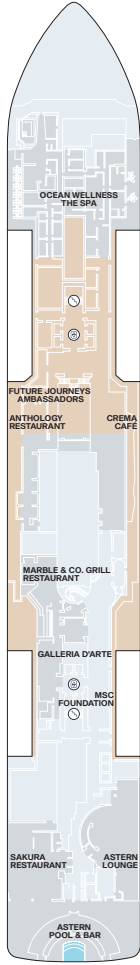

# EXPLORA I - EXPLORA II SHIP OVERVIEW

DECK	DECK	DECK	DECK	DECK	DECK	DECK
4	4	5	5	11	11	14
Fil Rouge Restaurant	The Casino	Marble & Co. Grill Restaurant	Ocean Wellness - The Spa	The Conservatory Pool & Bar	Chef's Kitchen	Sky Bar on 14 & whirlpool
4	4	5	10	11	11	14
Med Yacht Club Restaurant	Journeys Lounge	Galleria d'Arte	Ocean Wellness - Fitness Centre	Gelateria & Crêperie	Nautilus Club	Sports Court
4	5	5	10	11	12	14
Shopping Experiences	Astern Pool & Bar	MSC Foundation	Ocean Wellness - Fitness Studio	Infinity whirlpools	Helios Pool & Bar adults only	Ocean Wellness - Open Air Fitness
4	5	5	10	11	12	
Lobby	Sakura Restaurant	Anthology Restaurant	Atoll Pool & Bar	Malt Whisky Bar	Running track	
4	5	5	11	11	12	
Lobby Bar	Astern Lounge	Crema Café	Emporium Marketplace Restaurant	Explora Lounge	Infinity whirlpools	

# EXPLORA I - EXPLORA II SUITE DECK PLANS

DECK 6

DECK 7

DECK 8

DECK 9

DECK 10

- OR** OWNER'S RESIDENCE
- CR** COCCOON RESIDENCE
- SR** SERENITY RESIDENCE
- RR** RETREAT RESIDENCE
- CO** COVE RESIDENCE
- GP** GRAND PENTHOUSE
- PP** PREMIER PENTHOUSE
- DP** DELUXE PENTHOUSE
- PH** PENTHOUSE
- GT** OCEAN GRAND TERRACE SUITE
- OT4** OCEAN TERRACE SUITE
- OT3** OCEAN TERRACE SUITE
- OT2** OCEAN TERRACE SUITE
- OT1** OCEAN TERRACE SUITE
- PRIVATE WHIRLPOOL
- TWIN BEDS
- DOUBLE SOFA BED
- GUEST LAUNDRY
- ACCESSIBLE SUITES
- BATH
- LIFT
- CONNECTING SUITES

# EXPLORA I - EXPLORA II PUBLIC SPACES DECK PLANS

DECK 3

DECK 4

DECK 5

DECK 11

DECK 12

DECK 14

-  STAIRCASE
-  LIFT