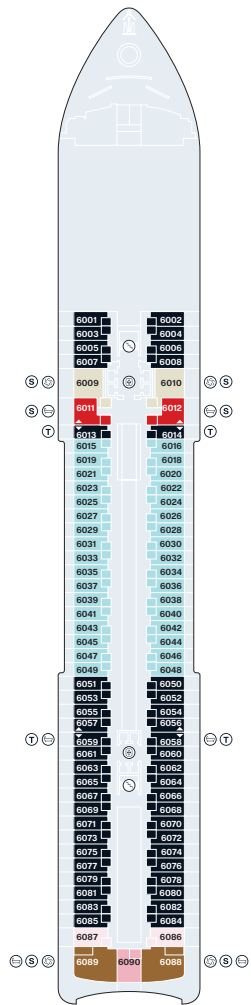

# EXPLORA I - EXPLORA II SHIP OVERVIEW

DECK	DECK	DECK	DECK	DECK	DECK	DECK
4	4	5	5	11	11	14
Fil Rouge Restaurant	The Casino	Marble & Co. Grill Restaurant	Ocean Wellness - The Spa	The Conservatory Pool & Bar	Chef's Kitchen	Sky Bar on 14 & whirlpool
4	4	5	10	11	11	14
Med Yacht Club Restaurant	Journeys Lounge	Galleria d'Arte	Ocean Wellness - Fitness Centre	Gelateria & Crêperie	Nautilus Club	Sports Court
4	5	5	10	11	12	14
Shopping Experiences	Astern Pool & Bar	MSC Foundation	Ocean Wellness - Fitness Studio	Infinity whirlpools	Helios Pool & Bar adults only	Ocean Wellness - Open Air Fitness
4	5	5	10	11	12	
Lobby	Sakura Restaurant	Anthology Restaurant	Atoll Pool & Bar	Malt Whisky Bar	Running track	
4	5	5	11	11	12	
Lobby Bar	Astern Lounge	Crema Café	Emporium Marketplace Restaurant	Explora Lounge	Infinity whirlpools	

# EXPLORA I - EXPLORA II SUITE DECK PLANS

DECK 6

DECK 7

DECK 8

DECK 9

DECK 10

- OR** OWNER'S RESIDENCE
- CR** COCCOON RESIDENCE
- SR** SERENITY RESIDENCE
- RR** RETREAT RESIDENCE
- CO** COVE RESIDENCE
- GP** GRAND PENTHOUSE
- PP** PREMIER PENTHOUSE
- DP** DELUXE PENTHOUSE
- PH** PENTHOUSE
- GT** OCEAN GRAND TERRACE SUITE
- OT4** OCEAN TERRACE SUITE
- OT3** OCEAN TERRACE SUITE
- OT2** OCEAN TERRACE SUITE
- OT1** OCEAN TERRACE SUITE
- PRIVATE WHIRLPOOL
- TWIN BEDS
- DOUBLE SOFA BED
- GUEST LAUNDRY
- ACCESSIBLE SUITES
- BATH
- LIFT
- CONNECTING SUITES

# EXPLORA I - EXPLORA II PUBLIC SPACES DECK PLANS

DECK 3

DECK 4

DECK 5

DECK 11

DECK 12

DECK 14

-  STAIRCASE
-  LIFT