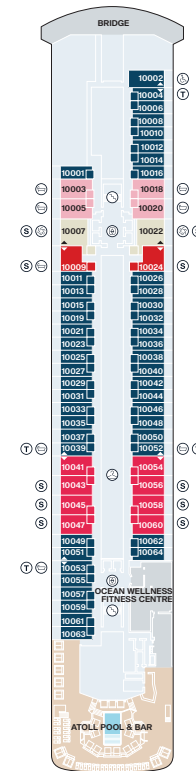

# EXPLORA I - EXPLORA II SHIP OVERVIEW

DECK	DECK	DECK	DECK	DECK	DECK	DECK
4	4	5	5	11	11	14
Fil Rouge Restaurant	The Casino	Marble & Co. Grill Restaurant	Ocean Wellness - The Spa	The Conservatory Pool & Bar	Chef's Kitchen	Sky Bar on 14 & whirlpool
4	4	5	10	11	11	14
Med Yacht Club Restaurant	Journeys Lounge	Galleria d'Arte	Ocean Wellness - Fitness Centre	Gelateria & Crêperie	Nautilus Club	Sports Court
4	5	5	10	11	12	14
Shopping Experiences	Astern Pool & Bar	MSC Foundation	Ocean Wellness - Fitness Studio	Infinity whirlpools	Helios Pool & Bar adults only	Ocean Wellness - Open Air Fitness
4	5	5	10	11	12	
Lobby	Sakura Restaurant	Anthology Restaurant	Atoll Pool & Bar	Malt Whisky Bar	Running track	
4	5	5	11	11	12	
Lobby Bar	Astern Lounge	Crema Café	Emporium Marketplace Restaurant	Explora Lounge	Infinity whirlpools	

# EXPLORA I - EXPLORA II SUITE DECK PLANS

DECK 6

DECK 7

DECK 8

DECK 9

DECK 10

- OR** OWNER'S RESIDENCE
- CR** COCCOON RESIDENCE
- SR** SERENITY RESIDENCE
- RR** RETREAT RESIDENCE
- CO** COVE RESIDENCE
- GP** GRAND PENTHOUSE
- PP** PREMIER PENTHOUSE
- DP** DELUXE PENTHOUSE
- PH** PENTHOUSE
- GT** OCEAN GRAND TERRACE SUITE
- OT4** OCEAN TERRACE SUITE
- OT3** OCEAN TERRACE SUITE
- OT2** OCEAN TERRACE SUITE
- OT1** OCEAN TERRACE SUITE
- PRIVATE WHIRLPOOL
- TWIN BEDS
- DOUBLE SOFA BED
- GUEST LAUNDRY
- ACCESSIBLE SUITES
- BATH
- LIFT
- CONNECTING SUITES

# EXPLORA I - EXPLORA II PUBLIC SPACES DECK PLANS

DECK 3

DECK 4

DECK 5

DECK 11

DECK 12

DECK 14

-  STAIRCASE
-  LIFT