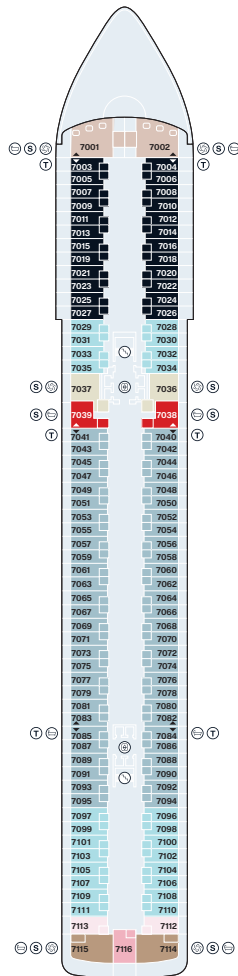

# EXPLORA I - EXPLORA II SHIP OVERVIEW

DECK	DECK	DECK	DECK	DECK	DECK	DECK
4	4	5	5	11	11	14
Fil Rouge Restaurant	The Casino	Marble & Co. Grill Restaurant	Ocean Wellness - The Spa	The Conservatory Pool & Bar	Chef's Kitchen	Sky Bar on 14 & whirlpool
4	4	5	10	11	11	14
Med Yacht Club Restaurant	Journeys Lounge	Galleria d'Arte	Ocean Wellness - Fitness Centre	Gelateria & Crêperie	Nautilus Club	Sports Court
4	5	5	10	11	12	14
Shopping Experiences	Astern Pool & Bar	MSC Foundation	Ocean Wellness - Fitness Studio	Infinity whirlpools	Helios Pool & Bar adults only	Ocean Wellness - Open Air Fitness
4	5	5	10	11	12	
Lobby	Sakura Restaurant	Anthology Restaurant	Atoll Pool & Bar	Malt Whisky Bar	Running track	
4	5	5	11	11	12	
Lobby Bar	Astern Lounge	Crema Café	Emporium Marketplace Restaurant	Explora Lounge	Infinity whirlpools	

# EXPLORA I - EXPLORA II SUITE DECK PLANS

DECK 6

DECK 7

DECK 8

DECK 9

DECK 10

- OR** OWNER'S RESIDENCE
- CR** COCCOON RESIDENCE
- SR** SERENITY RESIDENCE
- RR** RETREAT RESIDENCE
- CO** COVE RESIDENCE
- GP** GRAND PENTHOUSE
- PP** PREMIER PENTHOUSE
- DP** DELUXE PENTHOUSE
- PH** PENTHOUSE
- GT** OCEAN GRAND TERRACE SUITE
- OT4** OCEAN TERRACE SUITE
- OT3** OCEAN TERRACE SUITE
- OT2** OCEAN TERRACE SUITE
- OT1** OCEAN TERRACE SUITE
- PRIVATE WHIRLPOOL
- TWIN BEDS
- DOUBLE SOFA BED
- GUEST LAUNDRY
- ACCESSIBLE SUITES
- BATH
- LIFT
- CONNECTING SUITES

# EXPLORA I - EXPLORA II PUBLIC SPACES DECK PLANS

DECK 3

DECK 4

DECK 5

DECK 11

DECK 12

DECK 14

-  STAIRCASE
-  LIFT