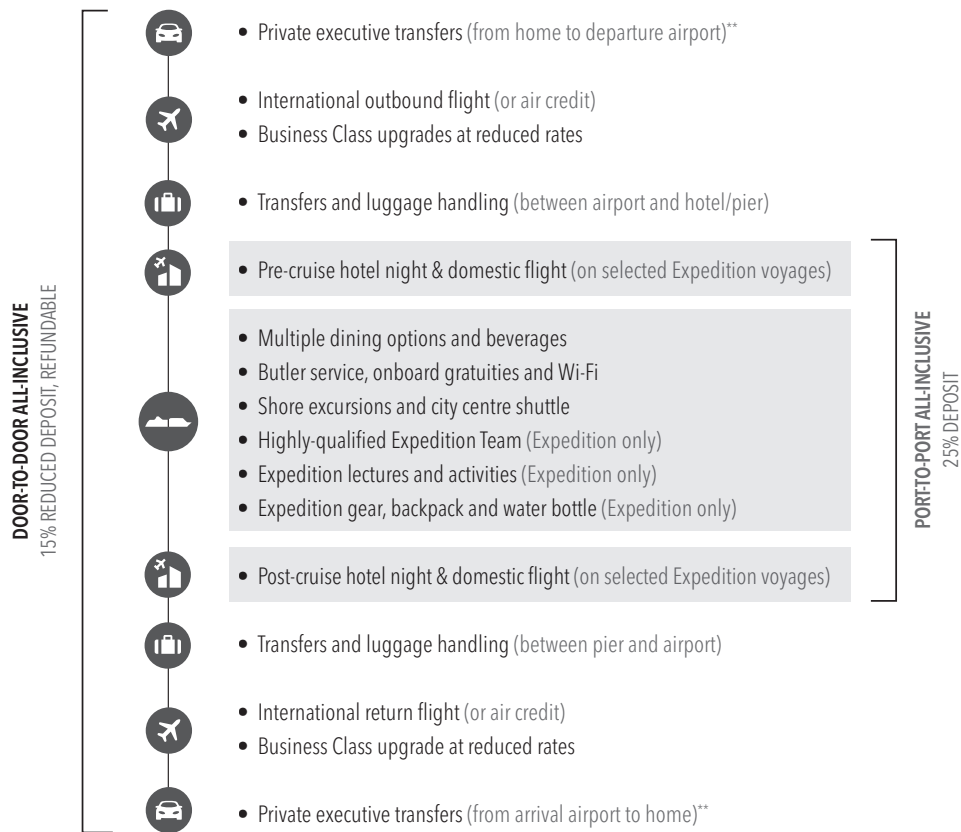

**Applicable for distances of up to 50 miles (80 km). For longer distances, special tariffs apply. Service may not be available in all cities.