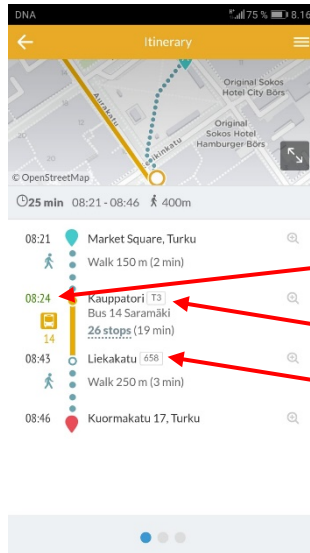

FÖLI – Trip planner

1. Go to <https://reittiopas.foli.fi>
2. Search your origin or use current location.

3. Search your destination.

4. Select the appropriate bus. Click on the small arrow for more information.

- Bus departure time
- The bus leaves from this stop.
- Get off the bus here.

5. You can view the entire route by zooming in the map.