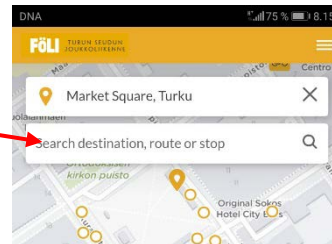

FÖLI – Trip planner

1. Go to <https://reittiopas.foli.fi>
2. Search your origin or use current location.

3. Search your destination.

4. Select the appropriate bus. Click on the small arrow for more information.

- Bus departure time
- The bus leaves from this stop.
- Get off the bus here.

5. You can view the entire route by zooming in the map.