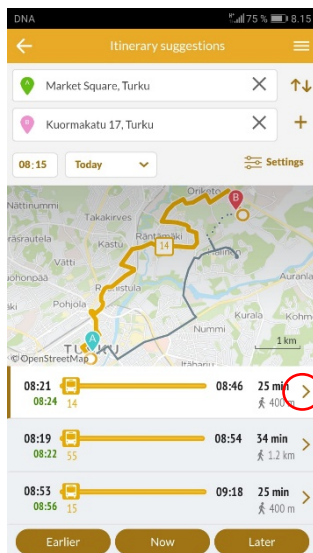

FÖLI – Trip planner

1. Go to <https://reittiopas.foli.fi>
2. Search your origin or use current location.

3. Search your destination.

4. Select the appropriate bus. Click on the small arrow for more information.

- Bus departure time
- The bus leaves from this stop.
- Get off the bus here.

5. You can view the entire route by zooming in the map.