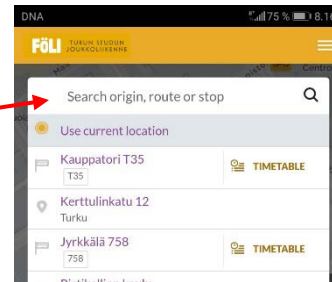

FÖLI – Trip planner

1. Go to <https://reittiopas.foli.fi>
2. Search your origin or use current location.

3. Search your destination.

4. Select the appropriate bus. Click on the small arrow for more information.

- Bus departure time
- The bus leaves from this stop.
- Get off the bus here.

5. You can view the entire route by zooming in the map.