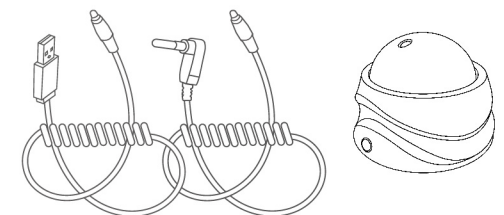

Components

Magnetic Grounding Massage Sphere (1): 1.6" / 4 cm diameter.

Magnetic Grounding Wand (1): 5.5" / 14 cm long, 0.3" / 0.9 cm diameter.

USB Grounding Cable (1) and Wall Outlet Grounding Plug (1): Blue LED light incorporated into USB plug.