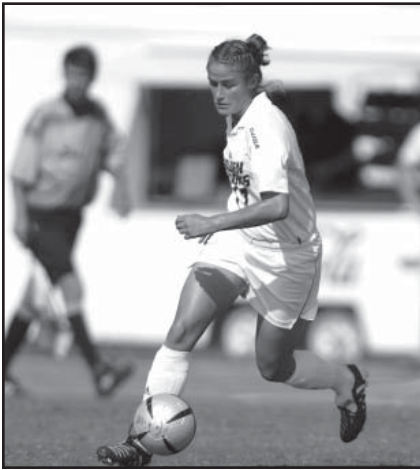

Shannon Wing

GAME 17

Oct. 21 - at Memphis, Tenn.

	1	2	Tot
UCF	0	1	1
Memphis	0	0	0

Eight saves by Julie Snaman and a second half goal by Shannon Wing gave UCF a 1-0 shutout of Memphis in Conference USA action. Snaman recorded five saves for UCF in the first half, including a diving save on Tiger Kylie Hayes. UCF took a 1-0 lead with 15 minutes to play. Courtney Baines served up a corner kick into the goalbox where Wing proceeded to head the ball into the net. Memphis' Isabel Briones also made eight saves.

GAME 18

Oct. 23 - at Birmingham, Ala.

	1	2	OT	Tot
UCF	1	0	1	2
UAB	1	0	0	1

Roberta Pelarigo scored the winning goal as UCF defeated UAB, 2-1, in overtime conference action. Shannon Wing scored her third goal of the season in the sixth minute of the match when Hanna Wilde sent a shot toward the goal that was misplayed by the goalkeeper. With five minutes to play in the first half, UAB's Nadine Liverpool tied the game when she sent the ball to the left corner of the net. In the 64th minute of play, UAB threatened to go ahead, 2-1, only to have Kate McCain make a diving save in front of the net to preserve the tie. Julie Snaman had four saves on the afternoon for UCF, while her counterpart, Katie Forbis, had six.

GAME 19

Oct. 28 - at Orlando, Fla.

	1	2	Tot
RICE	0	0	0
UCF	2	1	3

Julie Snaman made four saves and earned her second shutout of the season as UCF defeated Rice, 3-0. Less than 10 minutes into the match,

Roberta Pelarigo gave the Golden Knights the lead with an assist from Jennifer Montgomery. Erin Hopkins then capitalized on a throw-in by Jessalyn Withers in the 42nd minute. Hanna Wilde took a pass from Montgomery in front of the net to give UCF a 3-0 lead with 35 minutes to play in regulation. Snaman recorded four saves, while her counterpart, Adriene Giese made three saves.

GAME 20

Oct. 30 - at Orlando, Fla.

	1	2	Tot
Houston	1	0	1
UCF	1	1	2

UCF defeated Houston, 2-1, for a share of the Conference USA regular season title and win No. 100 at UCF for head coach Amanda Cromwell. Roberta Pelarigo passed to Jennifer Montgomery in the box for the score in the 20th minute. Twelve seconds later, Houston evened the score on a goal by Sarah Fisher. Erin Hopkins gave the Golden Knights the winning goal when she accepted a long pass from Montgomery. In the net, Julie Snaman made one save for UCF, while UH's Stephanie Pucek had goals four saves.