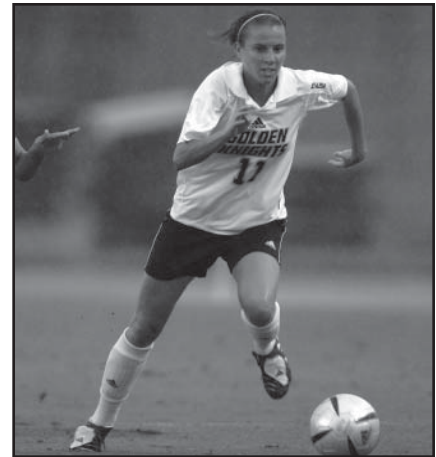

Jessalyn Withers