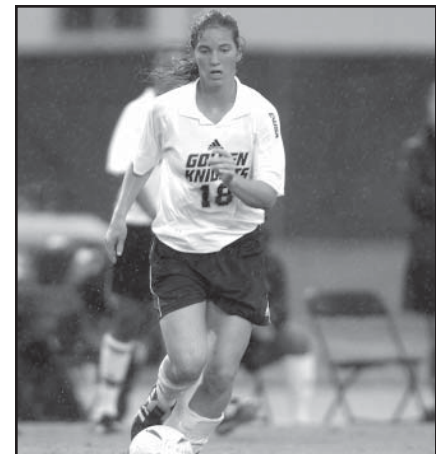

GAME 22

Nov. 4 - at Houston, Texas

Conference USA Championship Semifinals

	1	2	Tot
UTEP	1	4	5
UCF	0	1	1

Jami Tullius recorded two goals and two assists as the Miners defeated UCF, 5-1, in the semifinal round of the 2005 Conference USA Women's Soccer Championship. Brandi Aston opened the scoring in the waning minutes of the first half when she dribbled in and sent a shot past a diving Julie Snaman. Less than 10 minutes into the second half, the Miners extended their lead to 2-0 on a tally from Cara Nordin, who scored from 15 yards out. UCF got on the board in the 65th minute as Roberta Pelarigo capitalized on a header off a corner kick from Jessalyn Withers. Despite the Golden Knights' offensive spark, the Miners took a 3-1 lead when Tullius passed the ball to Kia Sams for the score. Tullius finished off the win by netting goals in the 75th and 77th minutes.

Erin Hopkins