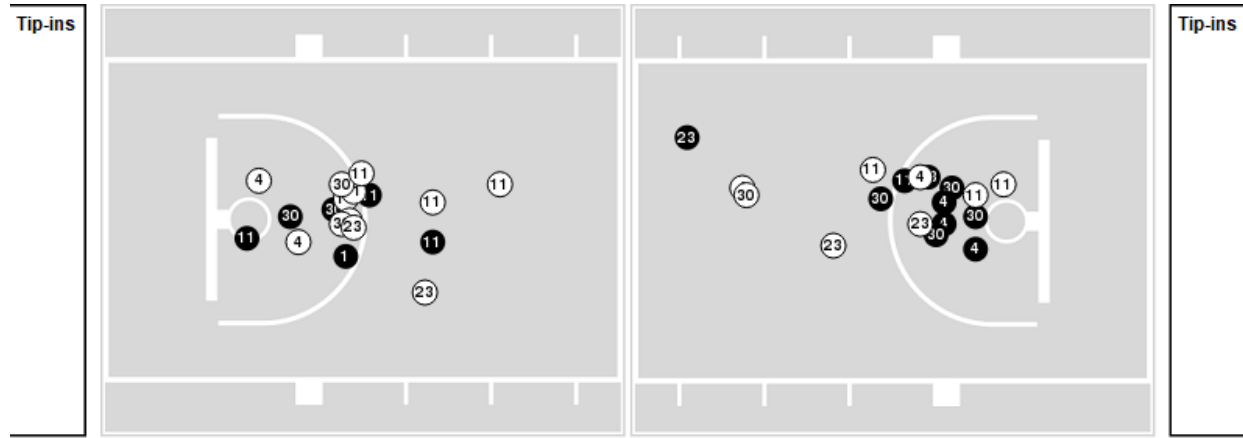

Blow Up Chart

● Made ○ Missed N - Player Number

Anderson (SC)	M/A	%
Field Goals	25/72	35
2 Points	22/54	41
3 Points	3/18	17
Free Throws	20/24	83

Anderson (SC)	M/A	%
Points in the Paint	32 (16 / 36)	44
Fast Break Points	13 (8/10)	80
Second Chance Points	15 (10/18)	56
Effective FG%	37