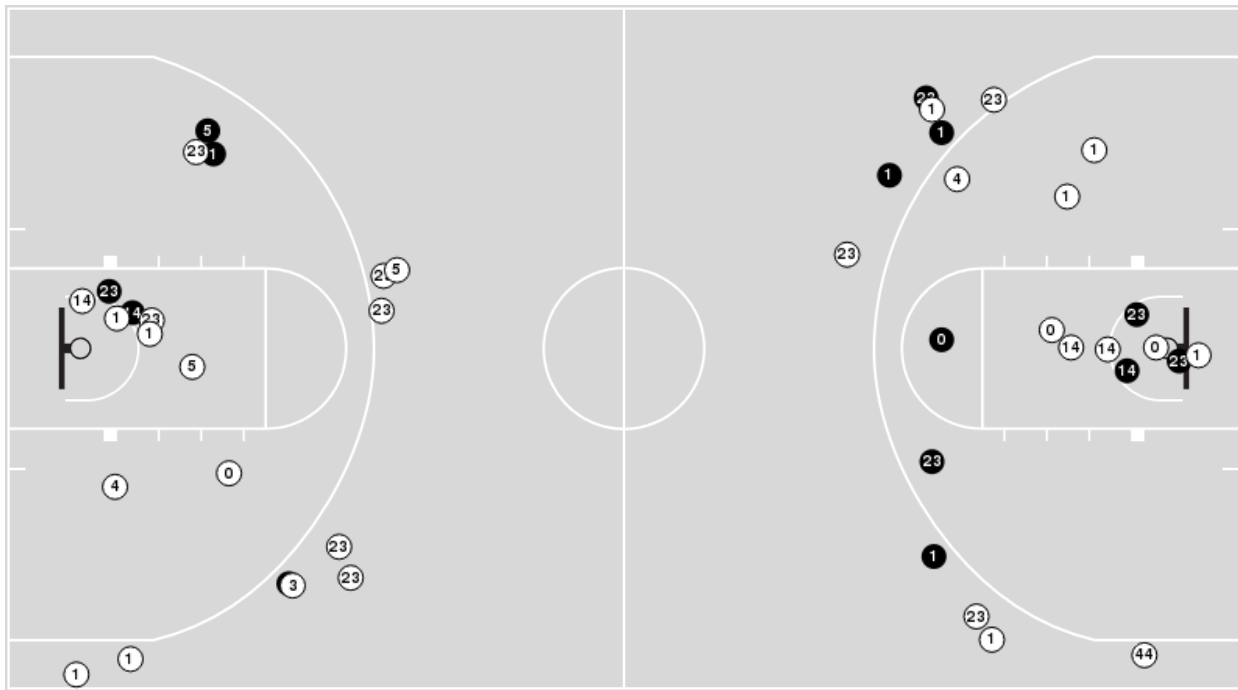

Officials: Nicole Brannon, Andrienne Gilmore-Nichols

Players => AllFG Types=>AllResults=>All

St. John's (NY)

All Field Goals