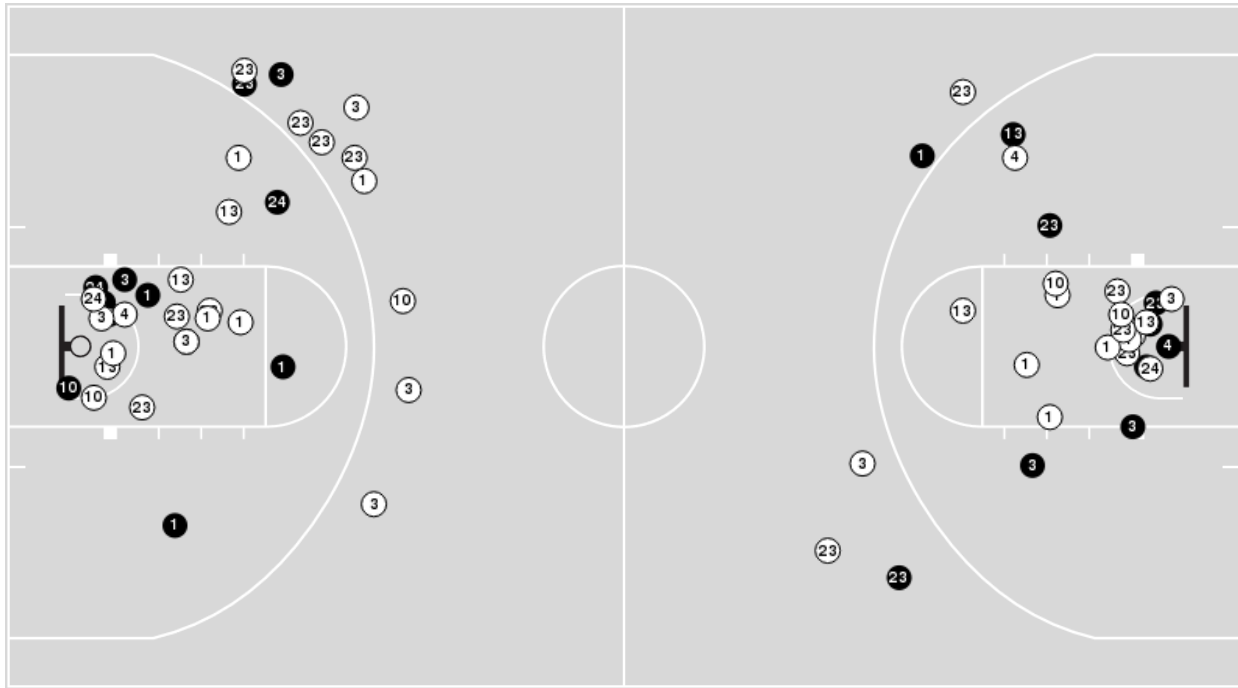

Officials: Eric Koch, Nina Norman, Rebeca Davila

Players => AllFG Types=>AllResults=>All

Sacred Heart

All Field Goals