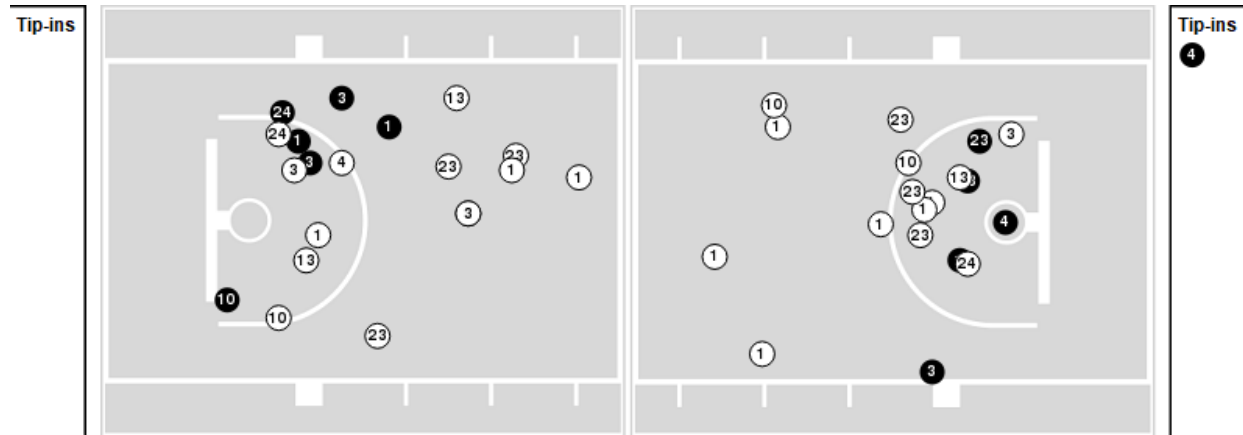

Officials: Eric Koch, Nina Norman, Rebeca Davila

Players => AllFG Types=>AllResults=>All

Sacred Heart

All Field Goals

Blow Up Chart

● Made ○ Missed N - Player Number

Sacred Heart	M/A	%
Field Goals	21/65	32
2 Points	17/49	35
3 Points	4/16	25
Free Throws	12/15	80