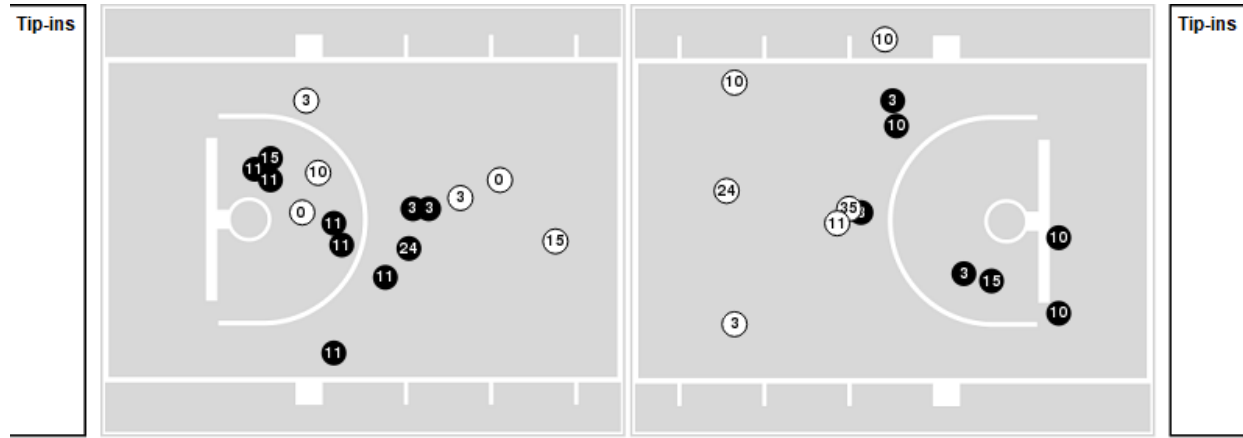

Blow Up Chart

● Made ○ Missed N - Player Number

UCF	M/A	%
Field Goals	26/49	53
2 Points	20/37	54
3 Points	6/12	50
Free Throws	11/15	73

UCF	M/A	%
Points in the Paint	34 (17 / 28)	61
Fast Break Points	7 (3/3)	100
Second Chance Points	7 (3/6)	50
Effective FG%	59