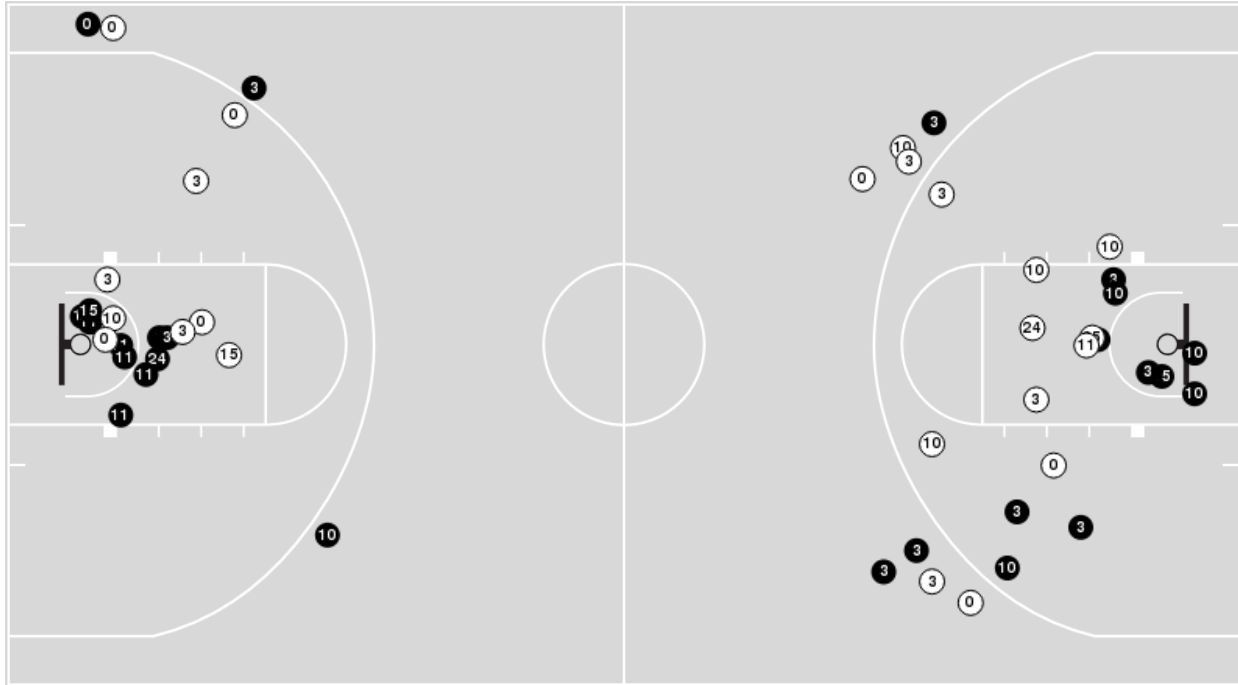

Players => AllFG Types=>AllResults=>All
UCF

All Field Goals