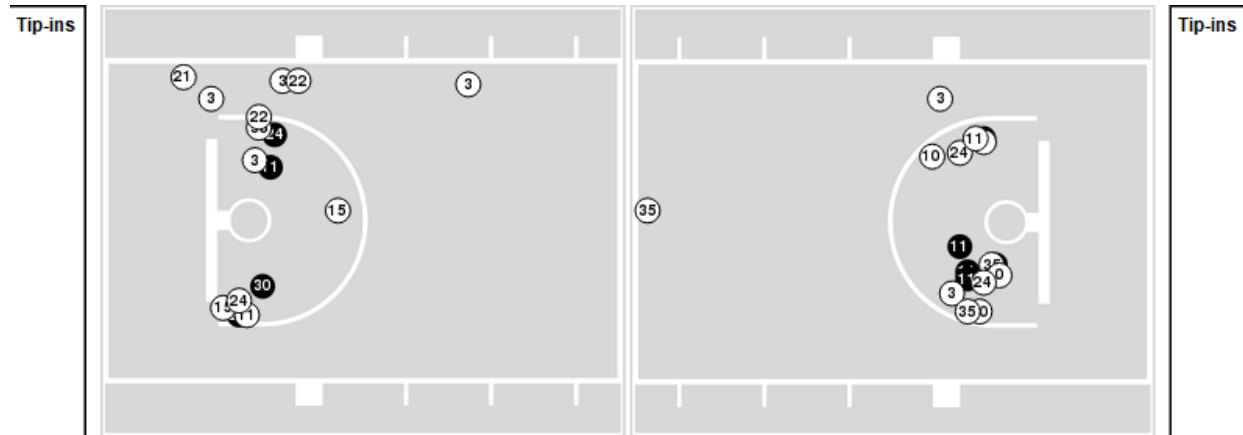

Officials: Kristen Bell, Kelly Broomfield, Tasha Smith

Players => 0, 3, 10, 11, 14, 15, 21, 22, 23, 24, 30, 35, 42FG Types=>AllResults=>All

UCF

All Field Goals

Blow Up Chart

● Made ○ Missed N - Player Number