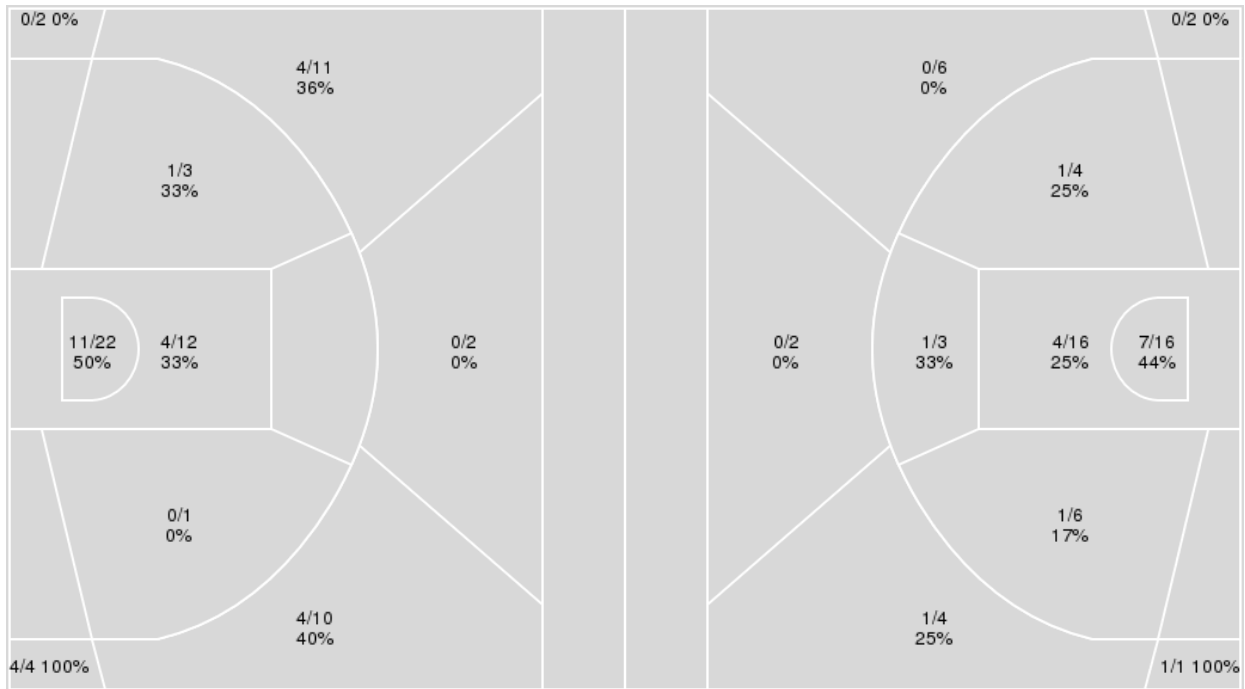

Officials: Angelica Suffren, Tasha Smith, Adrienne Gilmore-Nichols

{ Players => 0, 3, 10, 11, 14, 15, 21, 22, 23, 24, 30, 35, 42; } FG Types => All; Results => All;

{ Players => 0, 1, 4, 5, 10, 11, 14, 20, 23, 24, 31, 32, 33, 34; } FG Types => All; Results => All;

UCF

New Orleans

UCF	M/A	%
Field Goals	28/67	42
2 Points	16/38	42
3 Points	12/29	41
Free Throws	4/7	57

New Orleans	M/A	%
Field Goals	16/60	27
2 Points	14/45	31
3 Points	2/15	13
Free Throws	11/17	65