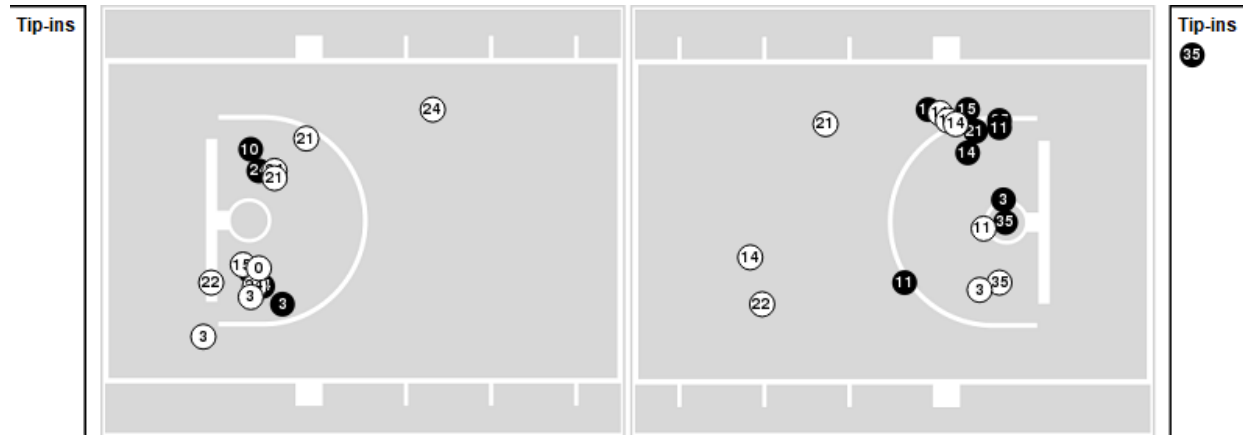

Officials: Angelica Suffren, Tasha Smith, Adrienne Gilmore-Nichols

Players => 0, 3, 10, 11, 14, 15, 21, 22, 23, 24, 30, 35, 42FG Types=>AllResults=>All

UCF

All Field Goals

Blow Up Chart

● Made ○ Missed N - Player Number