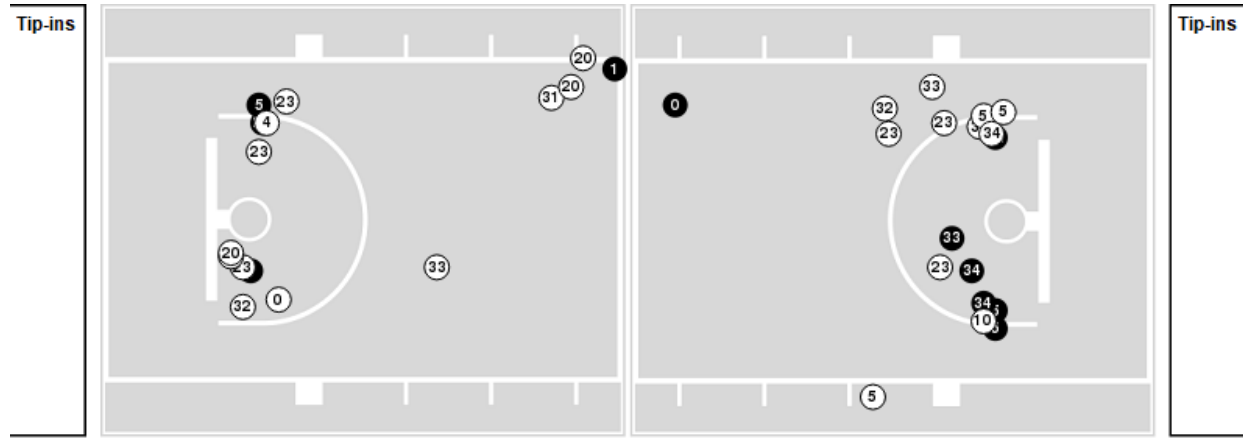

Blow Up Chart

● Made ○ Missed N - Player Number

New Orleans	M/A	%
Field Goals	16/60	27
2 Points	14/45	31
3 Points	2/15	13
Free Throws	11/17	65

New Orleans	M/A	%
Points in the Paint	22 (11 / 32)	34
Fast Break Points	12 (7/7)	100
Second Chance Points	5 (4/11)	36
Effective FG%	28