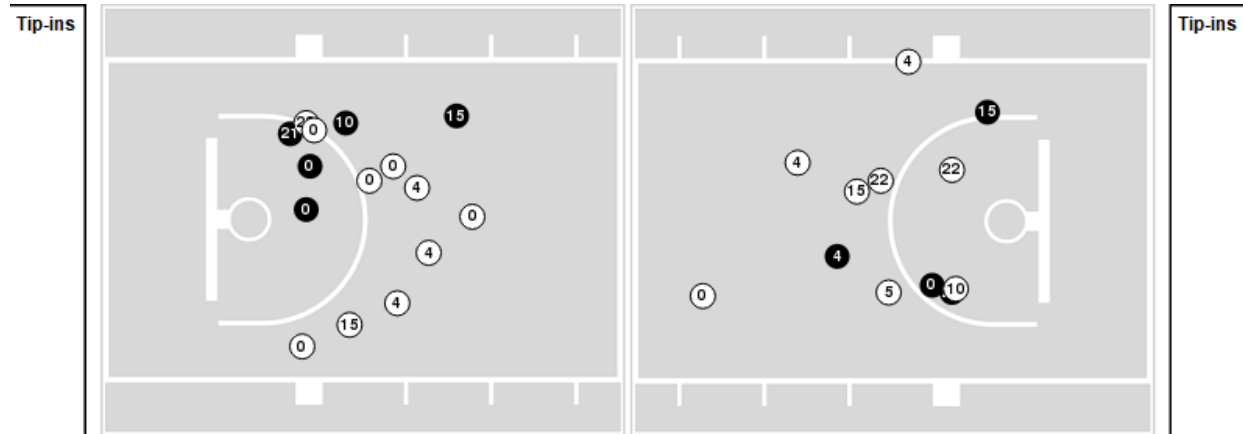

Officials: Maggie Tieman, Angelica Suffren, Xiomara Cruz-Johnson

Players => 0, 1, 2, 3, 4, 5, 10, 12, 14, 15, 21, 22, 23, 24FG Types=>AllResults=>All

Morgan St.

All Field Goals

Blow Up Chart

● Made ○ Missed N - Player Number