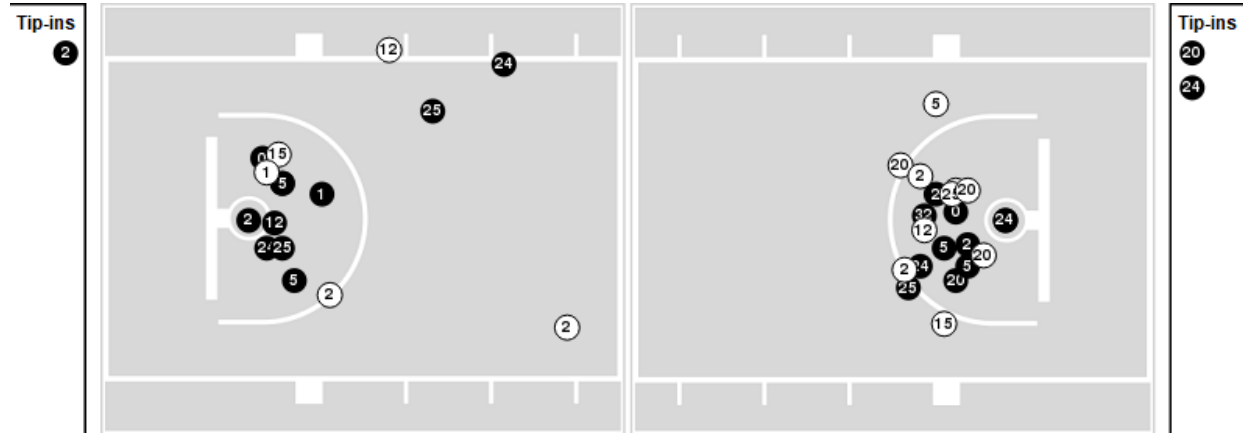

Blow Up Chart

● Made ○ Missed N - Player Number

Oklahoma	M/A	%
Field Goals	27/66	41
2 Points	24/44	55
3 Points	3/22	14
Free Throws	12/18	67

Oklahoma	M/A	%
Points in the Paint	42 (21 / 35)	60
Fast Break Points	9 (6/7)	86
Second Chance Points	13 (7/11)	64
Effective FG%	43