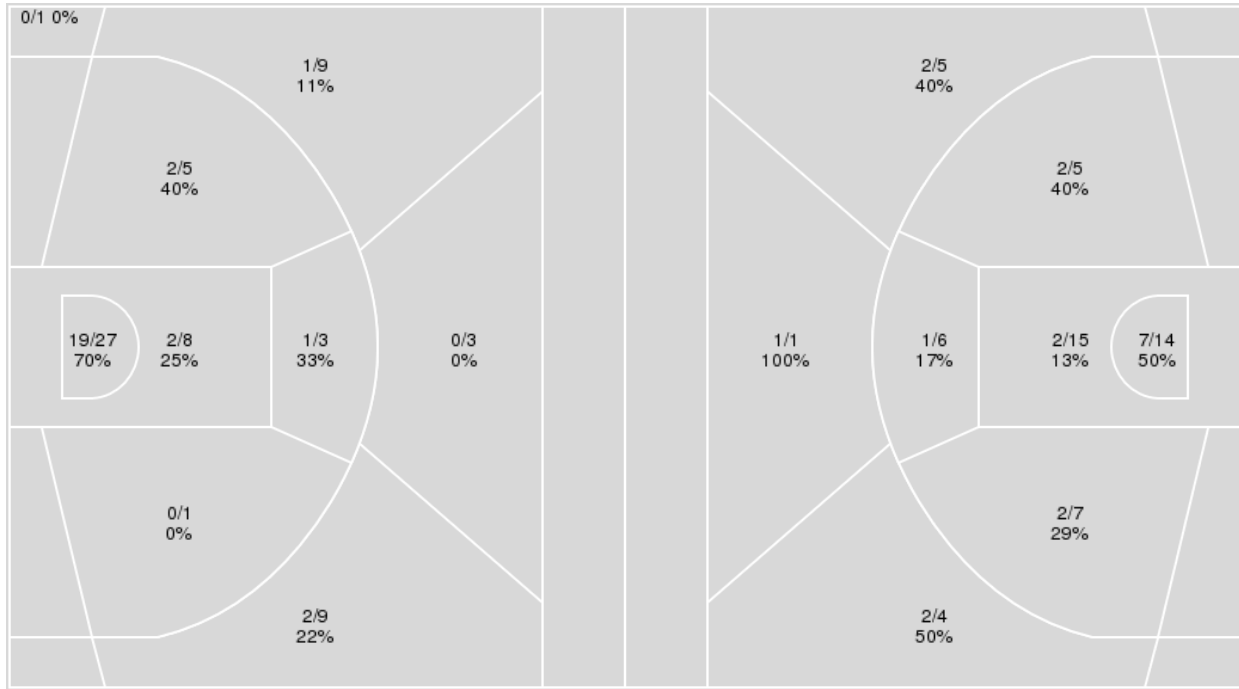

UCF at Oklahoma

12/30/23 Lloyd Noble Center, Norman
2023-24 Women's Basketball

Officials: Teresa Turner, Kelly Broomfield, Nicole Brannon

{ Players => 0, 1, 2, 4, 5, 11, 12, 13, 15, 20, 24, 25, 32, 34; } FG Types { Players => All; } FG Types => All; Results => All;
=> All; Results => All;

Oklahoma

UCF

Oklahoma	M/A	%
Field Goals	27/66	41
2 Points	24/44	55
3 Points	3/22	14
Free Throws	12/18	67

UCF	M/A	%
Field Goals	19/57	33
2 Points	14/47	30
3 Points	5/10	50
Free Throws	9/15	60