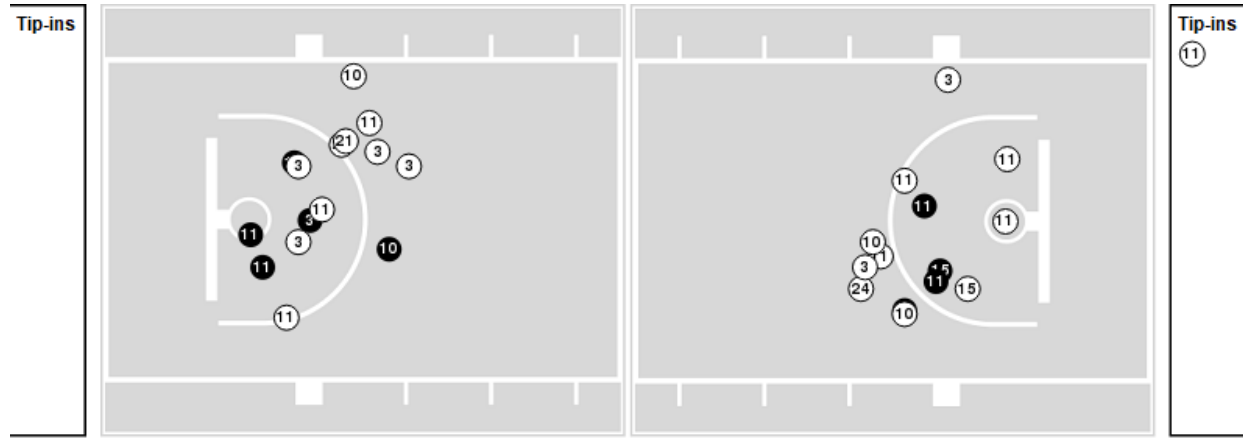

UCF at Oklahoma

12/30/23 Lloyd Noble Center, Norman
2023-24 Women's Basketball

Officials: Teresa Turner, Kelly Broomfield, Nicole Brannon

Players => AllFG Types=>AllResults=>All

UCF

All Field Goals

Blow Up Chart