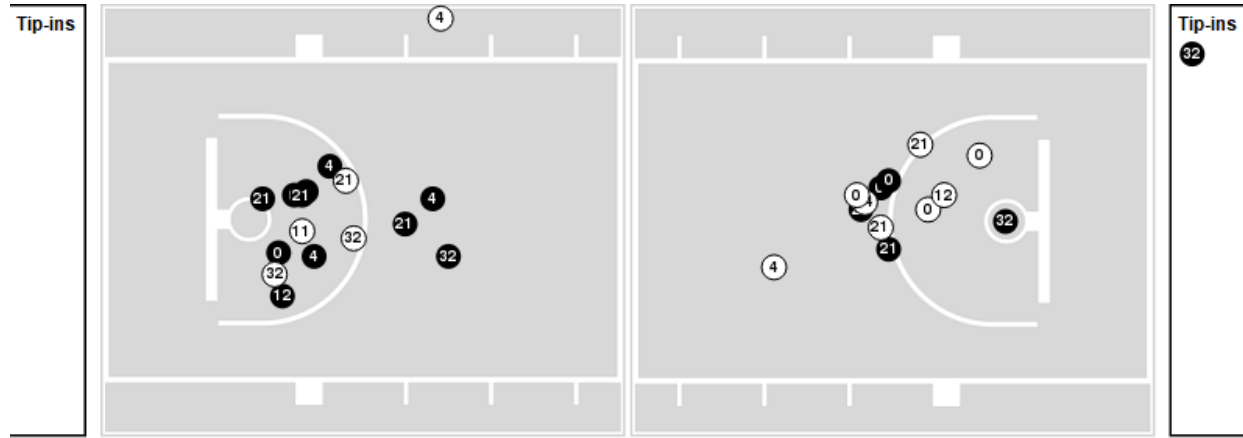

**Officials:** Tim Daley, Josh Howell, Ifeyinwa Seales

Players => 0, 1, 2, 4, 5, 11, 12, 15, 21, 22, 23, 24, 32, 34, 45 FG Types=>All Results=>All

**Oklahoma St.**

**All Field Goals**

**Blow Up Chart**

● Made ○ Missed N - Player Number