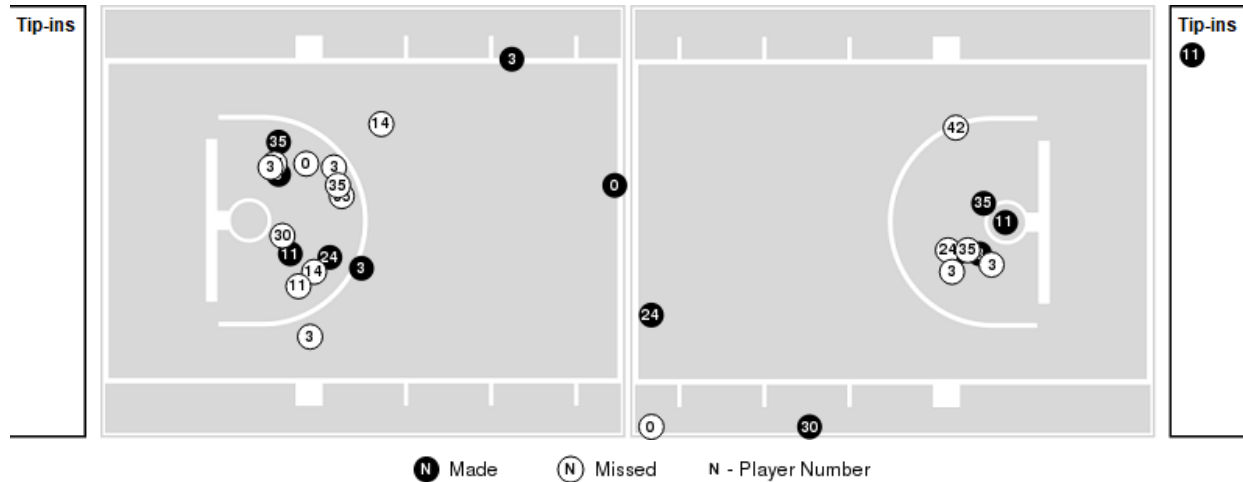

Officials: Angelica Suffren, Billy Smith, Xiomara Cruz-Johnson

Players => 0, 3, 10, 11, 14, 15, 21, 22, 23, 24, 30, 35, 42FG Types=>AllResults=>All

UCF

All Field Goals

Blow Up Chart

UCF	M/A	%
Field Goals	21/55	38
2 Points	18/43	42
3 Points	3/12	25
Free Throws	11/19	58