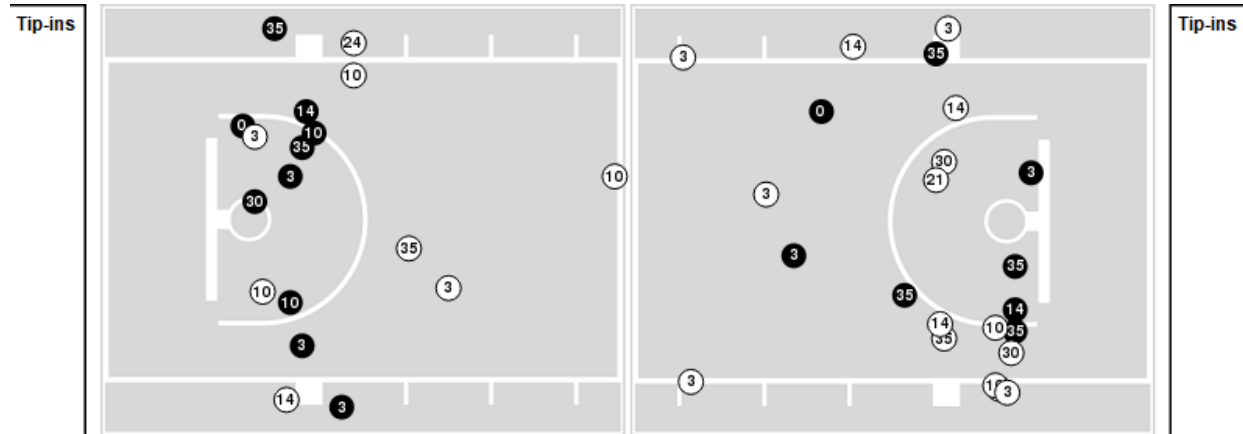

Blow Up Chart

● Made   ○ Missed   N - Player Number

UCF	M/A	%
Field Goals	28/62	45
2 Points	22/51	43
3 Points	6/11	55
Free Throws	12/15	80

UCF	M/A	%
Points in the Paint	30 (15 / 30)	50
Fast Break Points	12 (7/8)	88
Second Chance Points	6 (3/6)	50
Effective FG%	50