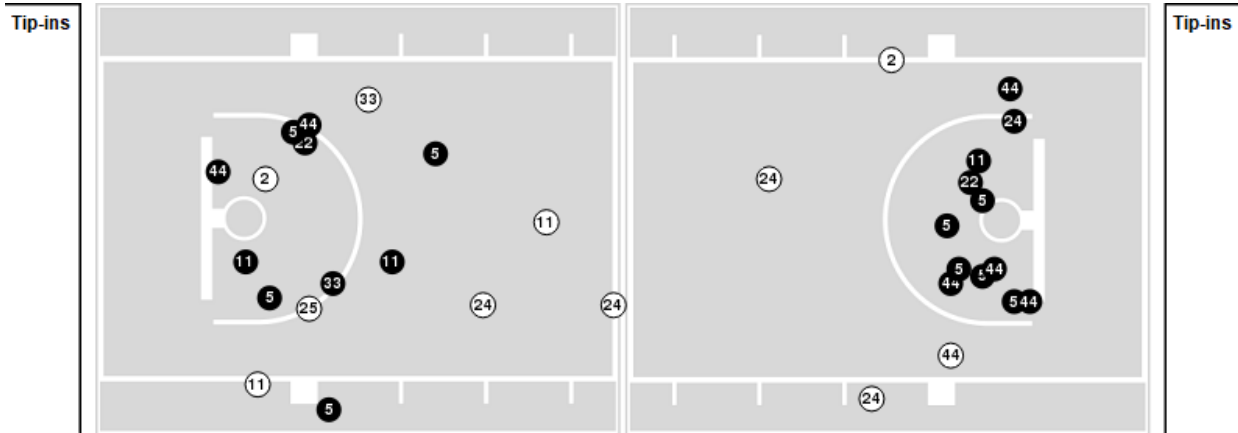

Blow Up Chart

N Made   **(N)** Missed   N - Player Number

Baylor	M/A	%
Field Goals	27/54	50
2 Points	23/35	66
3 Points	4/19	21
Free Throws	19/26	73

Baylor	M/A	%
Points in the Paint	42 (21 / 29)	72
Fast Break Points	12 (10/12)	83
Second Chance Points	11 (8/11)	73
Effective FG%	54