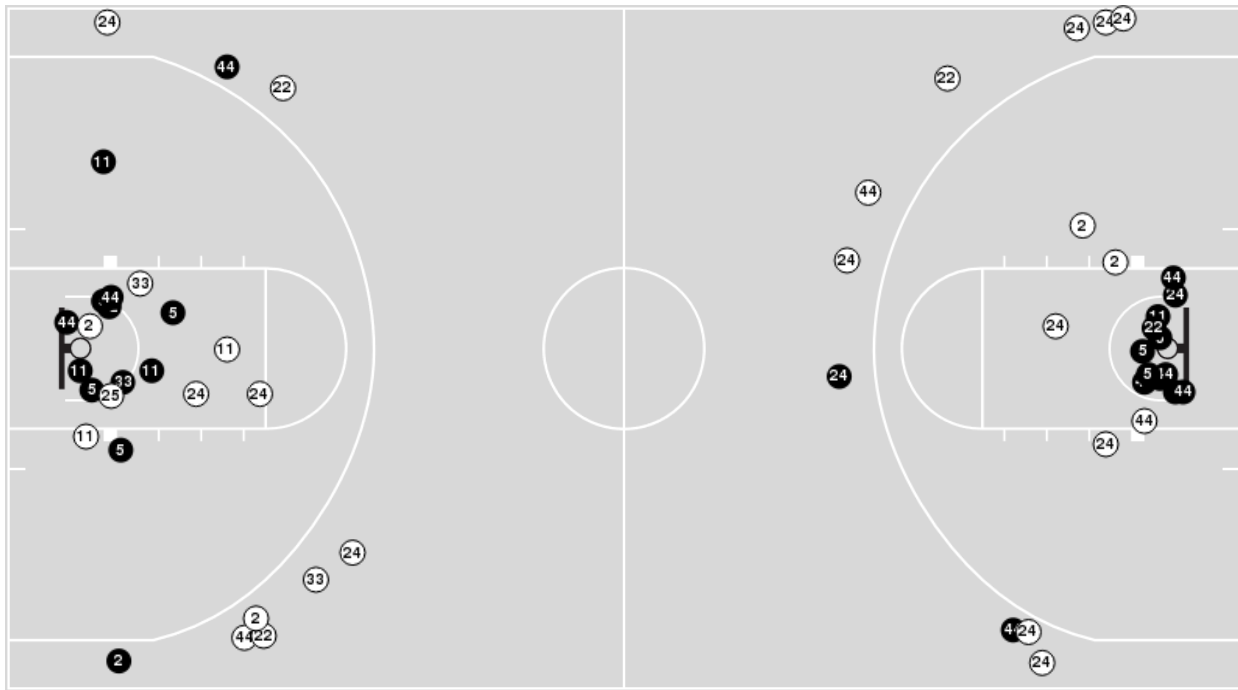

UCF at Baylor

01/20/24 Foster Pavilion, Waco
2023-24 Women's Basketball

Game Time: 2:00 PM
Game Duration: 2:03
Attendance: 5,089

Officials: Eric Brewton, Nykesha Thompson, Doug Knight

Players => AllFG Types=>AllResults=>All

Baylor

All Field Goals