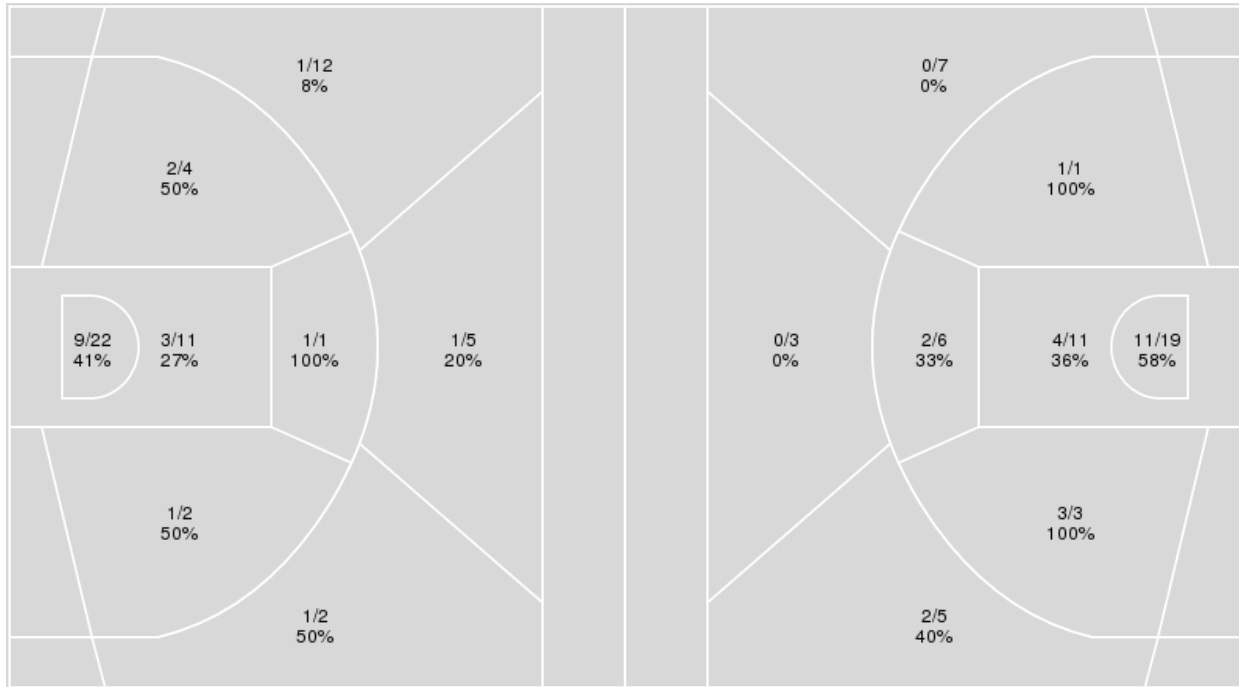

Officials: Felicia Grinter, Eric Brewton, Natasha Camy

{ Players => 0, 3, 10, 11, 14, 15, 21, 22, 23, 24, 25, 30, 35, 42; } FG
Types => All; Results => All;

{ Players => 1, 3, 5, 6, 7, 10, 11, 14, 20, 22, 23, 32, 33, 34, 42; } FG
Types => All; Results => All;

UCF

Cincinnati

UCF	M/A	%
Field Goals	19/59	32
2 Points	16/40	40
3 Points	3/19	16
Free Throws	20/27	74

Cincinnati	M/A	%
Field Goals	23/55	42
2 Points	21/40	52
3 Points	2/15	13
Free Throws	19/28	68