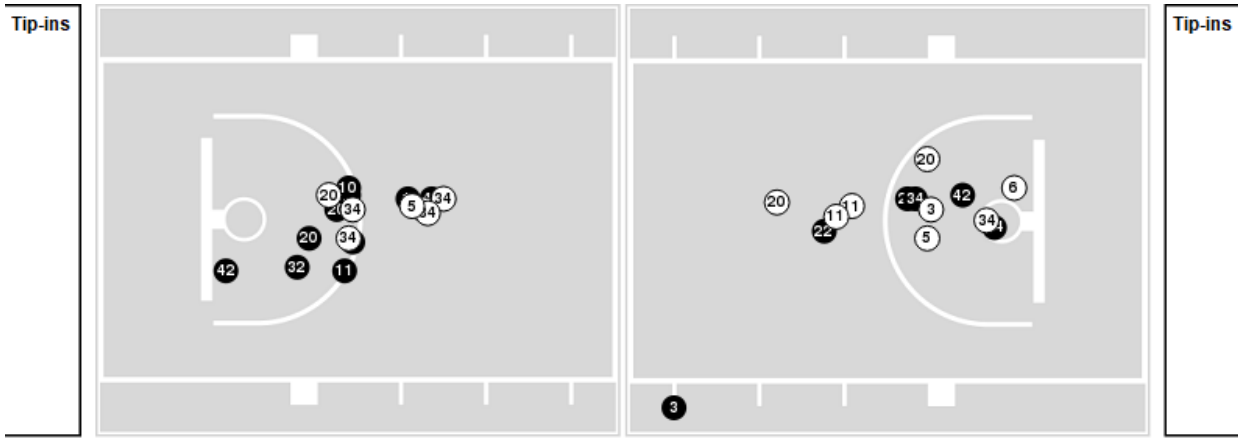

**Officials:** Felicia Grinter, Eric Brewton, Natasha Camy

Players => 1, 3, 5, 6, 7, 10, 11, 14, 20, 22, 23, 32, 33, 34, 42 FG Types=>All Results=>All

**Cincinnati**

**All Field Goals**

**Blow Up Chart**

● Made ○ Missed N - Player Number