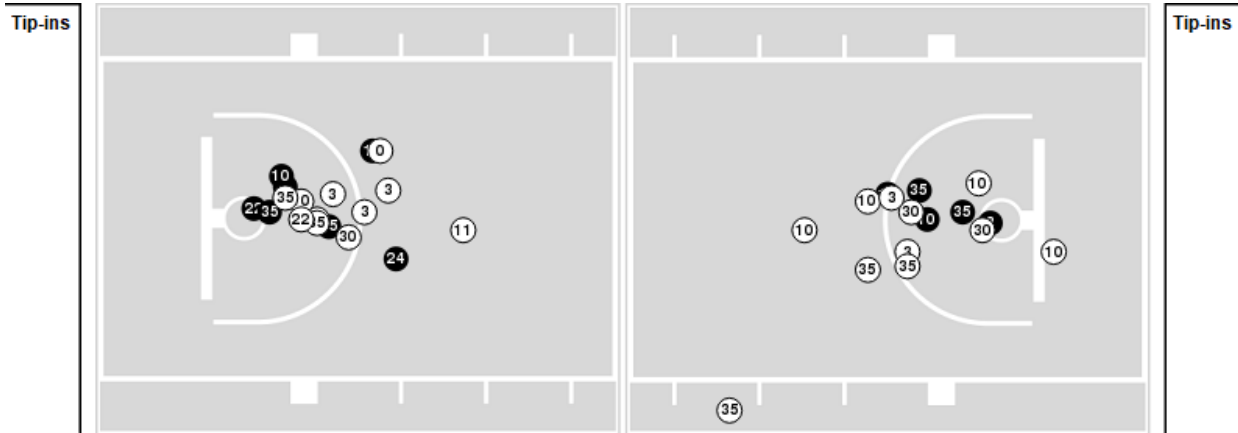

**Officials:** Felicia Grinter, Eric Brewton, Natasha Camy

Players => 0, 3, 10, 11, 14, 15, 21, 22, 23, 24, 25, 30, 35, 42FG Types=>AllResults=>All

**UCF**

**All Field Goals**

**Blow Up Chart**

● Made    ○ Missed    N - Player Number