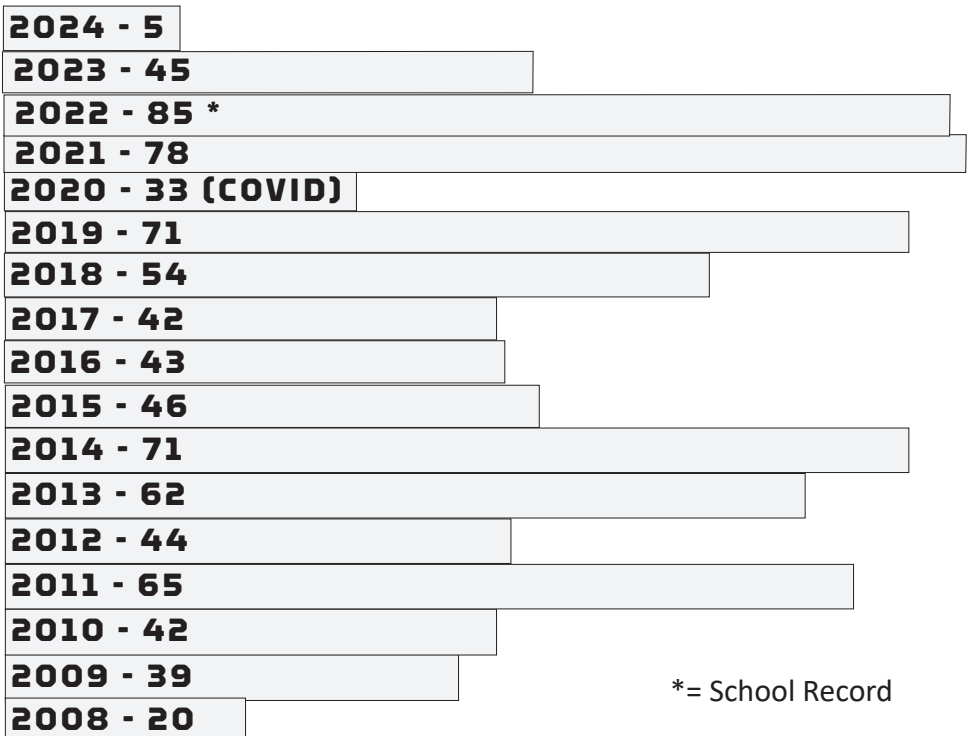

KENTUCKY HOME RUN TRACKER UNDER COACH KRISTINE HIMES

*= School Record