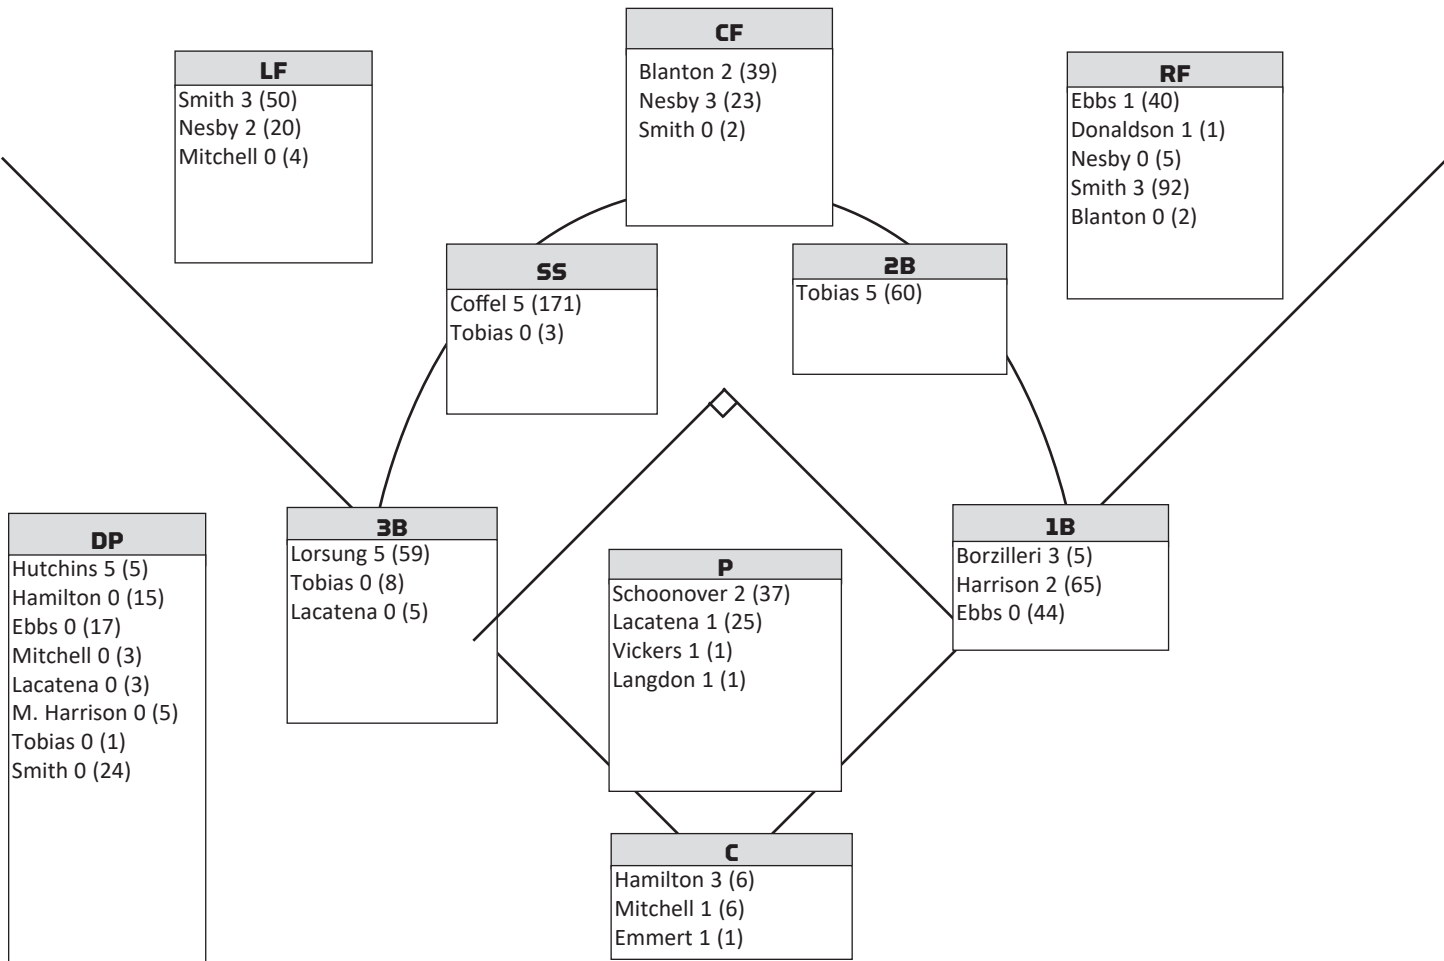

2024 KENTUCKY SOFTBALL | WEEK 2 | CLEARWATER

2023 STARTS BY BATTING ORDER

Player	1	2	3	4	5	6	7	8	9
Jenna Blanton	.	.	.	.	.	.	.	2	.
Lauryn Borzilleri	.	.	.	.	.	1	1	.	.
Erin Coffel	4	.	1	.	.	.	.	.	.
Emory Donaldson	.	.	.	.	.	.	.	1	.
Taylor Ebbs	.	.	1	.	1	.	.	.	.
Ella Emmert	.	.	.	.	.	.	.	1	.
Karissa Hamilton	.	.	.	.	2	1	.	.	.
Meeko Harrison	.	.	.	.	.	2	1	.	.
Taylor Hess	.	.	.	.	.	.	.	.	.
Ally Hutchins	.	.	.	5	.	.	.	.	.
Alexia Lacatena	.	.	.	.	.	.	.	.	.
Sydney Langdon	.	.	.	.	.	.	.	.	.
Camryn Lookadoo	.	.	.	.	.	.	.	.	.
Grace Lorsung	.	.	.	.	2	1	2	.	.
Hallie Mitchell	.	.	.	.	.	.	1	.	.
Vanessa Nesby	1	.	.	.	.	.	.	1	3
Peyton Plotts	.	.	.	.	.	.	.	.	.
Cassie Reasner	.	.	.	.	.	.	.	.	.
Stephanie Schoonover	.	.	.	.	.	.	.	.	.
Rylea Smith	.	2	3	.	.	.	.	.	.
Delani Sullivan	.	.	.	.	.	.	.	.	.
Erica Thulen	.	.	.	.	.	.	.	.	.
Margaret Tobias	.	3	.	.	.	.	.	.	2
Jaden Vickers	.	.	.	.	.	.	.	.	.

STARTS BY POSITION IN 2024 (CAREER)