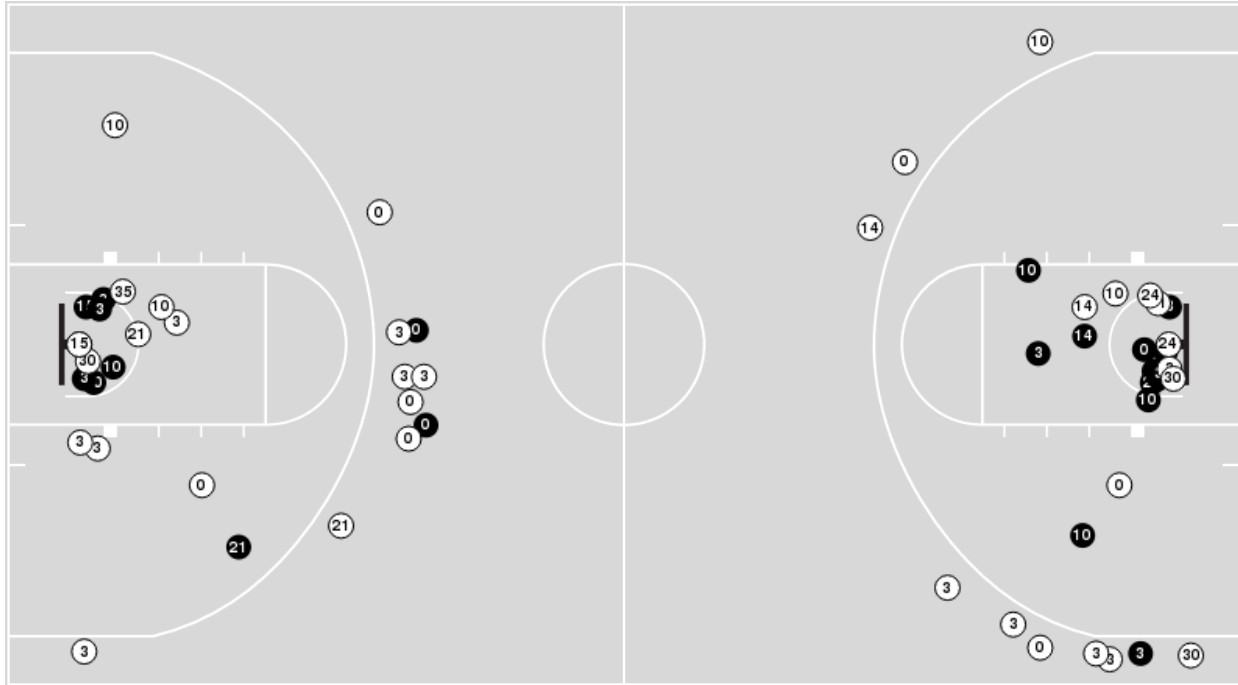

Officials: Cameron Inouye, Bill Larence, In'Fini Robinson

Players => 0, 3, 10, 11, 14, 15, 21, 22, 23, 24, 25, 30, 35, 42FG Types=>AllResults=>All

UCF

All Field Goals