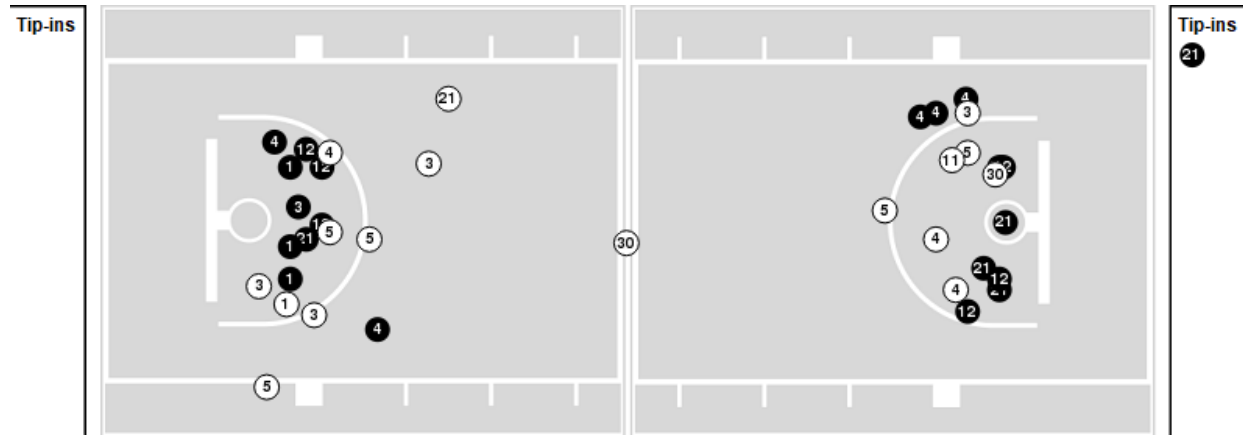

Blow Up Chart

● Made ○ Missed N - Player Number

Kansas St.	M/A	%
Field Goals	23/55	42
2 Points	21/40	52
3 Points	2/15	13
Free Throws	12/22	55

Kansas St.	M/A	%
Points in the Paint	40 (20 / 36)	56
Fast Break Points	14 (9/10)	90
Second Chance Points	6 (3/7)	43
Effective FG%	44