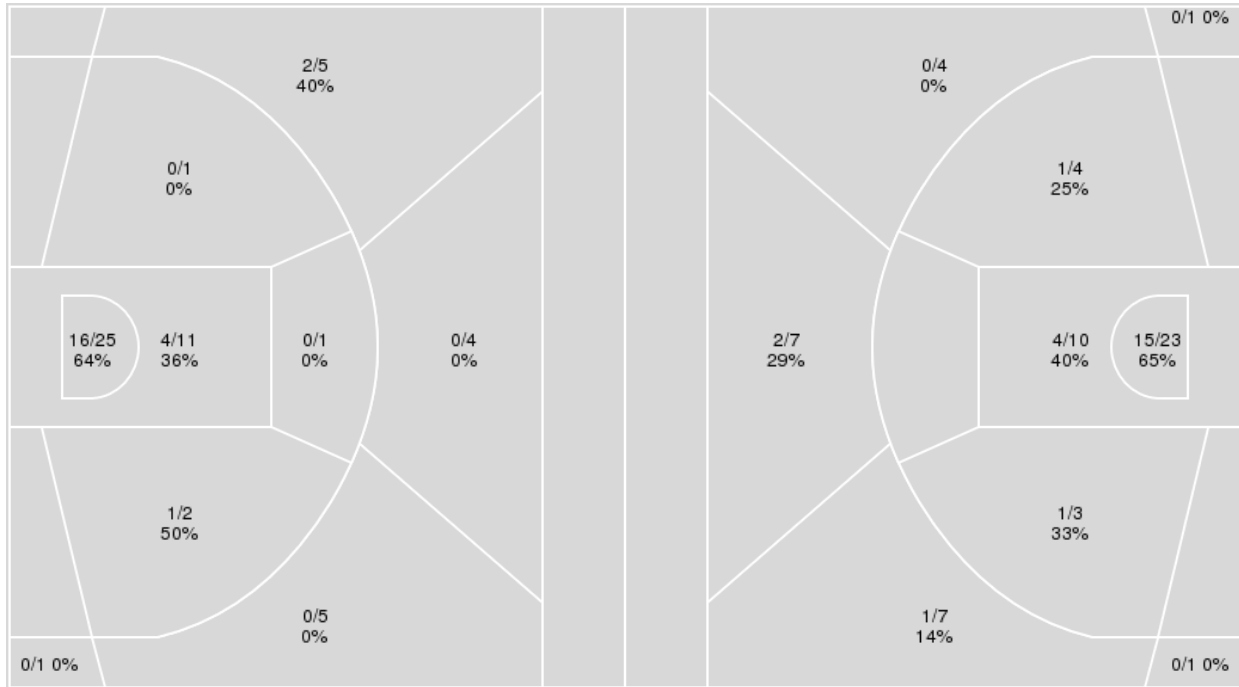

UCF at Kansas St.

02/17/24 Bramlage Coliseum, Manhattan
2023-24 Women's Basketball

Game Time: 4:00 PM
Game Duration: 1:50
Attendance: 6,316

Officials: Cameron Inouye, Bill Larance, In'Fini Robinson

{ Players => 1, 2, 3, 4, 5, 10, 11, 12, 14, 15, 21, 30, 32, 35, 50; } FG
Types => All; Results => All;

{ Players => 0, 3, 10, 11, 14, 15, 21, 22, 23, 24, 25, 30, 35, 42; } FG
Types => All; Results => All;

Kansas St.

UCF

Kansas St.	M/A	%
Field Goals	23/55	42
2 Points	21/40	52
3 Points	2/15	13
Free Throws	12/22	55

UCF	M/A	%
Field Goals	24/60	40
2 Points	21/40	52
3 Points	3/20	15
Free Throws	7/8	88