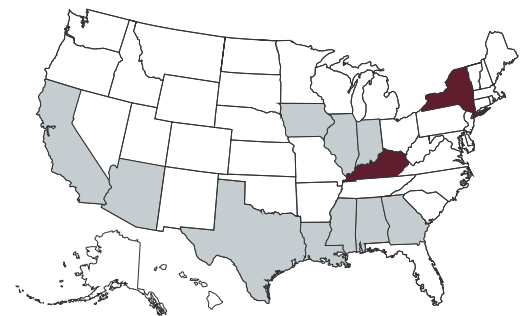

NEWCOMERS (10)

Jessie Blaine, Jadyn Burney, Megan Davidson, Kylee Edwards, Delainey Everett, Salen Hawkins, Hosanna Lindblade, Sierra Sacco, Lexi Sosa, Ella Wesolowski

BY HOME STATE

Mississippi (5): Aquana Brownlee, Jadyn Burney, Megan Davidson, Kat Wallace, Aspen Westley
 California (4): Delainey Everett, Matalasi Faapito, Leilani Pulemau, Lexi Sosa
 Texas (4): Gabby Coffey, Saleyna Daniel, Hosanna Lindblade, Kiarra Sells
 Alabama (3): Jessie Blaine, Madisyn Kennedy, Brylie St. Clair
 Georgia (2): Nadia Barbary, Paige Cook
 Arizona (1): Salen Hawkins
 Illinois (1): Morgan Bernardini
 Indiana (1): Kylee Edwards
 Iowa (1): Josey Marron
 Kentucky (1): Riley Hull
 Louisiana (1): Sierra Sacco
 New York (1): Ella Wesolowski