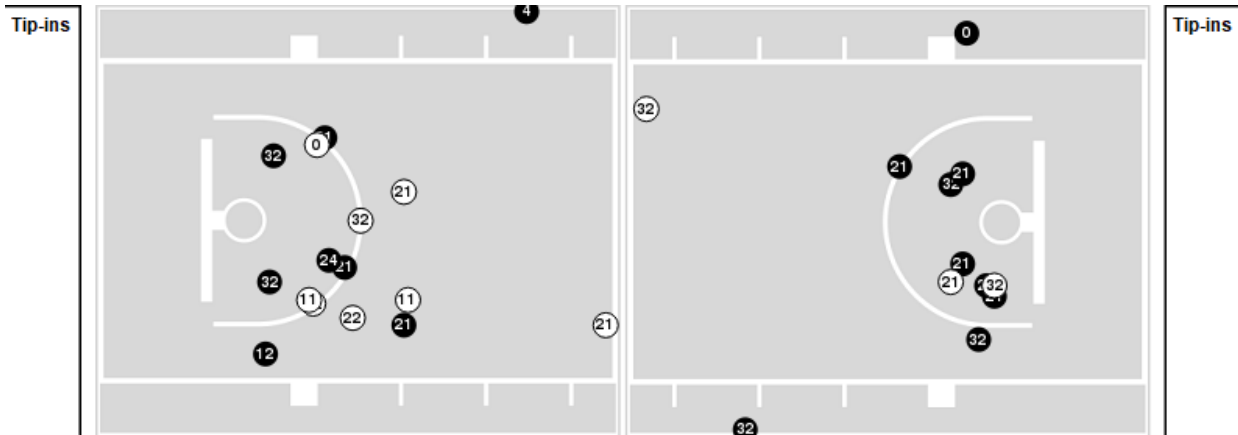

Blow Up Chart

● Made ○ Missed N - Player Number

Oklahoma St.	M/A	%
Field Goals	27/59	46
2 Points	19/37	51
3 Points	8/22	36
Free Throws	5/6	83

Oklahoma St.	M/A	%
Points in the Paint	28 (14 / 25)	56
Fast Break Points	4 (2/2)	100
Second Chance Points	5 (2/3)	67
Effective FG%	53