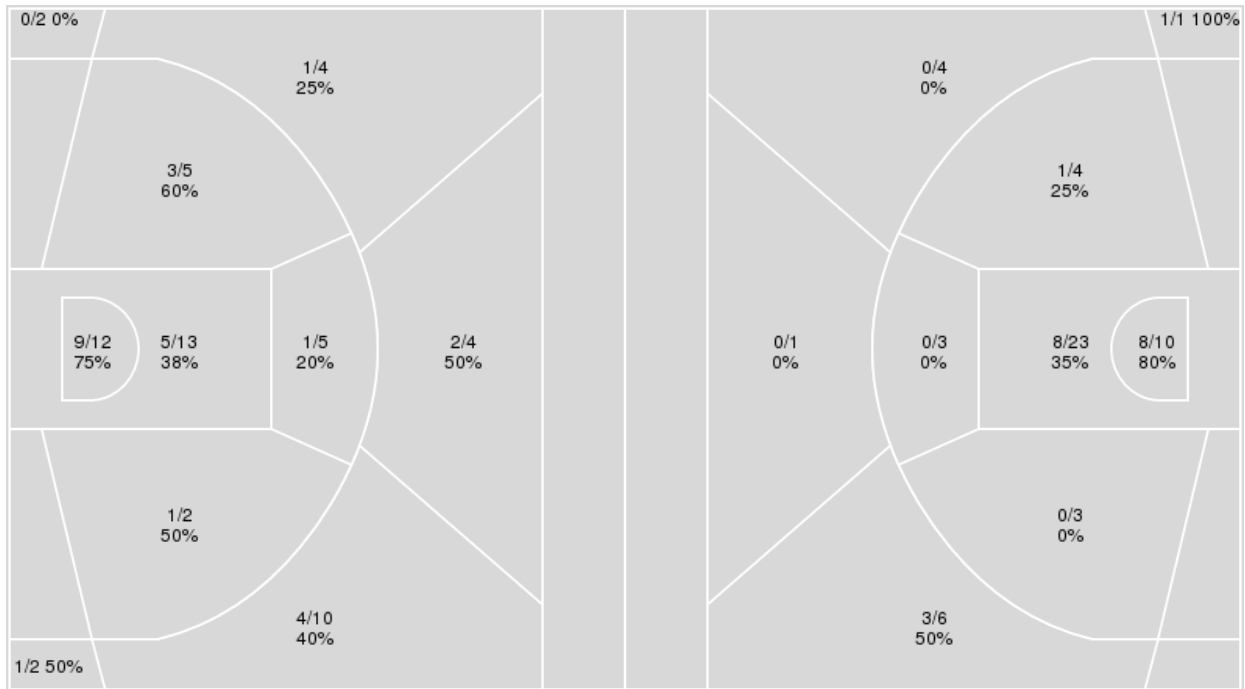

UCF at Oklahoma St.

02/21/24 Gallagher-Iba Arena, Stillwater
2023-24 Women's Basketball

Game Time: 6:30 PM
Game Duration: 1:37
Attendance: 1,819

Officials: Gina Cross, Felicia Grinter, Julie Krommenhoek

{ Players => 0, 1, 2, 4, 5, 11, 12, 15, 21, 22, 23, 24, 32, 34, 45; } FG
Types => All; Results => All;

{ Players => 0, 3, 10, 11, 14, 15, 21, 22, 23, 24, 25, 30, 35, 42; } FG
Types => All; Results => All;

Oklahoma St.

UCF

Oklahoma St.	M/A	%
Field Goals	27/59	46
2 Points	19/37	51
3 Points	8/22	36
Free Throws	5/6	83

UCF	M/A	%
Field Goals	21/55	38
2 Points	17/43	40
3 Points	4/12	33
Free Throws	8/9	89