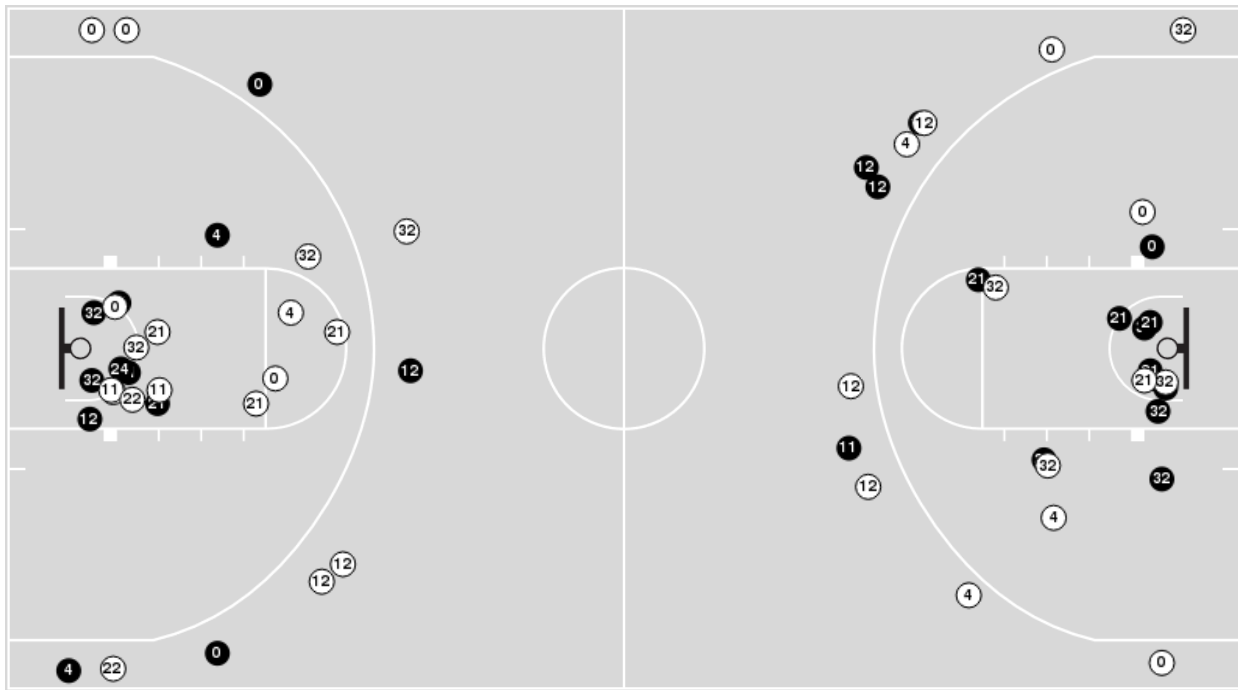

Players => 0, 1, 2, 4, 5, 11, 12, 15, 21, 22, 23, 24, 32, 34, 45FG Types=>AllResults=>All

Oklahoma St.

All Field Goals