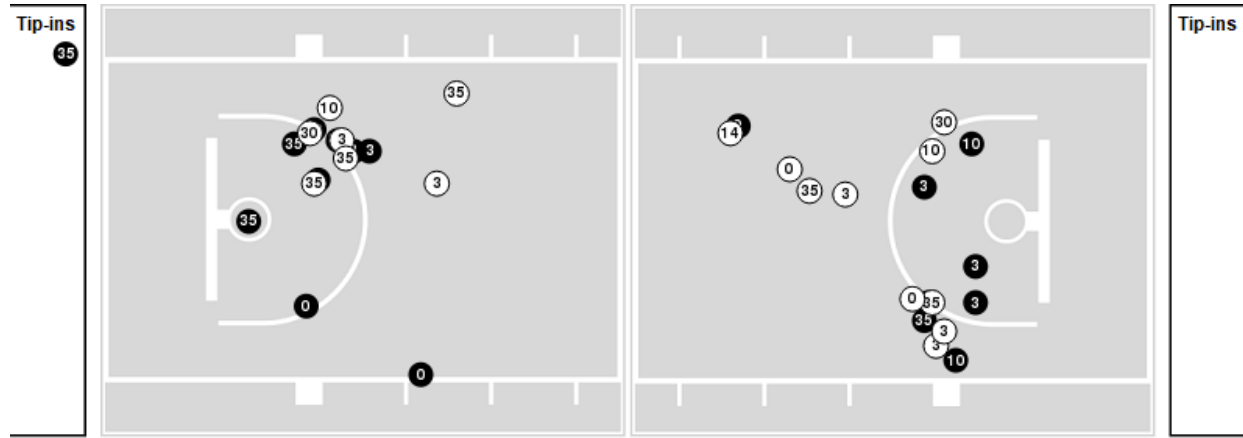

**Officials:** Gina Cross, Felicia Grinter, Julie Krommenhoek

Players => 0, 3, 10, 11, 14, 15, 21, 22, 23, 24, 25, 30, 35, 42FG Types=>AllResults=>All

**UCF**

**All Field Goals**

**Blow Up Chart**

● Made ○ Missed N - Player Number