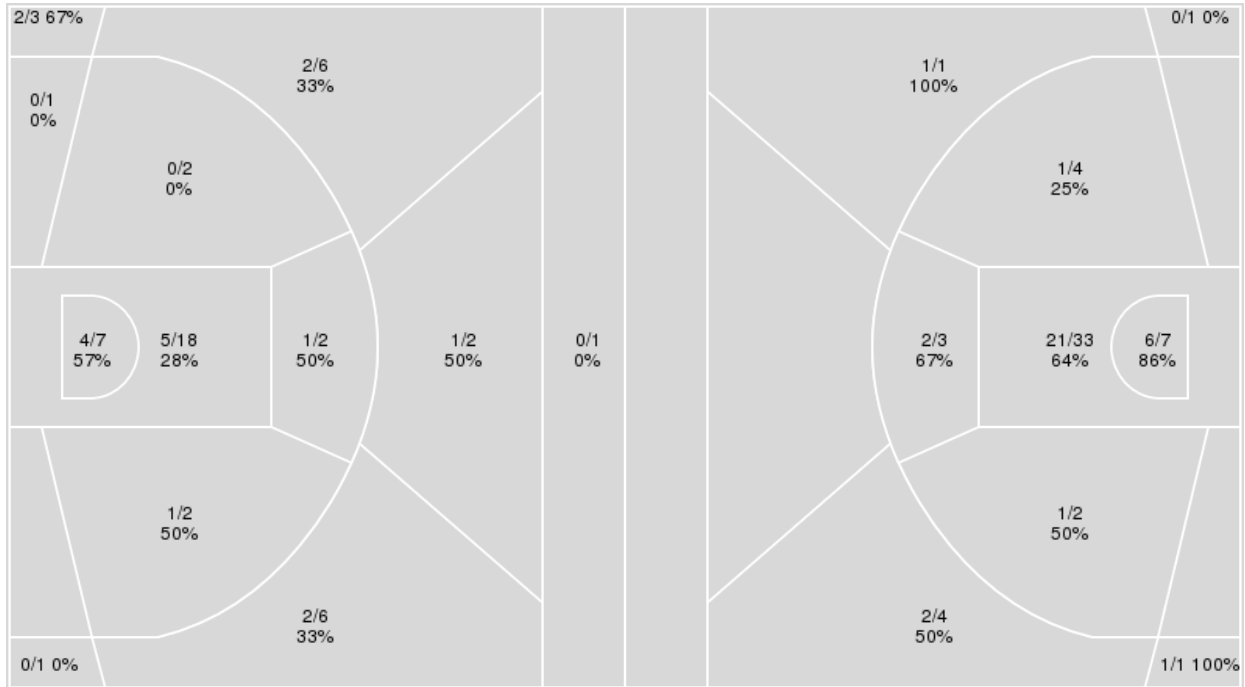

Officials: Eric Brewton, Nykeshia Thompson, Billy Smith

{ Players => 0, 3, 10, 11, 14, 15, 21, 22, 23, 24, 25, 30, 35, 42; } FG
Types => All; Results => All;

{ Players => All; } FG Types => All; Results => All;

UCF

Texas

UCF	M/A	%
Field Goals	18/51	35
2 Points	11/32	34
3 Points	7/19	37
Free Throws	13/23	57

Texas	M/A	%
Field Goals	35/56	62
2 Points	31/49	63
3 Points	4/7	57
Free Throws	13/18	72