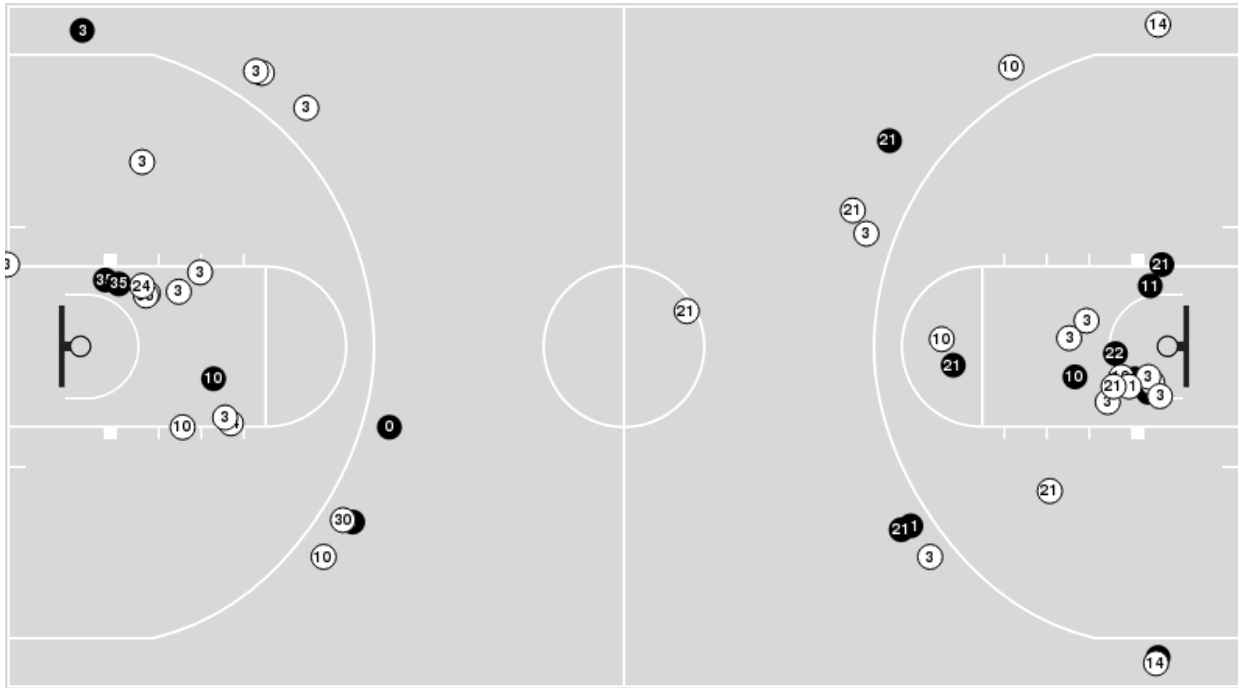

Officials: Eric Brewton, Nykesha Thompson, Billy Smith

Players => 0, 3, 10, 11, 14, 15, 21, 22, 23, 24, 25, 30, 35, 42FG Types=>AllResults=>All

UCF

All Field Goals