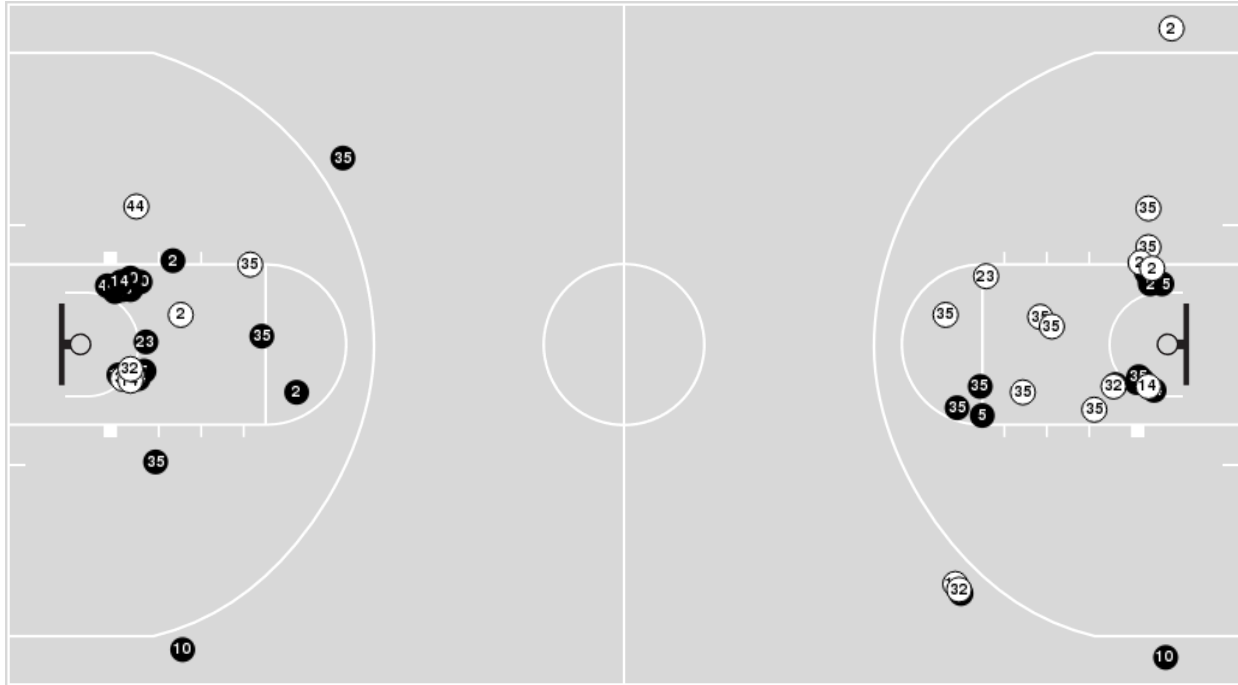

Officials: Eric Brewton, Nykesha Thompson, Billy Smith

Players => AllFG Types=>AllResults=>All
Texas

All Field Goals