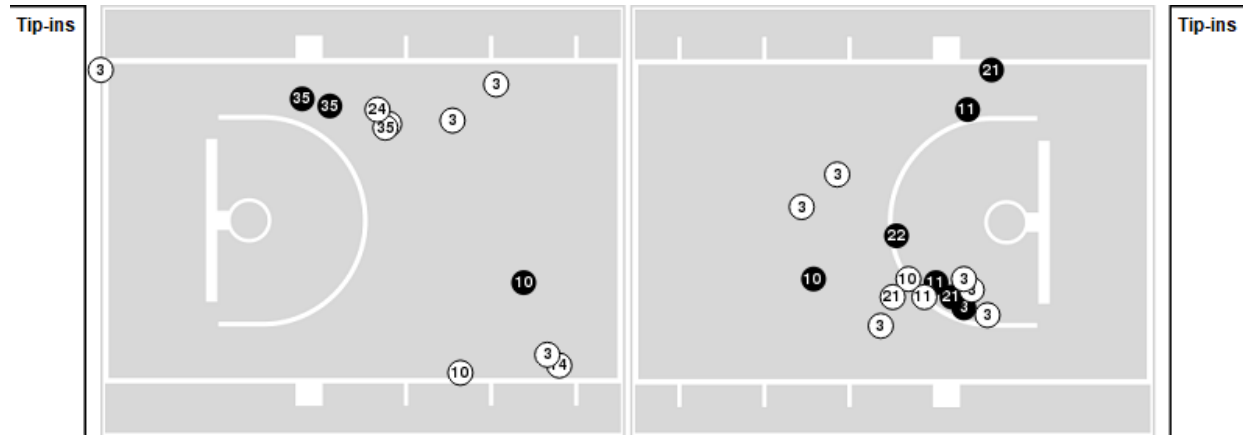

Blow Up Chart

● Made   ○ Missed   N - Player Number

UCF	M/A	%
Field Goals	18/51	35
2 Points	11/32	34
3 Points	7/19	37
Free Throws	13/23	57

UCF	M/A	%
Points in the Paint	18 (9 / 25)	36
Fast Break Points	5 (5/6)	83
Second Chance Points	11 (7/17)	41
Effective FG%	42