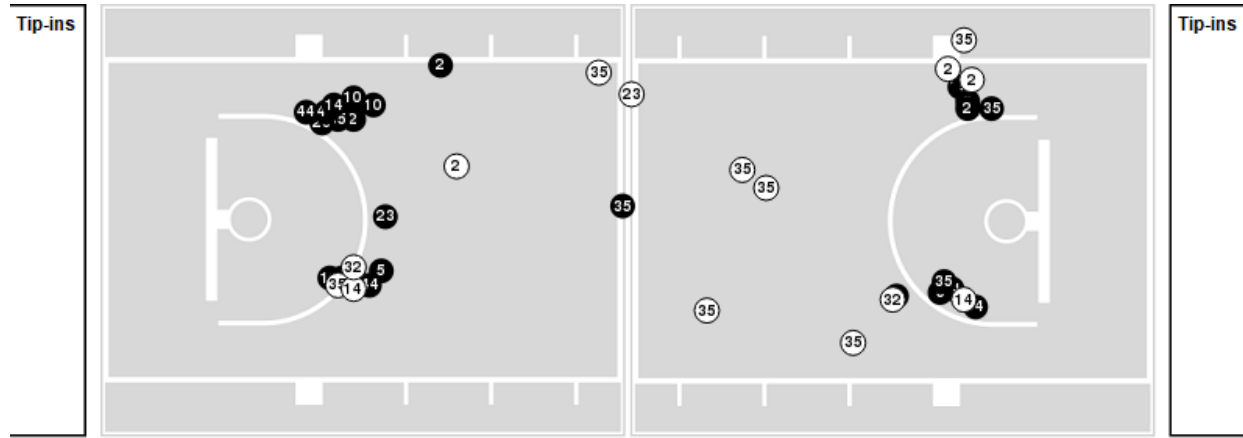

Blow Up Chart

● Made   ○ Missed   N - Player Number

Texas	M/A	%
Field Goals	35/56	62
2 Points	31/49	63
3 Points	4/7	57
Free Throws	13/18	72

Texas	M/A	%
Points in the Paint	54 (27 / 40)	68
Fast Break Points	14 (8/9)	89
Second Chance Points	11 (6/7)	86
Effective FG%	66