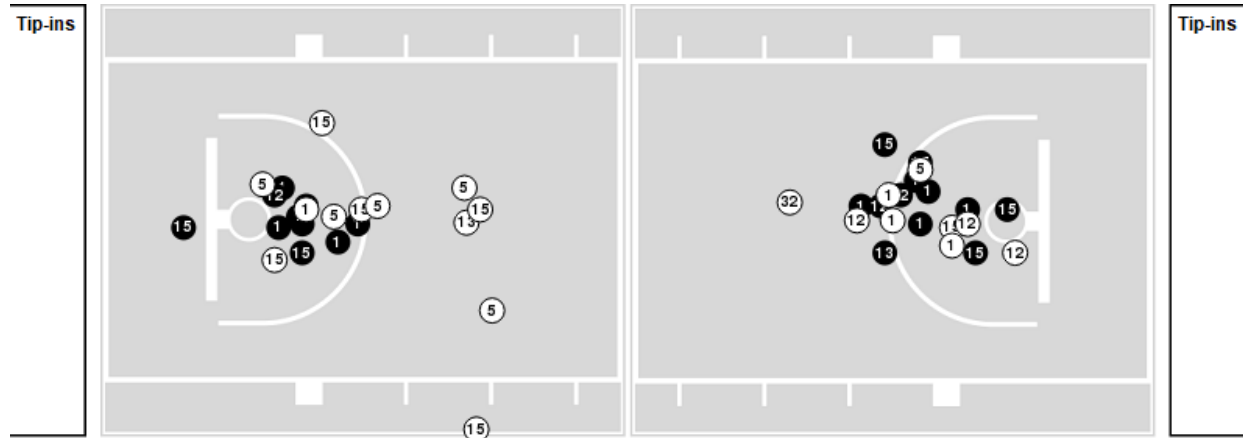

Blow Up Chart

● Made ○ Missed N - Player Number

Kansas	M/A	%
Field Goals	24/56	43
2 Points	22/46	48
3 Points	2/10	20
Free Throws	15/22	68

Kansas	M/A	%
Points in the Paint	44 (22 / 42)	52
Fast Break Points	11 (7/8)	88
Second Chance Points	19 (12/19)	63
Effective FG%	45