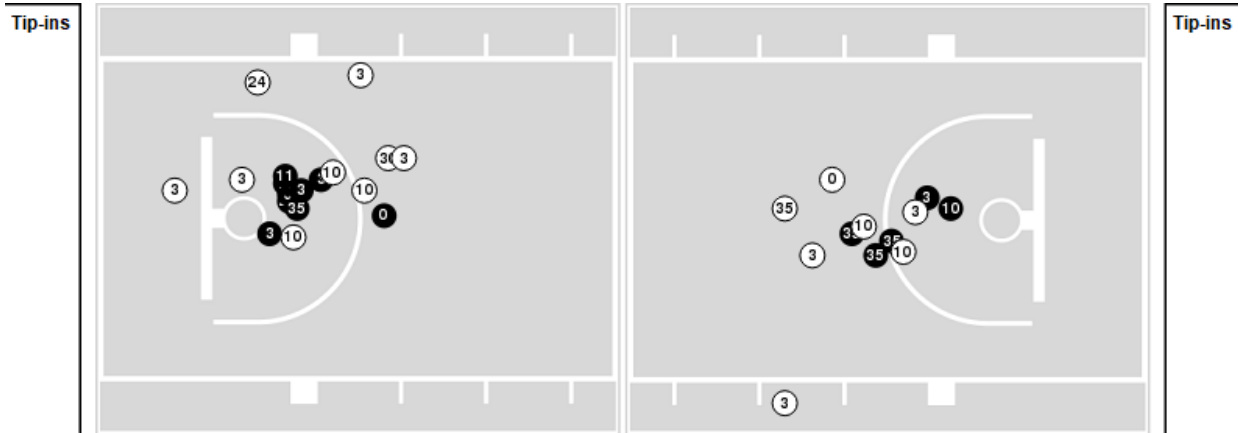

Officials: Jesse Dickerson, Natasha Camy, Jamie Broderick

Players => 0, 3, 10, 11, 14, 15, 21, 22, 23, 24, 25, 30, 35, 42FG Types=>AllResults=>All

UCF

All Field Goals

Blow Up Chart

● Made ○ Missed N - Player Number