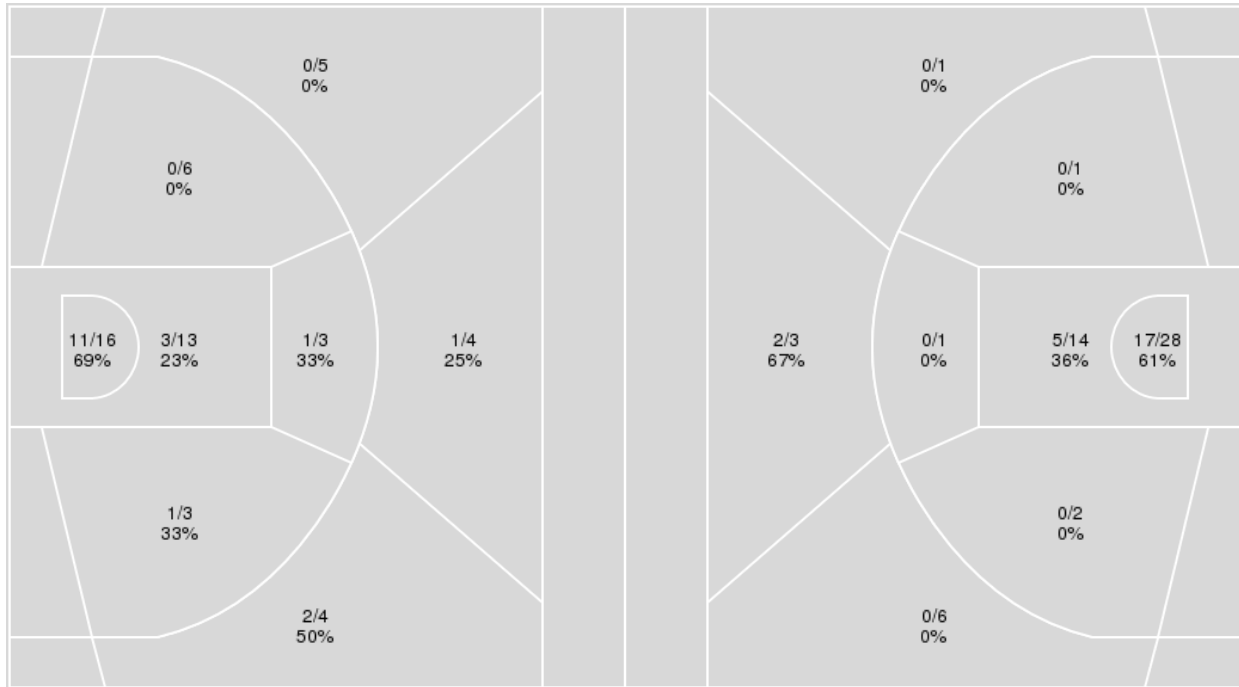

Officials: Jesse Dickerson, Natasha Camy, Jamie Broderick

{ Players => 0, 3, 10, 11, 14, 15, 21, 22, 23, 24, 25, 30, 35, 42; } FG
Types => All; Results => All;

{ Players => 0, 1, 5, 6, 7, 12, 13, 14, 15, 23, 25, 32, 33; } FG Types =>
All; Results => All;

UCF

Kansas

UCF	M/A	%
Field Goals	19/54	35
2 Points	16/41	39
3 Points	3/13	23
Free Throws	12/13	92

Kansas	M/A	%
Field Goals	24/56	43
2 Points	22/46	48
3 Points	2/10	20
Free Throws	15/22	68