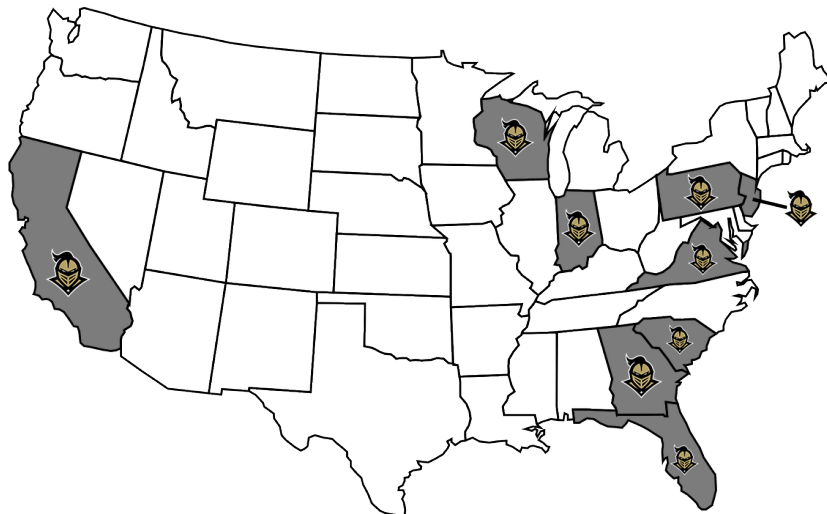

COACHING AND SUPPORT STAFF

Head Coach: Cindy Ball-Malone - 6th Season (University of the Pacific '02, '06)

Assistant Coach: Becca Mueller - 1st Season (College of Charleston '16)

Assistant Coach: Jenn Salling - 2nd Season (Washington '11, '17)

Assistant Coach: Cassady Brewer - 1st Season (UCF '19, Florida '22)

Director of Operations: Adam DeRusha - 3rd Season (Florida '15, LSU '17)

Athletic Trainer: Aleaha Evans - 5th season (UCF '17, Texas State '19)

Graduate Assistant: Shannon Saile - 2nd Season (Oklahoma '21)

Graduate Assistant: Kelsi Jeffries - 1st Season (UCF '23)

By Eligibility

Seniors (11)	Juniors (5)	Sophomores (4)	Freshmen (7)	
Katie Burge	Jasmine Williams	Savannah Adams	Katelyn Cochran	Samantha Delhoyo *
Jada Cody	Sarah Willis	Kaitlyn Felton	Aubrey Evans	Sierra Humphreys *
Angelina DeVoe	Sona Halajian *	Carson Frier	Macy Miles	Taylor Kittleman *
Shannon Doherty	Ava Justman *	Ashleigh Griffin (Redshirt)	Alexis Morgan *	Samantha Rey *
Chloe Evans	Stormy Kotzelnick *		Samantha Strott *	Isabella Vega *
Grace Jewell				
Johneisha Rowe				
Kennedy Searcy				

* - indicates first season at UCF

Pronunciation Guide

- #2 Samantha **RAY**
- #4 Katelyn **Cock-ran**
- #6 Angelina **De-VOH**
- #7 **John-EE-sha ROW**
- #20 Katie **Burj** (with a 'J' sound, no E)
- #22 Kennedy **Ser-see**
- #35 Carson **FRY-er**
- #44 Stormy **COT-zel-nick**
- #98 **SOH-na Ha-lah-zhun** (as in 'asia')

Coach Jenn **SAL-ing** (with 'a' sound as in 'apple')

Coach Becca **MULE-er**

Dir. Ops Adam **De-ROO-shuh**

By State

Florida (10)

Katie Burge - Miami
Shannon Doherty - Coral Springs
Aubrey Evans - Apopka
Kaitlyn Felton - Valrico
Carson Frier - Live Oak
Macy Miles - Naples
Johnneisha Rowe - Avon Park
Kennedy Searcy - Jacksonville
Kiley Strott - Longwood
Isabella Vega - Bradenton

California (9)

Savannah Adams - La Mirada
Jada Cody - Murrieta
Angelina DeVoe - Carson
Sona Halajian - San Anselmo
Sierra Humphreys - Corona
Ava Justman - Northridge
Samantha Rey - Salinas
Jasmine Williams - Mission Viejo
Sarah Willis - Ontario

South Carolina (1)

Katelyn Cochran - North Augusta

Georgia (1)

Ashleigh Griffin - Newnan

Wisconsin (1)

Chloe Evans - Seymour

Virginia (2)

Grace Jewell - Chesapeake
Alexis Morgan - Centreville

New Jersey (1)

Samantha Delhoyo - Flemington

Pennsylvania (1)

Taylor Kittleman - Lancaster

Indiana (1)

Stormy Kotzelnick - Carmel