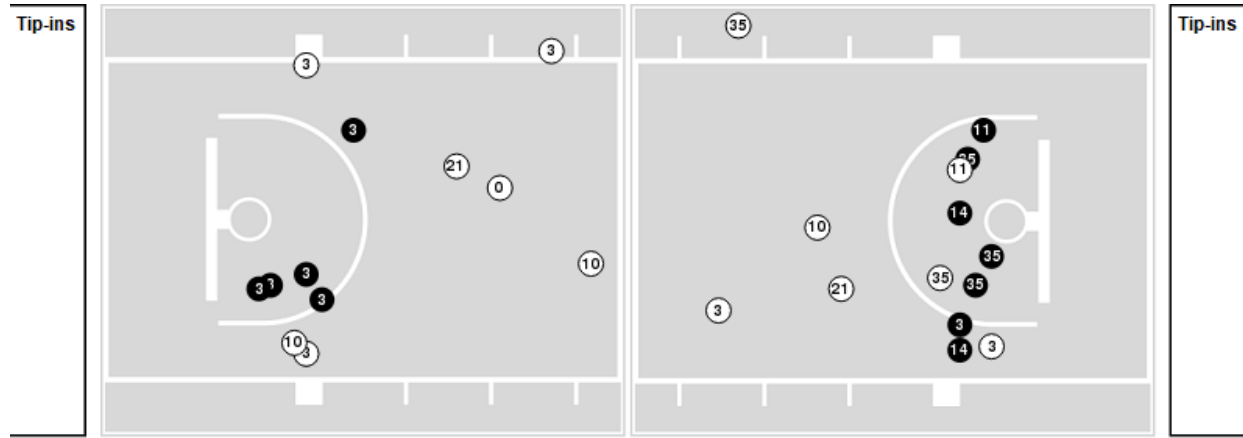

Blow Up Chart

● Made ○ Missed N - Player Number

UCF	M/A	%
Field Goals	20/47	43
2 Points	16/32	50
3 Points	4/15	27
Free Throws	18/25	72

UCF	M/A	%
Points in the Paint	24 (12 / 23)	52
Fast Break Points	2 (1/1)	100
Second Chance Points	15 (11/12)	92
Effective FG%	47