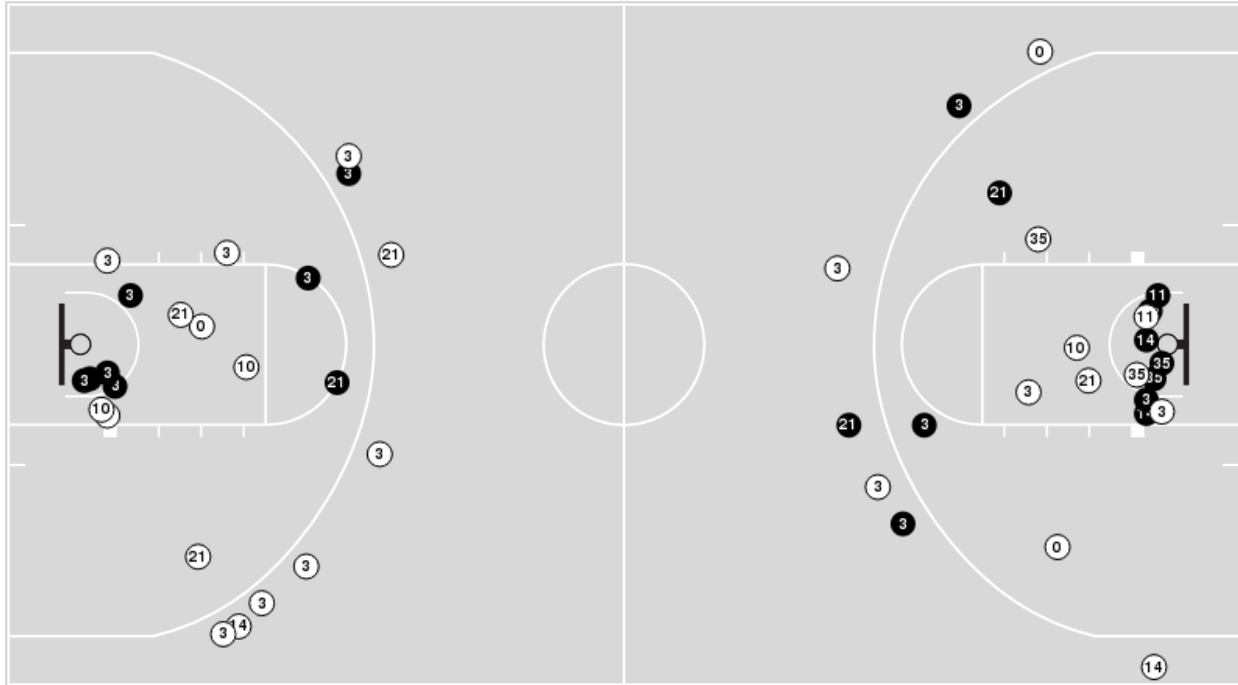

Players => 0, 3, 10, 11, 14, 15, 21, 22, 23, 24, 25, 30, 35, 42FG Types=>AllResults=>All

UCF

All Field Goals