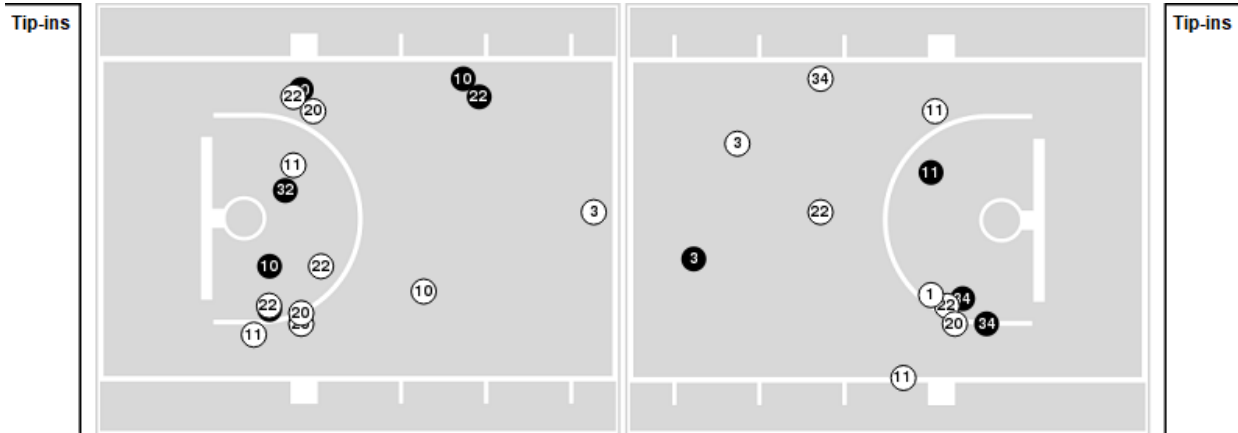

Blow Up Chart

N Made   **O** Missed   N - Player Number

Cincinnati	M/A	%
Field Goals	22/55	40
2 Points	14/38	37
3 Points	8/17	47
Free Throws	15/19	79

Cincinnati	M/A	%
Points in the Paint	20 (10 / 27)	37
Fast Break Points	0 (0/0)	0
Second Chance Points	13 (9/15)	60
Effective FG%	47