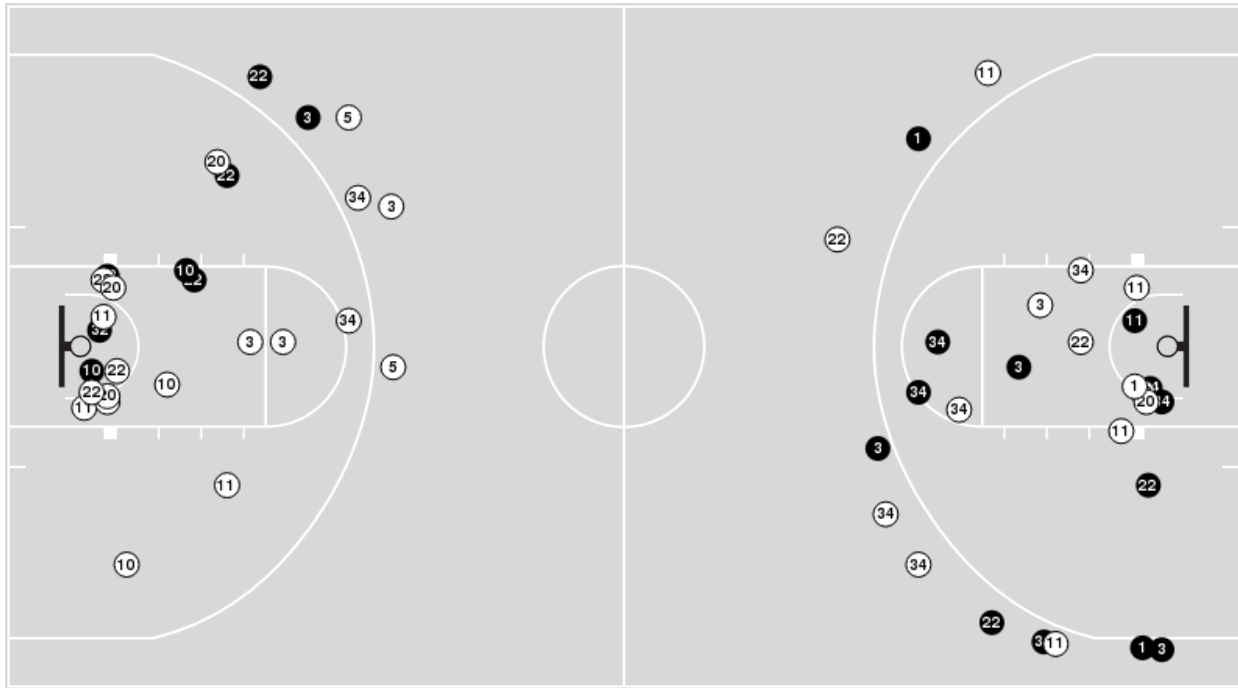

Players => 1, 3, 5, 6, 7, 10, 11, 14, 20, 22, 23, 32, 33, 34, 42FG Types=>AllResults=>All

Cincinnati

All Field Goals