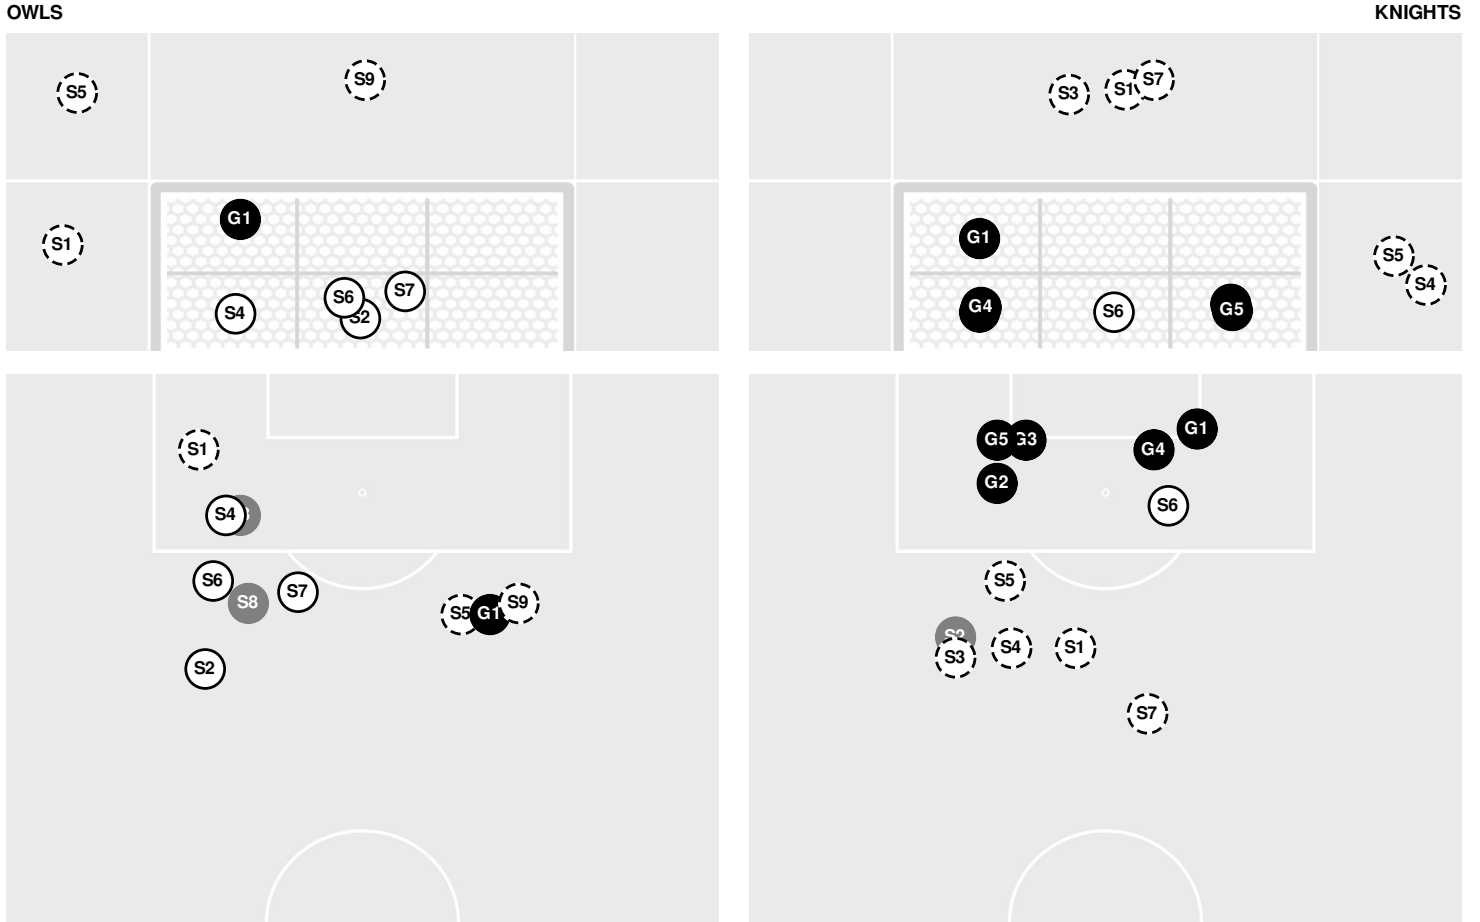

Official Soccer Shot Chart - Final
UCF vs Fla. Atlantic
8/15/2024 FAU Soccer Stadium, Boca Raton
2024-25 Women's Soccer

Match Time: 7:00 PM
Match Duration: 02:11
Attendance: 1032

Officials: Matthew Miscannon, Jade Mallea, Corey Wilt, Eric Proctor

Shots by Half Intervals		1st Half	2nd Half
Owls		4	6
Knights		6	6

Shot Chart

S Shot Off Target
S Shot On Target
S Blocked
G Goal / Own Goal

Shot Summary