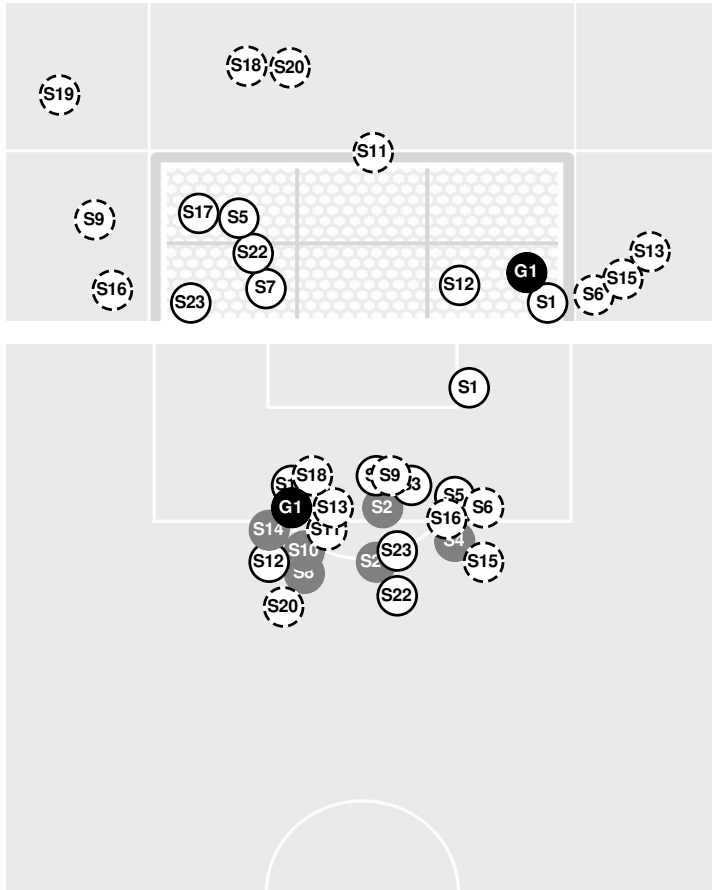

UTAH VALLEY 1, UCF 1

- 85:08 Shot by Wolverines Shirts, Kate, SAVE Lipcon, Sami.
- 86:51 Shot by Knights Hamano, Honoka BLOCKED.
- 87:07 Wolverines substitution: Jackson, Nixan for Beardall, Sadie.
- 87:51 Shot by Knights Matthews, Caitlyn, SAVE Graham, CJ.
- 88:43 Knights substitution: Chung, Daniella for Hamano, Honoka.
- 88:45 Shot by Knights Chung, Daniella, SAVE Graham, CJ.
- 89:19 Foul on Utah Valley.
- 90:00 End of period [90:00].

UTAH VALLEY 1, UCF 1

Officials: Madzid Coric, Jamie Crosby, Reid Hammil, Jake Joyce

Shots by Half Intervals	Knights	1st Half	2nd Half
		Wolverines	6

Shot Chart

KNIGHTS

WOLVERINES

S Shot Off Target
 S Shot On Target
 S/ Blocked
 G Goal / Own Goal