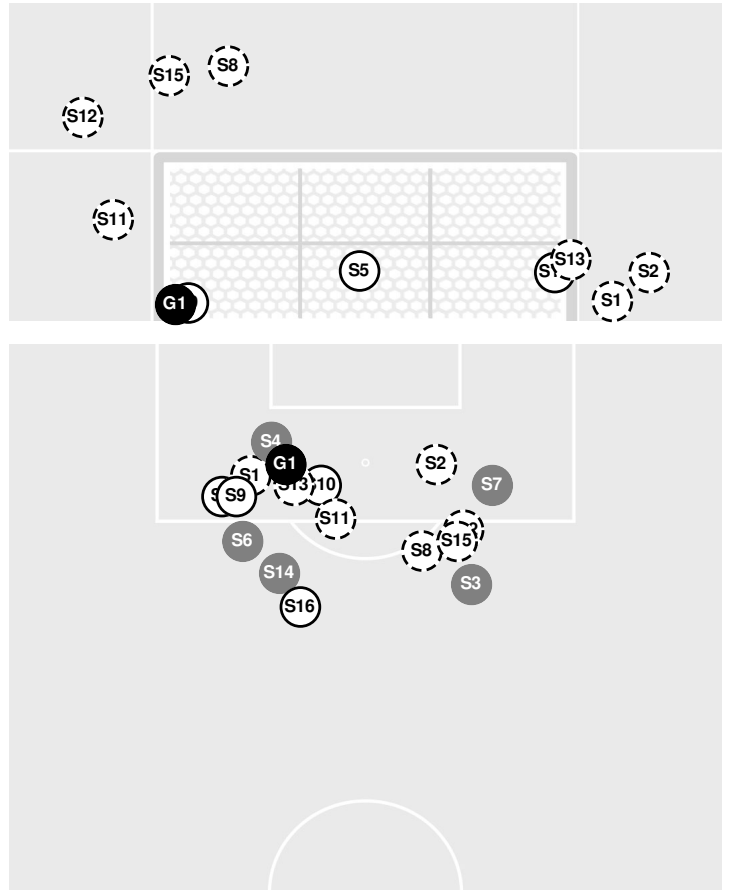

UTAH VALLEY 1, UCF 1

- 85:08 Shot by Wolverines Shirts, Kate, SAVE Lipcon, Sami.
- 86:51 Shot by Knights Hamano, Honoka BLOCKED.
- 87:07 Wolverines substitution: Jackson, Nixan for Beardall, Sadie.
- 87:51 Shot by Knights Matthews, Caitlyn, SAVE Graham, CJ.
- 88:43 Knights substitution: Chung, Daniella for Hamano, Honoka.
- 88:45 Shot by Knights Chung, Daniella, SAVE Graham, CJ.
- 89:19 Foul on Utah Valley.
- 90:00 End of period [90:00].

UTAH VALLEY 1, UCF 1

Officials: Madzid Coric, Jamie Crosby, Reid Hammil, Jake Joyce

Shots by Half Intervals	Knights	1st Half	2nd Half
		Wolverines	6

Shot Chart

KNIGHTS

WOLVERINES

S Shot Off Target
 S Shot On Target
 S/ Blocked
 G Goal / Own Goal