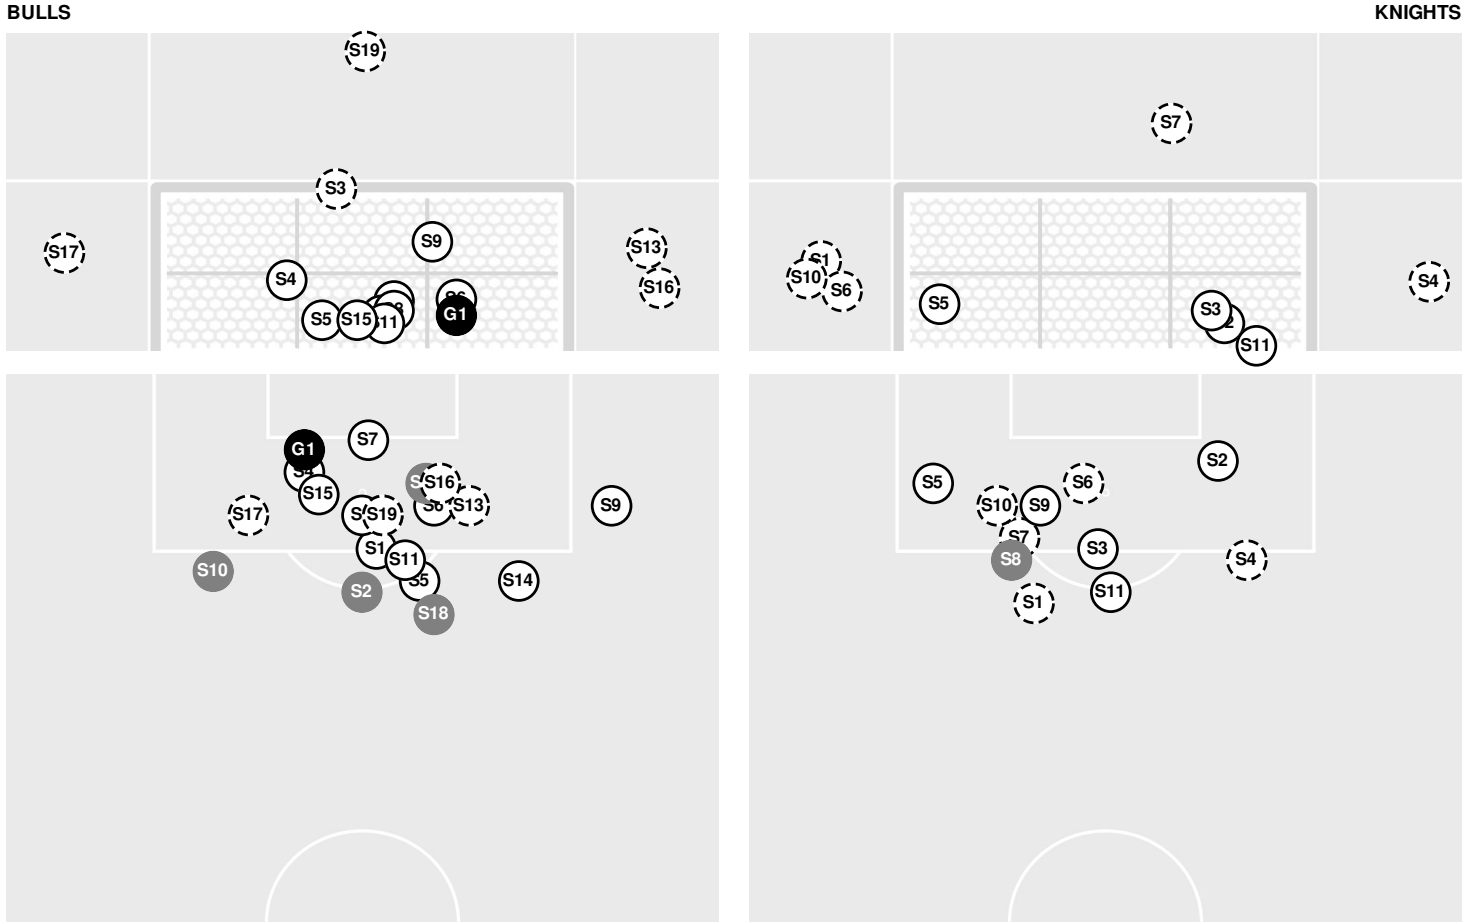

UCF vs South Fla.

9/5/2024 Corbett Soccer Stadium, Tampa, Fla
2024-25 Women's Soccer

Officials: Jaclyn Metz, Fritz Barberousse, Sarieni Vasquez, Kevin Maurer

Shots by Half Intervals	Bulls	1st Half	2nd Half
		5	15
	Knights	5	6

Shot Chart

S Shot Off Target
S Shot On Target
S Blocked
G Goal / Own Goal

Shot Summary