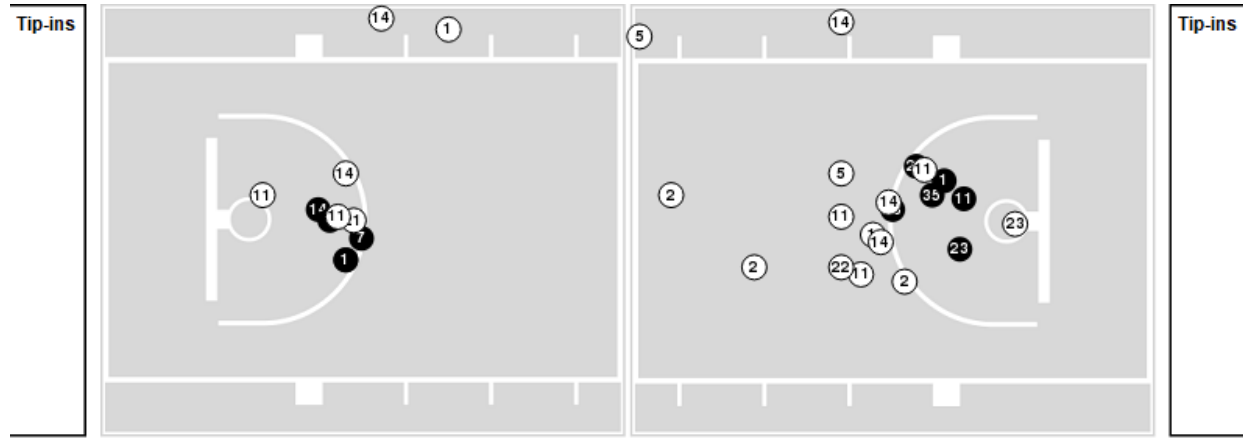

Blow Up Chart

● Made   ○ Missed   N - Player Number

Marquette	M/A	%
Field Goals	18/55	33
2 Points	15/37	41
3 Points	3/18	17
Free Throws	11/13	85

Marquette	M/A	%
Points in the Paint	22 (11 / 27)	41
Fast Break Points	10 (7/7)	100
Second Chance Points	11 (7/9)	78
Effective FG%	35