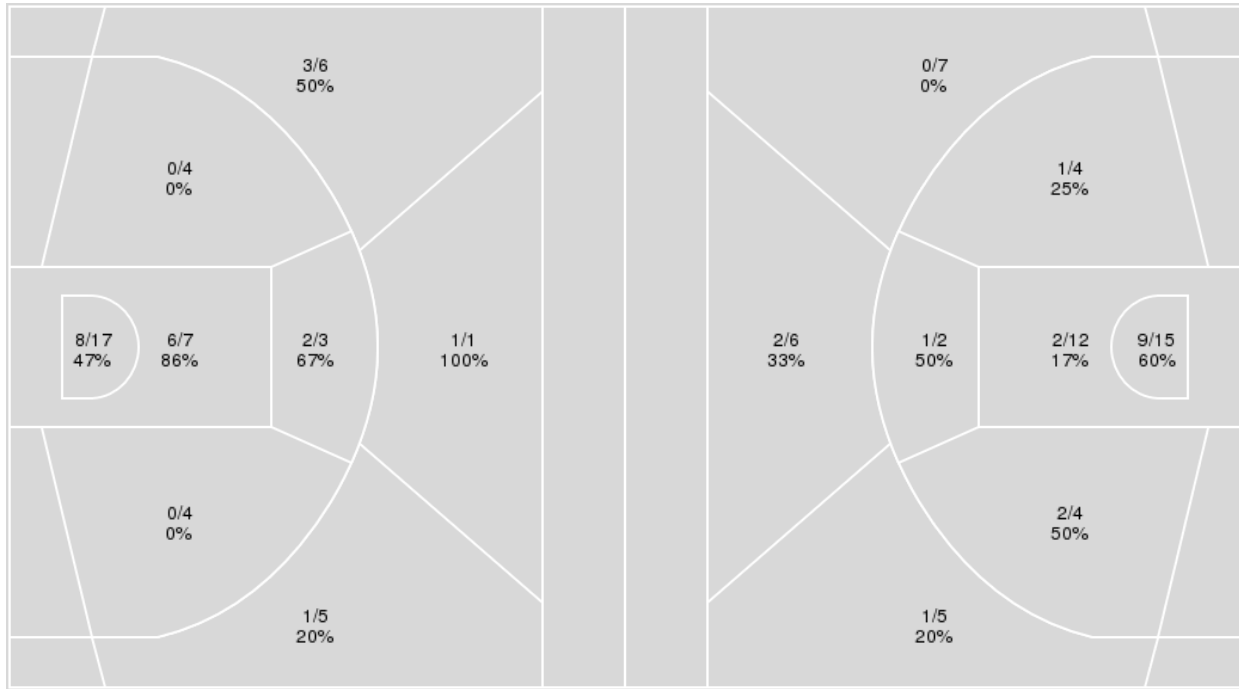

Officials: Roy Gulbeyan, Tasha Smith, Natasha Brown

{ Players => 3, 4, 8, 11, 12, 13, 15, 21, 22, 23, 24, 33, 35; } FG Types => All; Results => All;

{ Players => All; } FG Types => All; Results => All;

UCF

Marquette

UCF	M/A	%
Field Goals	21/47	45
2 Points	16/35	46
3 Points	5/12	42
Free Throws	10/15	67

Marquette	M/A	%
Field Goals	18/55	33
2 Points	15/37	41
3 Points	3/18	17
Free Throws	11/13	85