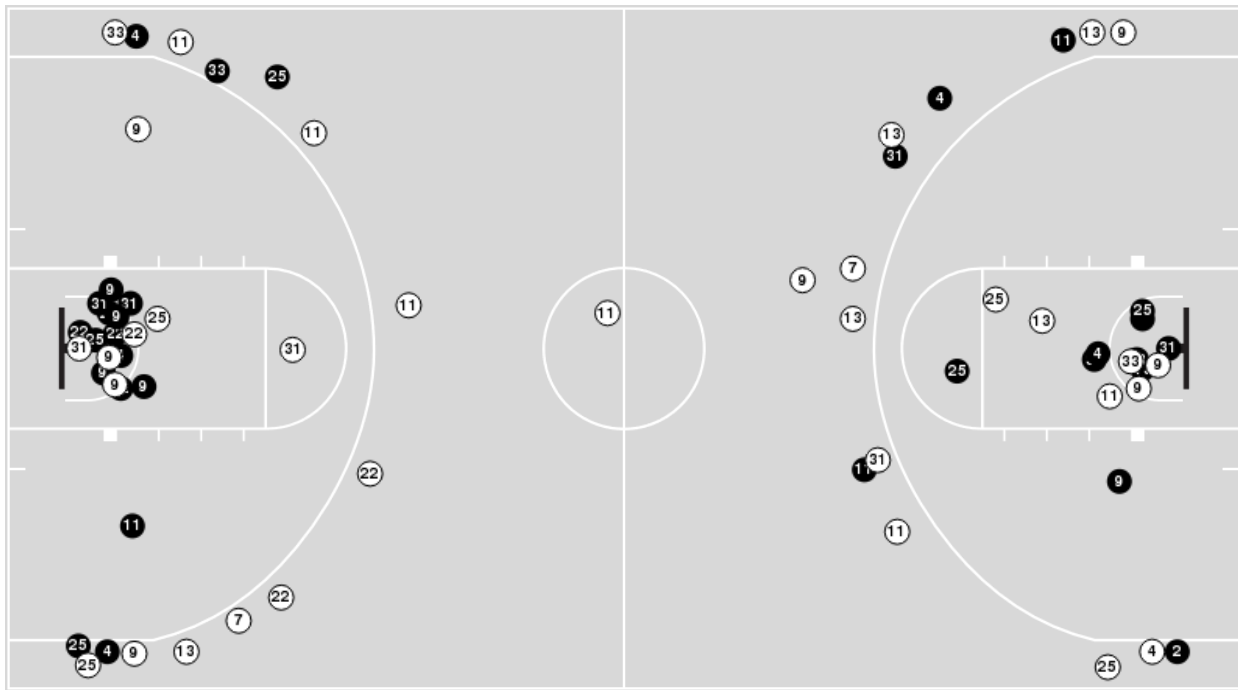

Players => 2, 3, 4, 5, 7, 9, 11, 13, 14, 15, 18, 21, 22, 25, 31, 33, 35FG Types=>AllResults=>All

Wisconsin

All Field Goals