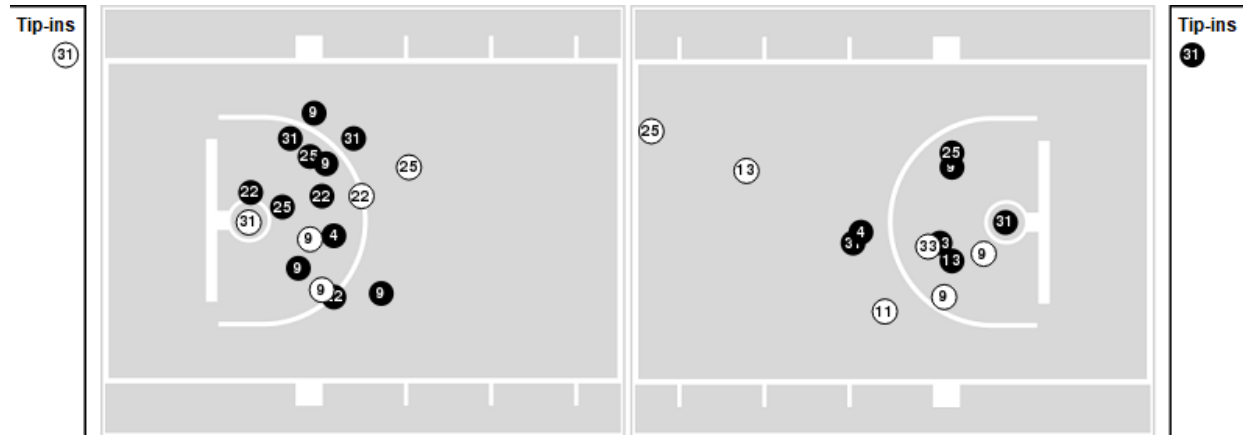

Blow Up Chart

● Made ○ Missed N - Player Number

Wisconsin	M/A	%
Field Goals	32/66	48
2 Points	22/35	63
3 Points	10/31	32
Free Throws	12/16	75

Wisconsin	M/A	%
Points in the Paint	38 (19 / 30)	63
Fast Break Points	10 (5/5)	100
Second Chance Points	7 (5/10)	50
Effective FG%	56