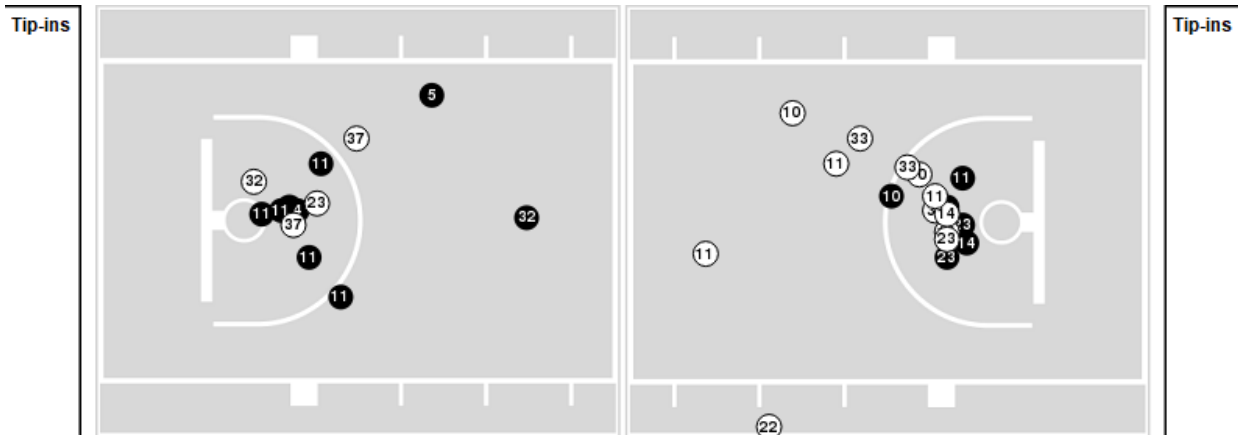

Officials: Lisa Jones, Kevin Pethel, Angelica Suffren

Players => AllFG Types=>AllResults=>All

West Virginia

All Field Goals

Blow Up Chart

● Made ○ Missed N - Player Number

West Virginia	M/A	%
Field Goals	28/64	44
2 Points	19/36	53
3 Points	9/28	32
Free Throws	15/18	83