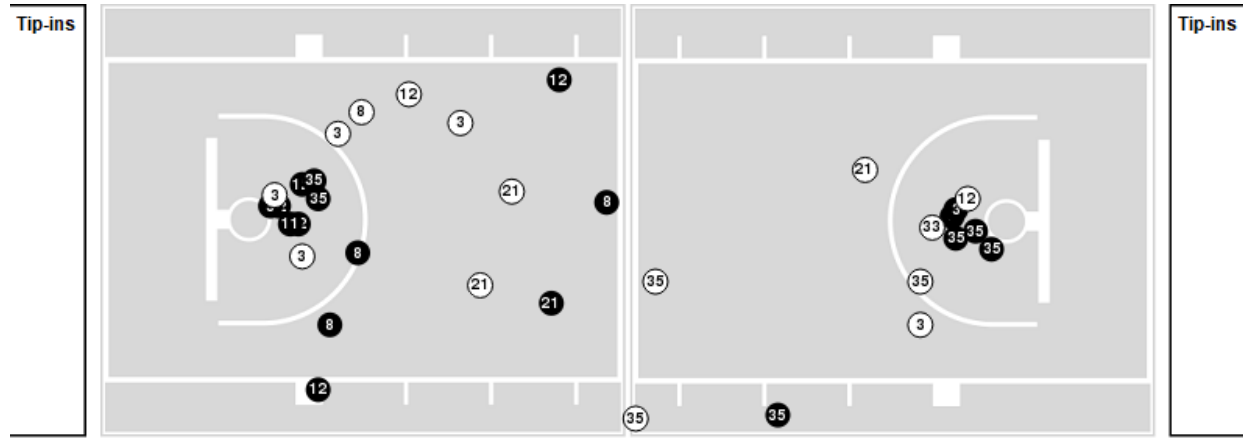

Officials: Lisa Jones, Kevin Pethel, Angelica Suffren

Players => 3, 4, 8, 11, 12, 13, 15, 21, 22, 23, 24, 33, 35FG Types=>AllResults=>All

UCF

All Field Goals

Blow Up Chart

● Made ○ Missed N - Player Number