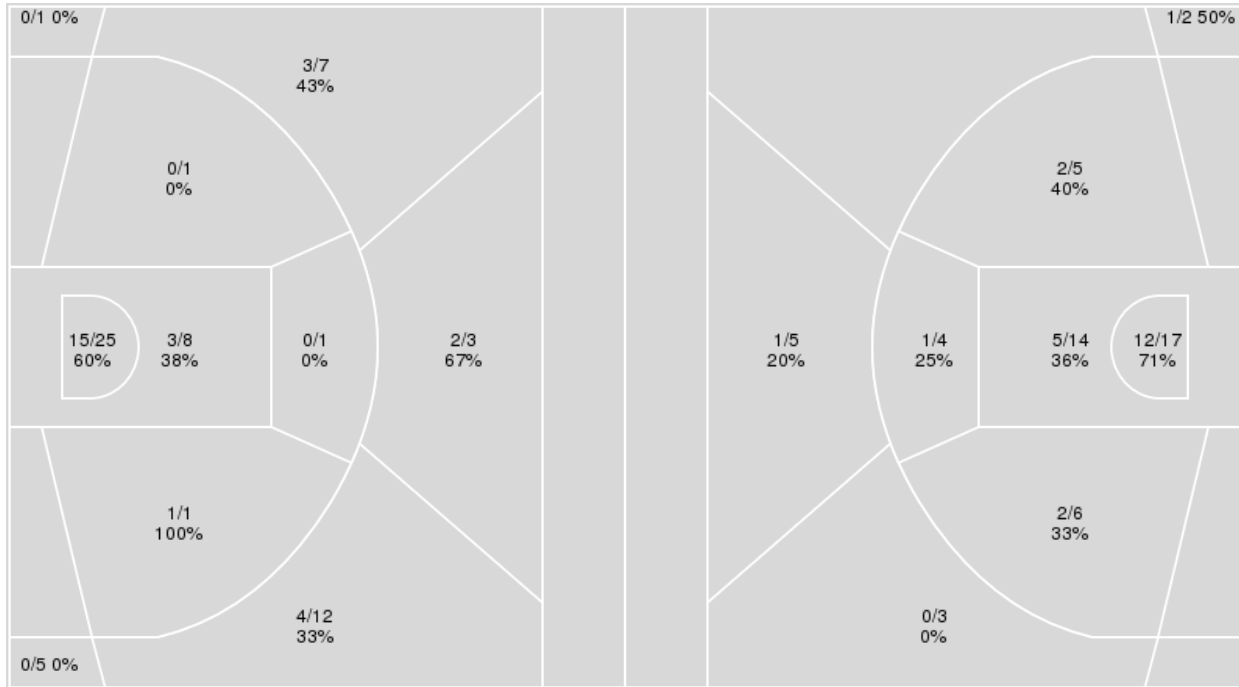

Officials: Lisa Jones, Kevin Pethel, Angelica Suffren

{ Players => All; } FG Types => All; Results => All;

{ Players => 3, 4, 8, 11, 12, 13, 15, 21, 22, 23, 24, 33, 35; } FG Types
=> All; Results => All;

West Virginia

UCF

West Virginia	M/A	%
Field Goals	28/64	44
2 Points	19/36	53
3 Points	9/28	32
Free Throws	15/18	83

UCF	M/A	%
Field Goals	24/56	43
2 Points	22/46	48
3 Points	2/10	20
Free Throws	8/13	62