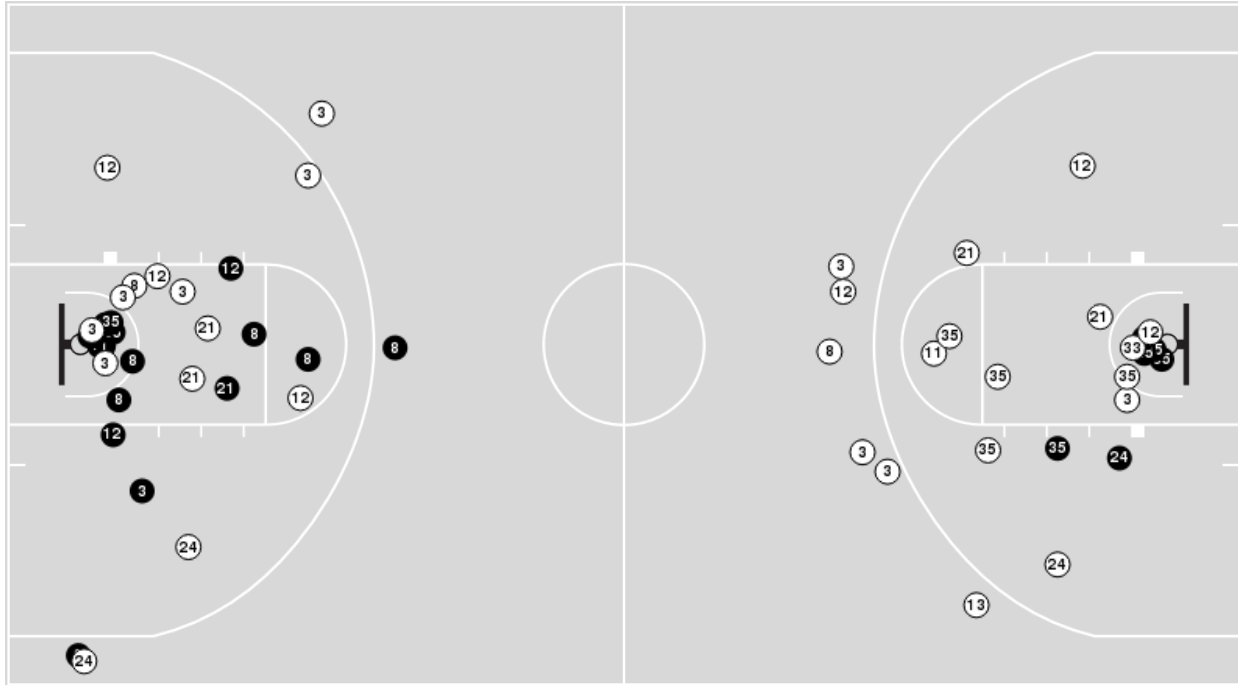

Officials: Lisa Jones, Kevin Pethel, Angelica Suffren

Players => 3, 4, 8, 11, 12, 13, 15, 21, 22, 23, 24, 33, 35FG Types=>AllResults=>All

UCF

All Field Goals