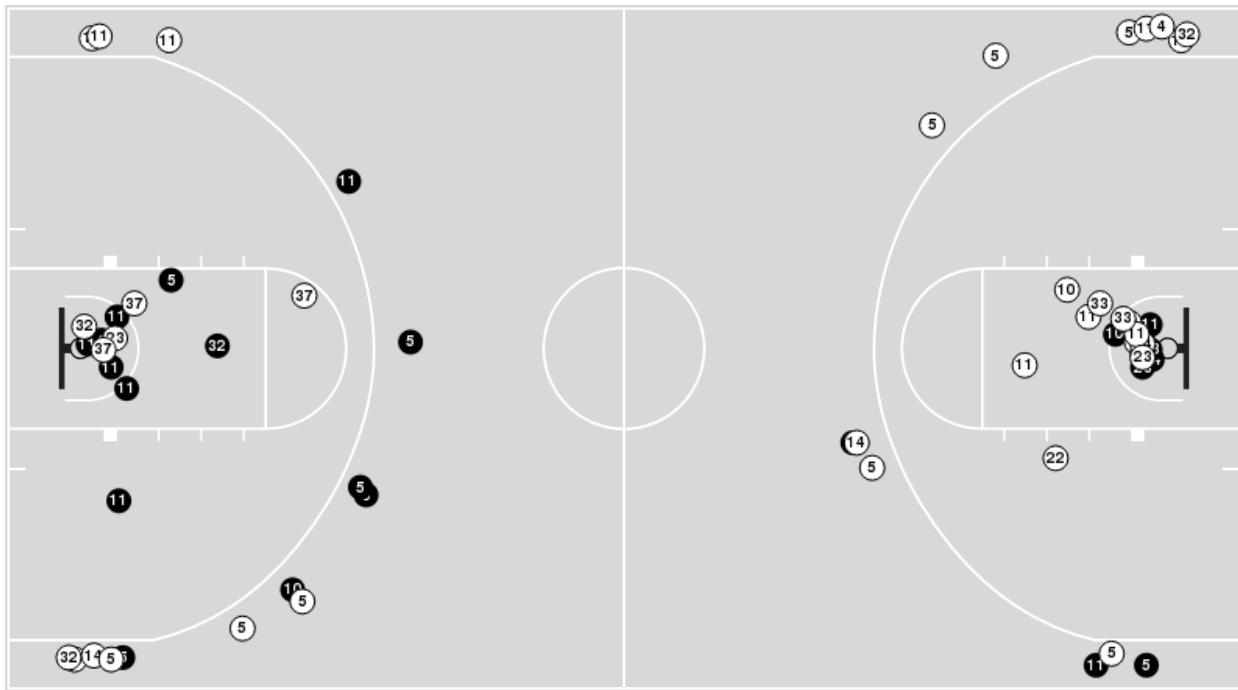

Officials: Lisa Jones, Kevin Pethel, Angelica Suffren

Players => AllFG Types=>AllResults=>All

West Virginia

All Field Goals