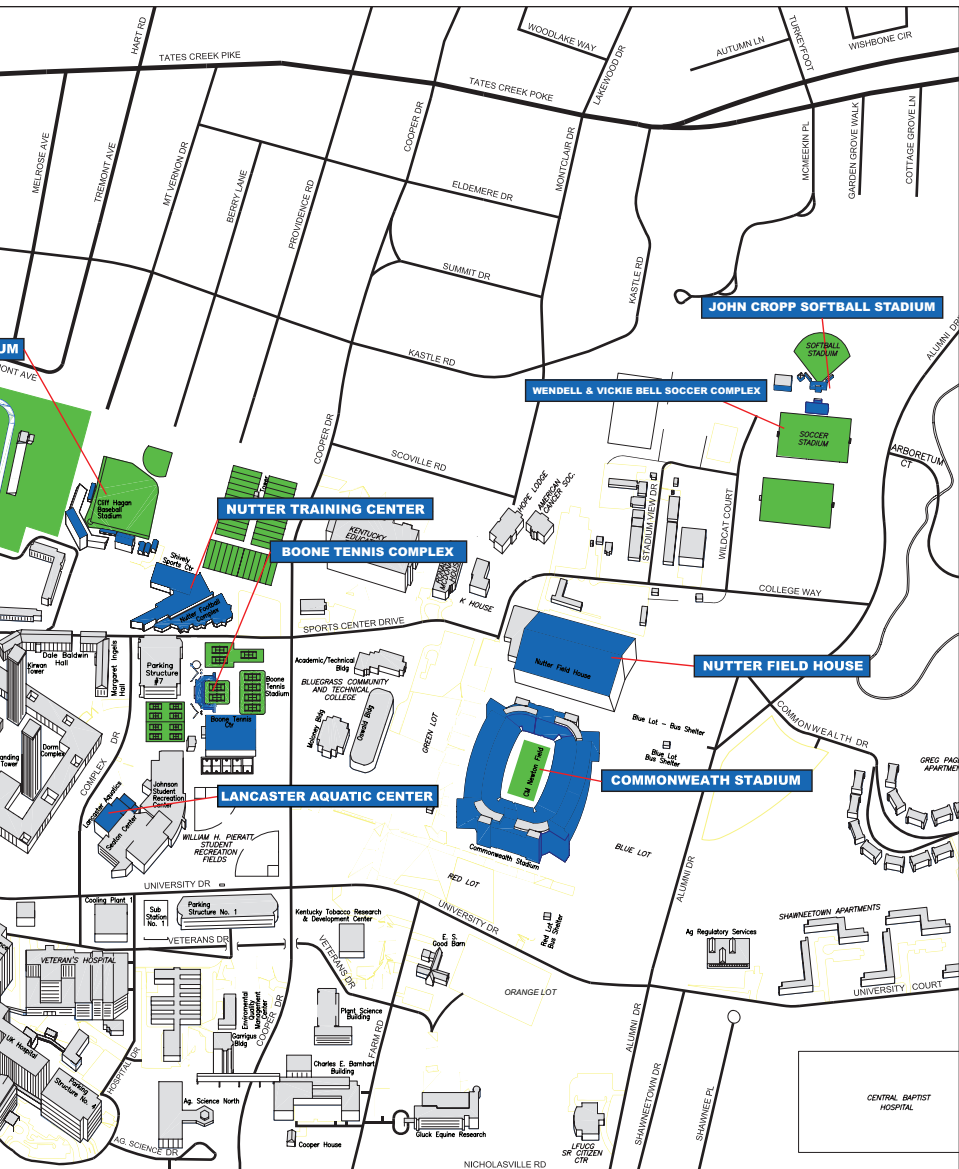

ATHLETIC FACILITIES