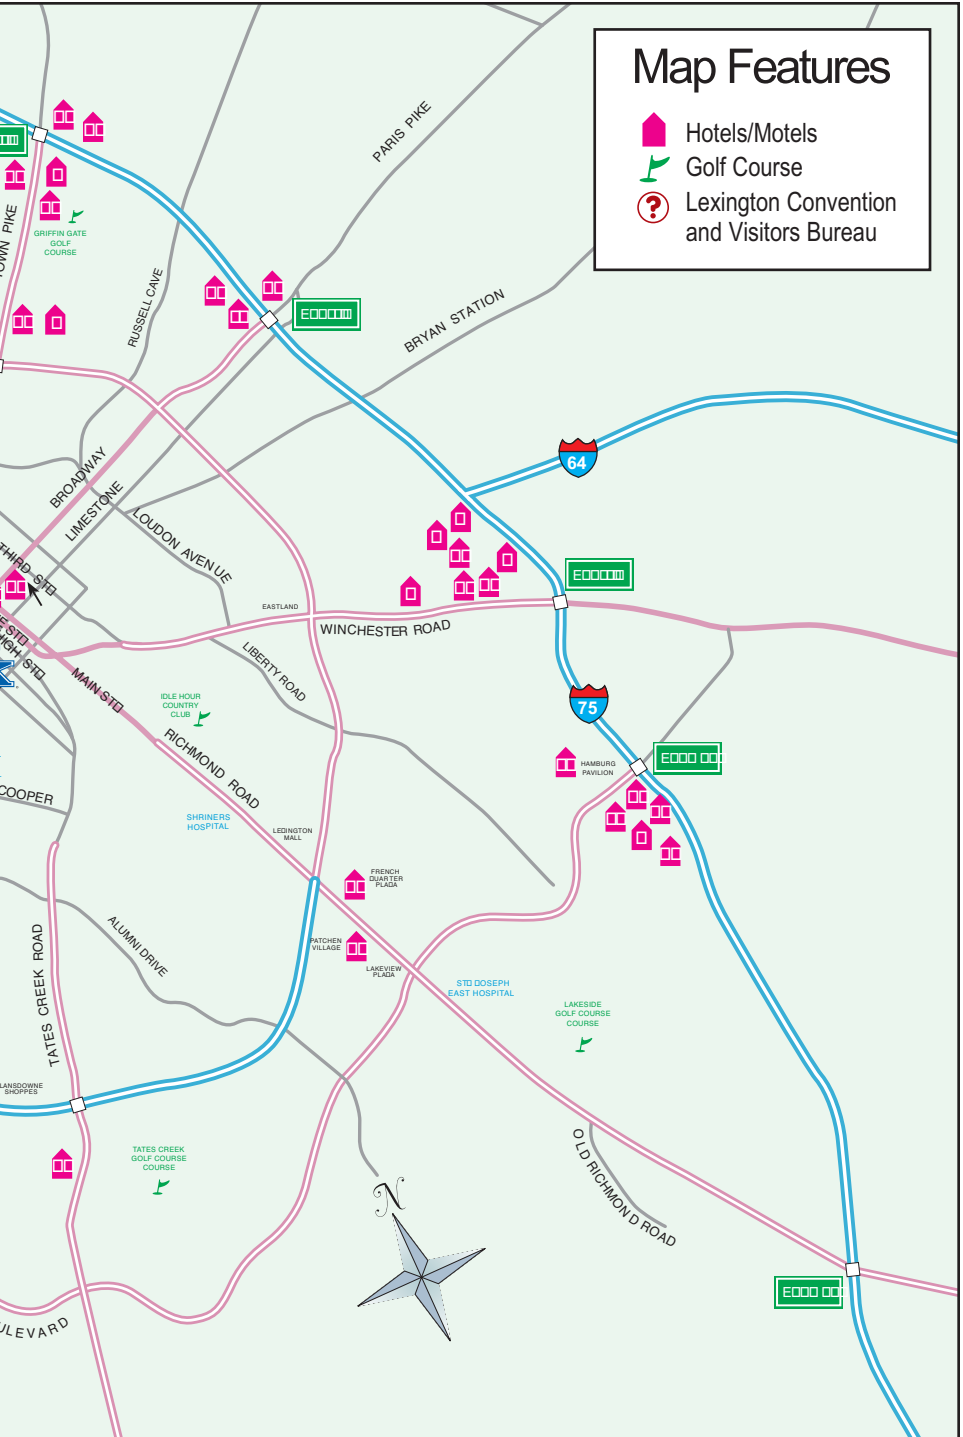

EMERGENCY LISTINGS

Central Baptist Hospital (859) 260-6100
1740 Nicholasville Road

Saint Joseph Hospital (859) 313-1000
(Harrodsburg Road)
1 Saint Joseph Drive

Saint Joseph East (859) 967-5000
(Richmond Road)
150 N. Eagle Creek Drive

UK Healthcare Good Samaritan Hospital ... (859) 226-7000
310 South Limestone

UK Albert B Chandler Hospital (859) 323-5000

Map Features

-  Hotels/Motels
-  Golf Course
-  Lexington Convention and Visitors Bureau