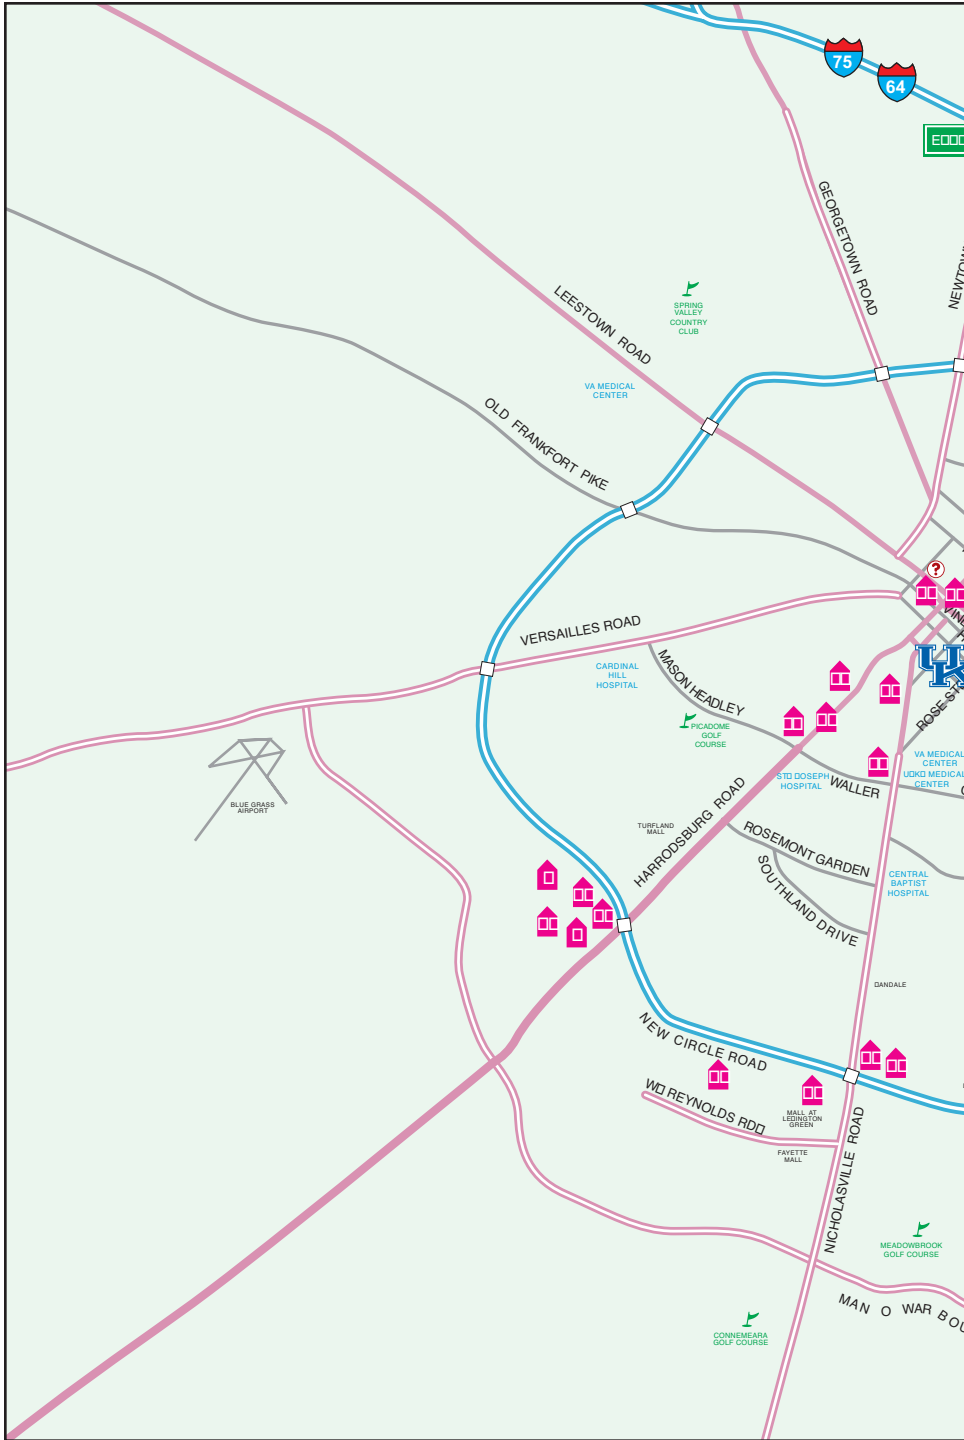

EMERGENCY LISTINGS

Central Baptist Hospital (859) 260-6100
1740 Nicholasville Road

Saint Joseph Hospital (859) 313-1000
(Harrodsburg Road)
1 Saint Joseph Drive

Saint Joseph East (859) 967-5000
(Richmond Road)
150 N. Eagle Creek Drive

UK Healthcare Good Samaritan Hospital ... (859) 226-7000
310 South Limestone

UK Albert B Chandler Hospital (859) 323-5000

Map Features

-  Hotels/Motels
-  Golf Course
-  Lexington Convention and Visitors Bureau

UNIVERSITY OF KENTUCKY CAMPUS MAP

RUPP ARENA
4 BLOCKS
AHEAD

CLIFF HAGAN BASEBALL STADIUM

TRACK & FIELD COMPLEX

MEMORIAL COLISEUM

JOE CRAFT CENTER

BARKER HALL

Biomedical Science
Research Building