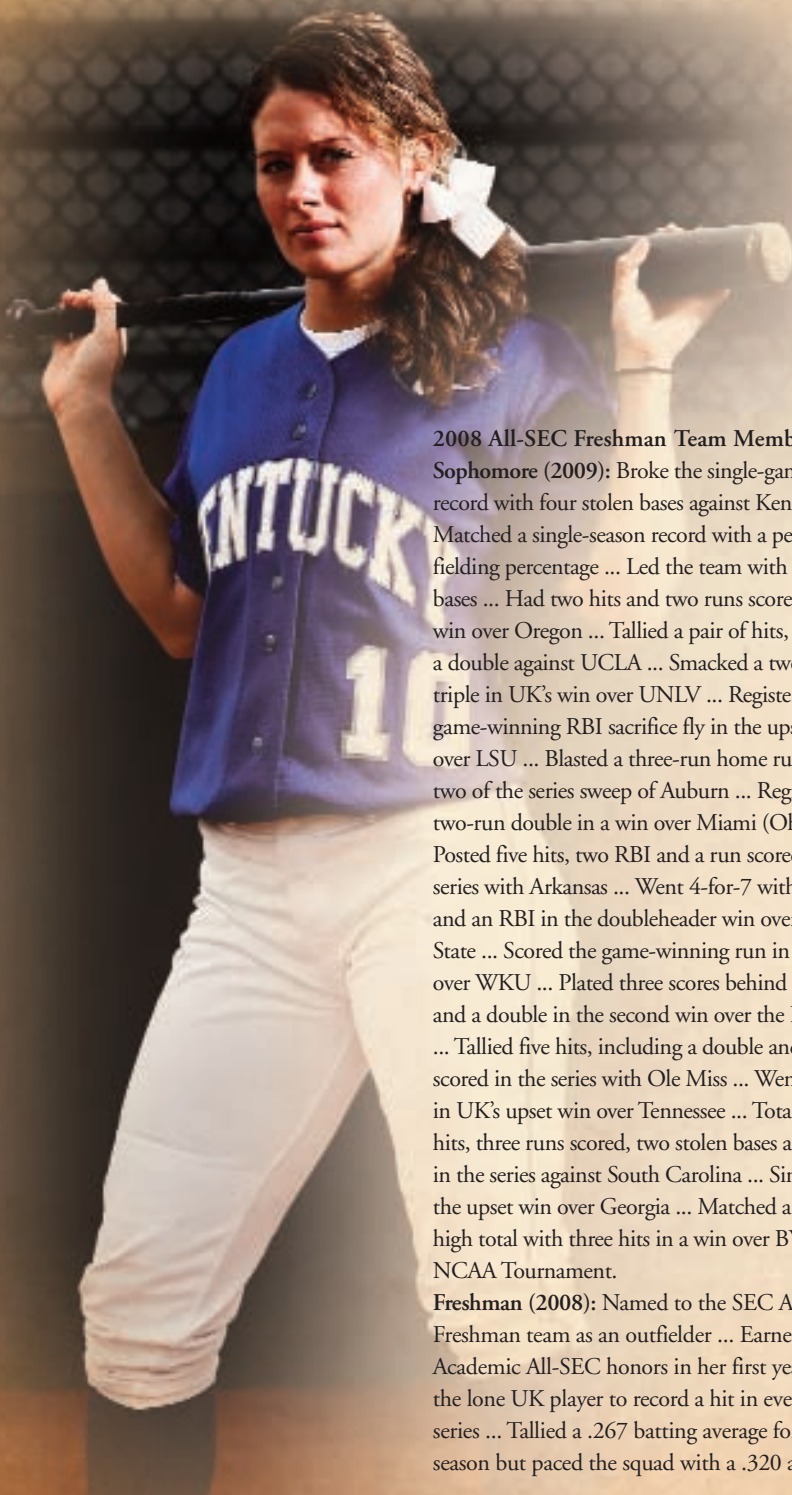

MEAGAN AULL 10

CF | 5-7 | L/R | JUNIOR | OWENSBORO, KY. | OWENSBORO CATHOLIC | BIOLOGY