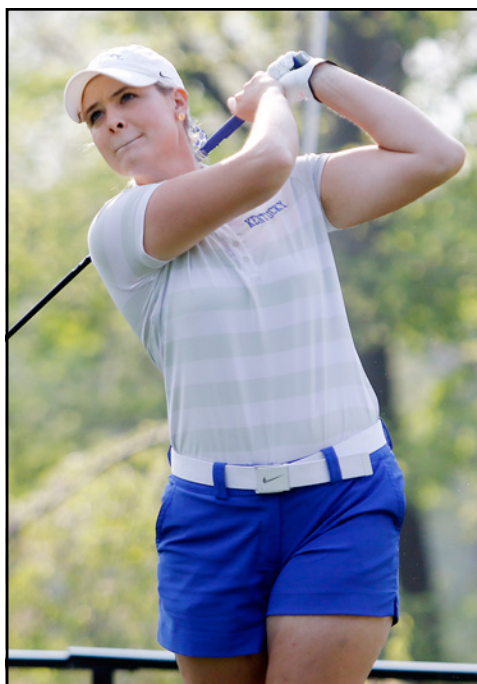

HARRIS' SCORECARD

Year	Events	Rounds	Strokes	Avg.	Low 18	Low 54	Top 10	Top 20	Best Finish
2012-13	9	27	2,044	75.70	71	223	1	2	2nd (SEC Championship)
2013-14	10	30	2,246	75.87	69	215	1	2	T2nd ("MO" Morial Invitational)
2014-15	9	27	2,051	75.96	69	222	0	2	T14th (Bryan National Collegiate)
Career	28	84	6,341	75.49	69	215	2	6	2nd (SEC Championship)