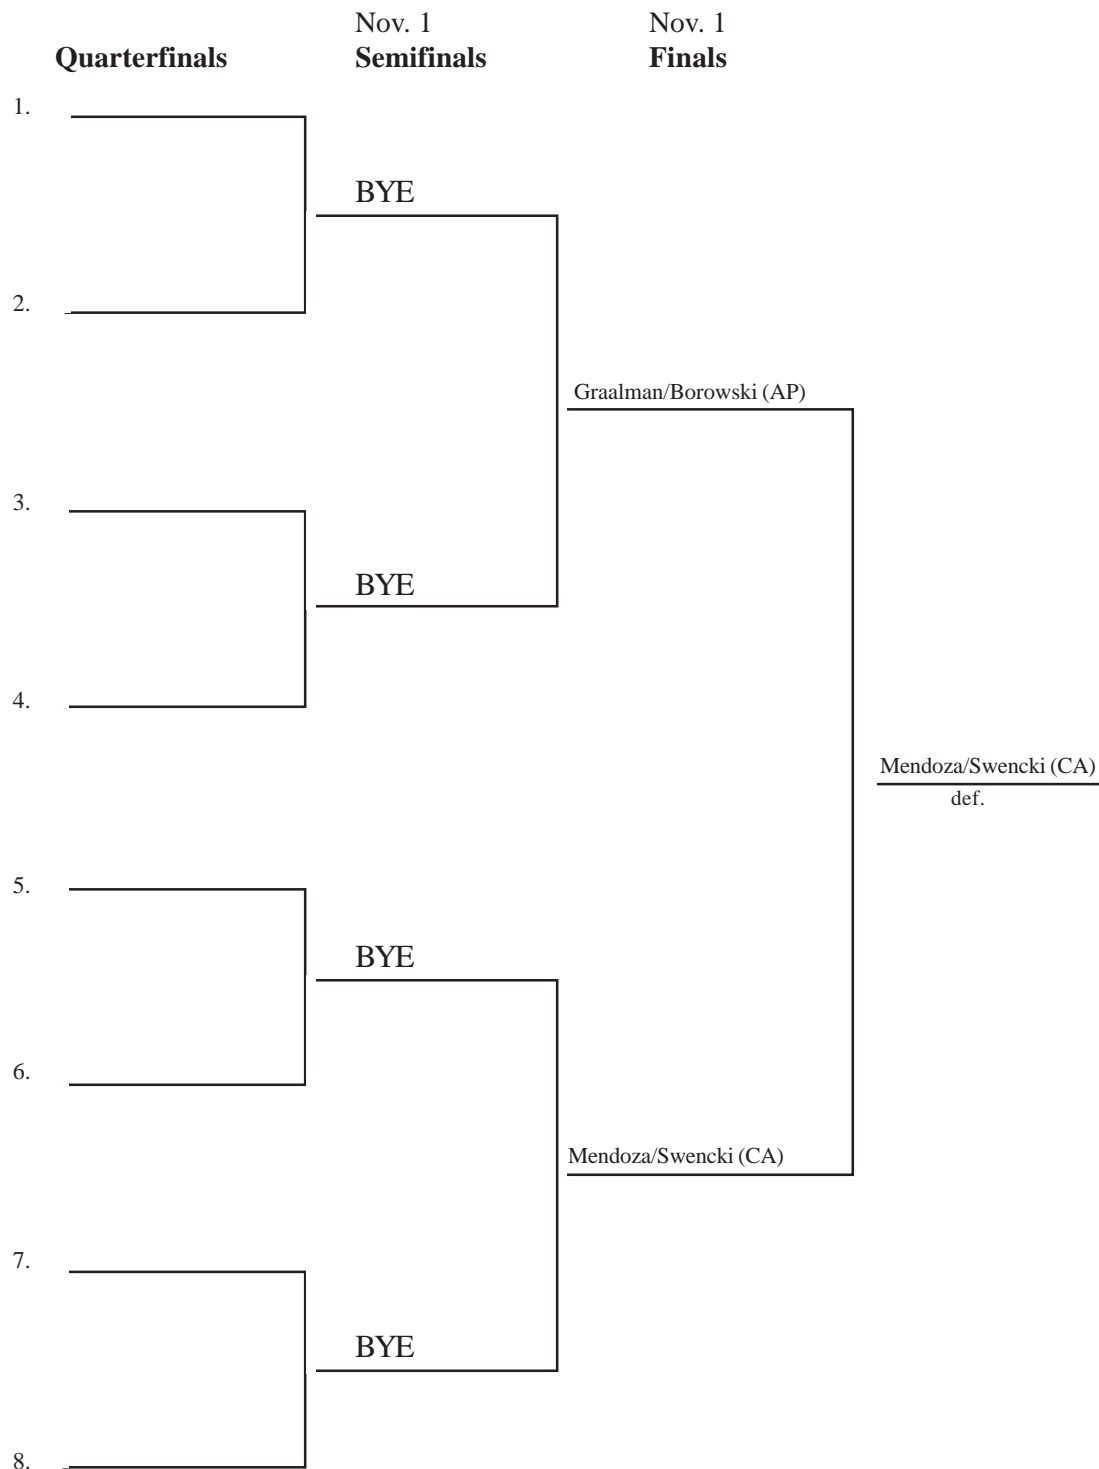

Flight "C" Doubles Consolation
OFFICIAL DRAW SHEET
Event: Louisville Invitational

Location: University of Louisville
Date: Oct. 30 - Nov. 1, 2015