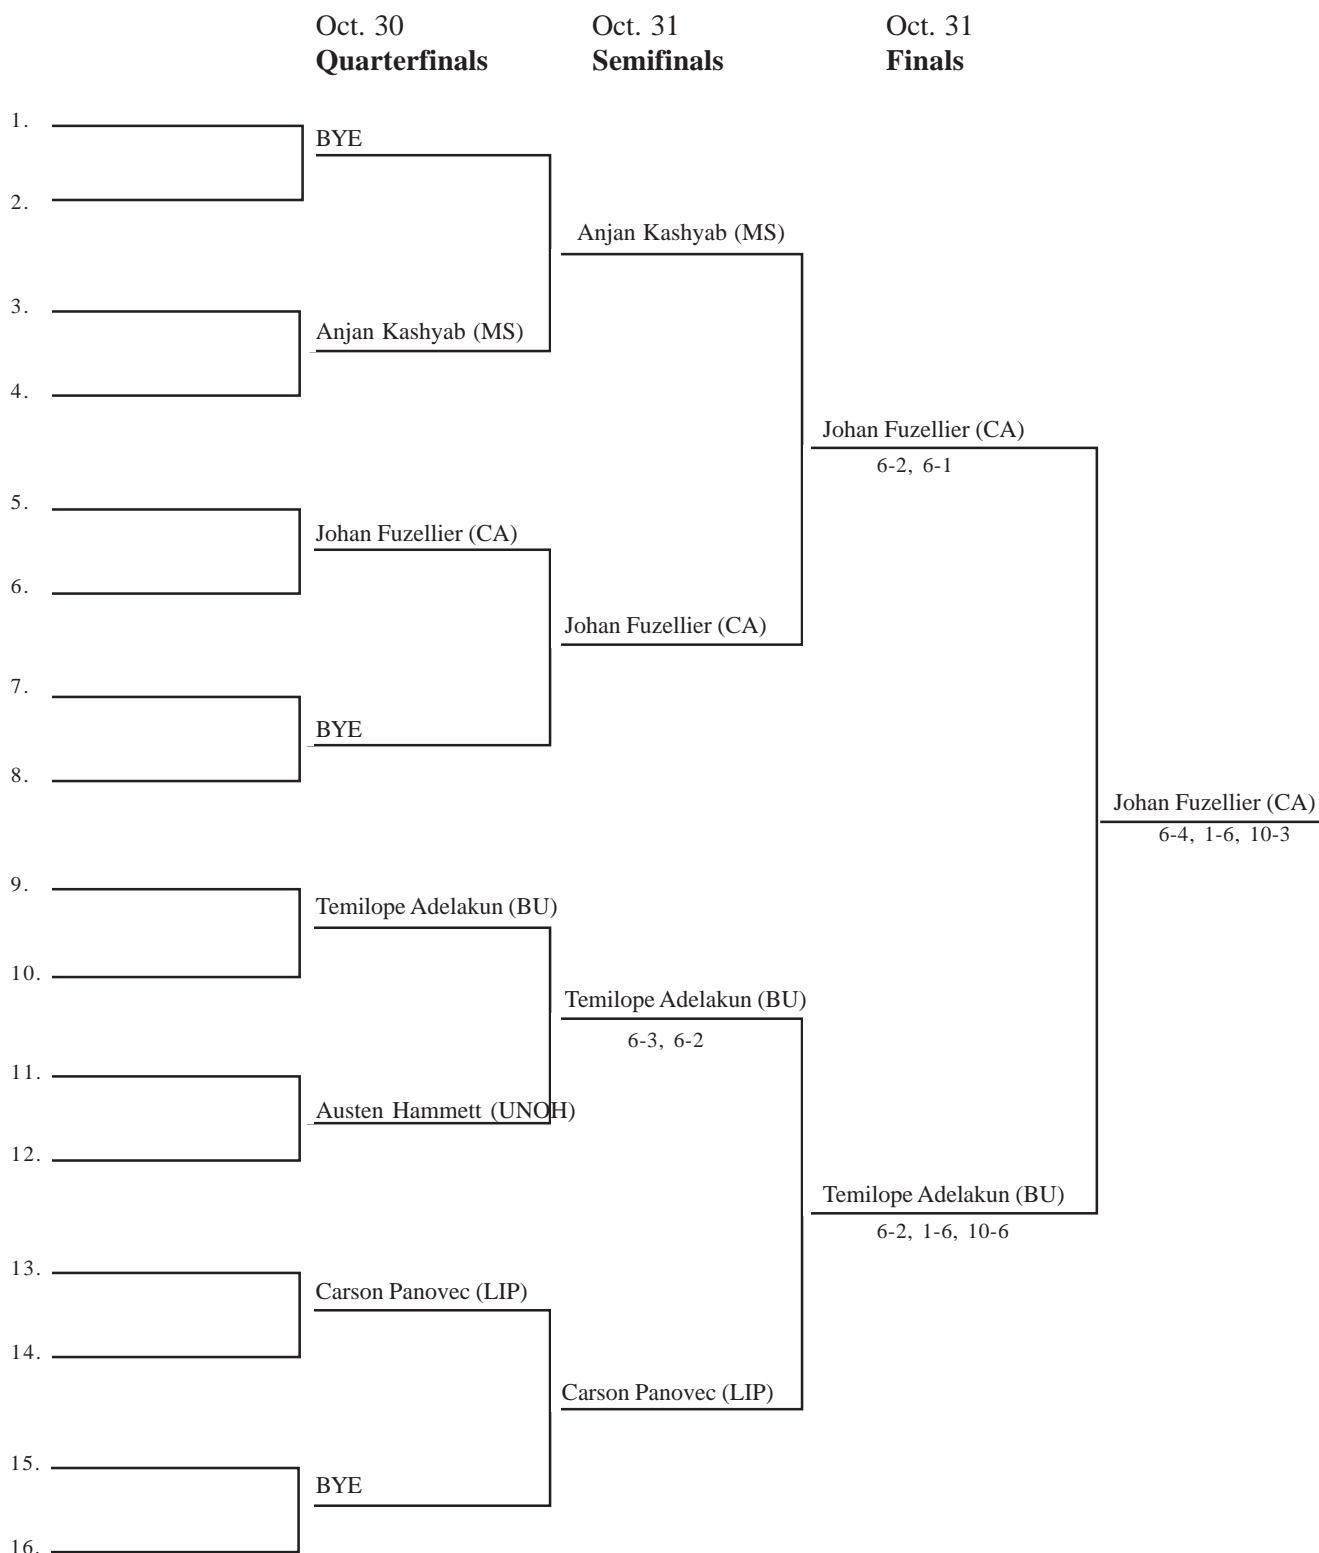

Flight "C" Singles

Consolation

Event: Louisville Invitational

Location: University of Louisville

Date: Oct. 30 - Nov. 1, 2015

AP - Austin Peay; BU - Butler; CA - Campsville; IU - Indiana; LIP - Lipscomb; MU - Marquette; MOR - Morehead State; MS - Murray State; MTSU - Middle Tennessee State; UNOH - Northwestern Ohio; PUR - Purdue; SIUE - SIU Edwardsville; UK - Kentucky; UL - Louisville