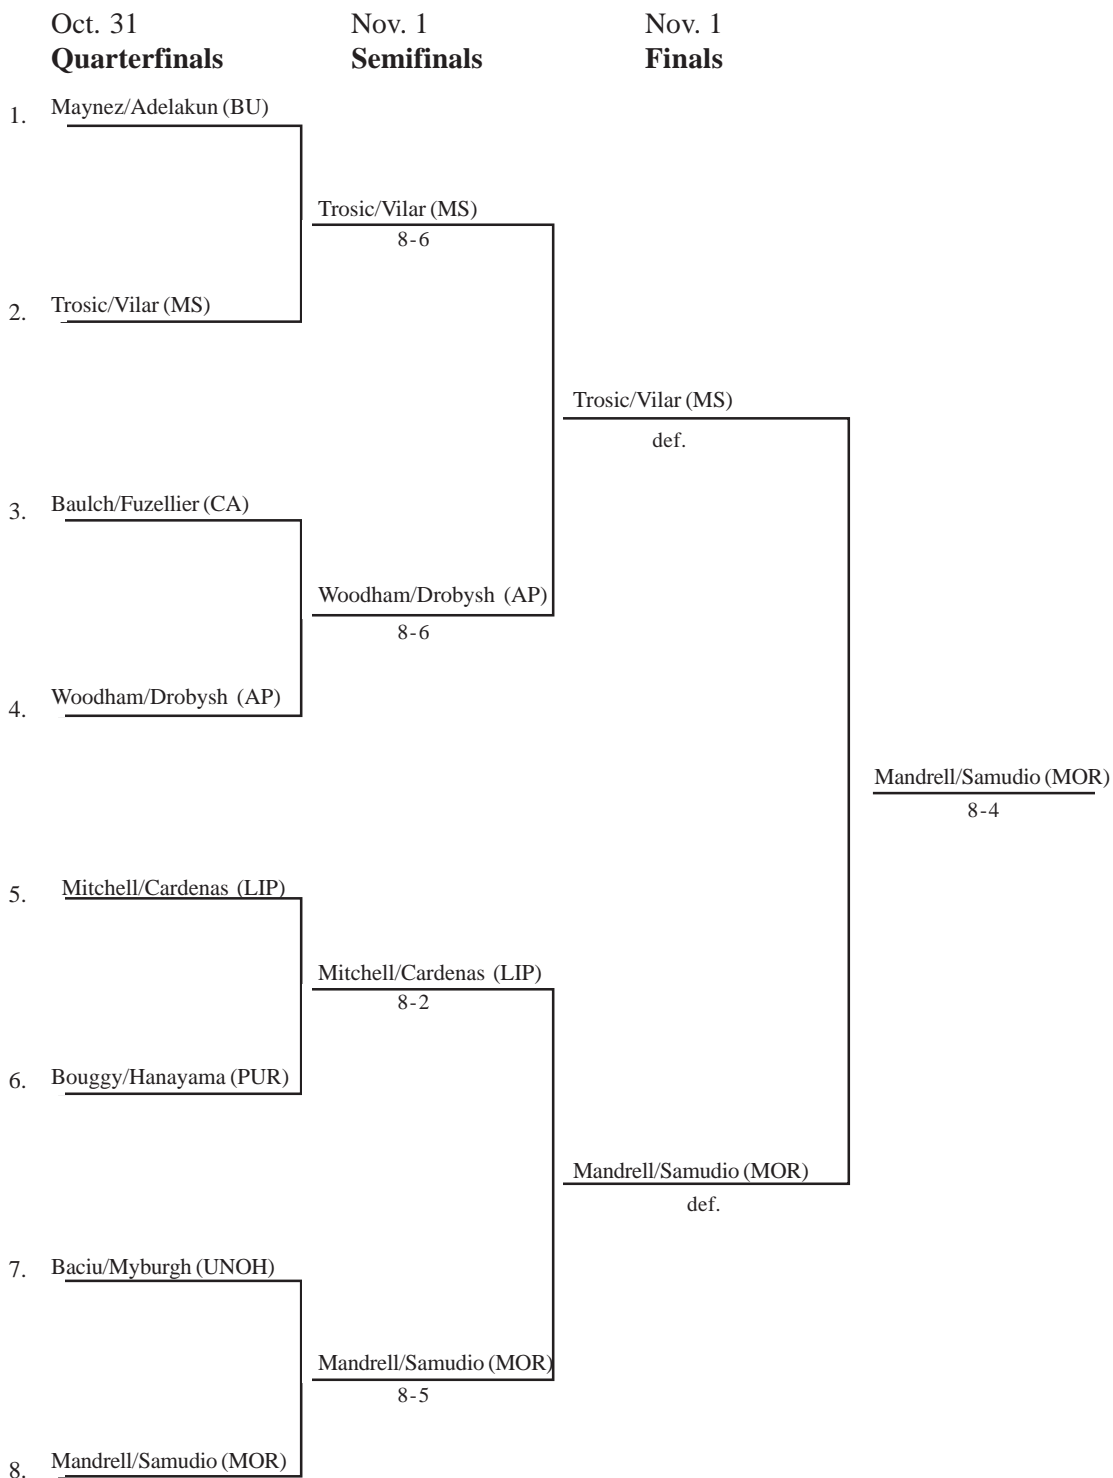

Flight "A" Doubles
OFFICIAL DRAW SHEET
 Event: Louisville Invitational

Location: University of Louisville

Date: Oct. 30 - Nov. 1, 2015

AP - Austin Peay; BU - Butler; CA - Campsville; IU - Indiana; LIP - Lipscomb; MU - Marquette; MOR - Morehead State; MS - Murray State; MTSU - Middle Tennessee State; UNOH - Northwestern Ohio; PUR - Purdue; SIUE - SIU Edwardsville; UK - Kentucky; UL - Louisville

Flight "A" Doubles Consolation
OFFICIAL DRAW SHEET
 Event: Louisville Invitational

Location: University of Louisville
Date: Oct. 30 - Nov. 1, 2015

Flight "B" Doubles
OFFICIAL DRAW SHEET
 Event: Louisville Invitational

Location: University of Louisville

Date: Oct. 30 - Nov. 1, 2015

AP - Austin Peay; BU - Butler; CA - Campsville; IU - Indiana; LIP - Lipscomb; MU - Marquette; MOR - Morehead State; MS - Murray State; MTSU - Middle Tennessee State; UNOH - Northwestern Ohio; PUR - Purdue; SIUE - SIU Edwardsville; UK - Kentucky; UL - Louisville

Flight "B" Doubles Consolation
OFFICIAL DRAW SHEET
 Event: Louisville Invitational

Location: University of Louisville
Date: Oct. 30 - Nov. 1, 2015

Flight "C" Doubles
OFFICIAL DRAW SHEET
 Event: Louisville Invitational