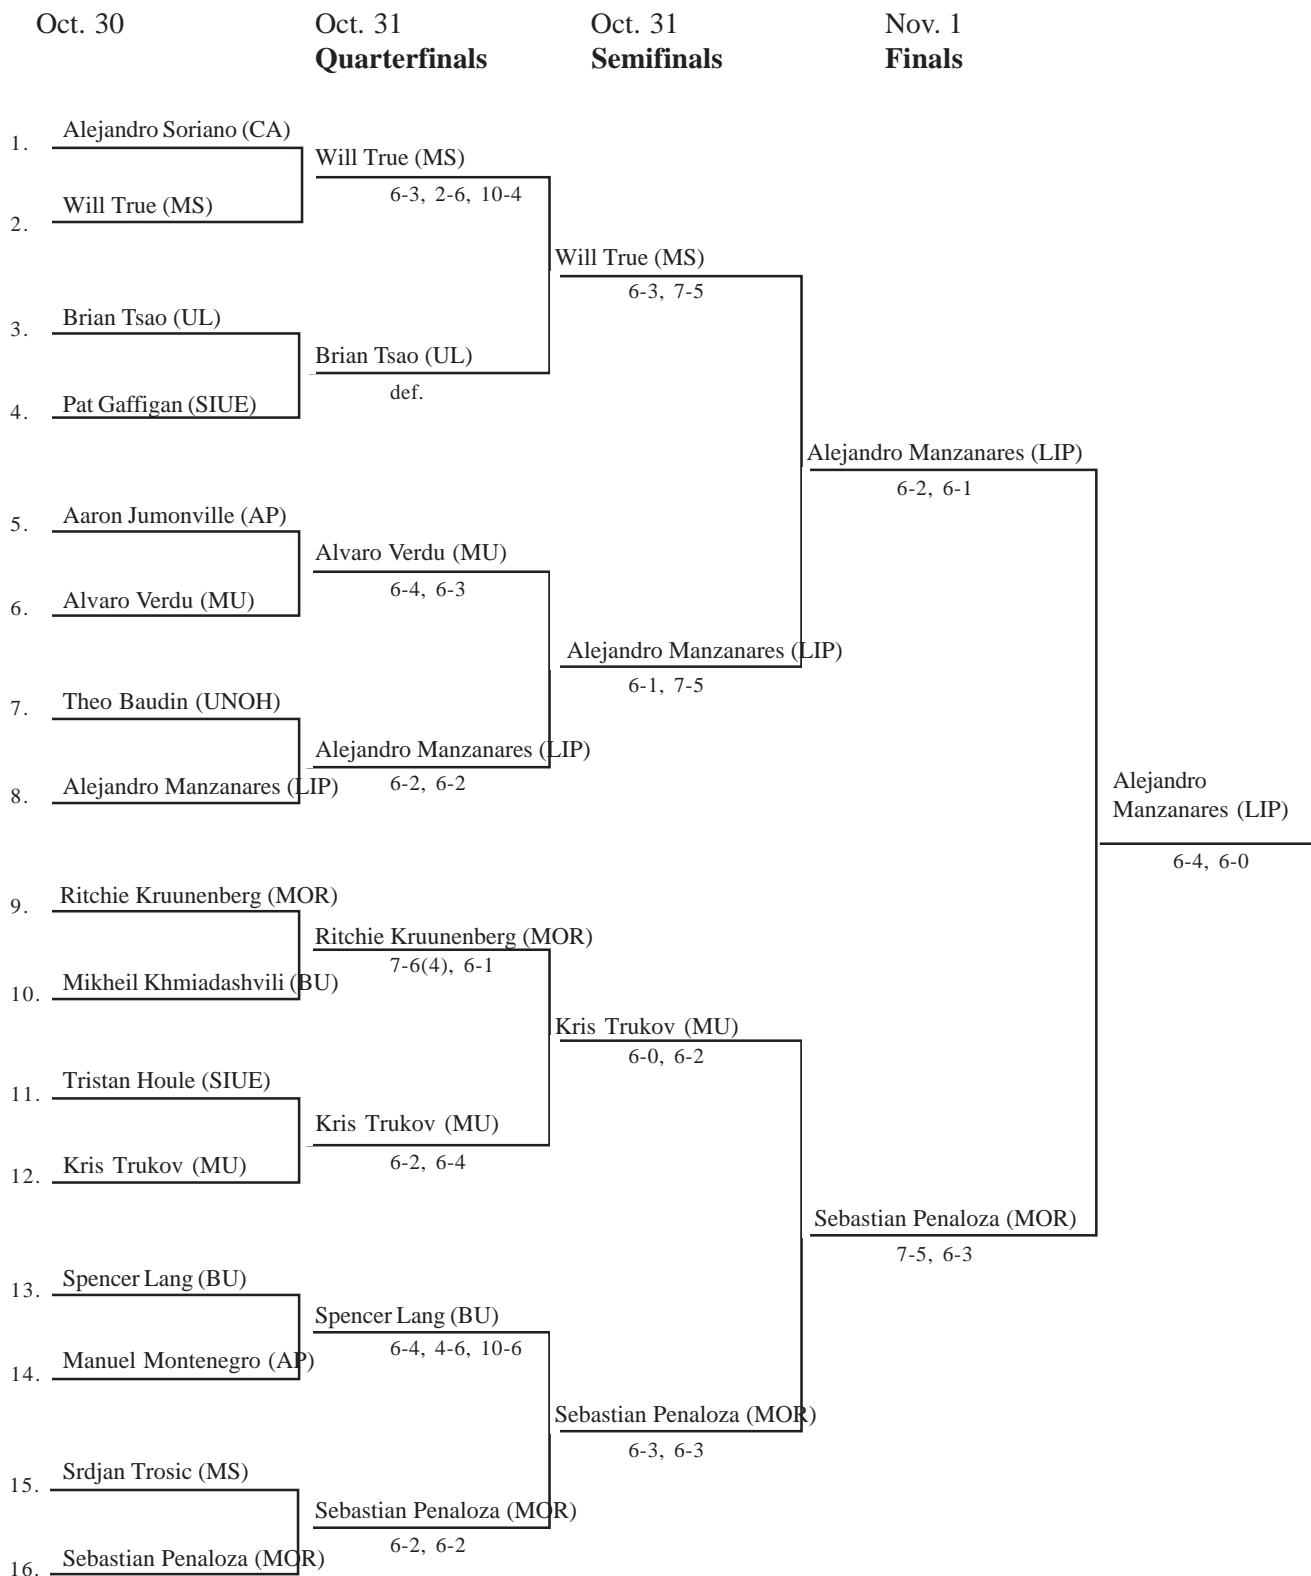

AP - Austin Peay; BU - Butler; CA - Campsville; IU - Indiana; LIP - Lipscomb; MU - Marquette; MOR - Morehead State; MS - Murray State; MTSU - Middle Tennessee State; UNOH - Northwestern Ohio; PUR - Purdue; SIUE - SIU Edwardsville; UK - Kentucky; UL - Louisville

Flight "A" Singles

Consolation

Event: Louisville Invitational

Location: University of Louisville
Bass-Rudd Tennis Center

Date: Oct. 30-Nov. 1, 2015

AP - Austin Peay; BU - Butler; CA - Campsville; IU - Indiana; LIP - Lipscomb; MU - Marquette; MOR - Morehead State; MS - Murray State; MTSU - Middle Tennessee State; UNOH - Northwestern Ohio; PUR - Purdue; SIUE - SIU Edwardsville; UK - Kentucky; UL - Louisville