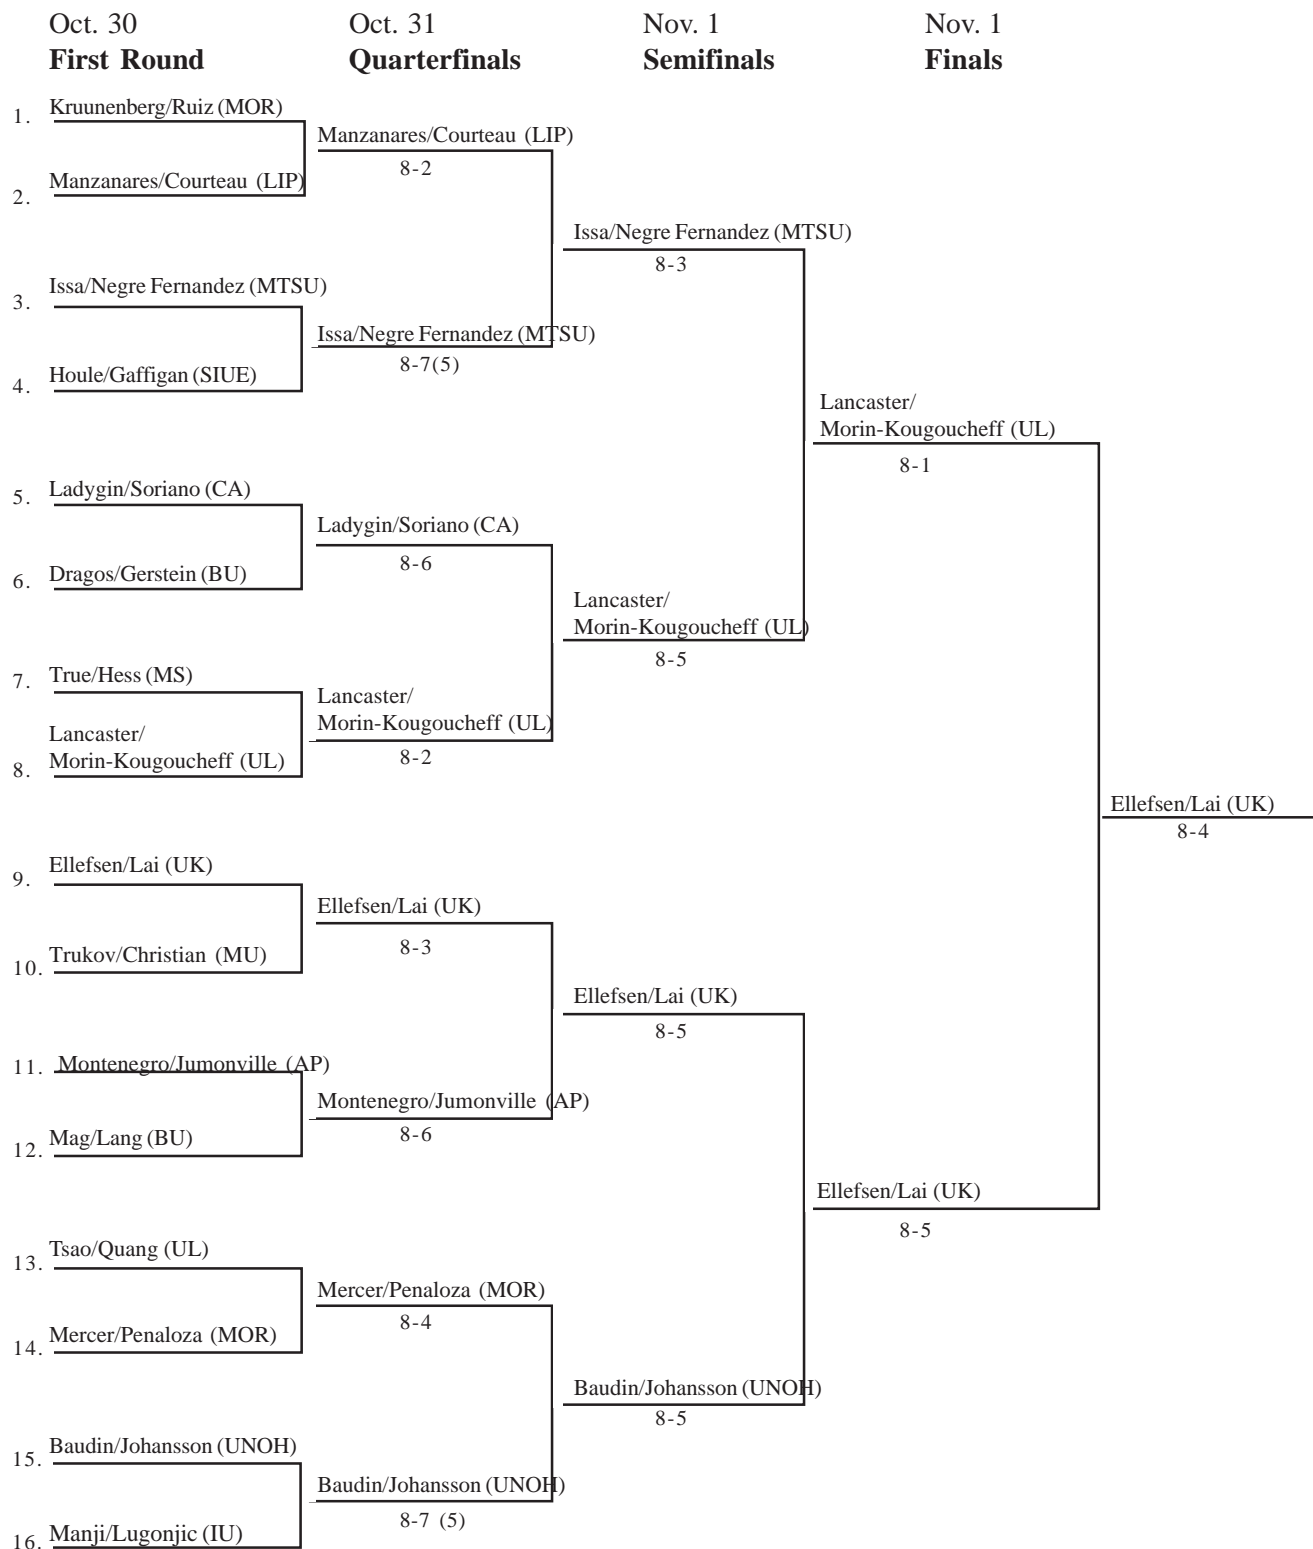

Flight "C" Singles

Consolation

Event: Louisville Invitational

Location: University of Louisville

Date: Oct. 30 - Nov. 1, 2015

AP - Austin Peay; BU - Butler; CA - Campsville; IU - Indiana; LIP - Lipscomb; MU - Marquette; MOR - Morehead State; MS - Murray State; MTSU - Middle Tennessee State; UNOH - Northwestern Ohio; PUR - Purdue; SIUE - SIU Edwardsville; UK - Kentucky; UL - Louisville

Flight "A" Doubles
OFFICIAL DRAW SHEET
 Event: Louisville Invitational

Location: University of Louisville

Date: Oct. 30 - Nov. 1, 2015

AP - Austin Peay; BU - Butler; CA - Campsville; IU - Indiana; LIP - Lipscomb; MU - Marquette; MOR - Morehead State; MS - Murray State; MTSU - Middle Tennessee State; UNOH - Northwestern Ohio; PUR - Purdue; SIUE - SIU Edwardsville; UK - Kentucky; UL - Louisville