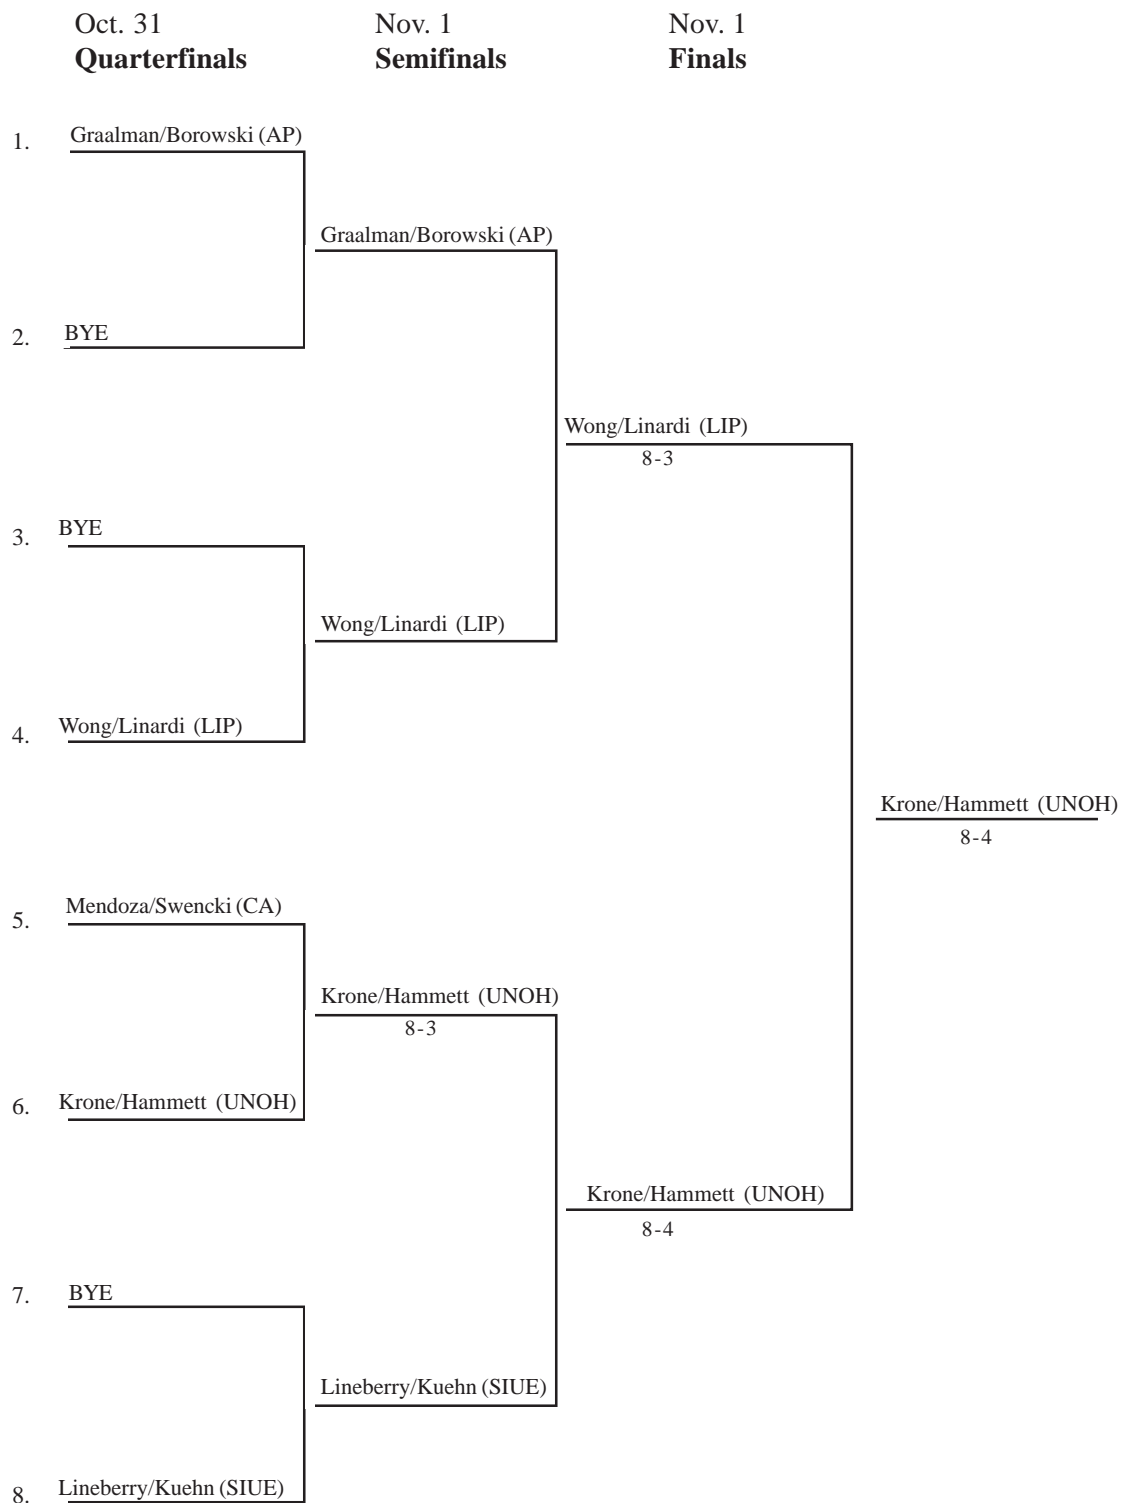

Flight "C" Doubles
OFFICIAL DRAW SHEET
Event: Louisville Invitational

Location: University of Louisville
Date: Oct. 30 - Nov. 1, 2015

AP - Austin Peay; BU - Butler; CA - Campsville; IU - Indiana; LIP - Lipscomb; MU - Marquette; MOR - Morehead State; MS - Murray State; MTSU - Middle Tennessee State; UNOH - Northwestern Ohio; PUR - Purdue; SIUE - SIU Edwardsville; UK - Kentucky; UL - Louisville