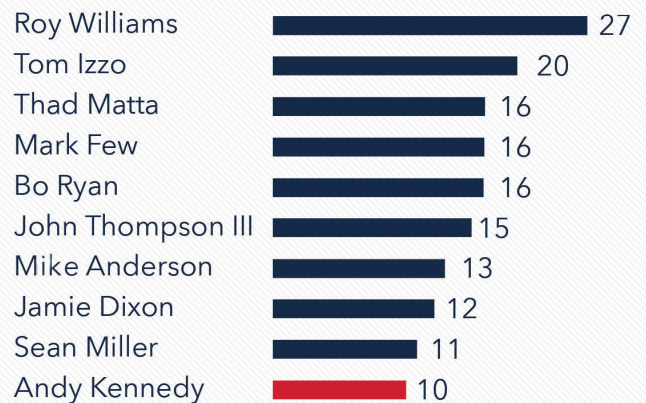

10+ SEASONS WITHOUT A LOSING RECORD