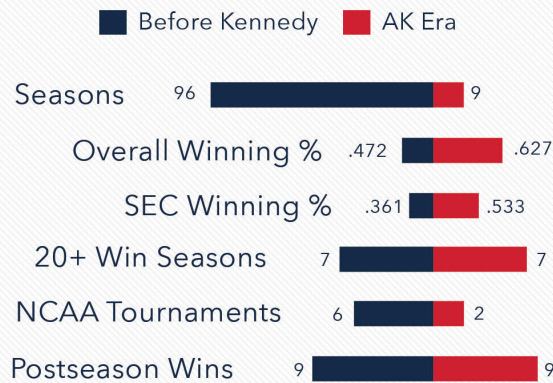

ANDY KENNEDY

HEAD COACH

21.3

In Kennedy's nine seasons, the Rebels have averaged 21.3 wins per year after winning 21-plus games just three times in the 96 years before his arrival.

2x SEC Coach of the Year
(2007, 2013)

100

He is the fastest coach to 100 victories in Ole Miss history (158 games).

192

Kennedy has the most wins of any coach in Ole Miss history (192).

Seven postseason berths
(2007, 2008, 2010, 2011, 2012, 2013, 2015).

UNPARALLELED SUCCESS UNDER AK

Ole Miss has claimed one SEC Tournament title, two SEC West titles and two NIT Final Four appearances in the Kennedy era.

Ole Miss leads the SEC in scoring at just under 75.0 ppg over the last nine years under Kennedy.