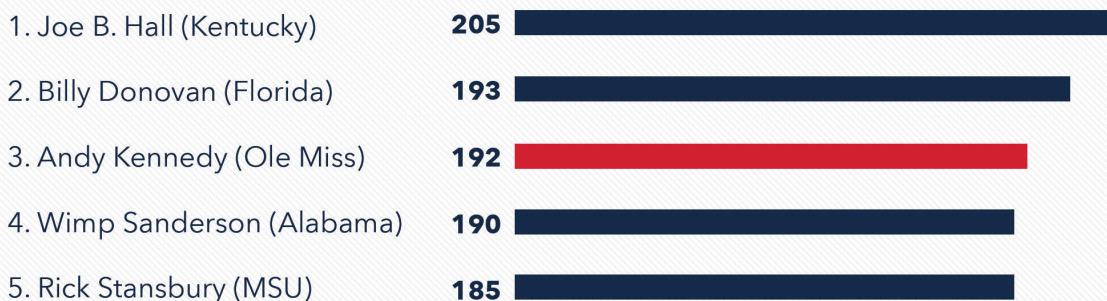

Kennedy boasts the third-most wins in SEC history by a coach in his first nine years in the league at one school: