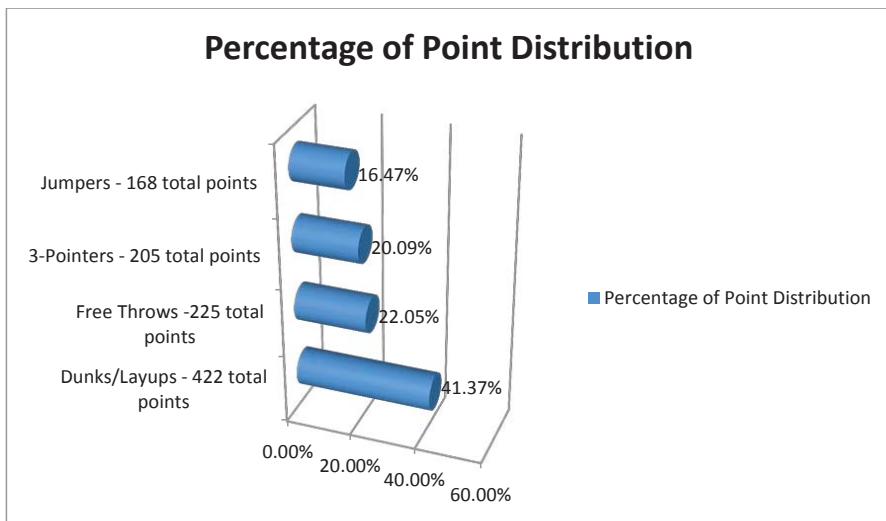

STARTING LINEUPS

Record	Guard	Guard	Guard	Forward	Forward
4-1	Tyler Ulis	Isaiah Briscoe	Jamal Murray	Marcus Lee	Skal Labissiere
3-1	Tyler Ulis	Isaiah Briscoe	Jamal Murray	Alex Poythress	Skal Labissiere
1-0	Tyler Ulis	Jamal Murray	Charles Matthews	Marcus Lee	Skal Labissiere
1-0	Tyler Ulis	Derek Willis	Jamal Murray	Marcus Lee	Skal Labissiere
1-0	Isaiah Briscoe	Jamal Murray	Charles Matthews	Alex Poythress	Skal Labissiere
1-0	Tyler Ulis	Jamal Murray	Charles Matthews	Alex Poythress	Marcus Lee

TRACKING THE CATS

Player	Charges Drawn	UK's First Sub	Traditional 3-Point Plays	Clutch FT-FTA (Last 5:00/OT)*
00-Lee	1	4	2	0-0 (.000)
1-Labissiere	-	2	1	0-0 (.000)
3-Ulis	2	-	2	0-0 (.000)
4-Matthews	-	3	1	0-0 (.000)
10-David	-	-	-	0-0 (.000)
11-Mulder	-	-	-	0-0 (.000)
13-Briscoe	-	2	1	1-2 (.000)
14-Wynyard	-	-	-	0-0 (.000)
15-Humphries	-	-	1	0-0 (.000)
22-Poythress	-	4	4	1-3 (.33)
23-Murray	1	-	1	4-7 (.571)
24-Floreal	-	-	-	0-0 (.000)
25-Hawkins	1	1	1	6-6 (1.000)
35-Willis	1	3	-	0-0 (.000)

*single-digit game with 5:00 to play

HOW THE CATS ARE SCORING

TEAM'S FAST FACTS

Shooting Percentage:	.473
Avg. Assists Per Game:	14.0
Points off Turnovers Avg.:	16.2
Second-Chance Points Avg.:	15.5
Points in the Paint Avg.:	39.1
Fast Break Points Avg.:	8.9
Bench Points Avg.:	19.7
Points Per Possession Avg.:	1.133
Avg. Time of Possession:	16.9

HOW UK SCORED ITS FIRST POINTS

PLAYER	DUNK/LAYUP	JUMPER	3PT	FT
00-Lee	1	1		
1-Labissiere		1		
3-Ulis		2		
4-Matthews	1			
10-David				
11-Mulder				
13-Briscoe		2		
14-Wynyard				
15-Humphries				
22-Poythress	1	1		1
23-Murray	1	1		
24-Floreal				
25-Hawkins				
35-Willis